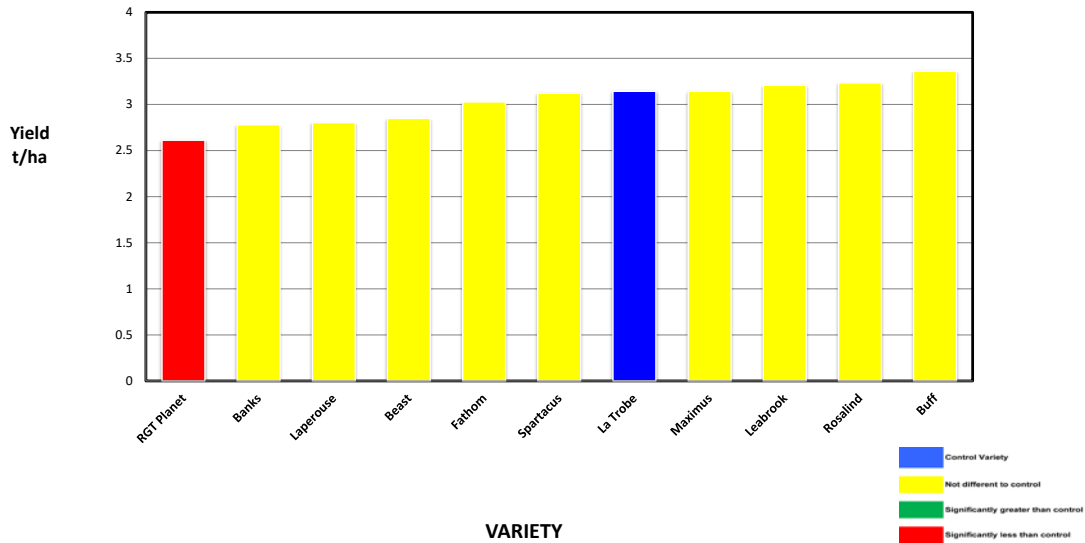

Soil Description: Clay Loam
 Date Sown: Saturday, 16 May 2020
 Date Harvested: Friday, 13 November 2020
 Seeding Rate: 45 kg/ha

PLATINUM SPONSORS

DIAMOND SPONSORS

Seed Company Sponsors: AGT, Intergrain, Nuseed, SeedNet, Pioneer, Bayer, Pacific Seeds, SeedForce

2020 SEPWA BARLEY Variety Trial M West : Mt Madden/Lake King

Variety	Maturity	Yield (t/ha)	% of Le Trobe	Protein %	Colour	Hect kg/ha	Screenings %	Grade
RGT Planet	Mid-season	2.612	83%	8.6	60	66	19.1	BFED1
Banks	Mid-late maturing	2.781	88%	9.3	60	69	12.4	Malt2
Laperouse (Stage 1)	Mid-season	2.804	89%	8.7	60	66	5.7	BFED1
Beast (Stage 1)	Early Season	2.849	91%	8.6	60	47	4.0	BFED1
Fathom	Early Season	3.028	96%	9.1	60	62	6.3	Malt2
Spartacus	Early Season	3.124	99%	9.1	62	69	10.9	Malt2
La Trobe	Early - Mid season	3.143	100%	8.8	61	68	10.7	BFED1
Maximus (Stage 2)	Early Season	3.143	100%	9.2	60	68	8.6	Malt2
Leabrook (Stage 2)	Early - Mid season	3.208	102%	8.2	61	64	3.3	BFED1
Rosalind	Mid-season	3.236	103%	8.7	59	68	7.9	BFED1
Buff (Stage 2)	Early Season	3.361	107%	8.7	62	65	6.0	BFED1

Plot Dimensions

Length (m) 284.73
Width (m) 13.5
Plot Area (ha) 0.38
Conversion Factor 2.60

Rainfall Data

Growing Season (mm) 206.4
Site Yield (t/ha) 3.063
kg/mm - Rainfall 14.84

RAINFALL 2020 (mm)	January	3	Cumulative Growing Season Rainfall	
	February	37.6		
	March	31.6		
	April	15.8		15.8
	May	28.4		44.2
	June	30.2		74.4
	July	37.4		111.8
	August	54.4		166.2
	September	23.2		189.4
	October	17		206.4
	November	22		
	Total	300.6		