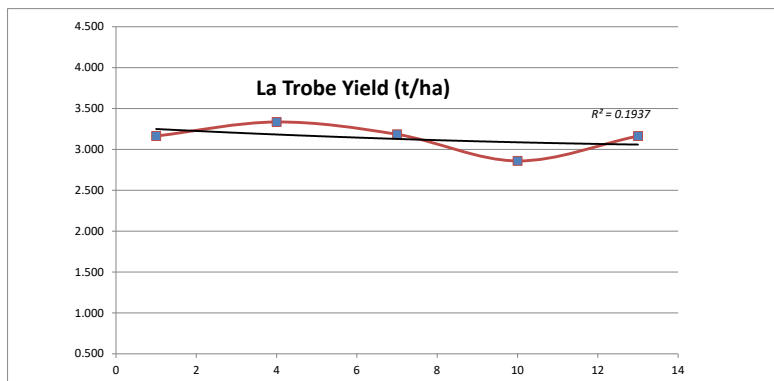

HARVEST DATA - SEPWA Barley Variety Trial - M West : Mt Madden/Lake King Harvested - 13th November 2020

Plot	Variety!	Plot Length	Plot Width	Area (ha)	Weight (kgs)	Yield (t/ha)	Plot 2	% of Site Mean
1	La Trobe	285	13.5	0.384	1216	3.163	1	103%
2	Maximus	285	13.5	0.384	1208	3.143	4	102%
3	Spartacus	285	13.5	0.384	1201	3.124	9	101%
4	La Trobe	285	13.5	0.384	1282	3.335	16	108%
5	Buff	285	13.5	0.384	1292	3.361	25	109%
6	Rosalind	285	13.5	0.384	1244	3.236	36	105%
7	La Trobe	285	13.5	0.384	1224	3.184	49	103%
8	Laperouse	285	13.5	0.384	1078	2.804	64	91%
9	Leabrook	285	13.5	0.384	1233	3.208	81	104%
10	La Trobe	285	13.5	0.384	1099	2.859	100	93%
11	RGT Planet	285	13.5	0.384	1004	2.612	121	85%
12	Beast	285	13.5	0.384	1095	2.849	144	92%
13	La Trobe	285	13.5	0.384	1216	3.163	169	103%
14	Fathom	285	13.5	0.384	1164	3.028	196	98%
15	Banks	285	13.5	0.384	1069	2.781	225	90%
16	La Trobe	285	13.5	0.384	1212	3.153	256	102%

Plot	Variety!	Plot Length	Plot Width	Area (ha)	Weight (kgs)	Yield (t/ha)	Plot 2	% of Site Mean
1	La Trobe	285	13.5	0.384	1216	3.163	1	103%
4	La Trobe	285	13.5	0.384	1282	3.335	16	108%
7	La Trobe	285	13.5	0.384	1224	3.184	49	103%
10	La Trobe	285	13.5	0.384	1099	2.859	100	93%
13	La Trobe	285	13.5	0.384	1216	3.163	169	103%
16	La Trobe	285	13.5	0.384	1212	3.153	256	102%

Statistical Analysis
 Site Mean (t/ha) 3.063
 Probability 0.169
 Least significant difference 5% 0.4305
 CV % 5.1

Plot Dimensions
 Length (m) 285 Width (m) 13.5 Area (m²) 0.384 Conversion 2.60

Site Details

Plot Dimensions

Length (m) 284.73
Width (m) 13.5
Plot Area (ha) 0.38
Conversion Factor 2.60

Rainfall Data

Growing Season (mm) 206.4
Site Yield (t/ha) 3.063
kg/mm - Rainfall 14.84

RAINFALL 2020 (mm)	January	3	Cumulative Growing Season Rainfall	
	February	37.6		
	March	31.6		
	April	15.8		15.8
	May	28.4		44.2
	June	30.2		74.4
	July	37.4		111.8
	August	54.4		166.2
	September	23.2		189.4
	October	17		206.4
	November	22		
	Total	300.6		