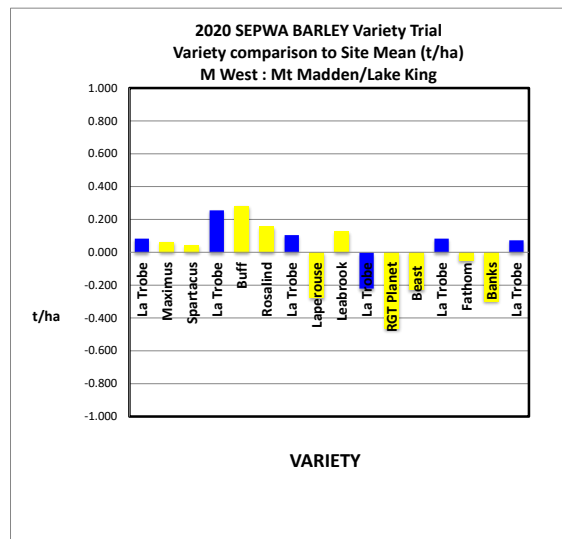

HARVEST DATA - SEPWA Barley Variety Trial - M West : Mt Madden/Lake King Harvested - 13th November 2020

Plot	Variety!	Plot Length	Plot Width	Area (ha)	Weight (kgs)	Yield (t/ha)	Plot 2	% of Site Mean
1	La Trobe	285	13.5	0.384	1216	3.163	1	103%
2	Maximus	285	13.5	0.384	1208	3.143	4	102%
3	Spartacus	285	13.5	0.384	1201	3.124	9	101%
4	La Trobe	285	13.5	0.384	1282	3.335	16	108%
5	Buff	285	13.5	0.384	1292	3.361	25	109%
6	Rosalind	285	13.5	0.384	1244	3.236	36	105%
7	La Trobe	285	13.5	0.384	1224	3.184	49	103%
8	Laperouse	285	13.5	0.384	1078	2.804	64	91%
9	Leabrook	285	13.5	0.384	1233	3.208	81	104%
10	La Trobe	285	13.5	0.384	1099	2.859	100	93%
11	RGT Planet	285	13.5	0.384	1004	2.612	121	85%
12	Beast	285	13.5	0.384	1095	2.849	144	92%
13	La Trobe	285	13.5	0.384	1216	3.163	169	103%
14	Fathom	285	13.5	0.384	1164	3.028	196	98%
15	Banks	285	13.5	0.384	1069	2.781	225	90%
16	La Trobe	285	13.5	0.384	1212	3.153	256	102%

Average of Yield (t/ha)		
Variety!		Total
RGT Planet		2.612
Laperouse		2.804
Beast		2.849
Spartacus		3.124
La Trobe		3.141
Maximus		3.143
Leabrook		3.208
Rosalind		3.236
Buff		3.361
Grand Total		3.080

Plot	Variety!	Plot Length	Plot Width	Area (ha)	Weight (kgs)	Yield (t/ha)	Plot 2	% of Site Mean
1	La Trobe	285	13.5	0.384	1216	3.163	1	103%
4	La Trobe	285	13.5	0.384	1282	3.335	16	108%
7	La Trobe	285	13.5	0.384	1224	3.184	49	103%
10	La Trobe	285	13.5	0.384	1099	2.859	100	93%
13	La Trobe	285	13.5	0.384	1216	3.163	169	103%
16	La Trobe	285	13.5	0.384	1212	3.153	256	102%

PLATINUM SPONSORS

DIAMOND SPONSORS

Seed Company Sponsors: AGT, Intergrain, Nuseed, SeedNet, Pioneer, Bayer, Pacific Seeds, SeedForce