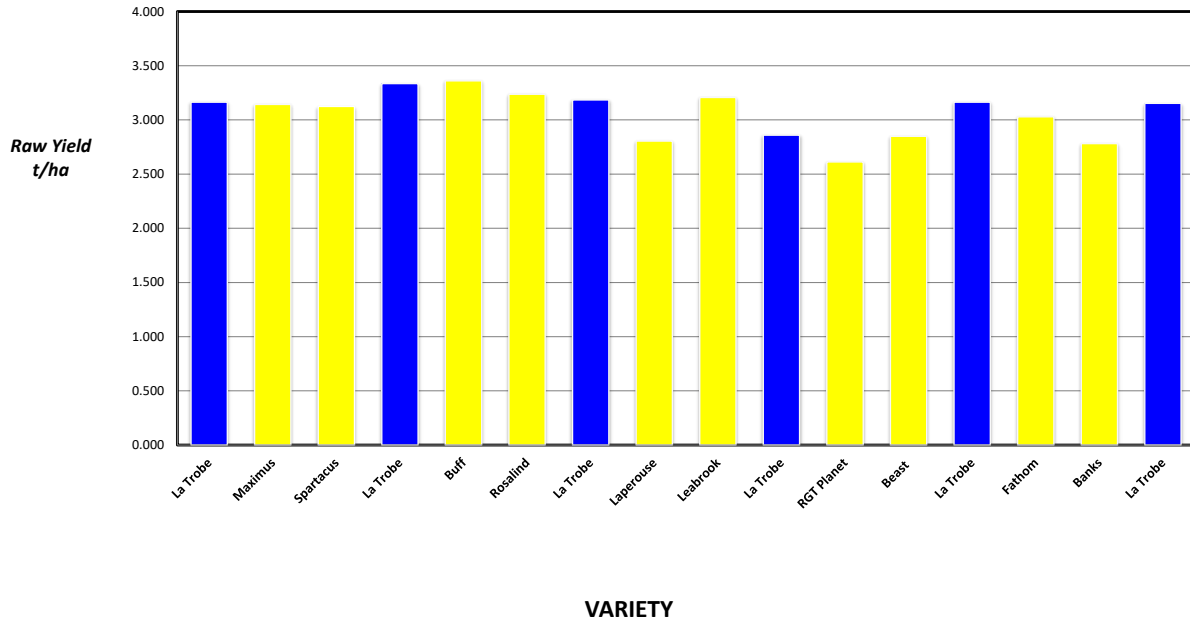

HARVEST DATA - SEPWA Barley Variety Trial - M West : Mt Madden/Lake King Harvested - 13th November 2020

Plot	Variety!	Plot Length	Plot Width	Area (ha)	Weight (kgs)	Yield (t/ha)	Plot 2	% of Site Mean
1	La Trobe	285	13.5	0.384	1216	3.163	1	103%
2	Maximus	285	13.5	0.384	1208	3.143	4	102%
3	Spartacus	285	13.5	0.384	1201	3.124	9	101%
4	La Trobe	285	13.5	0.384	1282	3.335	16	108%
5	Buff	285	13.5	0.384	1292	3.361	25	109%
6	Rosalind	285	13.5	0.384	1244	3.236	36	105%
7	La Trobe	285	13.5	0.384	1224	3.184	49	103%
8	Laperouse	285	13.5	0.384	1078	2.804	64	91%
9	Leabrook	285	13.5	0.384	1233	3.208	81	104%
10	La Trobe	285	13.5	0.384	1099	2.859	100	93%
11	RGT Planet	285	13.5	0.384	1004	2.612	121	85%
12	Beast	285	13.5	0.384	1095	2.849	144	92%
13	La Trobe	285	13.5	0.384	1216	3.163	169	103%
14	Fathom	285	13.5	0.384	1164	3.028	196	98%
15	Banks	285	13.5	0.384	1069	2.781	225	90%
16	La Trobe	285	13.5	0.384	1212	3.153	256	102%

Plot	Variety!	Plot Length	Plot Width	Area (ha)	Weight (kgs)	Yield (t/ha)	Plot 2	% of Site Mean
1	La Trobe	285	13.5	0.384	1216	3.163	1	103%
4	La Trobe	285	13.5	0.384	1282	3.335	16	108%
7	La Trobe	285	13.5	0.384	1224	3.184	49	103%
10	La Trobe	285	13.5	0.384	1099	2.859	100	93%
13	La Trobe	285	13.5	0.384	1216	3.163	169	103%
16	La Trobe	285	13.5	0.384	1212	3.153	256	102%

PLATINUM SPONSORS

DIAMOND SPONSORS

Seed Company Sponsors: AGT, Intergrain, Nuseed, SeedNet, Pioneer, Bayer, Pacific Seeds, SeedForce

2020 SEPWA BARLEY Variety Trial M West : Mt Madden/Lake King

Plot	Variety!	Yield (t/ha)	% of Site Mean
1	La Trobe	3.163	103%
2	Maximus	3.143	102%
3	Spartacus	3.124	101%
4	La Trobe	3.335	108%
5	Buff	3.361	109%
6	Rosalind	3.236	105%
7	La Trobe	3.184	103%
8	Laperouse	2.804	91%
9	Leabrook	3.208	104%
10	La Trobe	2.859	93%
11	RGT Planet	2.612	85%
12	Beast	2.849	92%
13	La Trobe	3.163	103%
14	Fathom	3.028	98%
15	Banks	2.781	90%
16	La Trobe	3.153	102%