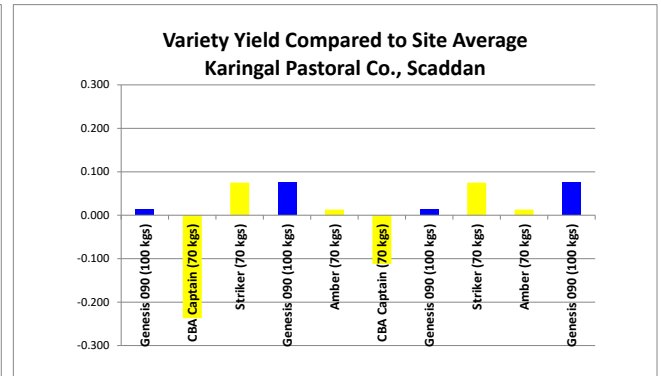

Plot	Variety!	Plot Length	Plot Width	Area (ha)	Weight (kgs)	Yield (t/ha)	Plot 2	% of Site Mean
1	Genesis 090 (100 kgs)	260	12	0.312	273.00	0.8750	1	101.51%
2	CBA Captain (70 kgs)	260	12	0.312	195.00	0.6250	4	72.51%
3	Striker (70 kgs)	260	12	0.312	292.34	0.9370	9	108.70%
4	Genesis 090 (100 kgs)	260	12	0.312	292.34	0.9370	16	108.70%
5	Amber (70 kgs)	260	12	0.312	273.00	0.8750	25	101.51%
6	CBA Captain (70 kgs)	260	12	0.312	234.00	0.7500	36	87.01%
7	Genesis 090 (100 kgs)	260	12	0.312	273.00	0.8750	49	101.51%
8	Striker (70 kgs)	260	12	0.312	292.34	0.9370	64	108.70%
9	Amber (70 kgs)	260	12	0.312	273.00	0.8750	81	101.51%
10	Genesis 090 (100 kgs)	260	12	0.312	292.34	0.9370	100	108.70%

Average of Yield (t/ha)	
Variety!	Total
CBA Captain (70 kgs)	0.68750
Amber (70 kgs)	0.87500
Genesis 090 (100 kgs)	0.90600
Striker (70 kgs)	0.93700
Average of Yield (t/ha)	0.86230

Grower Comment
*Genesis and CBA Captain very easy to harvest - easy and no lodging
Striker had lodged badly for conditions and hard to harvest
Amber was very short
CBA Captain motley coloured seed coat*

Plot	Variety!	Plot Length	Plot Width	Area (ha)	Weight (kgs)	Yield (t/ha)	Plot 2	% of Site Mean
1	Genesis 090 (100 kgs)	260	12	0.312	273.00	0.875	1	101.51%
4	Genesis 090 (100 kgs)	260	12	0.312	292.34	0.937	16	108.70%
7	Genesis 090 (100 kgs)	260	12	0.312	273.00	0.875	49	101.51%
10	Genesis 090 (100 kgs)	260	12	0.312	292.34	0.937	100	108.70%

PLATINUM SPONSORS

DIAMOND SPONSORS

**Seed Company Sponsors: AGT, Intergrain, Nuseed
SeedNet, Pioneer, Bayer, Pacific Seeds, SeedForce**