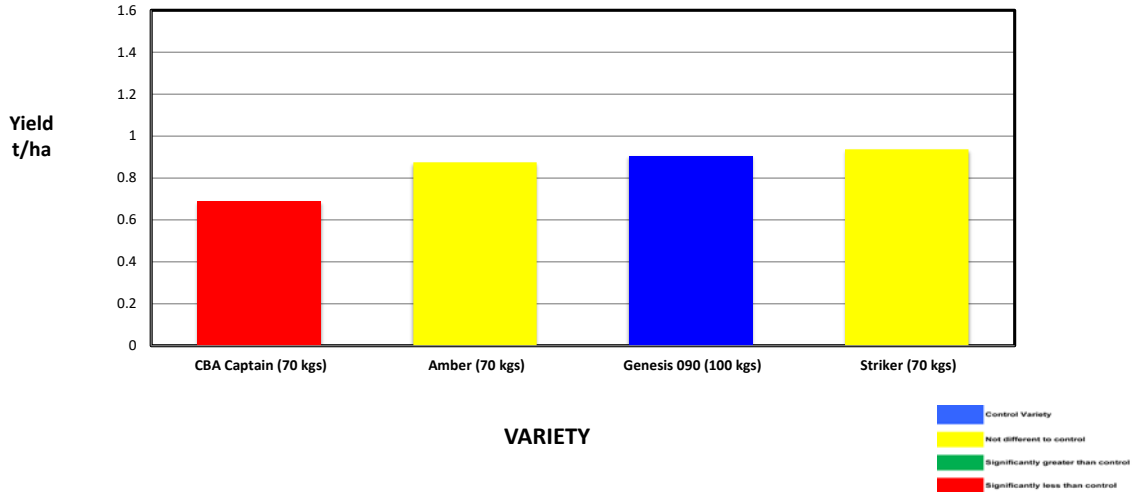

2020 SEPWA/PASE Chickpea Variety Trial Karingal Pastoral Co., Scaddan

Variety	1000 Seed Weight (g)	Yield (t/ha)	% of Genesis 090	Moisture %	Protein	Defective Pulse (g)
CBA Captain (70 kgs)	194.48	0.688	76%	11.21	18.7	6.1
Amber	147.78	0.875	97%	11.15	20.5	11.0
Genesis 090 (100 kgs)	303.00	0.906	100%	10.35	18.8	9.2
PBA Striker	194.24	0.937	103%	10.60	20.2	5.0

Site Mean (t/ha) 0.862
Probability 0.004
Least significant difference 5% 0.093
CV % 5.1

Grower Comment
Genesis and CBA Captain very easy to harvest - easy and no lodging
Striker had lodged badly for conditions and hard to harvest
Amber was very short
CBA Captain motley coloured seed coat

Site Details

Soil Description: Sand over Clay Duplex
Date Sown: Wednesday, 13 May 2020
Date Harvested: Saturday, 12 December 2020
Seeding Rate: Various

Plot Dimensions

Length (m) 260
Width (m) 12
Plot Area (ha) 0.31
Conversion Factor 3.21

Rainfall Data

Growing Season (mm) 226.6
Site Yield (t/ha) 0.862
kg/mm - Rainfall 3.8

RAINFALL 2020 (mm)	January	19.6	
	February	39.4	
	March	21.4	
	April	15	15
	May	31.4	46.4
	June	22.8	69.2
	July	42.4	111.6
	August	74.6	186.2
	September	16.8	203
	October	23.6	226.6
	November	44.8	
	December	0.2	
Total	352		

Cumulative Growing Season Rainfall

Station: DPIRD Scaddan

PLATINUM SPONSORS

DIAMOND SPONSORS

**Seed Company Sponsors: AGT, Intergrain, Nuseed
SeedNet, Pioneer, Bayer, Pacific Seeds, SeedForce**