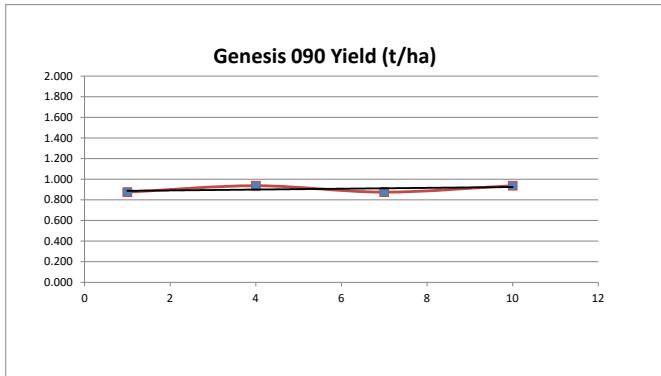

Plot	Variety!	Plot Length	Plot Width	Area (ha)	Weight (kgs)	Yield (t/ha)	Plot 2	% of Site Mean
1	Genesis 090 (100 kgs)	260	12	0.312	273.00	0.8750	1	101.51%
2	CBA Captain (70 kgs)	260	12	0.312	195.00	0.6250	4	72.51%
3	Striker (70 kgs)	260	12	0.312	292.34	0.9370	9	108.70%
4	Genesis 090 (100 kgs)	260	12	0.312	292.34	0.9370	16	108.70%
5	Amber (70 kgs)	260	12	0.312	273.00	0.8750	25	101.51%
6	CBA Captain (70 kgs)	260	12	0.312	234.00	0.7500	36	87.01%
7	Genesis 090 (100 kgs)	260	12	0.312	273.00	0.8750	49	101.51%
8	Striker (70 kgs)	260	12	0.312	292.34	0.9370	64	108.70%
9	Amber (70 kgs)	260	12	0.312	273.00	0.8750	81	101.51%
10	Genesis 090 (100 kgs)	260	12	0.312	292.34	0.9370	100	108.70%

Average of Yield (t/ha)	
Variety!	Total
CBA Captain (70 kgs)	0.68750
Amber (70 kgs)	0.87500
Genesis 090 (100 kgs)	0.90600
Striker (70 kgs)	0.93700
Average of Yield (t/ha)	0.86230

Grower Comment
*Genesis and CBA Captain very easy to harvest - easy and no lodging
Striker had lodged badly for conditions and hard to harvest
Amber was very short
CBA Captain motley coloured seed coat*

Plot	Variety!	Plot Length	Plot Width	Area (ha)	Weight (kgs)	Yield (t/ha)	Plot 2	% of Site Mean
1	Genesis 090 (100 kgs)	260	12	0.312	273.00	0.875	1	101.51%
4	Genesis 090 (100 kgs)	260	12	0.312	292.34	0.937	16	108.70%
7	Genesis 090 (100 kgs)	260	12	0.312	273.00	0.875	49	101.51%
10	Genesis 090 (100 kgs)	260	12	0.312	292.34	0.937	100	108.70%

PLATINUM SPONSORS

DIAMOND SPONSORS

**Seed Company Sponsors: AGT, Intergrain, Nuseed
SeedNet, Pioneer, Bayer, Pacific Seeds, SeedForce**