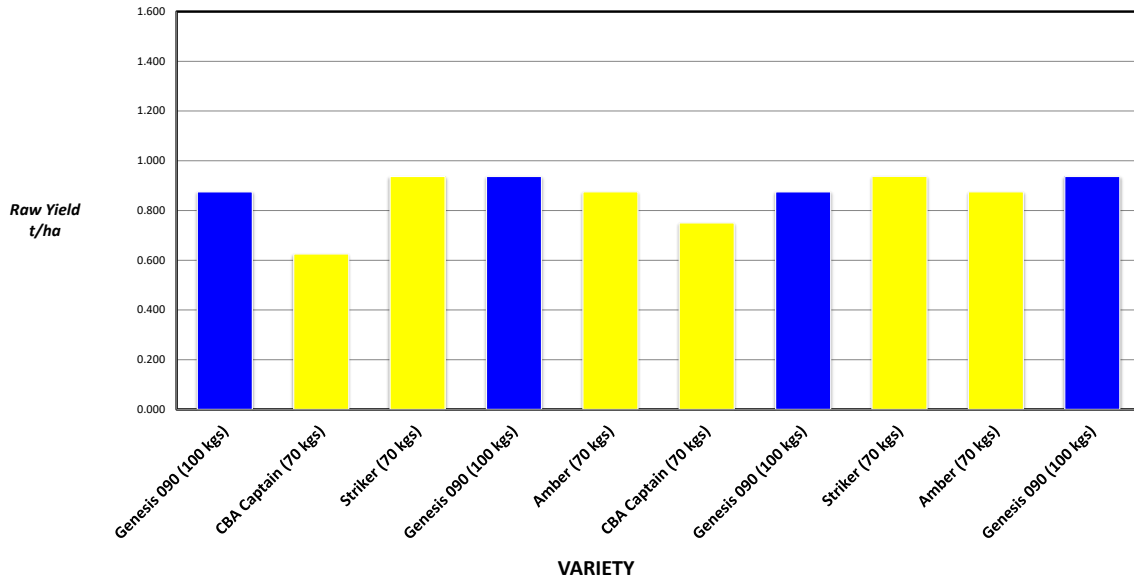

Plot	Variety!	Plot Length	Plot Width	Area (ha)	Weight (kgs)	Yield (t/ha)	Plot 2	% of Site Mean
1	Genesis 090 (100 kgs)	260	12	0.312	273.00	0.875	1	101.51%
4	Genesis 090 (100 kgs)	260	12	0.312	292.34	0.937	16	108.70%
7	Genesis 090 (100 kgs)	260	12	0.312	273.00	0.875	49	101.51%
10	Genesis 090 (100 kgs)	260	12	0.312	292.34	0.937	100	108.70%

Plot	Variety!	Yield (t/ha)	% of Site Mean
1	Genesis 090 (100 kgs)	0.875	102%
2	CBA Captain (70 kgs)	0.625	73%
3	Striker (70 kgs)	0.937	109%
4	Genesis 090 (100 kgs)	0.937	109%
5	Amber (70 kgs)	0.875	102%
6	CBA Captain (70 kgs)	0.750	87%
7	Genesis 090 (100 kgs)	0.875	102%
8	Striker (70 kgs)	0.937	109%
9	Amber (70 kgs)	0.875	102%
10	Genesis 090 (100 kgs)	0.937	109%

Site Details

Soil Description: Sand over Clay Duplex
Date Sown: Wednesday, 13 May 2020
Date Harvested: Saturday, 12 December 2020
Seeding Rate: Various

Plot Dimensions

Length (m) 260
Width (m) 12
Plot Area (ha) 0.31
Conversion Factor 3.21