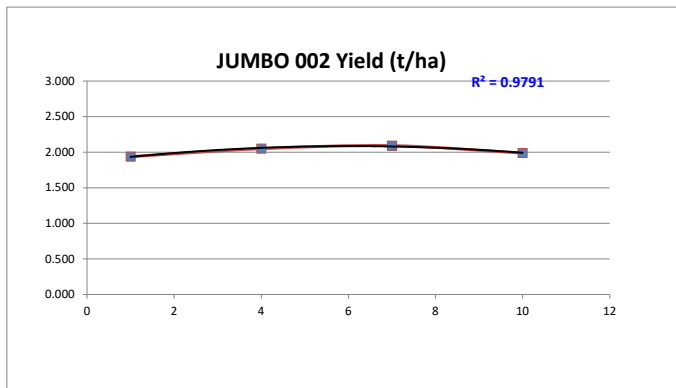

HARVEST DATA - SEPWA/PASE Lentil Variety Trial - L Burrell, Ravensthorpe Harvested 17th October 2020

Plot	Variety!	Plot Length	Plot Width	Area (ha)	Weight (kgs)	Yield (t/ha)	Plot 2	% of Site Mean
1	Jumbo2	200	12	0.240	465	1.938	1	98%
2	Hallmark XT	200	12	0.240	466	1.942	4	98%
3	Bolt	200	12	0.240	466	1.942	9	98%
4	Jumbo2	200	12	0.240	492	2.050	16	103%
5	Hallmark XT	200	12	0.240	389	1.621	25	82%
6	PBA Highland	200	12	0.240	513	2.138	36	108%
7	Jumbo2	200	12	0.240	502	2.092	49	105%
8	Bolt	200	12	0.240	481	2.004	64	101%
9	PBA Highland	200	12	0.240	508	2.117	81	107%
10	Jumbo2	200	12	0.240	477	1.988	100	100%

Average of Yield (t/ha)	
Variety!	Total
Hallmark XT	1.782
Bolt	1.973
Jumbo2	2.017
PBA Highland	2.128
Average of Yield (t/ha)	1.983

Plot	Variety!	Plot Length	Plot Width	Area (ha)	Weight (kgs)	Yield (t/ha)	Plot 2	% of Site Mean
1	Jumbo2	200	12	0.240	465	1.938	1	98%
4	Jumbo2	200	12	0.240	492	2.050	16	103%
7	Jumbo2	200	12	0.240	502	2.092	49	105%
10	Jumbo2	200	12	0.240	477	1.988	100	100%

PLATINUM SPONSORS

DIAMOND SPONSORS

**Seed Company Sponsors: AGT, Intergrain, Nuseed
SeedNet, Pioneer, Bayer, Pacific Seeds, SeedForce**