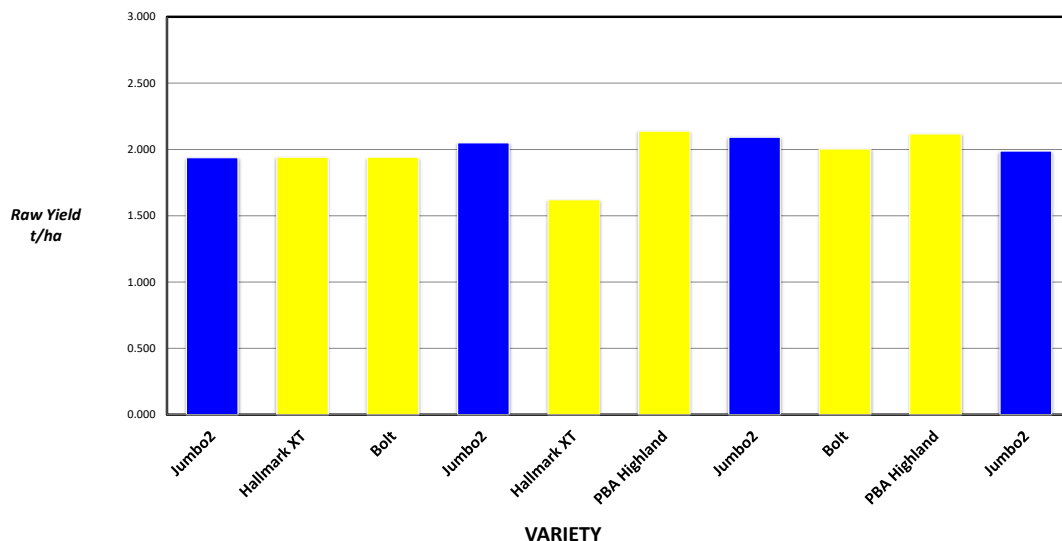

| Plot | Variety! | Plot Length | Plot Width | Area (ha) | Weight (kgs) | Yield (t/ha) | Plot 2 | % of Site Mean |
|------|----------|-------------|------------|-----------|--------------|--------------|--------|----------------|
| 1    | Jumbo2   | 200         | 12         | 0.240     | 465          | 1.938        | 1      | 98%            |
| 4    | Jumbo2   | 200         | 12         | 0.240     | 492          | 2.050        | 16     | 103%           |
| 7    | Jumbo2   | 200         | 12         | 0.240     | 502          | 2.092        | 49     | 105%           |
| 10   | Jumbo2   | 200         | 12         | 0.240     | 477          | 1.988        | 100    | 100%           |

| Plot | Variety!     | Yield (t/ha) | % of Site Mean |
|------|--------------|--------------|----------------|
| 1    | Jumbo2       | 1.938        | 98%            |
| 2    | Hallmark XT  | 1.942        | 98%            |
| 3    | Bolt         | 1.942        | 98%            |
| 4    | Jumbo2       | 2.050        | 103%           |
| 5    | Hallmark XT  | 1.621        | 82%            |
| 6    | PBA Highland | 2.138        | 108%           |
| 7    | Jumbo2       | 2.092        | 105%           |
| 8    | Bolt         | 2.004        | 101%           |
| 9    | PBA Highland | 2.117        | 107%           |
| 10   | Jumbo2       | 1.988        | 100%           |