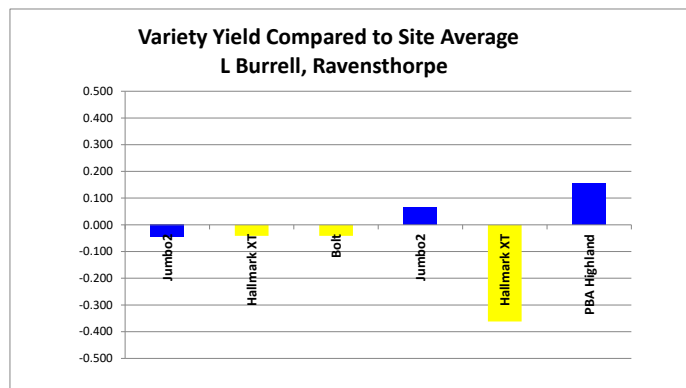

HARVEST DATA - SEPWA/PASE Lentil Variety Trial - L Burrell, Ravensthorpe Harvested 17th October 2020

Plot	Variety!	Plot Length	Plot Width	Area (ha)	Weight (kgs)	Yield (t/ha)	Plot 2	% of Site Mean
1	Jumbo2	200	12	0.240	465	1.938	1	98%
2	Hallmark XT	200	12	0.240	466	1.942	4	98%
3	Bolt	200	12	0.240	466	1.942	9	98%
4	Jumbo2	200	12	0.240	492	2.050	16	103%
5	Hallmark XT	200	12	0.240	389	1.621	25	82%
6	PBA Highland	200	12	0.240	513	2.138	36	108%
7	Jumbo2	200	12	0.240	502	2.092	49	105%
8	Bolt	200	12	0.240	481	2.004	64	101%
9	PBA Highland	200	12	0.240	508	2.117	81	107%
10	Jumbo2	200	12	0.240	477	1.988	100	100%

Average of Yield (t/ha)	
Variety!	Total
Hallmark XT	1.782
Bolt	1.973
Jumbo2	2.017
PBA Highland	2.128
Average of Yield (t/ha)	1.983

Plot	Variety!	Plot Length	Plot Width	Area (ha)	Weight (kgs)	Yield (t/ha)	Plot 2	% of Site Mean
1	Jumbo2	200	12	0.240	465	1.938	1	98%
4	Jumbo2	200	12	0.240	492	2.050	16	103%
7	Jumbo2	200	12	0.240	502	2.092	49	105%
10	Jumbo2	200	12	0.240	477	1.988	100	100%

PLATINUM SPONSORS

DIAMOND SPONSORS

**Seed Company Sponsors: AGT, Intergrain, Nuseed
SeedNet, Pioneer, Bayer, Pacific Seeds, SeedForce**