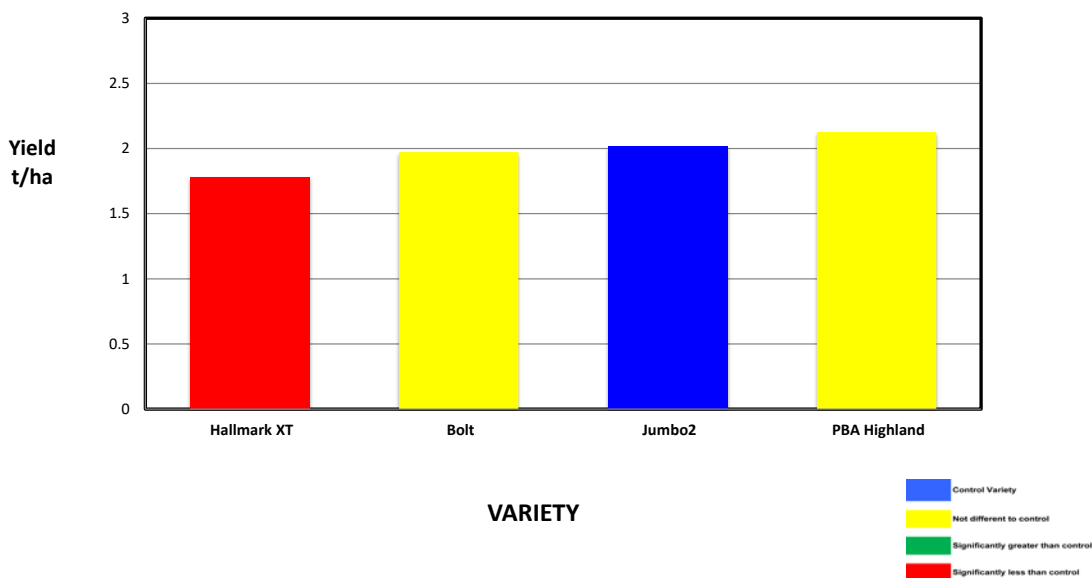

### 2020 SEPWA/PASE Lentil Variety Trial L Burrell, Ravensthorpe

| Variety       | Yield (t/ha) | % of JUMBO 2 | Moisture %   | Defective Pulse (g) | Poor Colour Pulse (g) |
|---------------|--------------|--------------|--------------|---------------------|-----------------------|
| Hallmark XT   | 1.781        | 88%          | 11.45        | 7.0                 | 5.1                   |
| Bolt          | 1.973        | 98%          | 11.05        | 5.8                 | 1.9                   |
| <b>Jumbo2</b> | <b>2.017</b> | <b>100%</b>  | <b>11.05</b> | <b>4.1</b>          | <b>0.8</b>            |
| PBA Highland  | 2.127        | 105%         | 11.10        | 7.8                 | 5.2                   |