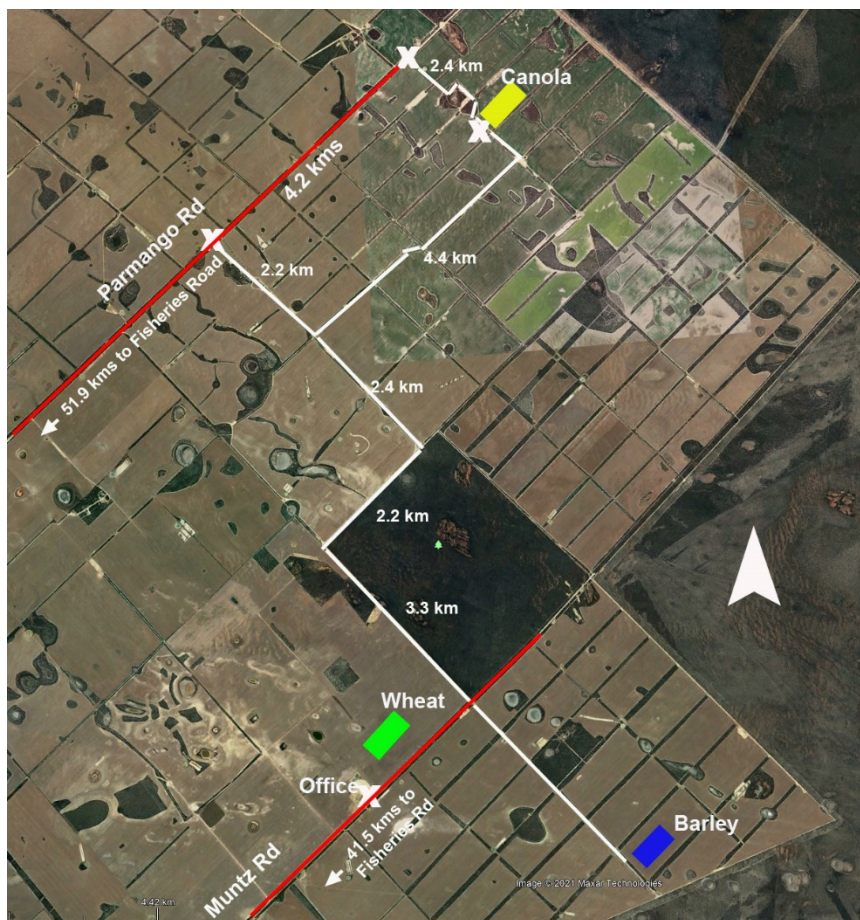

Site Information:

Soil Description: Heavy

Seeding Details

Date Sown: **22 April 2021**

Plot 1: **SOUTH** Seeding Rate: **2.8 kg/ha**

Row Spacing: **30 cm** Seed (W): **12. m** Plot (L): **300 m**

Chemical Application: 20/4/2021 Atrazine 500 2.0 L/ha, Gramoxone 360 750 mL/ha, Wetter 1000 120 mL/ha. 3/5/2021 Atrazine 900 1.1 kg/ha, Ag-care Ven-tac 100 0.4 L/ha, In-bound Adjunant 300 mL/ha

Yupiri - WA - Beaumont Latitude **-33.26439** Longitude **122.99826**