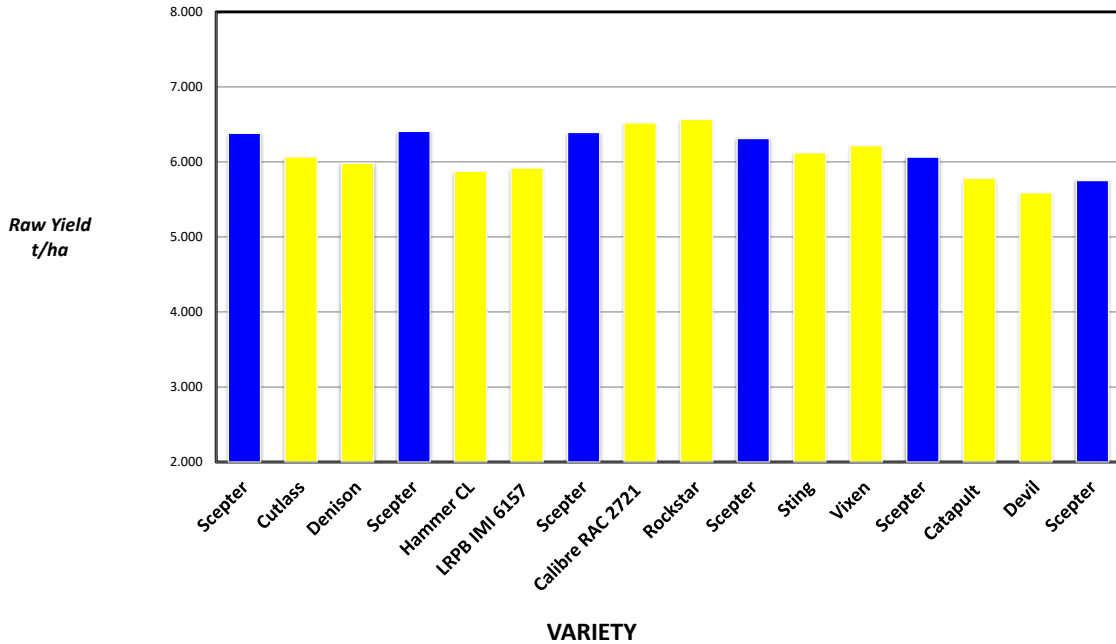

## HARVEST DATA - SEPWA Wheat Variety Trial - Kyarran Farming Co, Condingup Harvested 12th December 2021

Plot	Variety!	Plot Length	Plot Width	Area (ha)	Weight (kgs)	Yield (t/ha)	Plot 2	% of Site Mean
1	Scepter	256.5	13.5	0.35	2210	6.382	1	104%
2	Cutlass	256.5	13.5	0.35	2101	6.067	4	99%
3	Denison	256.5	13.5	0.35	2072	5.984	9	98%
4	Scepter	256.5	13.5	0.35	2219	6.408	16	105%
5	Hammer CL	256.5	13.5	0.35	2035	5.877	25	96%
6	LRPB IMI 6157	256.5	13.5	0.35	2050	5.920	36	97%
7	Scepter	256.5	13.5	0.35	2214	6.394	49	104%
8	Calibre RAC 2721	256.5	13.5	0.35	2258	6.521	64	106%
9	Rockstar	256.5	13.5	0.35	2274	6.567	81	107%
10	Scepter	256.5	13.5	0.35	2186	6.313	100	103%
11	Sting	256.5	13.5	0.35	2120	6.122	121	100%
12	Vixen	256.5	13.5	0.35	2153	6.218	144	102%
13	Scepter	256.5	13.5	0.35	2100	6.065	169	99%
14	Catapult	256.5	13.5	0.35	2002	5.782	196	94%
15	Devil	256.5	13.5	0.35	1936	5.591	225	91%
16	Scepter	256.5	13.5	0.35	1992	5.753	256	94%

Plot	Variety!	Plot Length	Plot Width	Area (ha)	Weight (kgs)	Yield (t/ha)	Plot 2	% of Site Mean
1	Scepter	256.5	13.5	0.35	2210	6.382	1	104%
4	Scepter	256.5	13.5	0.35	2219	6.408	16	105%
7	Scepter	256.5	13.5	0.35	2214	6.394	49	104%
10	Scepter	256.5	13.5	0.35	2186	6.313	100	103%
13	Scepter	256.5	13.5	0.35	2100	6.065	169	99%
16	Scepter	256.5	13.5	0.35	1992	5.753	256	94%

## 2021 SEPWA Wheat Variety Trial Kyarran Farming Co, Condingup

Plot	Variety!	Yield (t/ha)	% of Site Mean
1	Scepter	6.382	104%
2	Cutlass	6.067	99%
3	Denison	5.984	98%
4	Scepter	6.408	105%
5	Hammer CL	5.877	96%
6	LRPB IMI 6157	5.920	97%
7	Scepter	6.394	104%
8	Calibre RAC 2721	6.521	106%
9	Rockstar	6.567	107%
10	Scepter	6.313	103%
11	Sting	6.122	100%
12	Vixen	6.218	102%
13	Scepter	6.065	99%
14	Catapult	5.782	94%
15	Devil	5.591	91%
16	Scepter	5.753	94%