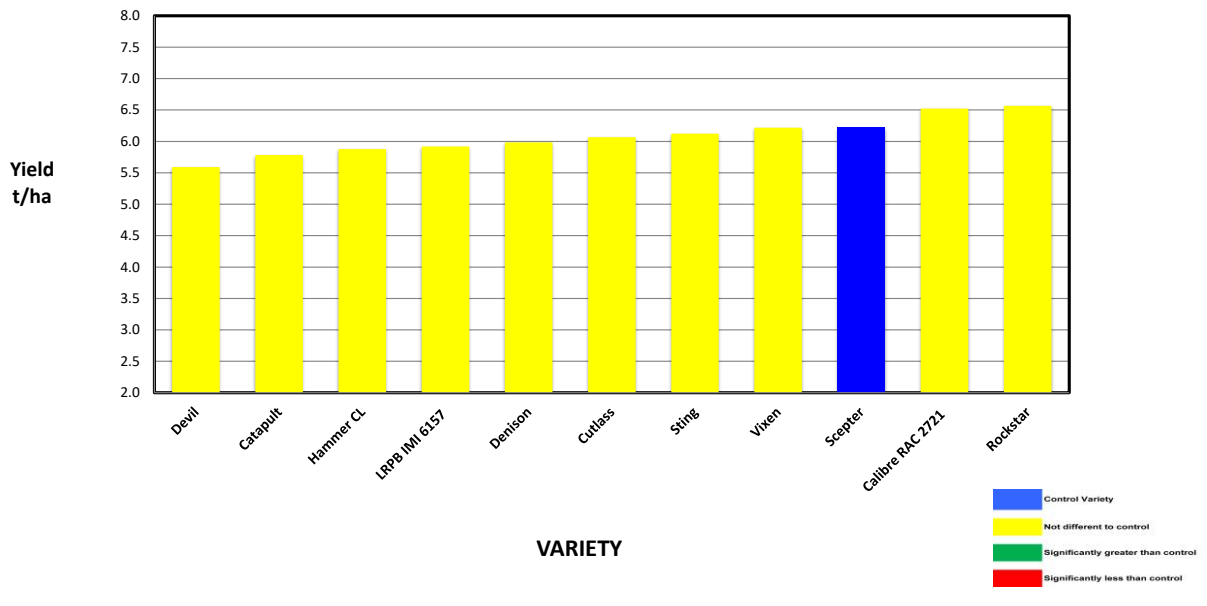

### 2021 SEPWA Wheat Variety Trial Kyarran Farming Co, Condingup

Variety	Maturity	Yield (t/ha)	% of Scepter	Protein %	Gluten %	Starch %	Hect kg/ha	Screenings %	Falling Numbers	Grade
Devil	Early - Mid	5.591	90%	10.3	22.8	57.2	80.5	0.7	241	AGP1
Catapult	Mid- late	5.782	93%	10.2	22.1	73.8	78.1	1.1	361	APW2
Hammer CL	Early - Mid	5.877	95%	11.1	25.2	66.5	79.7	0.9	358	APW1
LRPB IMI 6157	Early - Mid	5.920	95%	11.1	25.3	72.2	81.7	0.9	143	FED1
Denison	Late	5.984	96%	9.6	19.0	77.2	82.5	1.5	248	AGP1
Cutlass	Mid- late	6.067	98%	10.6	22.6	81.3	78.6	1.4	384	APW1
Sting	Early - Mid	6.122	98%	10.1	21.5	62.2	79.3	1.2	253	AGP1
Vixen	Early - Mid	6.218	100%	10.6	22.9	58.6	78.0	0.8	386	APW1
Scepter	Early - Mid	6.219	100%	10.1	22.3	60.3	79.6	1.1	358	APW2
Calibre RAC 2721	Early - Mid	6.521	105%	10.1	22.1	65.0	77.7	0.9	405	APW2
Rockstar	Mid- late	6.567	106%	9.4	18.5	67.3	80.3	0.9	272	AGP1