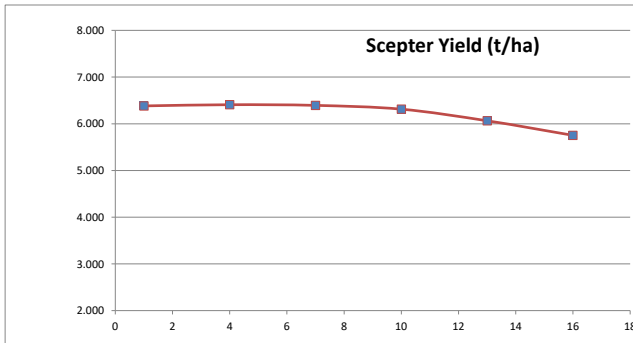

## HARVEST DATA - SEPWA Wheat Variety Trial - Kyarran Farming Co, Condingup Harvested 12th December 2021

Plot	Variety!	Plot Length	Plot Width	Area (ha)	Weight (kgs)	Yield (t/ha)	Plot 2	% of Site Mean
1	Scepter	256.5	13.5	0.35	2210	6.382	1	104%
2	Cutlass	256.5	13.5	0.35	2101	6.067	4	99%
3	Denison	256.5	13.5	0.35	2072	5.984	9	98%
4	Scepter	256.5	13.5	0.35	2219	6.408	16	105%
5	Hammer CL	256.5	13.5	0.35	2035	5.877	25	96%
6	LRPB IMI 6157	256.5	13.5	0.35	2050	5.920	36	97%
7	Scepter	256.5	13.5	0.35	2214	6.394	49	104%
8	Calibre RAC 2721	256.5	13.5	0.35	2258	6.521	64	106%
9	Rockstar	256.5	13.5	0.35	2274	6.567	81	107%
10	Scepter	256.5	13.5	0.35	2186	6.313	100	103%
11	Sting	256.5	13.5	0.35	2120	6.122	121	100%
12	Vixen	256.5	13.5	0.35	2153	6.218	144	102%
13	Scepter	256.5	13.5	0.35	2100	6.065	169	99%
14	Catapult	256.5	13.5	0.35	2002	5.782	196	94%
15	Devil	256.5	13.5	0.35	1936	5.591	225	91%
16	Scepter	256.5	13.5	0.35	1992	5.753	256	94%

Plot	Variety!	Plot Length	Plot Width	Area (ha)	Weight (kgs)	Yield (t/ha)	Plot 2	% of Site Mean
1	Scepter	256.5	13.5	0.35	2210	6.382	1	104%
4	Scepter	256.5	13.5	0.35	2219	6.408	16	105%
7	Scepter	256.5	13.5	0.35	2214	6.394	49	104%
10	Scepter	256.5	13.5	0.35	2186	6.313	100	103%
13	Scepter	256.5	13.5	0.35	2100	6.065	169	99%
16	Scepter	256.5	13.5	0.35	1992	5.753	256	94%

### Plot Dimensions

Length (m)	Width (m)	Area (m <sup>2</sup> )	Conversion Factor
256.5	13.5	0.35	2.89

#### Plot Dimensions

Length (m) 256.5  
 Width (m) 13.5  
 Plot Area (ha) 0.35  
 Conversion Factor 2.89