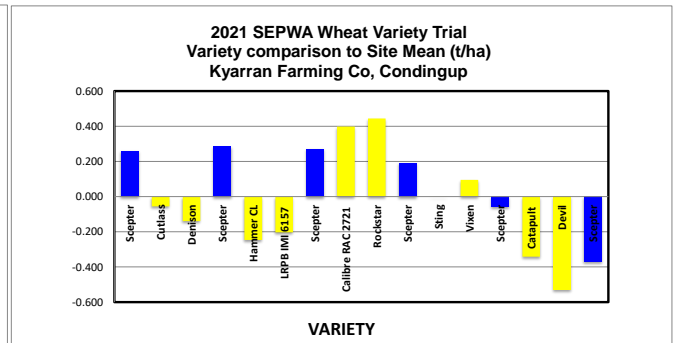

Plot	Variety!	Plot Length	Plot Width	Area (ha)	Weight (kgs)	Yield (t/ha)	Plot 2	% of Site Mean
1	Scepter	256.5	13.5	0.35	2210	6.382	1	104%
2	Cutlass	256.5	13.5	0.35	2101	6.067	4	99%
3	Denison	256.5	13.5	0.35	2072	5.984	9	98%
4	Scepter	256.5	13.5	0.35	2219	6.408	16	105%
5	Hammer CL	256.5	13.5	0.35	2035	5.877	25	96%
6	LRPB IMI 6157	256.5	13.5	0.35	2050	5.920	36	97%
7	Scepter	256.5	13.5	0.35	2214	6.394	49	104%
8	Calibre RAC 2721	256.5	13.5	0.35	2258	6.521	64	106%
9	Rockstar	256.5	13.5	0.35	2274	6.567	81	107%
10	Scepter	256.5	13.5	0.35	2186	6.313	100	103%
11	Sting	256.5	13.5	0.35	2120	6.122	121	100%
12	Vixen	256.5	13.5	0.35	2153	6.218	144	102%
13	Scepter	256.5	13.5	0.35	2100	6.065	169	99%
14	Catapult	256.5	13.5	0.35	2002	5.782	196	94%
15	Devil	256.5	13.5	0.35	1936	5.591	225	91%
16	Scepter	256.5	13.5	0.35	1992	5.753	256	94%

Average of Yield (t/ha)	
Variety!	Total
Devil	5.591
Catapult	5.782
Hammer CL	5.877
LRPB IMI 6157	5.920
Denison	5.984
Cutlass	6.067
Sting	6.122
Vixen	6.218
Scepter	6.219
Calibre RAC 2721	6.521
Rockstar	6.567
Grand Total	6.123

Plot	Variety!	Plot Length	Plot Width	Area (ha)	Weight (kgs)	Yield (t/ha)	Plot 2	% of Site Mean
1	Scepter	256.5	13.5	0.35	2210	6.382	1	104%
4	Scepter	256.5	13.5	0.35	2219	6.408	16	105%
7	Scepter	256.5	13.5	0.35	2214	6.394	49	104%
10	Scepter	256.5	13.5	0.35	2186	6.313	100	103%
13	Scepter	256.5	13.5	0.35	2100	6.065	169	99%
16	Scepter	256.5	13.5	0.35	1992	5.753	256	94%

PLATINUM SPONSORS

DIAMOND SPONSORS

**Seed Company Sponsors : AGT, Intergrain, Nuseed
SeedNet, Pioneer, Bayer, Pacific Seeds, SeedForce**