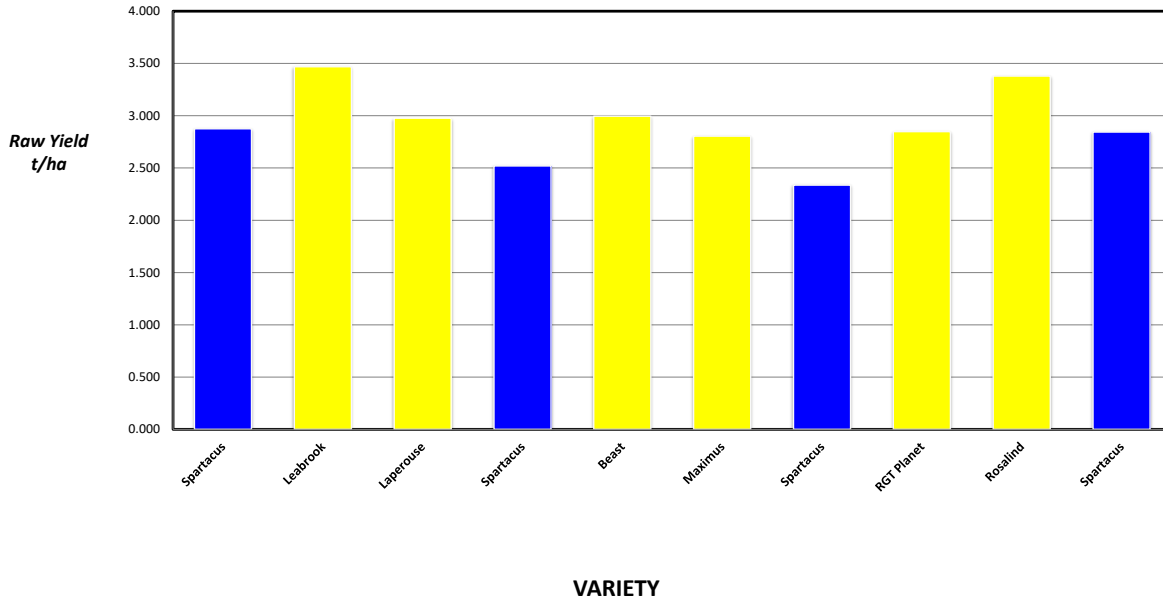

HARVEST DATA - SEPWA Barley Variety Trial - BJ & R Norrish & Son, Ravensthorpe Harvested - 8th November 2021

| Plot | Variety! | Plot Length | Plot Width | Area (ha) | Weight (kgs) | Yield (t/ha) | Plot 2 | % of Site Mean |
|------|------------|-------------|------------|-----------|--------------|--------------|--------|----------------|
| 1 | Spartacus | 200 | 12.8 | 0.256 | 736 | 2.875 | 1 | 99% |
| 2 | Leabrook | 200 | 12.8 | 0.256 | 888 | 3.469 | 4 | 119% |
| 3 | Laperouse | 200 | 12.8 | 0.256 | 762 | 2.977 | 9 | 102% |
| 4 | Spartacus | 200 | 12.8 | 0.256 | 645 | 2.520 | 16 | 87% |
| 5 | Beast | 200 | 12.8 | 0.256 | 767 | 2.996 | 25 | 103% |
| 6 | Maximus | 200 | 12.8 | 0.256 | 718 | 2.805 | 36 | 97% |
| 7 | Spartacus | 200 | 12.8 | 0.256 | 598 | 2.336 | 49 | 80% |
| 8 | RGT Planet | 200 | 12.8 | 0.256 | 729 | 2.848 | 64 | 98% |
| 9 | Rosalind | 200 | 12.8 | 0.256 | 865 | 3.379 | 81 | 116% |
| 10 | Spartacus | 200 | 12.8 | 0.256 | 728 | 2.844 | 100 | 98% |

PLATINUM SPONSORS

DIAMOND SPONSORS

**Seed Company Sponsors: AGT, Intergrain, Nuseed
SeedNet, Pioneer, Bayer, Pacific Seeds, SeedForce**

2021 SEPWA BARLEY Variety Trial BJ & R Norrish & Son, Ravensthorpe

| Plot | Variety! | Yield (t/ha) | % of Site Mean |
|------|------------|--------------|----------------|
| 1 | Spartacus | 2.875 | 99% |
| 2 | Leabrook | 3.469 | 119% |
| 3 | Laperouse | 2.977 | 102% |
| 4 | Spartacus | 2.520 | 87% |
| 5 | Beast | 2.996 | 103% |
| 6 | Maximus | 2.805 | 97% |
| 7 | Spartacus | 2.336 | 80% |
| 8 | RGT Planet | 2.848 | 98% |
| 9 | Rosalind | 3.379 | 116% |
| 10 | Spartacus | 2.844 | 98% |

Trial site affected by waterlogging and grass weeds throughout

Site Details

Soil Description: Shallow Sandy Gravel over Clay
Date Sown: Monday, 3 May 2021
Date Harvested: Monday, 8 November 2021
Seeding Rate: 75 kg/ha