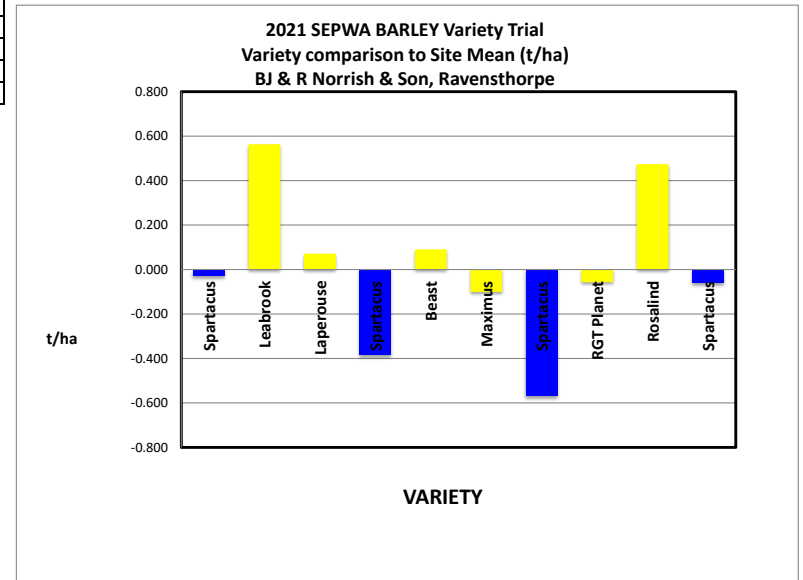

Average of Yield (t/ha)	Total
Variety!	
Spartacus	2.644
Maximus	2.805
RGT Planet	2.848
Laperouse	2.977
Beast	2.996
Rosalind	3.379
Leabrook	3.469
Grand Total	2.905