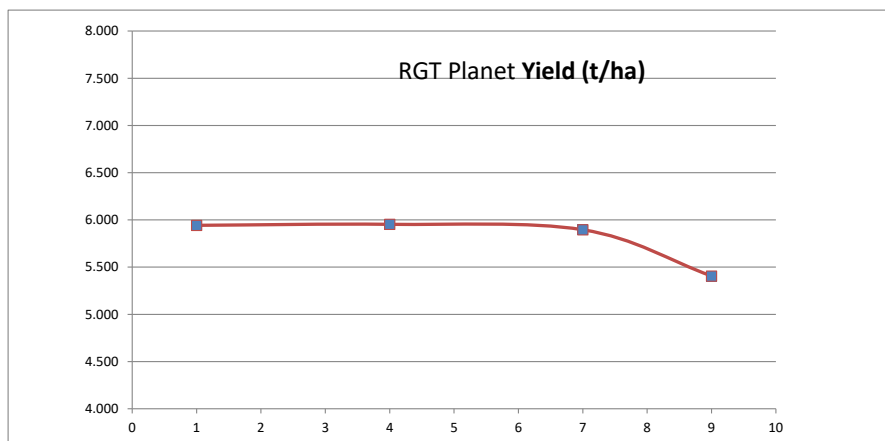

HARVEST DATA - SEPWA Barley Variety Trial - C Foulds Hopetoun Harvested - 26th November 2021

Plot	Variety!	Plot Length	Plot Width	Area (ha)	Weight (kgs)	Yield (t/ha)	Plot 2	% of Site Mean
1	La Trobe	160	12	0.19	1141	5.943	1	106%
2	Laperouse	160	12	0.19	1061	5.526	4	99%
3	Maximus	160	12	0.19	1110	5.781	9	103%
4	La Trobe	160	12	0.19	1143	5.953	16	106%
5	Beast	160	12	0.19	1046	5.448	25	97%
6	RGT Planet	160	12	0.19	1068	5.563	36	99%
7	La Trobe	160	12	0.19	1132	5.896	49	105%
8	Leabrook	160	12	0.19	926	4.823	64	86%
9	La Trobe	160	12	0.19	1038	5.406	81	97%

Average of Yield (t/ha)	Total
Leabrook	4.823
Beast	5.448
Laperouse	5.526
RGT Planet	5.563
Maximus	5.781
La Trobe	5.799
Grand Total	5.593

Plot	Variety!	Plot Length	Plot Width	Area (ha)	Weight (kgs)	Yield (t/ha)	Plot 2	% of Site Mean
1	La Trobe	160	12	0.19	1141	5.943	1	106%
4	La Trobe	160	12	0.19	1143	5.953	16	106%
7	La Trobe	160	12	0.19	1132	5.896	49	105%
9	La Trobe	160	12	0.19	1038	5.406	81	97%

Statistical Analysis
 Site Mean (t/ha) 5.593
 Probability 0.174
 Least significant difference 5% 0.812
 CV % 2.80

Site Details

Soil Description: Sandy Gravel
Date Sown: Friday, 7 May 2021
Date Harvested: Friday, 26 November 2021
Seeding Rate: 90 kg/ha

Plot Dimensions

Length (m) 160
 Width (m) 12
 Plot Area (ha) 0.19
 Conversion Factor 5.21

Rainfall Data

Growing Season (mm) 396
 Site Yield (t/ha) 5.593
 kg/mm - Rainfall 14.12

Month	Rainfall (mm)	Cumulative Growing Season Rainfall
January	0	396
February	25	
March	40.5	
April	63.5	
May	46	
June	92.5	
July	54	
August	29	
September	41.5	
October	69.5	
Total	396	