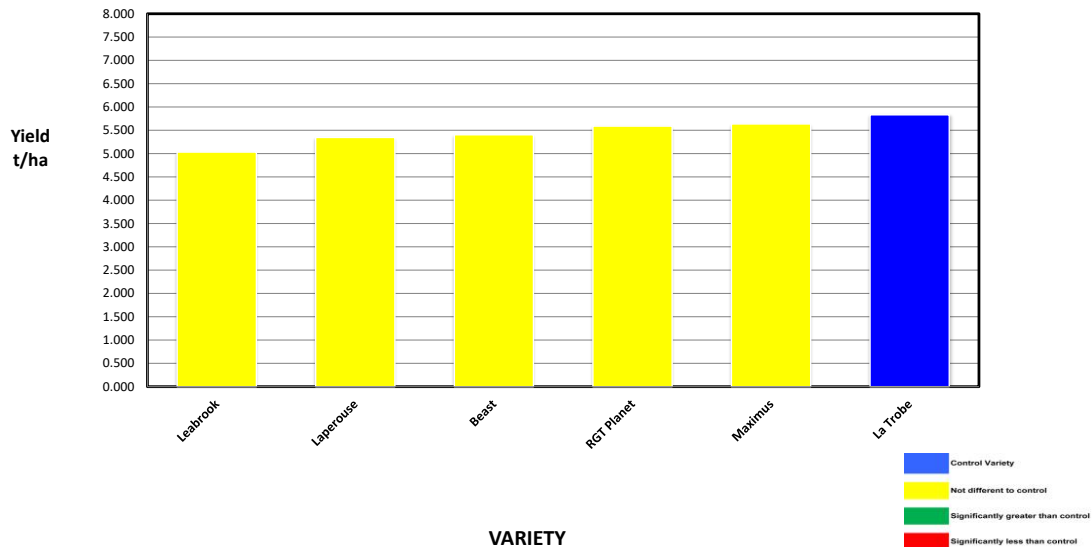

Average of Yield (t/ha)	Total
Leabrook	4.823
Beast	5.448
Laperouse	5.526
RGT Planet	5.563
Maximus	5.781
La Trobe	5.799
Grand Total	5.593

Plot	Variety!	Plot Length	Plot Width	Area (ha)	Weight (kgs)	Yield (t/ha)	Plot 2	% of Site Mean
1	La Trobe	160	12	0.19	1141	5.943	1	106%
4	La Trobe	160	12	0.19	1143	5.953	16	106%
7	La Trobe	160	12	0.19	1132	5.896	49	105%
9	La Trobe	160	12	0.19	1038	5.406	81	97%

Plot Dimensions

Length (m)	Width (m)	Area (m ²)	Conversion Factor
160	12	0.192	5.21

DIAMOND SPONSORS

Seed Company Sponsors: AGT, Intergrain, Nuseed
 SeedNet, Pioneer, Bayer, Pacific Seeds, SeedForce

2021 SEPWA BARLEY Variety Trial C Foulds, Hopetoun

Variety	Maturity	Yield (t/ha)	% of La Trobe	Protein %	Colour	Hect kg/ha	Screenings %	Grade
Leabrook***	Early - Mid season	5.031	86%	10.4	55	60	29.7	BFED1
Laperouse***	Mid-season	5.348	92%	8.5	55	66	8.6	BFED1
Beast***	Early Season	5.405	93%	10.1	55	63	8.6	BFED1
RGT Planet	Mid-season	5.590	96%	10.1	54	62	21.7	BFED1
Maximus	Early Season	5.636	97%	9.2	54	65	15.2	BFED1
La Trobe	Early - Mid season	5.832	100%	9.8	54	65	23.6	BFED1