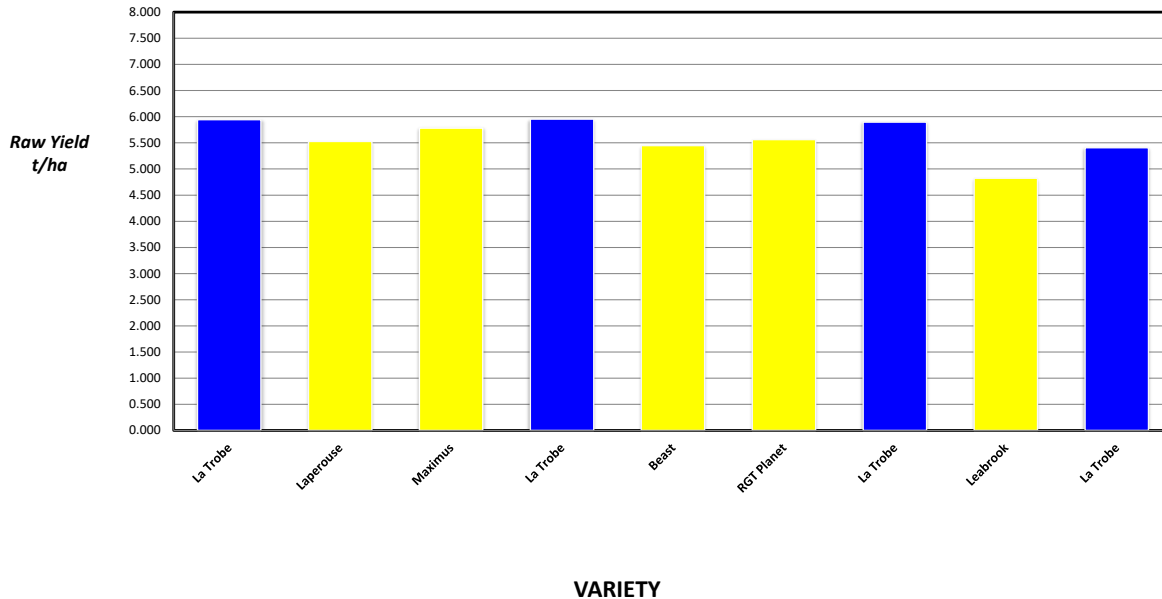

HARVEST DATA - SEPWA Barley Variety Trial - C Foulds Hopetoun Harvested - 26th November 2021

Plot	Variety!	Plot Length	Plot Width	Area (ha)	Weight (kgs)	Yield (t/ha)	Plot 2	% of Site Mean
1	La Trobe	160	12	0.19	1141	5.943	1	106%
2	Laperouse	160	12	0.19	1061	5.526	4	99%
3	Maximus	160	12	0.19	1110	5.781	9	103%
4	La Trobe	160	12	0.19	1143	5.953	16	106%
5	Beast	160	12	0.19	1046	5.448	25	97%
6	RGT Planet	160	12	0.19	1068	5.563	36	99%
7	La Trobe	160	12	0.19	1132	5.896	49	105%
8	Leabrook	160	12	0.19	926	4.823	64	86%
9	La Trobe	160	12	0.19	1038	5.406	81	97%

Average of Yield (t/ha)	Total
Leabrook	4.823
Beast	5.448
Laperouse	5.526
RGT Planet	5.563
Maximus	5.781
La Trobe	5.799
Grand Total	5.593

Plot	Variety!	Plot Length	Plot Width	Area (ha)	Weight (kgs)	Yield (t/ha)	Plot 2	% of Site Mean
1	La Trobe	160	12	0.19	1141	5.943	1	106%
4	La Trobe	160	12	0.19	1143	5.953	16	106%
7	La Trobe	160	12	0.19	1132	5.896	49	105%
9	La Trobe	160	12	0.19	1038	5.406	81	97%

PLATINUM SPONSORS

DIAMOND SPONSORS

**Seed Company Sponsors: AGT, Intergrain, Nuseed
SeedNet, Pioneer, Bayer, Pacific Seeds, SeedForce**

2021 SEPWA BARLEY Variety Trial C Foulds, Hopetoun

Plot	Variety!	Yield (t/ha)	% of Site Mean
1	La Trobe	5.943	106%
2	Laperouse	5.526	99%
3	Maximus	5.781	103%
4	La Trobe	5.953	106%
5	Beast	5.448	97%
6	RGT Planet	5.563	99%
7	La Trobe	5.896	105%
8	Leabrook	4.823	86%
9	La Trobe	5.406	97%

Statistical Analysis
 Site Mean (t/ha) 5.593
 Probability 0.174
 Least significant difference 5% 0.812
 CV % 2.80

Site Details

Soil Description: Sandy Gravel
Date Sown: Friday, 7 May 2021
Date Harvested: Friday, 26 November 2021
Seeding Rate: 90 kg/ha