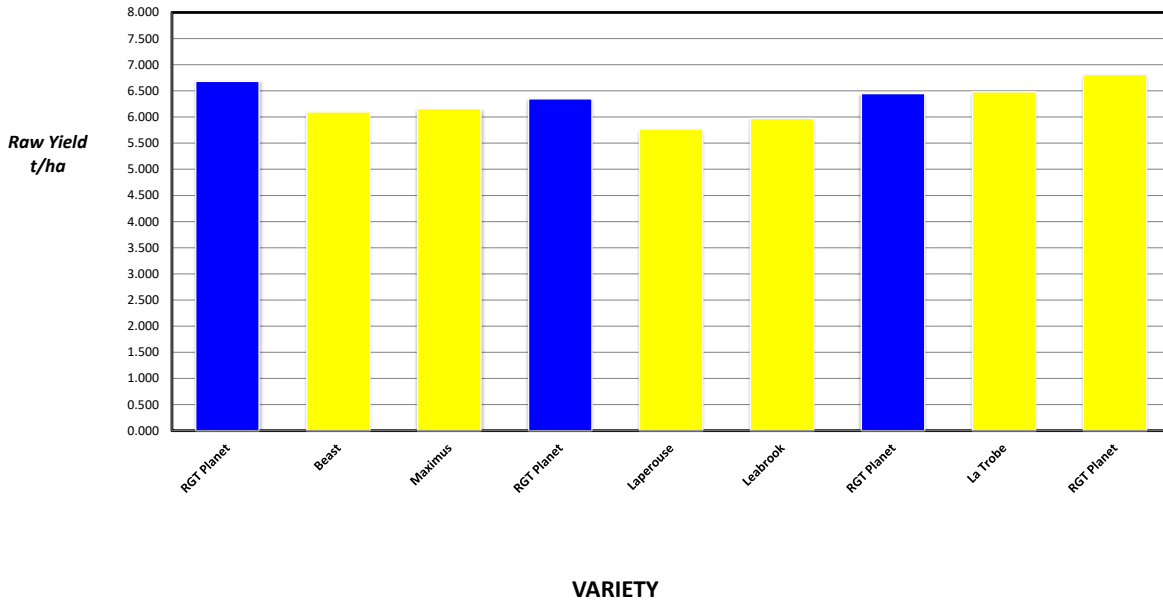

HARVEST DATA - SEPWA Barley Variety Trial - J A Delroy & B N Morcombe Neridup Harvested - 8th November 2021

Plot	Variety!	Plot Length	Plot Width	Area (ha)	Weight (kgs)	Yield (t/ha)	Plot 2	% of Site Mean
1	RGT Planet	208	12	0.25	1668	6.682	1	106%
2	Beast	208	12	0.25	1522	6.096	4	97%
3	Maximus	208	12	0.25	1538	6.162	9	98%
4	RGT Planet	208	12	0.25	1584	6.348	16	101%
5	Laperouse	208	12	0.25	1440	5.768	25	91%
6	Leabrook	208	12	0.25	1491	5.974	36	95%
7	RGT Planet	208	12	0.25	1609	6.448	49	102%
8	La Trobe	208	12	0.25	1618	6.482	64	103%
9	RGT Planet	208	12	0.25	1700	6.812	81	108%

Average of Yield (t/ha)	
Variety!	Total
Laperouse	5.768
Leabrook	5.974
Beast	6.096
Maximus	6.162
La Trobe	6.482
RGT Planet	6.573
Grand Total	6.308

Plot	Variety!	Plot Length	Plot Width	Area (ha)	Weight (kgs)	Yield (t/ha)	Plot 2	% of Site Mean
1	RGT Planet	208	12	0.25	1668	6.682	1	106%
4	RGT Planet	208	12	0.25	1584	6.348	16	101%
7	RGT Planet	208	12	0.25	1609	6.448	49	102%
9	RGT Planet	208	12	0.25	1700	6.812	81	108%

PLATINUM SPONSORS

DIAMOND SPONSORS

**Seed Company Sponsors: AGT, Intergrain, Nuseed
SeedNet, Pioneer, Bayer, Pacific Seeds, SeedForce**

2021 SEPWA BARLEY Variety Trial J A Delroy & B N Morcombe Neridup

Plot	Variety!	Yield (t/ha)	% of Site Mean
1	RGT Planet	6.682	106%
2	Beast	6.096	97%
3	Maximus	6.162	98%
4	RGT Planet	6.348	101%
5	Laperouse	5.768	91%
6	Leabrook	5.974	95%
7	RGT Planet	6.448	102%
8	La Trobe	6.482	103%
9	RGT Planet	6.812	108%