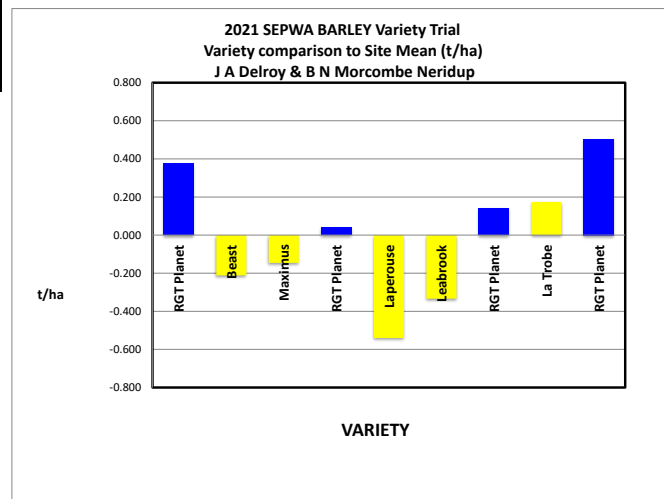

HARVEST DATA - SEPWA Barley Variety Trial - J A Delroy & B N Morcombe Neridup Harvested - 8th November 2021

Plot	Variety!	Plot Length	Plot Width	Area (ha)	Weight (kgs)	Yield (t/ha)	Plot 2	% of Site Mean
1	RGT Planet	208	12	0.25	1668	6.682	1	106%
2	Beast	208	12	0.25	1522	6.096	4	97%
3	Maximus	208	12	0.25	1538	6.162	9	98%
4	RGT Planet	208	12	0.25	1584	6.348	16	101%
5	Laperouse	208	12	0.25	1440	5.768	25	91%
6	Leabrook	208	12	0.25	1491	5.974	36	95%
7	RGT Planet	208	12	0.25	1609	6.448	49	102%
8	La Trobe	208	12	0.25	1618	6.482	64	103%
9	RGT Planet	208	12	0.25	1700	6.812	81	108%

Average of Yield (t/ha)	
Variety!	Total
Laperouse	5.768
Leabrook	5.974
Beast	6.096
Maximus	6.162
La Trobe	6.482
RGT Planet	6.573
Grand Total	6.308

Plot	Variety!	Plot Length	Plot Width	Area (ha)	Weight (kgs)	Yield (t/ha)	Plot 2	% of Site Mean
1	RGT Planet	208	12	0.25	1668	6.682	1	106%
4	RGT Planet	208	12	0.25	1584	6.348	16	101%
7	RGT Planet	208	12	0.25	1609	6.448	49	102%
9	RGT Planet	208	12	0.25	1700	6.812	81	108%