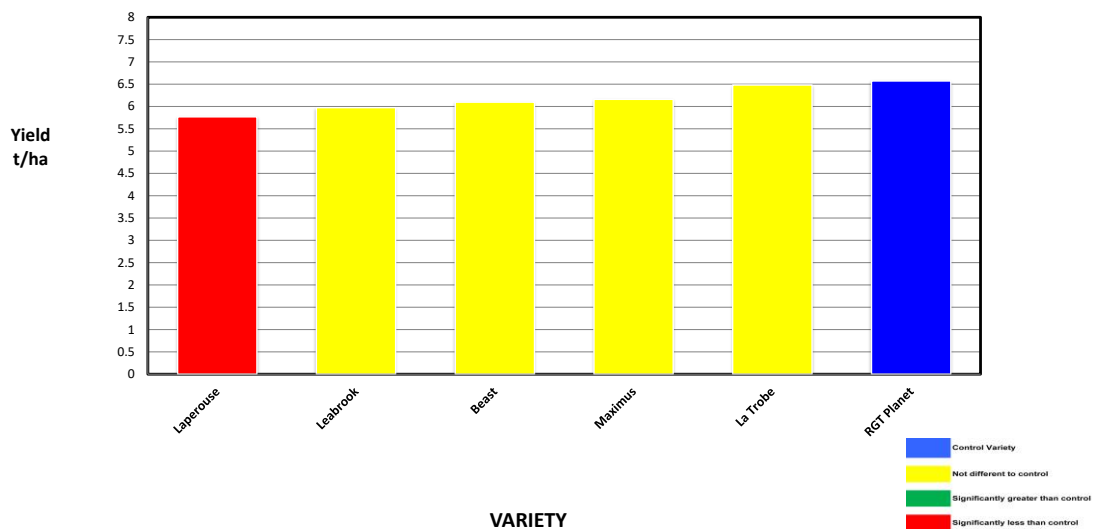

Plot Dimensions

Length (m)	Width (m)	Area (m ²)	Conversion Factor
208	12	0.250	4.01

PLATINUM SPONSORS

DIAMOND SPONSORS

**Seed Company Sponsors: AGT, Intergrain, Nuseed
SeedNet, Pioneer, Bayer, Pacific Seeds, SeedForce**

2021 SEPWA BARLEY Variety Trial J A Delroy & B N Morcombe Neridup

Variety	Maturity	Yield (t/ha)	% of RGT Planet	Protein %	Colour	Hect kg/ha	Screenings %	Grade
Laperouse***	Mid-season	5.768	88%	9.7	56	63	6.8	BFED1
Leabrook***	Early - Mid season	5.974	91%	10.2	56	61	8.2	BFED1
Beast***	Early Season	6.096	93%	10.5	56	64	2.5	BFED1
Maximus	Early Season	6.162	94%	10.3	56	62	10.8	BFED1
La Trobe	Early - Mid season	6.482	99%	10.4	56	61	7.0	BFED1
RGT Planet	Mid-season	6.572	100%	9.8	56	56	12.7	BFED1