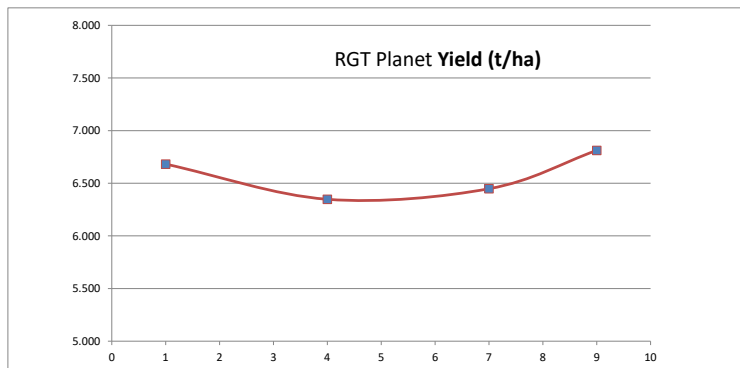

HARVEST DATA - SEPWA Barley Variety Trial - J A Delroy & B N Morcombe Neridup Harvested - 8th November 2021

Plot	Variety!	Plot Length	Plot Width	Area (ha)	Weight (kgs)	Yield (t/ha)	Plot 2	% of Site Mean
1	RGT Planet	208	12	0.25	1668	6.682	1	106%
2	Beast	208	12	0.25	1522	6.096	4	97%
3	Maximus	208	12	0.25	1538	6.162	9	98%
4	RGT Planet	208	12	0.25	1584	6.348	16	101%
5	Laperouse	208	12	0.25	1440	5.768	25	91%
6	Leabrook	208	12	0.25	1491	5.974	36	95%
7	RGT Planet	208	12	0.25	1609	6.448	49	102%
8	La Trobe	208	12	0.25	1618	6.482	64	103%
9	RGT Planet	208	12	0.25	1700	6.812	81	108%

Average of Yield (t/ha)	
Variety!	Total
Laperouse	5.768
Leabrook	5.974
Beast	6.096
Maximus	6.162
La Trobe	6.482
RGT Planet	6.573
Grand Total	6.308

Plot	Variety!	Plot Length	Plot Width	Area (ha)	Weight (kgs)	Yield (t/ha)	Plot 2	% of Site Mean
1	RGT Planet	208	12	0.25	1668	6.682	1	106%
4	RGT Planet	208	12	0.25	1584	6.348	16	101%
7	RGT Planet	208	12	0.25	1609	6.448	49	102%
9	RGT Planet	208	12	0.25	1700	6.812	81	108%

Plot Dimensions

Length (m)	208
Width (m)	12
Plot Area (ha)	0.25
Conversion Factor	4.01

Rainfall Data

Growing Season (mm)	512
Site Yield (t/ha)	6.308
kg/mm - Rainfall	12.32

RAINFALL 2021 (mm)	January	4.7	512	Cumulative Growing Season Rainfall
	February	33.9		
	March	53.2		
	April	32.1		
	May	88.4		
	June	94.1		
	July	81.4		
	August	74.7		
	September	51.6		
	October	89.7		
	Total	603.8		