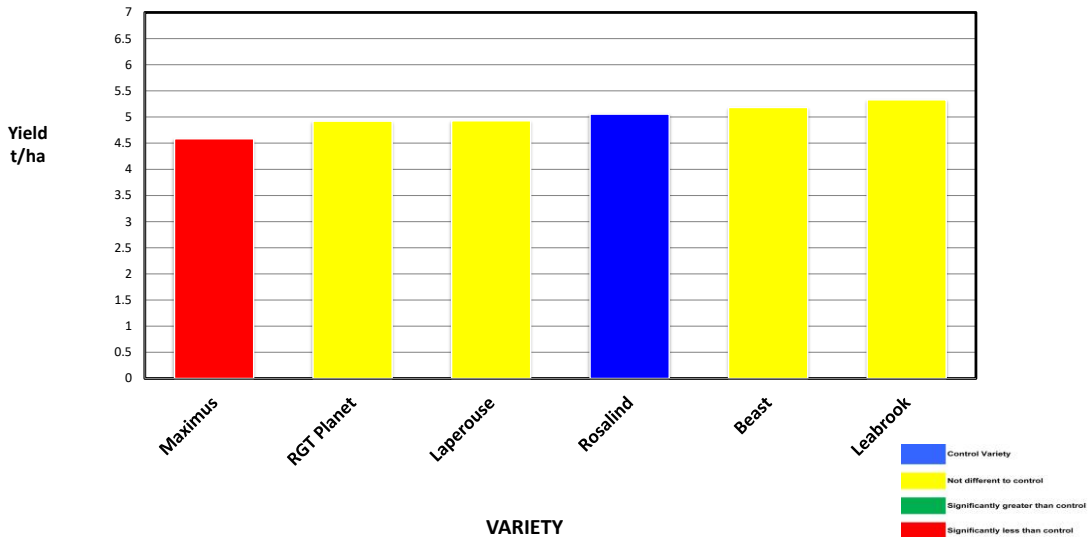

### 2021 SEPWA BARLEY Variety Trial RJ & KP Longbottom Grass Patch

Variety	Maturity	Yield (t/ha)	% of Rosalind	Protein %	Colour	Hect kg/ha	Screenings %	Grade
Maximus	Early Season	4.584	91%	9.7	56	71	0.6	Malt1
RGT Planet	Mid-season	4.922	97%	10.2	57	68	2.1	Malt1
Laperouse***	Mid-season	4.928	97%	9.4	58	70	1.1	Malt 2
Rosalind	Mid-season	5.055	100%	10.6	57	70	1.5	BFED1
Beast***	Early Season	5.183	103%	9.6	59	70	0.6	Malt1
Leabrook***	Early - Mid season	5.330	105%	10.5	58	70	0.7	Malt1