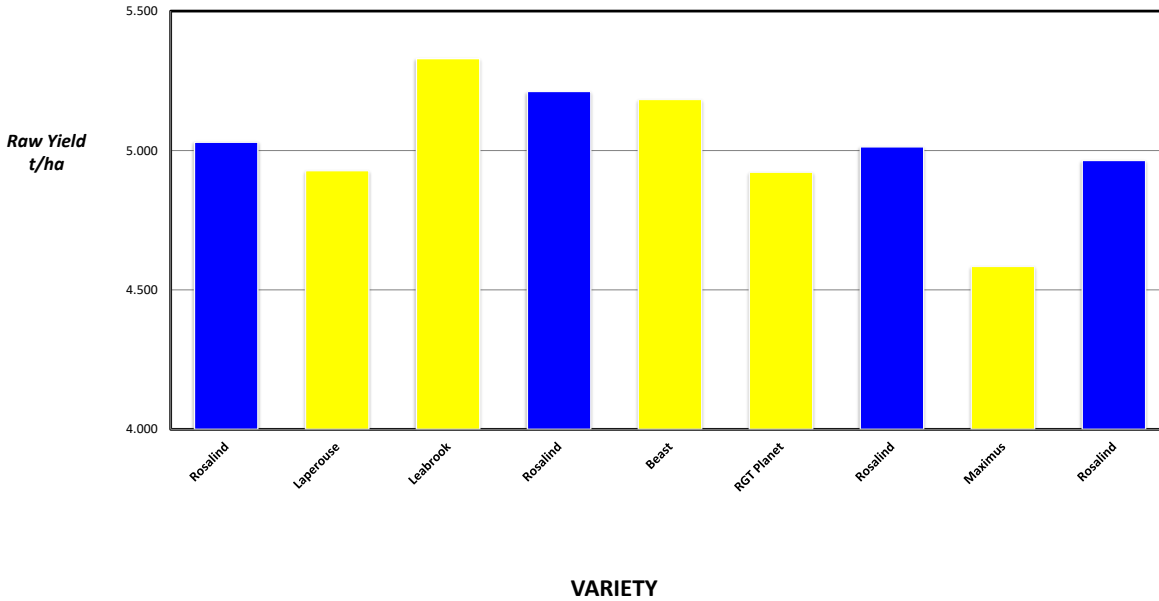

## HARVEST DATA - SEPWA Barley Variety Trial - RJ & KP Longbottom Grass Patch Harvested - 21st October 2021

Plot	Variety!	Plot Length	Plot Width	Area (ha)	Weight (kgs)	Yield (t/ha)	Plot 2	% of Site Mean
1	Rosalind	525	12.2	0.64	3219	5.030	1	99%
2	Laperouse	525	12.2	0.64	3154	4.928	4	97%
3	Leabrook	525	12.2	0.64	3411	5.330	9	105%
4	Rosalind	525	12.2	0.64	3336	5.212	16	102%
5	Beast	525	12.2	0.64	3317	5.183	25	102%
6	RGT Planet	525	12.2	0.64	3150	4.922	36	97%
7	Rosalind	525	12.2	0.64	3208	5.013	49	99%
8	Maximus	525	12.2	0.64	2934	4.584	64	90%
9	Rosalind	525	12.2	0.64	3177	4.964	81	98%

Average of Yield (t/ha)	
Variety!	Total
RGT Planet	4.922
Laperouse	4.928
Rosalind	5.085
Beast	5.183
Leabrook	5.330
Grand Total	5.088

Plot	Variety!	Plot Length	Plot Width	Area (ha)	Weight (kgs)	Yield (t/ha)	Plot 2	% of Site Mean
1	Rosalind	525	12.2	0.64	3219	5.030	1	99%
4	Rosalind	525	12.2	0.64	3336	5.212	16	102%
7	Rosalind	525	12.2	0.64	3208	5.013	49	99%
9	Rosalind	525	12.2	0.64	3177	4.964	81	98%

## 2021 SEPWA BARLEY Variety Trial RJ & KP Longbottom Grass Patch

Plot	Variety!	Yield (t/ha)	% of Site Mean
1	Rosalind	5.030	99%
2	Laperouse	4.928	97%
3	Leabrook	5.330	105%
4	Rosalind	5.212	102%
5	Beast	5.183	102%
6	RGT Planet	4.922	97%
7	Rosalind	5.013	99%
8	Maximus	4.584	90%
9	Rosalind	4.964	98%