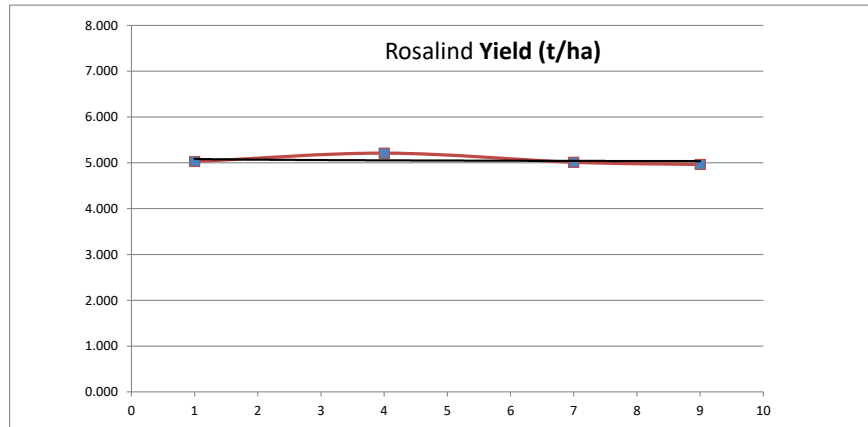

## HARVEST DATA - SEPWA Barley Variety Trial - RJ & KP Longbottom Grass Patch Harvested - 21st October 2021

Plot	Variety!	Plot Length	Plot Width	Area (ha)	Weight (kgs)	Yield (t/ha)	Plot 2	% of Site Mean
1	Rosalind	525	12.2	0.64	3219	5.030	1	99%
2	Laperouse	525	12.2	0.64	3154	4.928	4	97%
3	Leabrook	525	12.2	0.64	3411	5.330	9	105%
4	Rosalind	525	12.2	0.64	3336	5.212	16	102%
5	Beast	525	12.2	0.64	3317	5.183	25	102%
6	RGT Planet	525	12.2	0.64	3150	4.922	36	97%
7	Rosalind	525	12.2	0.64	3208	5.013	49	99%
8	Maximus	525	12.2	0.64	2934	4.584	64	90%
9	Rosalind	525	12.2	0.64	3177	4.964	81	98%

Average of Yield (t/ha)	
Variety!	Total
RGT Planet	4.922
Laperouse	4.928
Rosalind	5.085
Beast	5.183
Leabrook	5.330
Grand Total	5.088

Plot	Variety!	Plot Length	Plot Width	Area (ha)	Weight (kgs)	Yield (t/ha)	Plot 2	% of Site Mean
1	Rosalind	525	12.2	0.64	3219	5.030	1	99%
4	Rosalind	525	12.2	0.64	3336	5.212	16	102%
7	Rosalind	525	12.2	0.64	3208	5.013	49	99%
9	Rosalind	525	12.2	0.64	3177	4.964	81	98%

#### Plot Dimensions

Length (m) 525  
 Width (m) 12.2  
 Plot Area (ha) 0.64  
 Conversion Factor 1.56