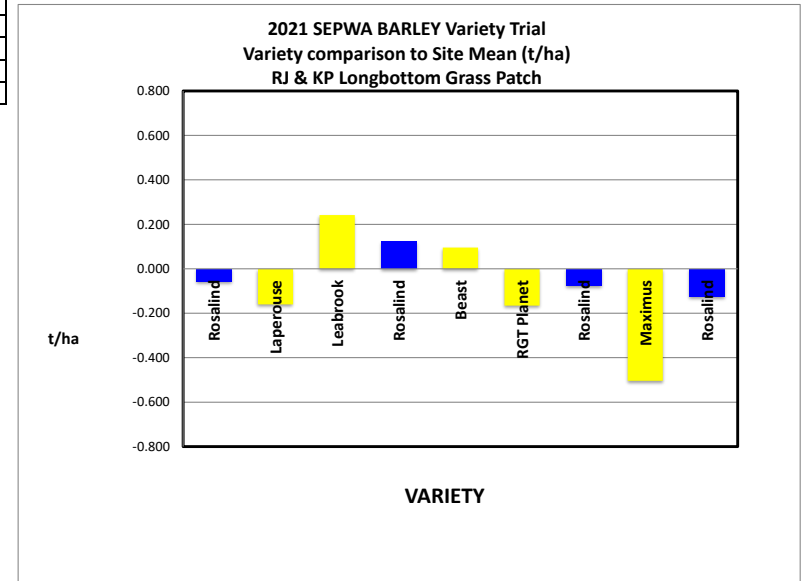

## HARVEST DATA - SEPWA Barley Variety Trial - RJ & KP Longbottom Grass Patch Harvested - 21st October 2021

Plot	Variety!	Plot Length	Plot Width	Area (ha)	Weight (kgs)	Yield (t/ha)	Plot 2	% of Site Mean
1	Rosalind	525	12.2	0.64	3219	5.030	1	99%
2	Laperouse	525	12.2	0.64	3154	4.928	4	97%
3	Leabrook	525	12.2	0.64	3411	5.330	9	105%
4	Rosalind	525	12.2	0.64	3336	5.212	16	102%
5	Beast	525	12.2	0.64	3317	5.183	25	102%
6	RGT Planet	525	12.2	0.64	3150	4.922	36	97%
7	Rosalind	525	12.2	0.64	3208	5.013	49	99%
8	Maximus	525	12.2	0.64	2934	4.584	64	90%
9	Rosalind	525	12.2	0.64	3177	4.964	81	98%

Average of Yield (t/ha)	
Variety!	Total
RGT Planet	4.922
Laperouse	4.928
Rosalind	5.085
Beast	5.183
Leabrook	5.330
Grand Total	5.088

Plot	Variety!	Plot Length	Plot Width	Area (ha)	Weight (kgs)	Yield (t/ha)	Plot 2	% of Site Mean
1	Rosalind	525	12.2	0.64	3219	5.030	1	99%
4	Rosalind	525	12.2	0.64	3336	5.212	16	102%
7	Rosalind	525	12.2	0.64	3208	5.013	49	99%
9	Rosalind	525	12.2	0.64	3177	4.964	81	98%