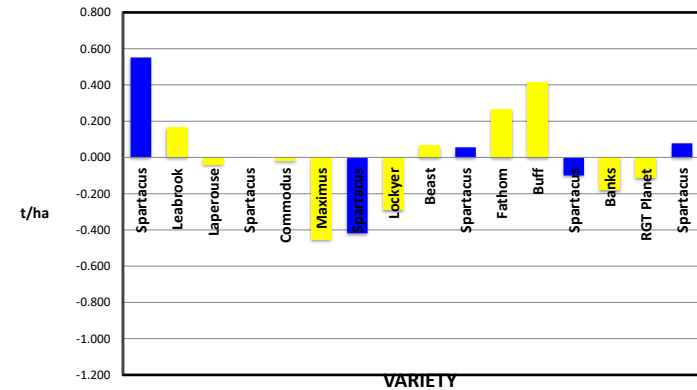

Average of Yield (t/ha)	
Variety!	Total
Maximus	3.960
Lockyer	4.124
Banks	4.232
RGT Planet	4.301
Laperouse	4.374
Commodus	4.396
Spartacus	4.441
Beast	4.482
Leabrook	4.581
Fathom	4.680
Buff	4.827
Grand Total	4.413

Plot	Variety!	Plot Length	Plot Width	Area (ha)	Weight (kgs)	Yield (t/ha)	Plot 2	% of Site Mean
1	Spartacus	195	11.9	0.232	1152	4.964	1	112%
4	Spartacus	195	11.9	0.232	1024	4.413	16	100%
7	Spartacus	195	11.9	0.232	927	3.995	49	91%
10	Spartacus	195	11.9	0.232	1037	4.469	100	101%
13	Spartacus	195	11.9	0.232	1001	4.314	169	98%
16	Spartacus	195	11.9	0.232	1042	4.490	256	102%

2021 SEPWA BARLEY Variety Trial
Variety comparison to Site Mean (t/ha)
Graham Stewart, Lake King

PLATINUM SPONSORS

DIAMOND SPONSORS

**Seed Company Sponsors: AGT, Intergrain, Nuseed
SeedNet, Pioneer, Bayer, Pacific Seeds, SeedForce**