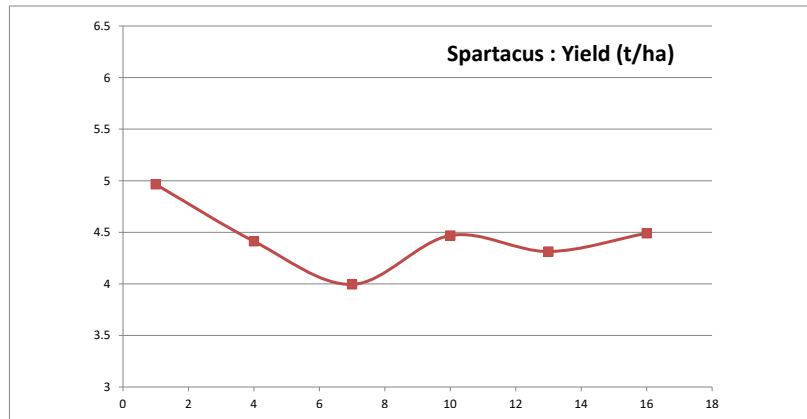

Average of Yield (t/ha)	
Variety!	Total
Maximus	3.960
Lockyer	4.124
Banks	4.232
RGT Planet	4.301
Laperouse	4.374
Commodus	4.396
Spartacus	4.441
Beast	4.482
Leabrook	4.581
Fathom	4.680
Buff	4.827
Grand Total	4.413

Plot	Variety!	Plot Length	Plot Width	Area (ha)	Weight (kgs)	Yield (t/ha)	Plot 2	% of Site Mean
1	Spartacus	195	11.9	0.232	1152	4.964	1	112%
4	Spartacus	195	11.9	0.232	1024	4.413	16	100%
7	Spartacus	195	11.9	0.232	927	3.995	49	91%
10	Spartacus	195	11.9	0.232	1037	4.469	100	101%
13	Spartacus	195	11.9	0.232	1001	4.314	169	98%
16	Spartacus	195	11.9	0.232	1042	4.490	256	102%

2021 SEPWA BARLEY Variety Trial
Variety comparison to Site Mean (t/ha)
Graham Stewart, Lake King

PLATINUM SPONSORS

DIAMOND SPONSORS

**Seed Company Sponsors: AGT, Intergrain, Nuseed
SeedNet, Pioneer, Bayer, Pacific Seeds, SeedForce**