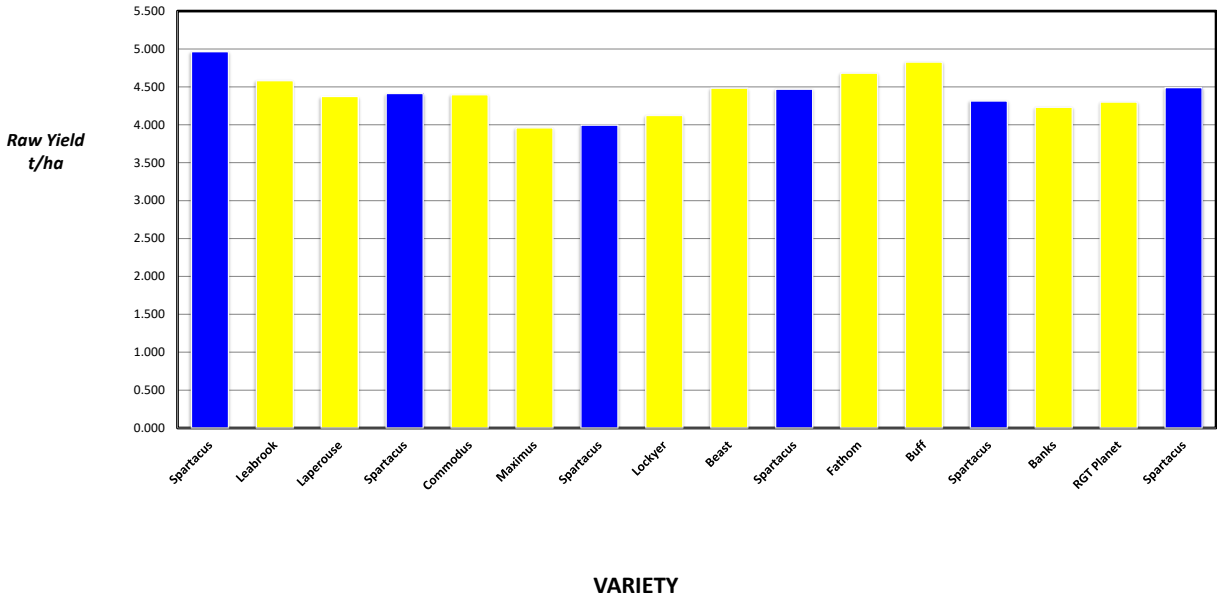

HARVEST DATA - SEPWA Barley Variety Trial - Graham Stewart, Lake King Harvested - 12th November 2021

Plot	Variety!	Plot Length	Plot Width	Area (ha)	Weight (kgs)	Yield (t/ha)	Plot 2	% of Site Mean
1	Spartacus	195	11.9	0.232	1152	4.964	1	112%
2	Leabrook	195	11.9	0.232	1063	4.581	4	104%
3	Laperouse	195	11.9	0.232	1015	4.374	9	99%
4	Spartacus	195	11.9	0.232	1024	4.413	16	100%
5	Commodus	195	11.9	0.232	1020	4.396	25	100%
6	Maximus	195	11.9	0.232	919	3.960	36	90%
7	Spartacus	195	11.9	0.232	927	3.995	49	91%
8	Lockyer	195	11.9	0.232	957	4.124	64	93%
9	Beast	195	11.9	0.232	1040	4.482	81	102%
10	Spartacus	195	11.9	0.232	1037	4.469	100	101%
11	Fathom	195	11.9	0.232	1086	4.680	121	106%
12	Buff	195	11.9	0.232	1120	4.827	144	109%
13	Spartacus	195	11.9	0.232	1001	4.314	169	98%
14	Banks	195	11.9	0.232	982	4.232	196	96%
15	RGT Planet	195	11.9	0.232	998	4.301	225	97%
16	Spartacus	195	11.9	0.232	1042	4.490	256	102%

2021 SEPWA BARLEY Variety Trial
Variety comparison to Site Mean (t/ha)
Graham Stewart, Lake King

PLATINUM SPONSORS

DIAMOND SPONSORS

**Seed Company Sponsors: AGT, Intergrain, Nuseed
SeedNet, Pioneer, Bayer, Pacific Seeds, SeedForce**

2021 SEPWA BARLEY Variety Trial Graham Stewart, Lake King

Plot	Variety!	Yield (t/ha)	% of Site Mean
1	Spartacus	4.964	112%
2	Leabrook	4.581	104%
3	Laperouse	4.374	99%
4	Spartacus	4.413	100%
5	Commodus	4.396	100%
6	Maximus	3.960	90%
7	Spartacus	3.995	91%
8	Lockyer	4.124	93%
9	Beast	4.482	102%
10	Spartacus	4.469	101%
11	Fathom	4.680	106%
12	Buff	4.827	109%
13	Spartacus	4.314	98%
14	Banks	4.232	96%
15	RGT Planet	4.301	97%
16	Spartacus	4.490	102%