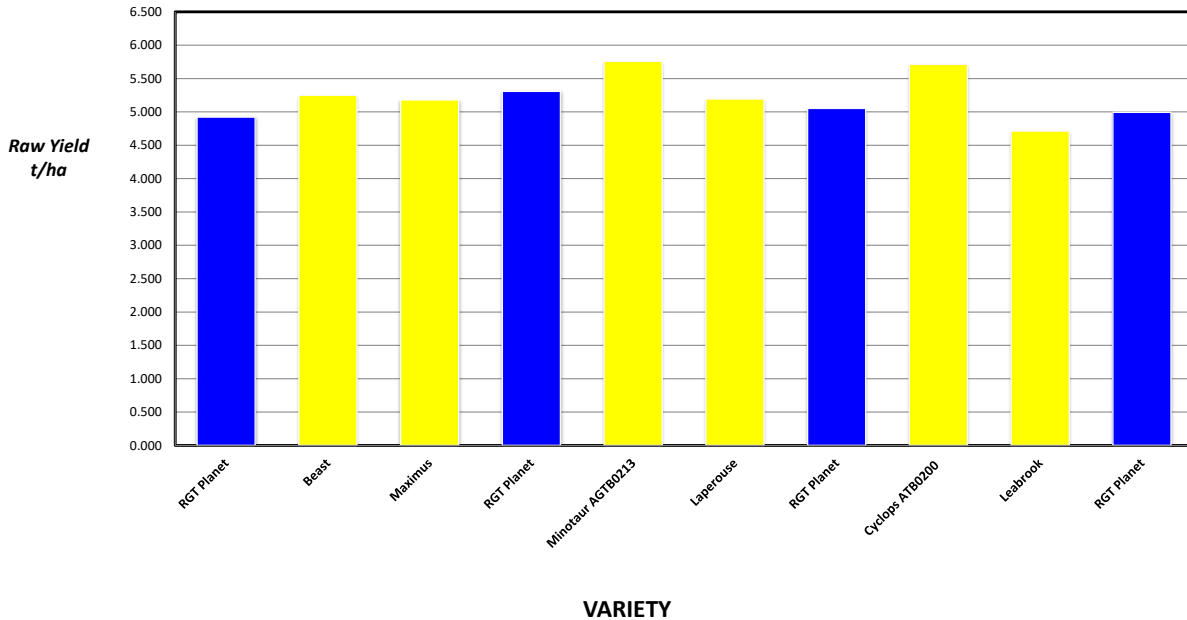

HARVEST DATA - SEPWA Barley Variety Trial - P Piggott Coomalbidgup Harvested - 20th December 2021

Plot	Variety!	Plot Length	Plot Width	Area (ha)	Weight (kgs)	Yield (t/ha)	Plot 2	% of Site Mean
1	RGT Planet	300	12	0.360	1772	4.922	1	94%
2	Beast	300	12	0.360	1890	5.250	4	101%
3	Maximus	300	12	0.360	1865	5.181	9	99%
4	RGT Planet	300	12	0.360	1911	5.308	16	102%
5	Minotaur AGTB0213	300	12	0.360	2073	5.758	25	111%
6	Laperouse	300	12	0.360	1870	5.194	36	100%
7	RGT Planet	300	12	0.360	1819	5.053	49	97%
8	Cyclops ATB0200	300	12	0.360	2057	5.714	64	110%
9	Leabrook	300	12	0.360	1697	4.714	81	90%
10	RGT Planet	300	12	0.360	1798	4.994	100	96%

Average of Yield (t/ha)	Total
Variety!	
Leabrook	4.714
RGT Planet	5.069
Maximus	5.181
Laperouse	5.194
Beast	5.250
Cyclops ATB0200	5.714
Minotaur AGTB0213	5.758
Grand Total	5.209

Plot	Variety!	Plot Length	Plot Width	Area (ha)	Weight (kgs)	Yield (t/ha)	Plot 2	% of Site Mean
1	RGT Planet	300	12	0.360	1772	4.922	1	94%
4	RGT Planet	300	12	0.360	1911	5.308	16	102%
7	RGT Planet	300	12	0.360	1819	5.053	49	97%
10	RGT Planet	300	12	0.360	1798	4.994	100	96%

PLATINUM SPONSORS

DIAMOND SPONSORS

**Seed Company Sponsors: AGT, Intergrain, Nuseed
SeedNet, Pioneer, Bayer, Pacific Seeds, SeedForce**

2021 SEPWA BARLEY Variety Trial P Piggott Coomalbidgup

Plot	Variety!	Yield (t/ha)	% of Site Mean
1	RGT Planet	4.922	94%
2	Beast	5.250	101%
3	Maximus	5.181	99%
4	RGT Planet	5.308	102%
5	Minotaur AGTB0213	5.758	111%
6	Laperouse	5.194	100%
7	RGT Planet	5.053	97%
8	Cyclops ATB0200	5.714	110%
9	Leabrook	4.714	90%
10	RGT Planet	4.994	96%

Site Details

Soil Description: Gravel
Date Sown: Wednesday, 12 May 2021
Date Harvested: Monday, 20 December 2021
Seeding Rate: 70 kg/ha

Statistical Analysis

Site Mean (t/ha) 5.209
Probability 0.102
Least significant difference 5% 0.5977
CV % 3.2