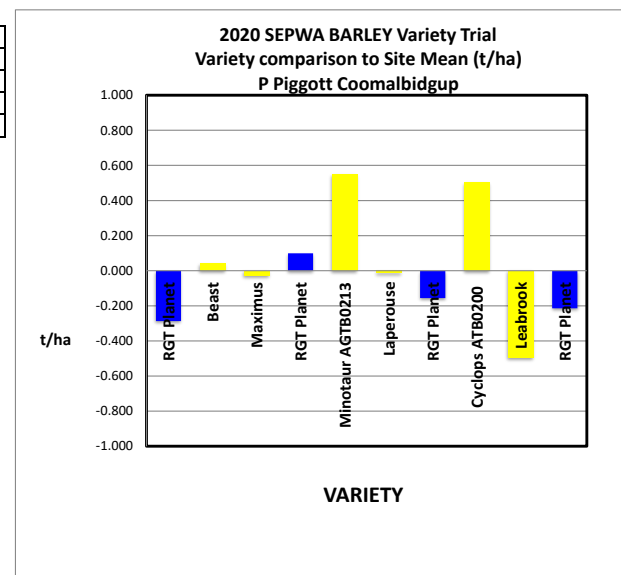

HARVEST DATA - SEPWA Barley Variety Trial - P Piggott Coomalbidgup Harvested - 20th December 2021

Plot	Variety!	Plot Length	Plot Width	Area (ha)	Weight (kgs)	Yield (t/ha)	Plot 2	% of Site Mean
1	RGT Planet	300	12	0.360	1772	4.922	1	94%
2	Beast	300	12	0.360	1890	5.250	4	101%
3	Maximus	300	12	0.360	1865	5.181	9	99%
4	RGT Planet	300	12	0.360	1911	5.308	16	102%
5	Minotaur AGTB0213	300	12	0.360	2073	5.758	25	111%
6	Laperouse	300	12	0.360	1870	5.194	36	100%
7	RGT Planet	300	12	0.360	1819	5.053	49	97%
8	Cyclops ATB0200	300	12	0.360	2057	5.714	64	110%
9	Leabrook	300	12	0.360	1697	4.714	81	90%
10	RGT Planet	300	12	0.360	1798	4.994	100	96%

Average of Yield (t/ha)	Total
Variety!	
Leabrook	4.714
RGT Planet	5.069
Maximus	5.181
Laperouse	5.194
Beast	5.250
Cyclops ATB0200	5.714
Minotaur AGTB0213	5.758
Grand Total	5.209

Plot	Variety!	Plot Length	Plot Width	Area (ha)	Weight (kgs)	Yield (t/ha)	Plot 2	% of Site Mean
1	RGT Planet	300	12	0.360	1772	4.922	1	94%
4	RGT Planet	300	12	0.360	1911	5.308	16	102%
7	RGT Planet	300	12	0.360	1819	5.053	49	97%
10	RGT Planet	300	12	0.360	1798	4.994	100	96%