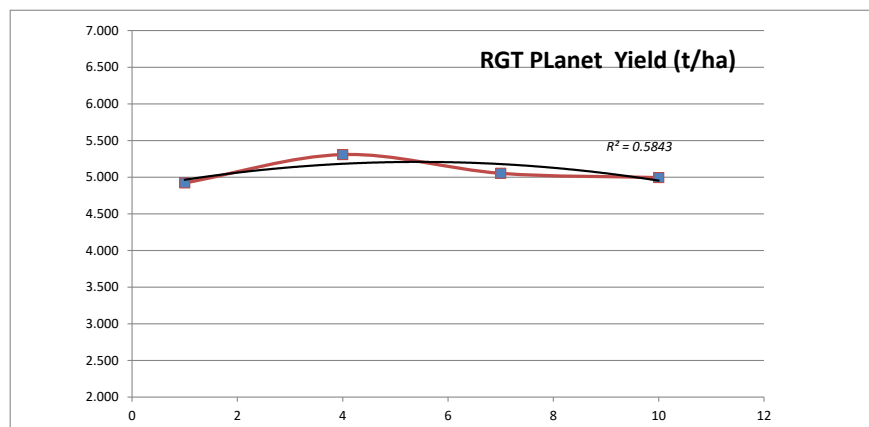

HARVEST DATA - SEPWA Barley Variety Trial - P Piggott Coomalbidgup Harvested - 20th December 2021

Plot	Variety!	Plot Length	Plot Width	Area (ha)	Weight (kgs)	Yield (t/ha)	Plot 2	% of Site Mean
1	RGT Planet	300	12	0.360	1772	4.922	1	94%
2	Beast	300	12	0.360	1890	5.250	4	101%
3	Maximus	300	12	0.360	1865	5.181	9	99%
4	RGT Planet	300	12	0.360	1911	5.308	16	102%
5	Minotaur AGTB0213	300	12	0.360	2073	5.758	25	111%
6	Laperouse	300	12	0.360	1870	5.194	36	100%
7	RGT Planet	300	12	0.360	1819	5.053	49	97%
8	Cyclops ATB0200	300	12	0.360	2057	5.714	64	110%
9	Leabrook	300	12	0.360	1697	4.714	81	90%
10	RGT Planet	300	12	0.360	1798	4.994	100	96%

Average of Yield (t/ha)	Total
Variety!	
Leabrook	4.714
RGT Planet	5.069
Maximus	5.181
Laperouse	5.194
Beast	5.250
Cyclops ATB0200	5.714
Minotaur AGTB0213	5.758
Grand Total	5.209

Plot	Variety!	Plot Length	Plot Width	Area (ha)	Weight (kgs)	Yield (t/ha)	Plot 2	% of Site Mean
1	RGT Planet	300	12	0.360	1772	4.922	1	94%
4	RGT Planet	300	12	0.360	1911	5.308	16	102%
7	RGT Planet	300	12	0.360	1819	5.053	49	97%
10	RGT Planet	300	12	0.360	1798	4.994	100	96%

Site Details

Soil Description: Gravel
Date Sown: Wednesday, 12 May 2021
Date Harvested: Monday, 20 December 2021
Seeding Rate: 70 kg/ha

Statistical Analysis

Site Mean (t/ha) 5.209
Probability 0.102
Least significant difference 5% 0.5977
CV % 3.2

Plot Dimenstions

Length (m)	300
Width (m)	12
Plot Area (ha)	0.36
Conversion Factor	2.78

Rainfall Data

Growing Season (mm)	340.4
Site Yield (t/ha)	5.209
kg/mm - Rainfall	15.30

RAINFALL 2021 (mm)	January	8	Cumulative Growing Season Rainfall
	February	33.6	
	March	16	
	April	27	
	May	55.2	
	June	117	
	July	43.6	
	August	24.6	
	September	16.4	
	October	56.6	
	November	12.6	
	Total	410.6	