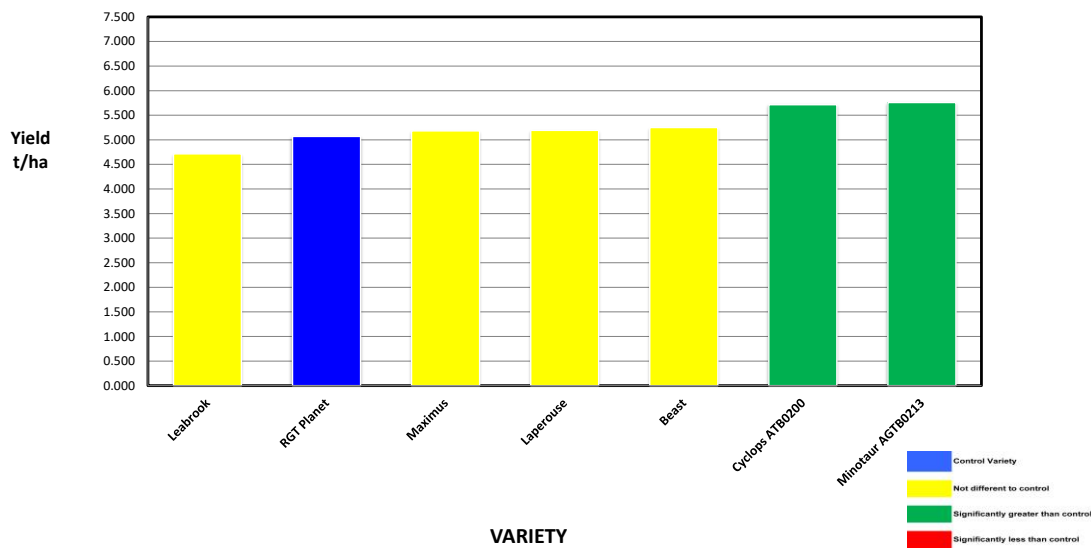

Plot Dimensions

Length (m)	Width (m)	Area (m ²)	Conversion Factor
300	12	0.360	2.78

PLATINUM SPONSORS

DIAMOND SPONSORS

Seed Company Sponsors: AGT, Intergrain, Nuseed
 SeedNet, Pioneer, Bayer, Pacific Seeds, SeedForce

2021 SEPWA BARLEY Variety Trial P Piggott Coomalbidgup

Variety	Maturity	Yield (t/ha)	% of RGT Planet	Protein %	Colour	Hect kg/ha	Screenings %	Grade
Leabrook***	Early - Mid season	4.714	93%	8.8	57	63	1.2	BFED1
RGT Planet	Mid-season	5.069	100%	9.2	57	61	4.4	BFED1
Maximus	Early Season	5.181	102%	9.8	56	66	1.5	Malt1
Laperouse***	Mid-season	5.194	102%	8.4	58	66	1.5	BFED1
Beast***	Early Season	5.250	104%	9.0	56	64	1.0	BFED1
Cyclops ATB0200 ***	Early - Mid season	5.714	113%	9.5	57	64	2.3	Malt1
Minotaur AGTB0213***	Mid-season	5.758	114%	9.0	58	65	2.6	BFED1