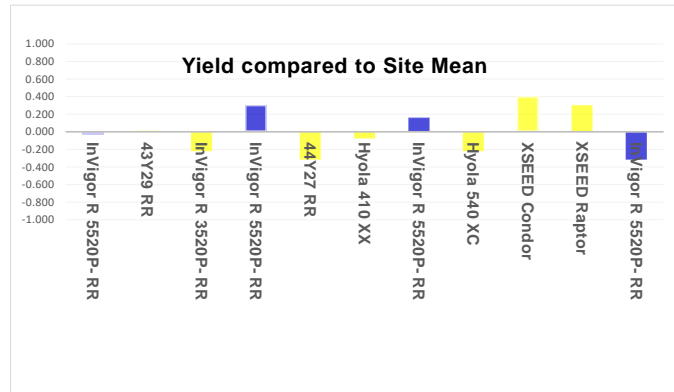

HARVEST DATA - SEPWA - Roundup Ready- M Jones Wittenoom Hills
Harvest date - 22nd November 2020

Plot	Variety!	Plot Length	Plot Width	Area (ha)	Weight (kgs)	Yield (t/ha)	Plot 2	% of Site Mean
1	InVigor R 5520P- RR	170	12.2	0.21	410	1.977	1	98%
2	43Y29 RR	170	12.2	0.21	420	2.025	4	101%
3	InVigor R 3520P- RR	170	12.2	0.21	370	1.784	9	89%
4	InVigor R 5520P- RR	170	12.2	0.21	400	1.929	16	96%
5	44Y27 RR	170	12.2	0.21	480	2.314	25	115%
6	Hyola 410 XX	170	12.2	0.21	350	1.688	36	84%
7	InVigor R 5520P- RR	170	12.2	0.21	450	2.170	49	108%
8	Hyola 540 XC	170	12.2	0.21	370	1.784	64	89%
9	XSEED Condor	170	12.2	0.21	500	2.411	81	120%
10	XSEED Raptor	170	12.2	0.21	480	2.314	100	115%
11	InVigor R 5520P- RR	170	12.2	0.21	350	1.688	121	84%

Average of Yield (t/ha)	
Variety!	Total
Hyola 410 XX	1.688
InVigor R 3520P- RR	1.784
Hyola 540 XC	1.784
InVigor R 5520P- RR	1.941
43Y29 RR	2.025
44Y27 RR	2.314
XSEED Raptor	2.314
XSEED Condor	2.411
Grand Total	2.008

Plot	Variety!	Plot Length	Plot Width	Area (ha)	Weight (kgs)	Yield (t/ha)	Plot 2	% of Site Mean
1	InVigor R 5520P- RR	170	12.2	0.21	410	1.977	1	98%
4	InVigor R 5520P- RR	170	12.2	0.21	400	1.929	16	96%
7	InVigor R 5520P- RR	170	12.2	0.21	450	2.170	49	108%
11	InVigor R 5520P- RR	170	12.2	0.21	350	1.688	121	84%

PLATINUM SPONSORS

DIAMOND SPONSORS

**Seed Company Sponsors: AGT, Intergrain, Nuseed
SeedNet, Pioneer, Bayer, Pacific Seeds, SeedForce**