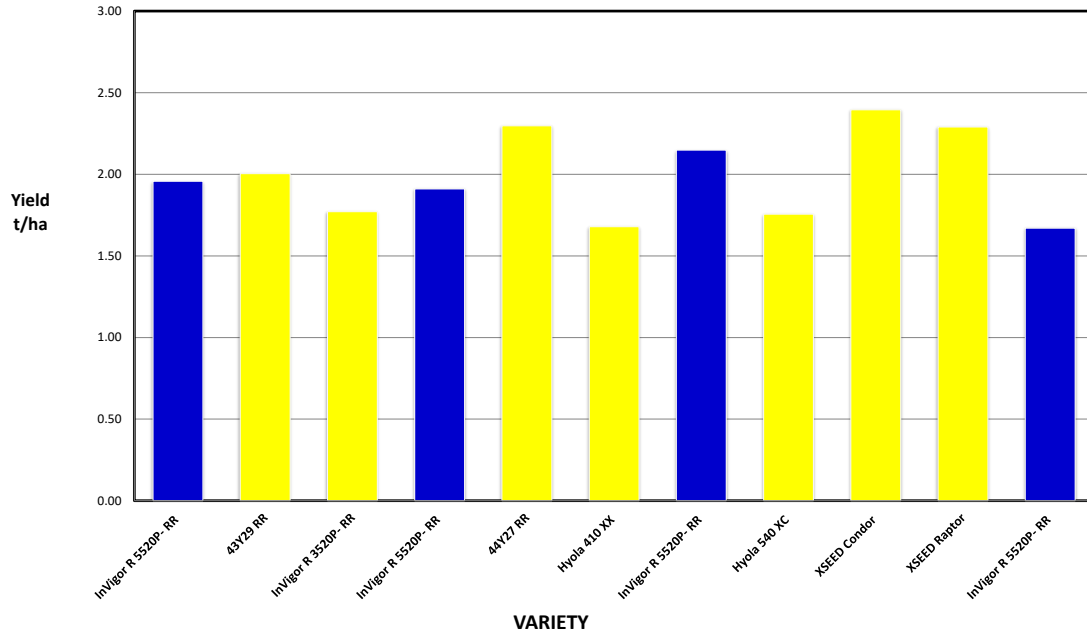

Plot	Variety!	Plot Length	Plot Width	Area (ha)	Weight (kgs)	Yield (t/ha)	Plot 2	% of Site Mean
1	InVigor R 5520P- RR	170	12.2	0.21	410	1.977	1	98%
4	InVigor R 5520P- RR	170	12.2	0.21	400	1.929	16	96%
7	InVigor R 5520P- RR	170	12.2	0.21	450	2.170	49	108%
11	InVigor R 5520P- RR	170	12.2	0.21	350	1.688	121	84%

Plot	Variety	Trial	Maturity	Yield (t/ha) (adj moisture)	% of Site Mean	Protein %	Oil %
1	InVigor R 5520P- RR	RR Hybrid	Mid - season	1.96	98%	19.3	48.6
2	43Y29 RR	RR Hybrid	early season	2.00	101%	19.1	47.5
3	InVigor R 3520P- RR	RR Hybrid	Early Maturity	1.77	89%	18.6	49.5
4	InVigor R 5520P- RR	RR Hybrid	Mid - season	1.91	96%	19.7	48.1
5	44Y27 RR	RR Hybrid	early-mid season	2.30	115%	19.0	47.7
6	Hyola 410 XX	RR Hybrid	Mid - Early	1.68	84%	19.9	50.0
7	InVigor R 5520P- RR	RR Hybrid	Mid - season	2.15	108%	19.3	48.6
8	Hyola 540 XC	RR Hybrid	Early - Mid season	1.76	88%	21.2	46.3
9	XSEED Condor	RR Hybrid	Mid-season	2.40	120%	19.2	50.2
10	XSEED Raptor	RR Hybrid	Early - Mid season	2.29	115%	19.0	48.1
11	InVigor R 5520P- RR	RR Hybrid	Mid - season	1.67	84%	18.8	49.1