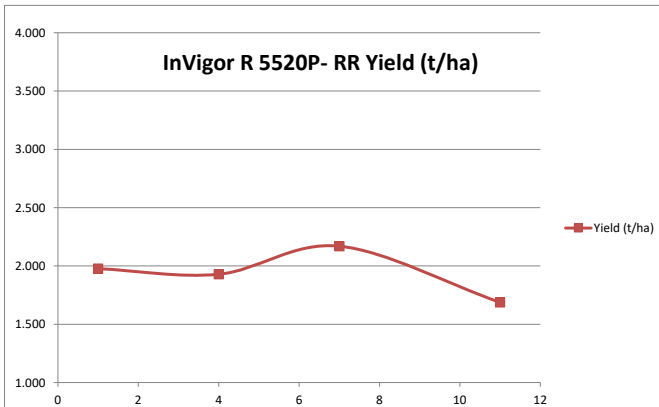

**HARVEST DATA - SEPWA - Roundup Ready- M Jones Wittenoom Hills**  
**Harvest date - 22nd November 2020**

Plot	Variety!	Plot Length	Plot Width	Area (ha)	Weight (kgs)	Yield (t/ha)	Plot 2	% of Site Mean
1	InVigor R 5520P- RR	170	12.2	0.21	410	1.977	1	98%
2	43Y29 RR	170	12.2	0.21	420	2.025	4	101%
3	InVigor R 3520P- RR	170	12.2	0.21	370	1.784	9	89%
4	InVigor R 5520P- RR	170	12.2	0.21	400	1.929	16	96%
5	44Y27 RR	170	12.2	0.21	480	2.314	25	115%
6	Hyola 410 XX	170	12.2	0.21	350	1.688	36	84%
7	InVigor R 5520P- RR	170	12.2	0.21	450	2.170	49	108%
8	Hyola 540 XC	170	12.2	0.21	370	1.784	64	89%
9	XSEED Condor	170	12.2	0.21	500	2.411	81	120%
10	XSEED Raptor	170	12.2	0.21	480	2.314	100	115%
11	InVigor R 5520P- RR	170	12.2	0.21	350	1.688	121	84%

Plot	Variety!	Plot Length	Plot Width	Area (ha)	Weight (kgs)	Yield (t/ha)	Plot 2	% of Site Mean
1	InVigor R 5520P- RR	170	12.2	0.21	410	1.977	1	98%
4	InVigor R 5520P- RR	170	12.2	0.21	400	1.929	16	96%
7	InVigor R 5520P- RR	170	12.2	0.21	450	2.170	49	108%
11	InVigor R 5520P- RR	170	12.2	0.21	350	1.688	121	84%

**Plot Dimensions**

Length (m) 170  
 Width (m) 12.2  
 Plot Area (ha) 0.207  
 Conversion Factor 4.82

**Rainfall Data**

Growing Season (mm) 298.6  
 Site Yield (t/ha) 1.989  
 kg/mm - Rainfall 6.7

RAINFALL 2021 ( mm )	January	26.4	Cumulative Growing Season Rainfall
	February	25.2	
	March	22.6	
	April	25.8	
	May	48.4	
	June	66.6	
	July	46.2	
	August	31	
	September	30.6	
	October	50	
	November	2.8	
	Total	375.6	

**Plot Dimensions**

**Length (m)** 170  
**Width (m)** 12.2  
**Plot Area (ha)** 0.21  
**Conversion Factor** 4.82

**Rainfall Data**

**Growing Season (mm)** 298.6  
**Site Yield (t/ha)** 1.989  
**kg/mm - Rainfall** 6.7