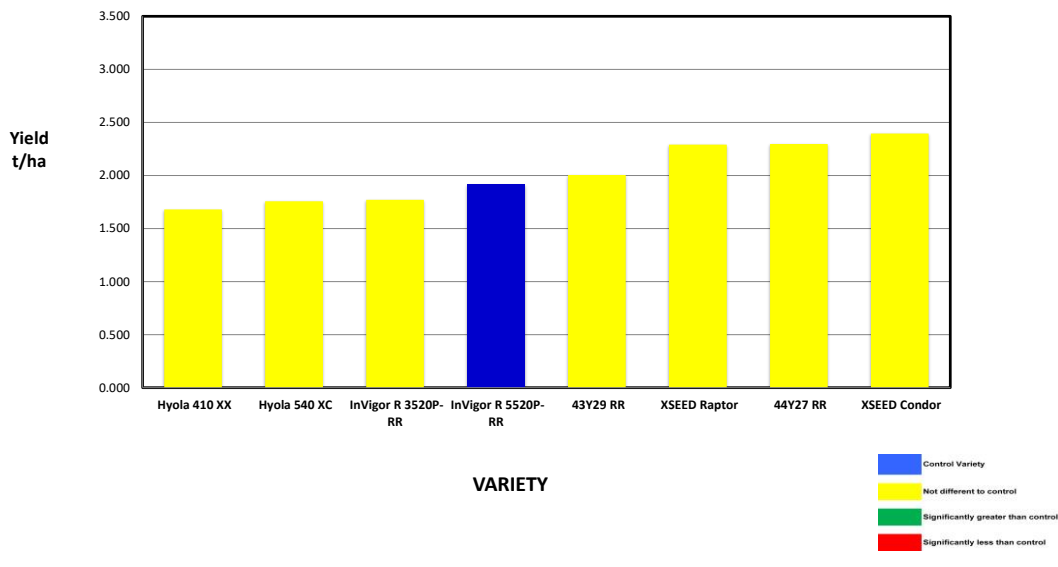

**2020 SEPWA Canola Variety Trial
Roundup Ready
M Jones Wittenoom Hills**

Variety	Triat	Maturity	Yield (t/ha)	% of Hyola 410XX	Protein %	Oil %
Hyola 410 XX	RR Hybrid	Mid - Early	1.679	87%	19.9	50.0
Hyola 540 XC	XC Hybrid	Early - Mid season	1.756	91%	21.2	46.3
InVigor R 3520P- RR	RR Hybrid	Early Maturity	1.771	92%	18.6	49.5
InVigor R 5520P- RR	RR Hybrid	Mid - season	1.921	100%	19.3	48.6
43Y29 RR	RR Hybrid	early season	2.004	104%	19.1	47.5
XSEED Raptor	RR Hybrid	Early - Mid season	2.290	119%	19.0	48.1
44Y27 RR	RR Hybrid	early-mid season	2.297	120%	19.0	47.7
XSEED Condor	RR Hybrid	Mid-season	2.395	125%	19.2	50.2

Yield, Protein and Oil adjusted for moisture - average moisture 6.9 %

Site Mean (t/ha) 1.989
Probability 0.292
Least significant difference 5% 0.6998
CV % 9.9

Site Details

Soil Description: Sandy Gravel
Date Sown: Monday, 26 April 2021
Harvest Date Monday, 22 November 2021
Seeding Rate: 3.2 kg/ha

Plot Dimensions

Length (m) 170
Width (m) 12.2
Plot Area (ha) 0.21
Conversion Factor 4.82

Rainfall Data

Growing Season (mm) 298.6
Site Yield (t/ha) 1.989
kg/mm - Rainfall 6.7

RAINFALL 2021 (mm)	January	26.4	Cumulative Growing Season Rainfall
	February	25.2	
	March	22.6	
	April	25.8	
	May	48.4	
	June	66.6	
	July	46.2	
	August	31	
	September	30.6	
	October	50	
	November	2.8	
	Total	375.6	

Station: DPIRD Mt Burdett

PLATINUM SPONSORS

DIAMOND SPONSORS

**Seed Company Sponsors: AGT, Intergrain, Nuseed
SeedNet, Pioneer, Bayer, Pacific Seeds, SeedForce**