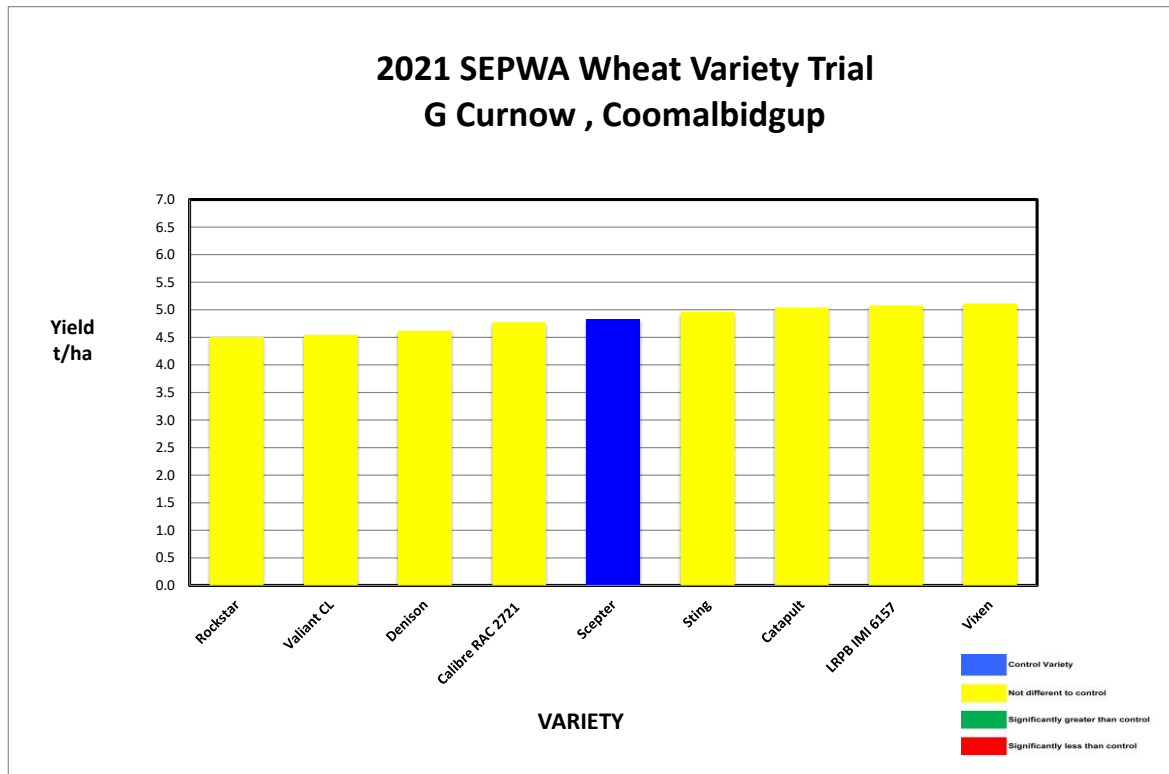

## 2021 SEPWA Wheat Variety Trial G Curnow , Coomalbidgup

Variety	Maturity	Yield (t/ha)	% of Scepter	Protein %	Gluten %	Starch %	Hect kg/ha	Screenings %	Falling Numbers	Grade
Rockstar	Mid- late	4.508	93%	10.6	24.9	73.8	82.4	2.9	273	AGP1
Valiant CL	Late	4.545	94%	11.8	28.7	77.6	85.9	1.8	352	H2
Denison	Late	4.621	96%	11.9	28.2	74.3	85.3	2.1	379	APW1
Calibre RAC 2721	Early - Mid	4.773	99%	10.0	22.2	75.3	82.3	2.6	384	APW2
<b>Scepter</b>	<b>Early - Mid</b>	<b>4.826</b>	<b>100%</b>	<b>10.7</b>	<b>25.4</b>	<b>72.1</b>	<b>82.5</b>	<b>3.1</b>	<b>375</b>	<b>APW1</b>
Sting	Early - Mid	4.962	103%	10.2	22.5	76.6	81.1	3.4	367	APW2
Catapult	Mid- late	5.038	104%	11.5	27.9	78.3	83.1	2.1	362	H2
LRPB IMI 6157	Early - Mid	5.076	105%	11.4	27.1	79.6	83.4	2.0	357	APW1
Vixen	Early - Mid	5.114	106%	10.2	22.0	73.2	80.8	3.1	341	APW2