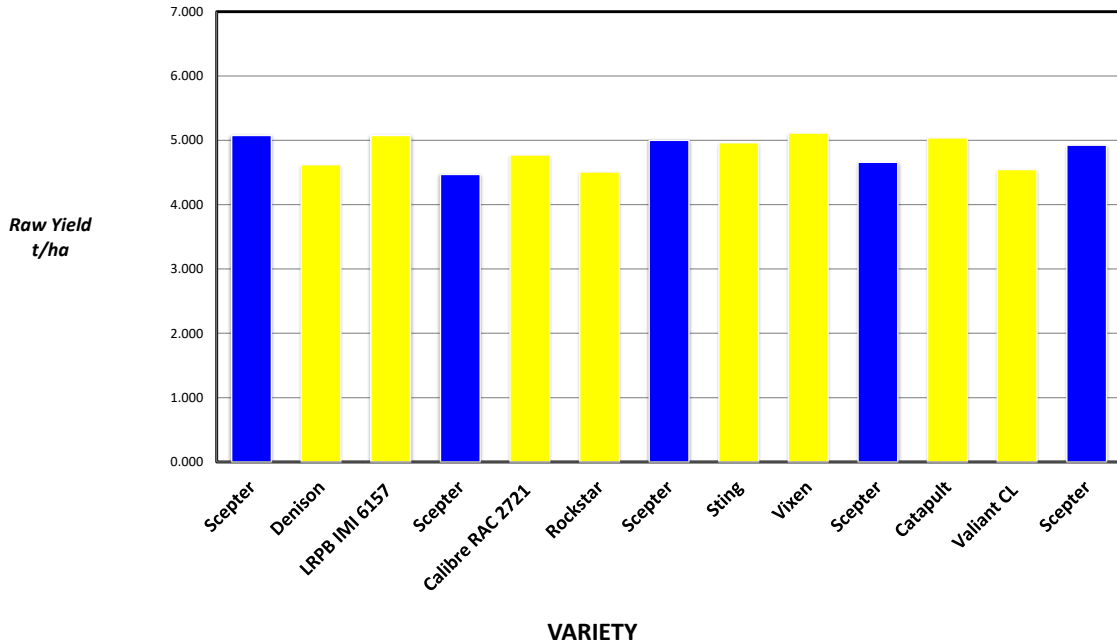

## HARVEST DATA - SEPWA Wheat Variety Trial - G Curnow , Coomalbidgup Harvested 29th November 2021

Plot	Variety!	Plot Length	Plot Width	Area (ha)	Weight (kgs)	Yield (t/ha)	Plot 2	% of Site Mean
1	Scepter	220	12	0.26	1340	5.076	1	105%
2	Denison	220	12	0.26	1220	4.621	4	96%
3	LRPB IMI 6157	220	12	0.26	1340	5.076	9	105%
4	Scepter	220	12	0.26	1180	4.470	16	93%
5	Calibre RAC 2721	220	12	0.26	1260	4.773	25	99%
6	Rockstar	220	12	0.26	1190	4.508	36	93%
7	Scepter	220	12	0.26	1320	5.000	49	104%
8	Sting	220	12	0.26	1310	4.962	64	103%
9	Vixen	220	12	0.26	1350	5.114	81	106%
10	Scepter	220	12	0.26	1230	4.659	100	97%
11	Catapult	220	12	0.26	1330	5.038	121	104%
12	Valiant CL	220	12	0.26	1200	4.545	144	94%
13	Scepter	220	12	0.26	1300	4.924	169	102%

Average of Yield (t/ha)	
Variety!	Total
Rockstar	4.508
Valiant CL	4.545
Denison	4.621
RAC 2721	4.773
Scepter	4.826
Sting	4.962
Catapult	5.038
IMI (6157)	5.076
Vixen	5.114
Grand Total	4.828

Plot	Variety!	Plot Length	Plot Width	Area (ha)	Weight (kgs)	Yield (t/ha)	Plot 2	% of Site Mean
1	Scepter	220	12	0.26	1340	5.076	1	105%
4	Scepter	220	12	0.26	1180	4.470	16	93%
7	Scepter	220	12	0.26	1320	5.000	49	104%
10	Scepter	220	12	0.26	1230	4.659	100	97%
13	Scepter	220	12	0.26	1300	4.924	169	102%

## 2021 SEPWA Wheat Variety Trial G Curnow , Coomalbidgup

Plot	Variety!	Yield (t/ha)	% of Site Mean
1	Scepter	5.076	105%
2	Denison	4.621	96%
3	LRPB IMI 6157	5.076	105%
4	Scepter	4.470	93%
5	Calibre RAC 2721	4.773	99%
6	Rockstar	4.508	93%
7	Scepter	5.000	104%
8	Sting	4.962	103%
9	Vixen	5.114	106%
10	Scepter	4.659	97%
11	Catapult	5.038	104%
12	Valiant CL	4.545	94%
13	Scepter	4.924	102%

### Site Details

**Soil Description:** Duplex  
**Date Sown:** Wednesday, 19 May 2021  
**Date Harvested:** Monday, 29 November 2021  
**Seeding Rate:** 95 kg/ha