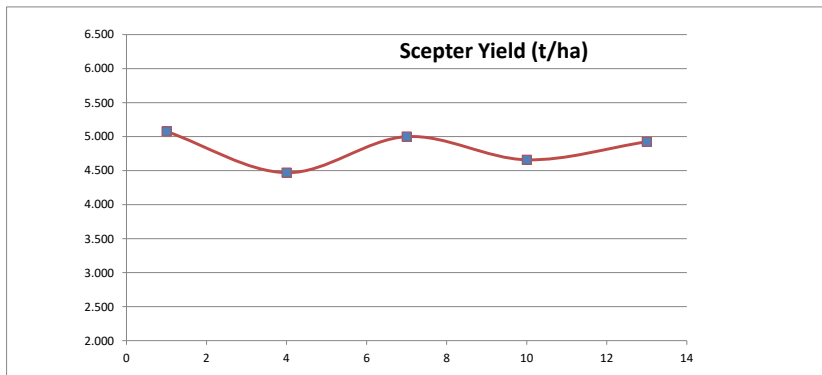

## HARVEST DATA - SEPWA Wheat Variety Trial - G Curnow , Coomalbidgup Harvested 29th November 2021

Plot	Variety!	Plot Length	Plot Width	Area (ha)	Weight (kgs)	Yield (t/ha)	Plot 2	% of Site Mean
1	Scepter	220	12	0.26	1340	5.076	1	105%
2	Denison	220	12	0.26	1220	4.621	4	96%
3	LRPB IMI 6157	220	12	0.26	1340	5.076	9	105%
4	Scepter	220	12	0.26	1180	4.470	16	93%
5	Calibre RAC 2721	220	12	0.26	1260	4.773	25	99%
6	Rockstar	220	12	0.26	1190	4.508	36	93%
7	Scepter	220	12	0.26	1320	5.000	49	104%
8	Sting	220	12	0.26	1310	4.962	64	103%
9	Vixen	220	12	0.26	1350	5.114	81	106%
10	Scepter	220	12	0.26	1230	4.659	100	97%
11	Catapult	220	12	0.26	1330	5.038	121	104%
12	Valiant CL	220	12	0.26	1200	4.545	144	94%
13	Scepter	220	12	0.26	1300	4.924	169	102%

Average of Yield (t/ha)	
Variety!	Total
Rockstar	4.508
Valiant CL	4.545
Denison	4.621
RAC 2721	4.773
Scepter	4.826
Sting	4.962
Catapult	5.038
IMI (6157)	5.076
Vixen	5.114
Grand Total	4.828

Plot	Variety!	Plot Length	Plot Width	Area (ha)	Weight (kgs)	Yield (t/ha)	Plot 2	% of Site Mean
1	Scepter	220	12	0.26	1340	5.076	1	105%
4	Scepter	220	12	0.26	1180	4.470	16	93%
7	Scepter	220	12	0.26	1320	5.000	49	104%
10	Scepter	220	12	0.26	1230	4.659	100	97%
13	Scepter	220	12	0.26	1300	4.924	169	102%

### Plot Dimensions

**Length (m)** 220  
**Width (m)** 12  
**Plot Area (ha)** 0.26  
**Conversion Factor** 3.79