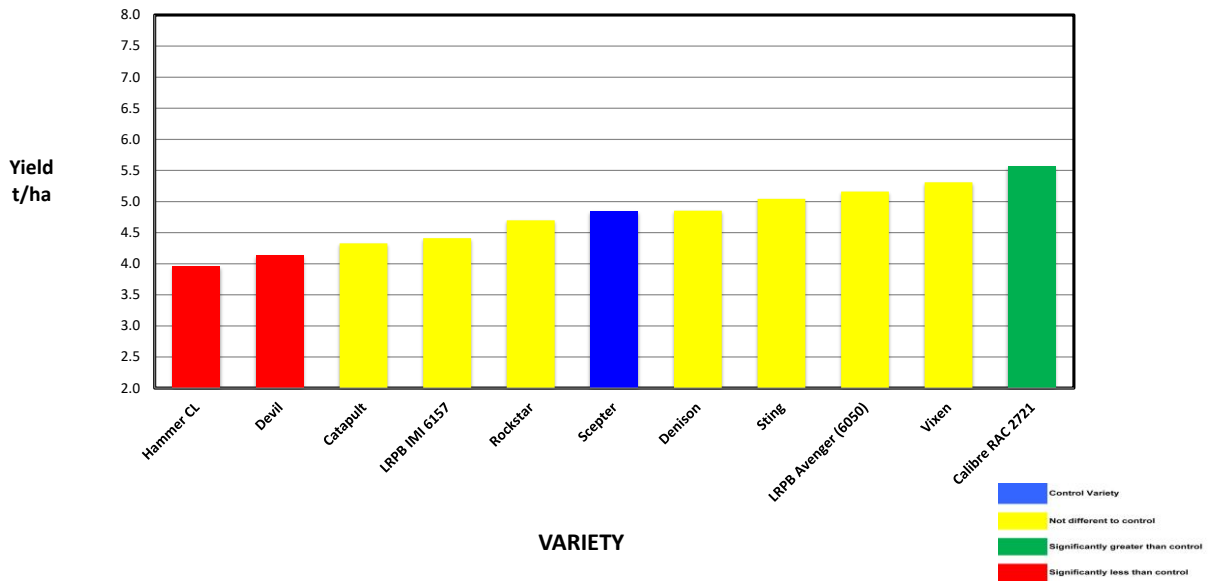

### 2021 SEPWA Wheat Variety Trial Mallee Valley (P. Daw) Ravensthorpe

Variety	Maturity	Yield (t/ha)	% of Scepter	Protein %	Gluten %	Starch %	Hect kg/hl	Screenings %	Falling Numbers	Grade
Hammer CL	Early - Mid	3.958	82%	9.9	19.4	76.5	82.3	0.4	297	AGP1
Devil	Early - Mid	4.134	85%	9.5	19.3	70.7	82.6	0.5	304	ASW1
Catapult	Mid- late	4.326	89%	8.7	15.8	80.0	83.4	0.4	239	AGP1
LRPB IMI 6157	Early - Mid	4.412	91%	9.4	18.7	78.7	81.3	0.4	218	AGP1
Rockstar	Mid- late	4.699	97%	9.8	19.4	79.3	82.0	0.5	279	AGP1
<b>Scepter</b>	<b>Early - Mid</b>	<b>4.840</b>	<b>100%</b>	<b>10.5</b>	<b>23.1</b>	<b>80.2</b>	<b>82.9</b>	<b>0.5</b>	<b>273</b>	<b>AGP1</b>
Denison	Late	4.852	100%	9.1	17.6	69.1	81.0	1.1	274	AGP1
Sting	Early - Mid	5.045	104%	9.5	18.2	69.5	81.8	0.7	319	ASW1
LRPB Avenger (6050)	Early - Mid	5.161	107%	8.7	16.3	63.0	80.3	0.2	288	AGP1
Vixen	Early - Mid	5.309	110%	8.0	14.3	49.7	81.0	0.4	254	AGP1
Calibre RAC 2721	Early - Mid	5.561	115%	8.5	15.7	62.3	81.2	0.5	276	AGP1