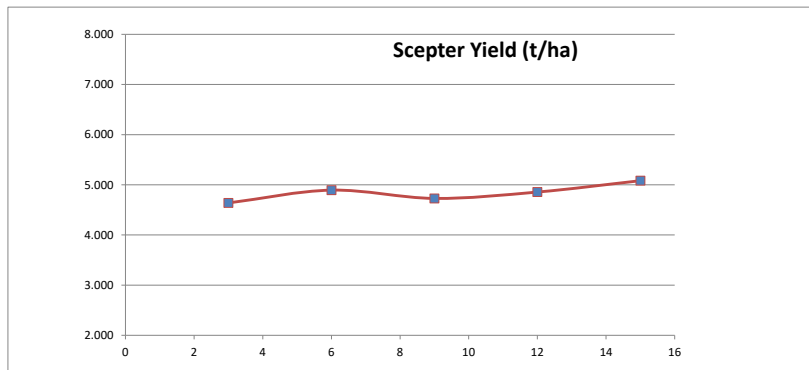

## HARVEST DATA - SEPWA Wheat Variety Trial - Mallee Valley (P. Daw) Ravensthorpe Harvested 13th December 2021

Plot	Variety!	Plot Length	Plot Width	Area (ha)	Weight (kgs)	Yield (t/ha)	Plot 2	% of Site Mean
1	Denison	242	12	0.29	1409	4.852	1	102%
2	Catapult	242	12	0.29	1256	4.326	4	91%
3	Scepter	242	12	0.29	1347	4.639	9	97%
4	Calibre RAC 2721	242	12	0.29	1615	5.561	16	116%
5	Rockstar	242	12	0.29	1365	4.699	25	98%
6	Scepter	242	12	0.29	1421	4.894	36	102%
7	Hammer CL	242	12	0.29	1149	3.958	49	83%
8	LRPB IMI 6157	242	12	0.29	1281	4.412	64	92%
9	Scepter	242	12	0.29	1373	4.729	81	99%
10	Vixen	242	12	0.29	1542	5.309	100	111%
11	Sting	242	12	0.29	1465	5.045	121	106%
12	Scepter	242	12	0.29	1410	4.856	144	102%
13	Devil	242	12	0.29	1201	4.134	169	87%
14	LRPB Avenger (6050)	242	12	0.29	1499	5.161	196	108%
15	Scepter	242	12	0.29	1476	5.082	225	106%

Average of Yield (t/ha)	
Variety!	Total
Hammer CL	3.958
Devil	4.134
Catapult	4.326
LRPB IMI 6157	4.412
Rockstar	4.699
Scepter	4.840
Denison	4.852
Sting	5.045
LRPB Avenger (6050)	5.161
Vixen	5.309
Calibre RAC 2721	5.561
Grand Total	4.777

Plot	Variety!	Plot Length	Plot Width	Area (ha)	Weight (kgs)	Yield (t/ha)	Plot 2	% of Site Mean
3	Scepter	242	12	0.29	1347	4.639	9	97%
6	Scepter	242	12	0.29	1421	4.894	36	102%
9	Scepter	242	12	0.29	1373	4.729	81	99%
12	Scepter	242	12	0.29	1410	4.856	144	102%
15	Scepter	242	12	0.29	1476	5.082	225	106%

#### Plot Dimensions

Length (m) 242  
 Width (m) 12  
 Plot Area (ha) 0.29  
 Conversion Factor 3.44