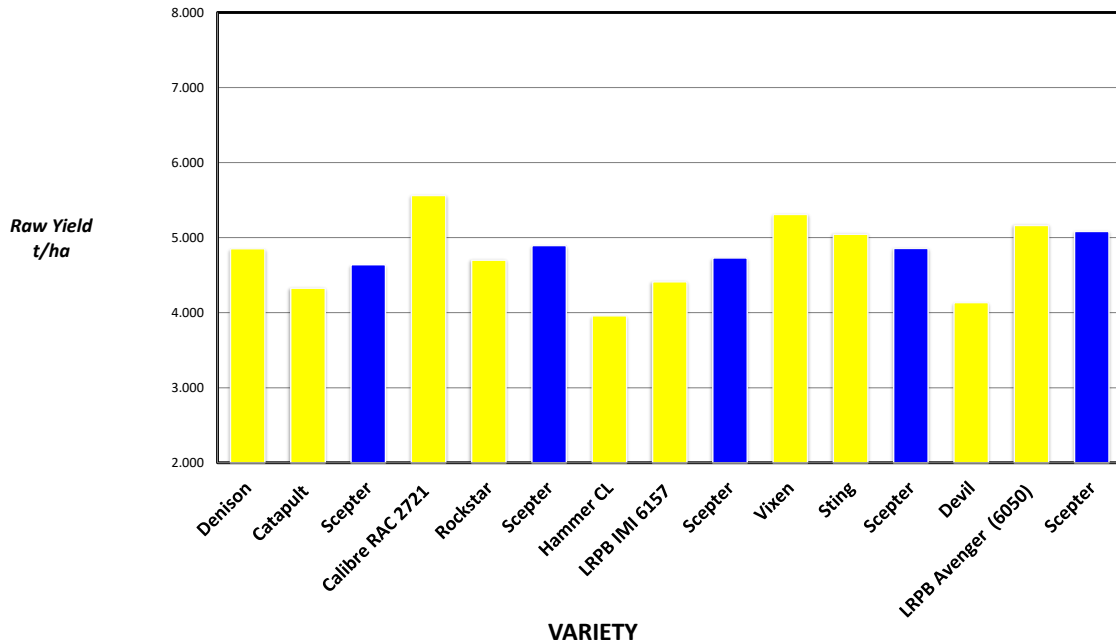

Plot	Variety!	Plot Length	Plot Width	Area (ha)	Weight (kgs)	Yield (t/ha)	Plot 2	% of Site Mean
3	Scepter	242	12	0.29	1347	4.639	9	97%
6	Scepter	242	12	0.29	1421	4.894	36	102%
9	Scepter	242	12	0.29	1373	4.729	81	99%
12	Scepter	242	12	0.29	1410	4.856	144	102%
15	Scepter	242	12	0.29	1476	5.082	225	106%

## 2021 SEPWA Wheat Variety Trial Mallee Valley (P. Daw) Ravensthorpe

Plot	Variety!	Yield (t/ha)	% of Site Mean
1	Denison	4.852	102%
2	Catapult	4.326	91%
3	Scepter	4.639	97%
4	Calibre RAC 2721	5.561	116%
5	Rockstar	4.699	98%
6	Scepter	4.894	102%
7	Hammer CL	3.958	83%
8	LRPB IMI 6157	4.412	92%
9	Scepter	4.729	99%
10	Vixen	5.309	111%
11	Sting	5.045	106%
12	Scepter	4.856	102%
13	Devil	4.134	87%
14	LRPB Avenger (6050)	5.161	108%
15	Scepter	5.082	106%