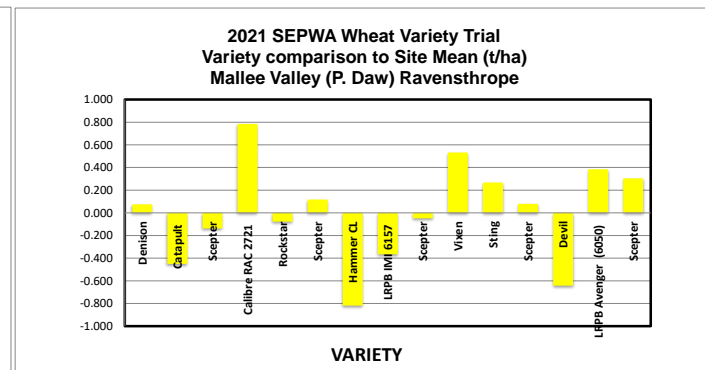

## HARVEST DATA - SEPWA Wheat Variety Trial - Mallee Valley (P. Daw) Ravensthorpe Harvested 13th December 2021

Plot	Variety!	Plot Length	Plot Width	Area (ha)	Weight (kgs)	Yield (t/ha)	Plot 2	% of Site Mean
1	Denison	242	12	0.29	1409	4.852	1	102%
2	Catapult	242	12	0.29	1256	4.326	4	91%
3	Scepter	242	12	0.29	1347	4.639	9	97%
4	Calibre RAC 2721	242	12	0.29	1615	5.561	16	116%
5	Rockstar	242	12	0.29	1365	4.699	25	98%
6	Scepter	242	12	0.29	1421	4.894	36	102%
7	Hammer CL	242	12	0.29	1149	3.958	49	83%
8	LRPB IMI 6157	242	12	0.29	1281	4.412	64	92%
9	Scepter	242	12	0.29	1373	4.729	81	99%
10	Vixen	242	12	0.29	1542	5.309	100	111%
11	Sting	242	12	0.29	1465	5.045	121	106%
12	Scepter	242	12	0.29	1410	4.856	144	102%
13	Devil	242	12	0.29	1201	4.134	169	87%
14	LRPB Avenger (6050)	242	12	0.29	1499	5.161	196	108%
15	Scepter	242	12	0.29	1476	5.082	225	106%

Average of Yield (t/ha)	
Variety!	Total
Hammer CL	3.958
Devil	4.134
Catapult	4.326
LRPB IMI 6157	4.412
Rockstar	4.699
Scepter	4.840
Denison	4.852
Sting	5.045
LRPB Avenger (6050)	5.161
Vixen	5.309
Calibre RAC 2721	5.561
Grand Total	4.777

Plot	Variety!	Plot Length	Plot Width	Area (ha)	Weight (kgs)	Yield (t/ha)	Plot 2	% of Site Mean
3	Scepter	242	12	0.29	1347	4.639	9	97%
6	Scepter	242	12	0.29	1421	4.894	36	102%
9	Scepter	242	12	0.29	1373	4.729	81	99%
12	Scepter	242	12	0.29	1410	4.856	144	102%
15	Scepter	242	12	0.29	1476	5.082	225	106%