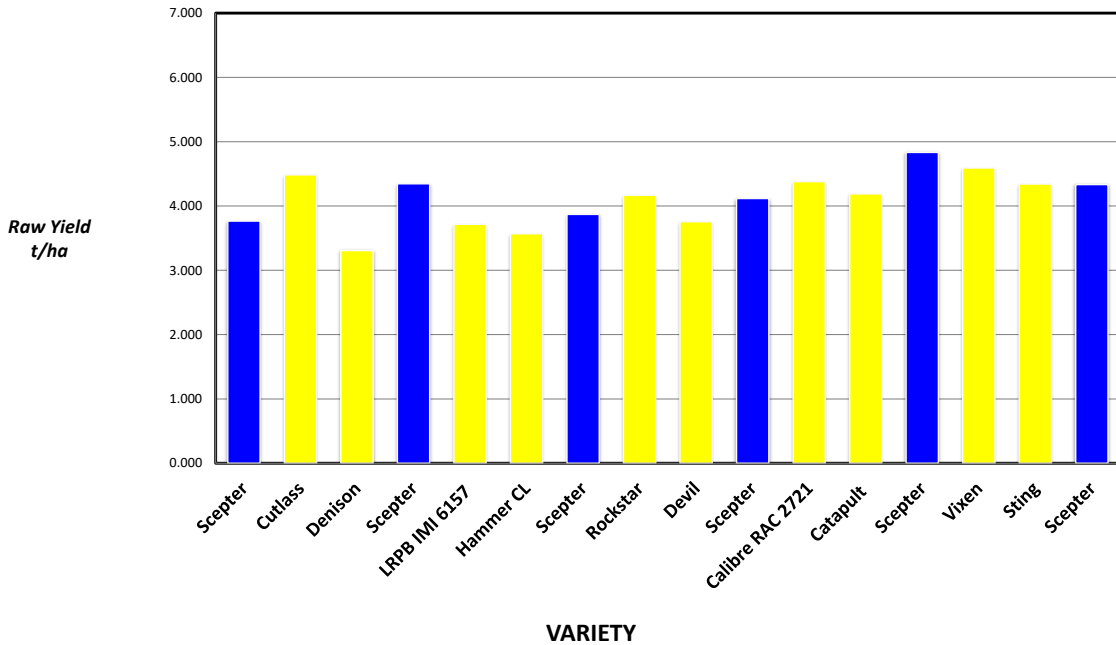

HARVEST DATA - SEPWA Wheat Variety Trial - Mt Burdett Farming Wittenoom Hills Harvested 29th November 2021

Plot	Variety!	Plot Length	Plot Width	Area (ha)	Weight (kgs)	Yield (t/ha)	Plot 2	% of Site Mean
1	Scepter	160	12	0.19	723	3.766	1	92%
2	Cutlass	200	12	0.24	1076	4.483	4	109%
3	Denison	160	12	0.19	635	3.307	9	80%
4	Scepter	200	12	0.24	1043	4.346	16	106%
5	LRPB IMI 6157	200	12	0.24	892	3.717	25	90%
6	Hammer CL	200	12	0.24	856	3.567	36	87%
7	Scepter	160	12	0.19	743	3.870	49	94%
8	Rockstar	200	12	0.24	1000	4.167	64	101%
9	Devil	160	12	0.19	721	3.755	81	91%
10	Scepter	200	12	0.24	988	4.117	100	100%
11	Calibre RAC 2721	160	12	0.19	841	4.380	121	107%
12	Catapult	200	12	0.24	1005	4.188	144	102%
13	Scepter	200	12	0.24	1160	4.833	169	118%
14	Vixen	180	12	0.22	992	4.593	196	112%
15	Sting	200	12	0.24	1042	4.342	225	106%
16	Scepter	200	12	0.24	1040	4.333	256	105%

Plot	Variety!	Plot Length	Plot Width	Area (ha)	Weight (kgs)	Yield (t/ha)	Plot 2	% of Site Mean
1	Scepter	160	12	0.19	723	3.766	1	92%
4	Scepter	200	12	0.24	1043	4.346	16	106%
7	Scepter	160	12	0.19	743	3.870	49	94%
10	Scepter	200	12	0.24	988	4.117	100	100%
13	Scepter	200	12	0.24	1160	4.833	169	118%
16	Scepter	200	12	0.24	1040	4.333	256	105%

PLATINUM SPONSORS

DIAMOND SPONSORS

**Seed Company Sponsors: AGT, Intergrain, Nuseed
SeedNet, Pioneer, Bayer, Pacific Seeds, SeedForce**

2021 SEPWA Wheat Variety Trial Mt Burdett Farming Wittenoom Hills

Plot	Variety!	Yield (t/ha)	% of Site Mean	
1	Scepter	3.766	92%	Frost
2	Cutlass	4.483	109%	
3	Denison	3.307	80%	Frost
4	Scepter	4.346	106%	
5	LRPB IMI 6157	3.717	90%	Frost
6	Hammer CL	3.567	87%	
7	Scepter	3.870	94%	Frost
8	Rockstar	4.167	101%	
9	Devil	3.755	91%	Frost
10	Scepter	4.117	100%	
11	Calibre RAC 2721	4.380	107%	Frost
12	Catapult	4.188	102%	
13	Scepter	4.833	118%	
14	Vixen	4.593	112%	
15	Sting	4.342	106%	
16	Scepter	4.333	105%	