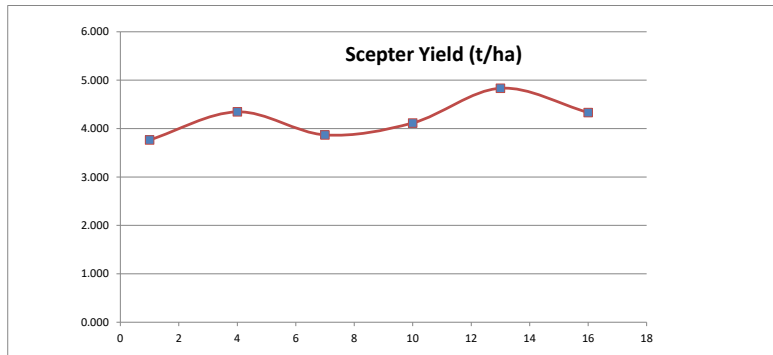

HARVEST DATA - SEPWA Wheat Variety Trial - Mt Burdett Farming Wittenoom Hills Harvested 29th November 2021

Plot	Variety!	Plot Length	Plot Width	Area (ha)	Weight (kgs)	Yield (t/ha)	Plot 2	% of Site Mean
1	Scepter	160	12	0.19	723	3.766	1	92%
2	Cutlass	200	12	0.24	1076	4.483	4	109%
3	Denison	160	12	0.19	635	3.307	9	80%
4	Scepter	200	12	0.24	1043	4.346	16	106%
5	LRPB IMI 6157	200	12	0.24	892	3.717	25	90%
6	Hammer CL	200	12	0.24	856	3.567	36	87%
7	Scepter	160	12	0.19	743	3.870	49	94%
8	Rockstar	200	12	0.24	1000	4.167	64	101%
9	Devil	160	12	0.19	721	3.755	81	91%
10	Scepter	200	12	0.24	988	4.117	100	100%
11	Calibre RAC 2721	160	12	0.19	841	4.380	121	107%
12	Catapult	200	12	0.24	1005	4.188	144	102%
13	Scepter	200	12	0.24	1160	4.833	169	118%
14	Vixen	180	12	0.22	992	4.593	196	112%
15	Sting	200	12	0.24	1042	4.342	225	106%
16	Scepter	200	12	0.24	1040	4.333	256	105%

Plots affected by Frost - weigh adjusted based on visual assessment

Average of Yield (t/ha)	Total
Denison	3.307
Hammer CL	3.567
LRPB IMI 6157	3.717
Devil	3.755
Rockstar	4.167
Catapult	4.188
Scepter	4.211
Sting	4.342
Calibre RAC 2721	4.380
Cutlass	4.483
Vixen	4.593
Grand Total	4.110

Plot	Variety!	Plot Length	Plot Width	Area (ha)	Weight (kgs)	Yield (t/ha)	Plot 2	% of Site Mean
1	Scepter	160	12	0.19	723	3.766	1	92%
4	Scepter	200	12	0.24	1043	4.346	16	106%
7	Scepter	160	12	0.19	743	3.870	49	94%
10	Scepter	200	12	0.24	988	4.117	100	100%
13	Scepter	200	12	0.24	1160	4.833	169	118%
16	Scepter	200	12	0.24	1040	4.333	256	105%

Plot Dimensions

Length (m) 200
Width (m) 12
Plot Area (ha) 0.24
Conversion Factor 4.17

Rainfall Data

Growing Season (mm) 298.6
Site Yield (t/ha) 4.11
kg/mm - Rainfall 13.8

RAINFALL 2021 (mm)	January	26.4	Cumulative Growing Season Rainfall
	February	25.2	
	March	22.6	
	April	25.8	
	May	48.4	
	June	66.6	
	July	46.2	
	August	31	
	September	30.6	
	October	50	
	November	2.8	
	Total	375.6	