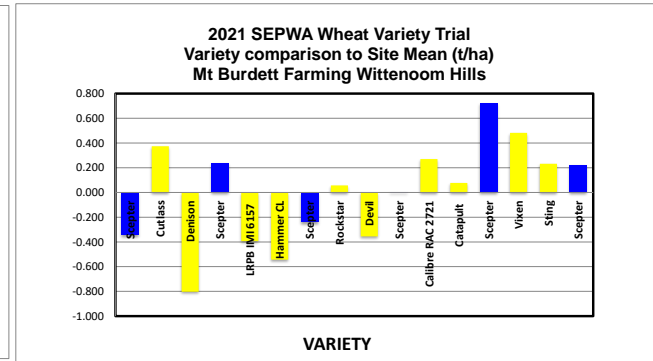

HARVEST DATA - SEPWA Wheat Variety Trial - Mt Burdett Farming Wittenoom Hills Harvested 29th November 2021

Plot	Variety!	Plot Length	Plot Width	Area (ha)	Weight (kgs)	Yield (t/ha)	Plot 2	% of Site Mean
1	Scepter	160	12	0.19	723	3.766	1	92%
2	Cutlass	200	12	0.24	1076	4.483	4	109%
3	Denison	160	12	0.19	635	3.307	9	80%
4	Scepter	200	12	0.24	1043	4.346	16	106%
5	LRPB IMI 6157	200	12	0.24	892	3.717	25	90%
6	Hammer CL	200	12	0.24	856	3.567	36	87%
7	Scepter	160	12	0.19	743	3.870	49	94%
8	Rockstar	200	12	0.24	1000	4.167	64	101%
9	Devil	160	12	0.19	721	3.755	81	91%
10	Scepter	200	12	0.24	988	4.117	100	100%
11	Calibre RAC 2721	160	12	0.19	841	4.380	121	107%
12	Catapult	200	12	0.24	1005	4.188	144	102%
13	Scepter	200	12	0.24	1160	4.833	169	118%
14	Vixen	180	12	0.22	992	4.593	196	112%
15	Sting	200	12	0.24	1042	4.342	225	106%
16	Scepter	200	12	0.24	1040	4.333	256	105%

Plots affected by Frost - weigh adjusted based on visual assessment

Average of Yield (t/ha)	Total
Denison	3.307
Hammer CL	3.567
LRPB IMI 6157	3.717
Devil	3.755
Rockstar	4.167
Catapult	4.188
Scepter	4.211
Sting	4.342
Calibre RAC 2721	4.380
Cutlass	4.483
Vixen	4.593
Grand Total	4.110

Plot	Variety!	Plot Length	Plot Width	Area (ha)	Weight (kgs)	Yield (t/ha)	Plot 2	% of Site Mean
1	Scepter	160	12	0.19	723	3.766	1	92%
4	Scepter	200	12	0.24	1043	4.346	16	106%
7	Scepter	160	12	0.19	743	3.870	49	94%
10	Scepter	200	12	0.24	988	4.117	100	100%
13	Scepter	200	12	0.24	1160	4.833	169	118%
16	Scepter	200	12	0.24	1040	4.333	256	105%