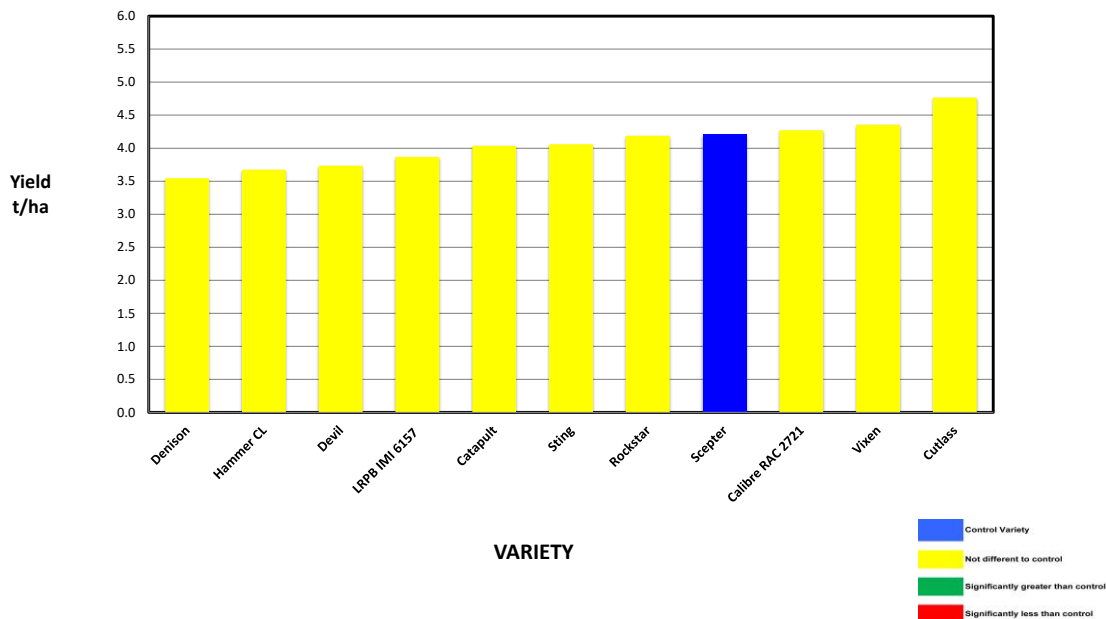

Statistical Analysis

Site Mean (t/ha) 4.110
 Probability 0.485
 Least significant difference 5% 1.061
 CV % 8.1

Plot Dimensions

Length (m)	Width (m)	Area (m2)	Conversion Factor
200	12	0.192	5.21

DIAMOND SPONSORS

**Seed Company Sponsors: AGT, Intergrain, Nuseed
SeedNet, Pioneer, Bayer, Pacific Seeds, SeedForce**

2021 SEPWA Wheat Variety Trial Mt Burdett Farming Wittenoom Hills

Variety	Maturity	Yield (t/ha)	% of Scepter	Protein %	Gluten %	Starch %	Hect kg/hl	Screenings %	Falling Numbers	Grade
Denison	Late	3.546	84%	12.0	28.3	60.5	80.6	1.2	413	APW1
Hammer CL	Early - Mid	3.675	87%	14.4	37.1	57.0	79.5	0.9	321	H1
Devil	Early - Mid	3.734	89%	12.8	31.5	55.0	78.5	1.2	395	H2
LRPB IMI 6157	Early - Mid	3.868	92%	12.5	29.4	62.8	73.4	1.6	85	FED1
Catapult	Mid- late	4.036	96%	13.1	32.2	62.6	74.5	1.0	391	H1
Sting	Early - Mid	4.060	96%	11.0	25.1	53.5	74.5	2.3	294	AGP1
Rockstar	Mid- late	4.188	99%	13.1	34.1	57.8	79.6	1.2	352	H1
Scepter	Early - Mid	4.211	100%	12.3	29.8	53.4	76.1	2.0	350	H2
Calibre RAC 2721	Early - Mid	4.272	101%	12.3	30.5	54.5	74.1	2.5	316	H2
Vixen	Early - Mid	4.354	103%	13.3	32.8	54.2	74.5	3.1	243	AGP1
Cutlass	Mid- late	4.765	113%	11.9	27.9	62.1	80.2	0.8	249	AGP1