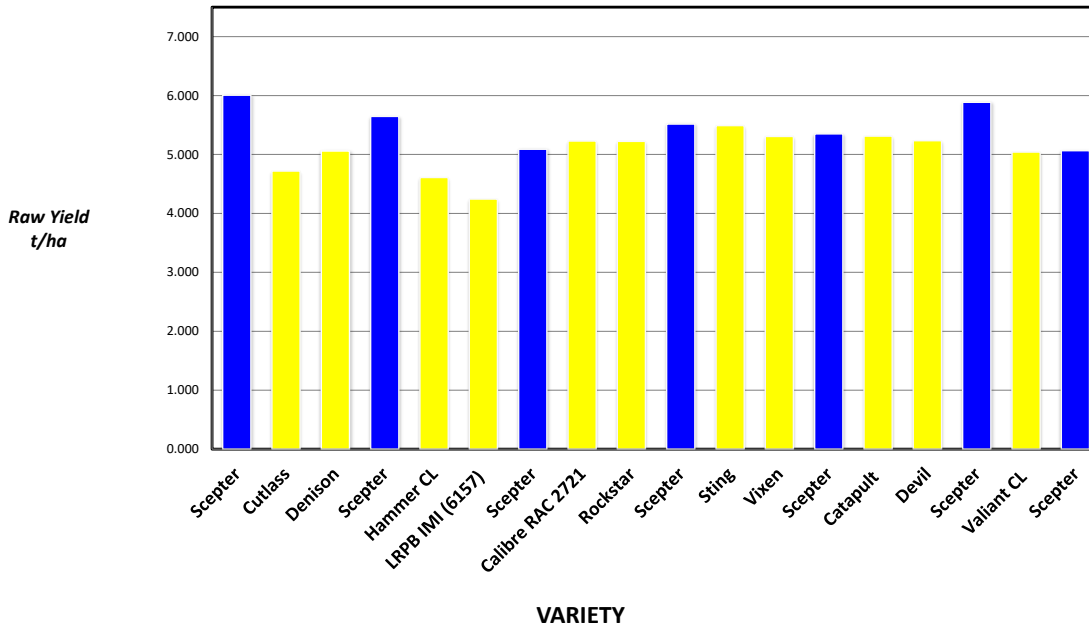

HARVEST DATA - SEPWA Wheat Variety Trial -Neds Corner Trading (K Barrett), Munglinup Harvested 27th November 2021

Plot	Variety!	Plot Length	Plot Width	Area (ha)	Weight (kgs)	Yield (t/ha)	Plot 2	% of Site Mean
1	Scepter	160	12	0.19	1153	6.005	1	115%
2	Cutlass	160	12	0.19	906	4.719	4	90%
3	Denison	160	12	0.19	971	5.059	9	97%
4	Scepter	160	12	0.19	1084	5.646	16	108%
5	Hammer CL	160	12	0.19	885	4.609	25	88%
6	LRPB IMI (6157)	160	12	0.19	815	4.244	36	81%
7	Scepter	160	12	0.19	977	5.089	49	97%
8	Calibre RAC 2721	160	12	0.19	1004	5.229	64	100%
9	Rockstar	160	12	0.19	1003	5.223	81	100%
10	Scepter	160	12	0.19	1059	5.516	100	106%
11	Sting	160	12	0.19	1054	5.490	121	105%
12	Vixen	160	12	0.19	1019	5.305	144	102%
13	Scepter	160	12	0.19	1027	5.349	169	102%
14	Catapult	160	12	0.19	1020	5.313	196	102%
15	Devil	160	12	0.19	1005	5.234	225	100%
16	Scepter	160	12	0.19	1130	5.885	256	113%
17	Valliant CL	160	12	0.19	968	5.042	289	97%
18	Scepter	160	12	0.19	972	5.064	324	97%

Plot	Variety!	Plot Length	Plot Width	Area (ha)	Weight (kgs)	Yield (t/ha)	Plot 2	% of Site Mean
1	Scepter	160	12	0.19	1153	6.005	1	115%
4	Scepter	160	12	0.19	1084	5.646	16	108%
7	Scepter	160	12	0.19	977	5.089	49	97%
10	Scepter	160	12	0.19	1059	5.516	100	106%
13	Scepter	160	12	0.19	1027	5.349	169	102%
16	Scepter	160	12	0.19	1130	5.885	256	113%
18	Scepter	160	12	0.19	972	5.064	324	97%

Plot	Variety!	Yield (t/ha)	% of Site Mean
1	Scepter	6.005	115%
2	Cutlass	4.719	90%
3	Denison	5.059	97%
4	Scepter	5.646	108%
5	Hammer CL	4.609	88%
6	LRPB IMI (6157)	4.244	81%
7	Scepter	5.089	97%
8	Calibre RAC 2721	5.229	100%
9	Rockstar	5.223	100%
10	Scepter	5.516	106%
11	Sting	5.490	105%
12	Vixen	5.305	102%
13	Scepter	5.349	102%
14	Catapult	5.313	102%
15	Devil	5.234	100%
16	Scepter	5.885	113%
17	Valiant CL	5.042	97%
18	Scepter	5.064	97%