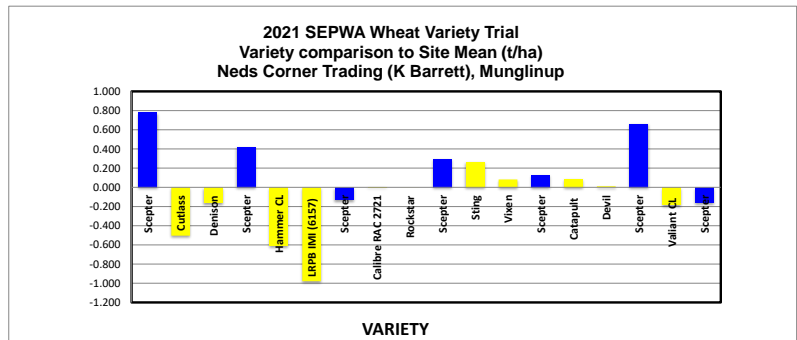

HARVEST DATA - SEPWA Wheat Variety Trial -Neds Corner Trading (K Barrett), Munglinup Harvested 27th November 2021

Plot	Variety!	Plot Length	Plot Width	Area (ha)	Weight (kgs)	Yield (t/ha)	Plot 2	% of Site Mean
1	Scepter	160	12	0.19	1153	6.005	1	115%
2	Cutlass	160	12	0.19	906	4.719	4	90%
3	Denison	160	12	0.19	971	5.059	9	97%
4	Scepter	160	12	0.19	1084	5.646	16	108%
5	Hammer CL	160	12	0.19	885	4.609	25	88%
6	LRPB IMI (6157)	160	12	0.19	815	4.244	36	81%
7	Scepter	160	12	0.19	977	5.089	49	97%
8	Calibre RAC 2721	160	12	0.19	1004	5.229	64	100%
9	Rockstar	160	12	0.19	1003	5.223	81	100%
10	Scepter	160	12	0.19	1059	5.516	100	106%
11	Sting	160	12	0.19	1054	5.490	121	105%
12	Vixen	160	12	0.19	1019	5.305	144	102%
13	Scepter	160	12	0.19	1027	5.349	169	102%
14	Catapult	160	12	0.19	1020	5.313	196	102%
15	Devil	160	12	0.19	1005	5.234	225	100%
16	Scepter	160	12	0.19	1130	5.885	256	113%
17	Valliant CL	160	12	0.19	968	5.042	289	97%
18	Scepter	160	12	0.19	972	5.064	324	97%

Average of Yield (t/ha)	Total
Variety!	
LRPB IMI (6157)	4.244
Hammer CL	4.609
Cutlass	4.719
Valliant CL	5.042
Denison	5.059
Rockstar	5.223
Calibre RAC 2721	5.229
Devil	5.234
Vixen	5.305
Catapult	5.313
Sting	5.490
Scepter	5.508
Grand Total	5.223

Plot	Variety!	Plot Length	Plot Width	Area (ha)	Weight (kgs)	Yield (t/ha)	Plot 2	% of Site Mean
1	Scepter	160	12	0.19	1153	6.005	1	115%
4	Scepter	160	12	0.19	1084	5.646	16	108%
7	Scepter	160	12	0.19	977	5.089	49	97%
10	Scepter	160	12	0.19	1059	5.516	100	106%
13	Scepter	160	12	0.19	1027	5.349	169	102%
16	Scepter	160	12	0.19	1130	5.885	256	113%
18	Scepter	160	12	0.19	972	5.064	324	97%