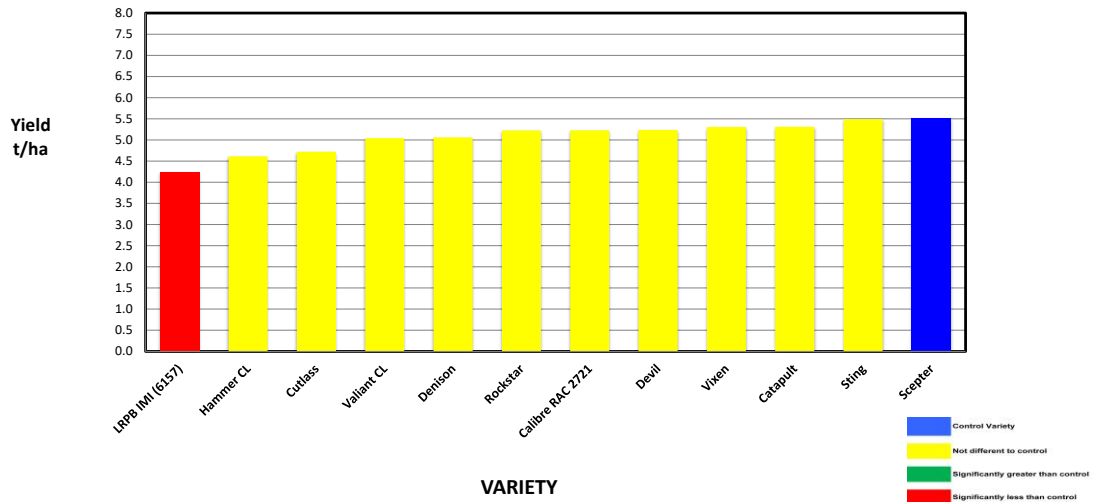

Plot	Variety!	Yield (t/ha)	% of Site Mean
1	Scepter	6.005	115%
2	Cutlass	4.719	90%
3	Denison	5.059	97%
4	Scepter	5.646	108%
5	Hammer CL	4.609	88%
6	LRPB IMI (6157)	4.244	81%
7	Scepter	5.089	97%
8	Calibre RAC 2721	5.229	100%
9	Rockstar	5.223	100%
10	Scepter	5.516	106%
11	Sting	5.490	105%
12	Vixen	5.305	102%
13	Scepter	5.349	102%
14	Catapult	5.313	102%
15	Devil	5.234	100%
16	Scepter	5.885	113%
17	Valiant CL	5.042	97%
18	Scepter	5.064	97%

Site Details

Soil Description: Sandy Gravel
Date Sown: Friday, 21 May 2021
Date Harvested: Saturday, 27 November 2021
Seeding Rate: 100 kg/ha

Statistical Analysis

Site Mean (t/ha) 5.223
Probability 0.304
Least significant difference 5% 0.9594
CV % 7.0

Plot Dimensions

Length (m)	Width (m)	Area (m ²)	Conversion Factor
160	12	0.19	5.21

PLATINUM SPONSORS

DIAMOND SPONSORS

Seed Company Sponsors: AGT, Intergrain, Nuseed
 SeedNet, Pioneer, Bayer, Pacific Seeds, SeedForce

2020 SEPWA Wheat Variety Trial Neds Corner Trading (K Barrett), Munglinup

Variety	Maturity	Yield (t/ha)	% of Scepter	Protein %	Gluten %	Starch %	Hect kg/hl	Screenings %	Falling Numbers	Grade
LRPB IMI (6157)	Early - Mid	4.244	77%	11.3	25.1	78.7	76.8	0.6	204	AGP1
Hammer CL	Early - Mid	4.609	84%	10.8	21.2	73.7	81.7	1.0	372	APW1
Cutlass	Mid- late	4.719	86%	10.9	20.9	84.3	83.1	0.3	330	APW1
Valiant CL	Late	5.042	92%	11.0	23.9	81.6	83.7	0.3	302	APW1
Denison	Late	5.059	92%	11.1	24.0	80.9	82.2	0.4	357	APW1
Rockstar	Mid- late	5.223	95%	10.0	19.0	73.5	81.2	0.3	285	AGP1
Calibre RAC 2721	Early - Mid	5.229	95%	10.5	20.3	73.3	77.8	0.5	351	APW1
Devil	Early - Mid	5.234	95%	10.8	23.1	68.6	79.6	0.6	333	APW1
Vixen	Early - Mid	5.305	96%	10.1	18.5	64.4	81.0	0.6	362	APW2
Catapult	Mid- late	5.312	96%	10.4	21.7	72.4	82.1	0.4	374	APW2
Sting	Early - Mid	5.490	100%	10.5	21.5	69.6	79.1	1.1	342	APW1
Scepter	Early - Mid	5.508	100%	10.3	20.5	67.2	79.5	0.8	350	APW2