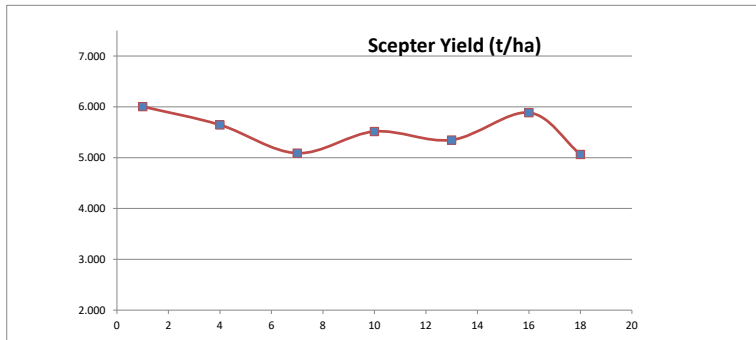

HARVEST DATA - SEPWA Wheat Variety Trial -Neds Corner Trading (K Barrett), Munglinup Harvested 27th November 2021

Plot	Variety!	Plot Length	Plot Width	Area (ha)	Weight (kgs)	Yield (t/ha)	Plot 2	% of Site Mean
1	Scepter	160	12	0.19	1153	6.005	1	115%
2	Cutlass	160	12	0.19	906	4.719	4	90%
3	Denison	160	12	0.19	971	5.059	9	97%
4	Scepter	160	12	0.19	1084	5.646	16	108%
5	Hammer CL	160	12	0.19	885	4.609	25	88%
6	LRPB IMI (6157)	160	12	0.19	815	4.244	36	81%
7	Scepter	160	12	0.19	977	5.089	49	97%
8	Calibre RAC 2721	160	12	0.19	1004	5.229	64	100%
9	Rockstar	160	12	0.19	1003	5.223	81	100%
10	Scepter	160	12	0.19	1059	5.516	100	106%
11	Sting	160	12	0.19	1054	5.490	121	105%
12	Vixen	160	12	0.19	1019	5.305	144	102%
13	Scepter	160	12	0.19	1027	5.349	169	102%
14	Catapult	160	12	0.19	1020	5.313	196	102%
15	Devil	160	12	0.19	1005	5.234	225	100%
16	Scepter	160	12	0.19	1130	5.885	256	113%
17	Valliant CL	160	12	0.19	968	5.042	289	97%
18	Scepter	160	12	0.19	972	5.064	324	97%

Average of Yield (t/ha)	Total
Variety!	
LRPB IMI (6157)	4.244
Hammer CL	4.609
Cutlass	4.719
Valliant CL	5.042
Denison	5.059
Rockstar	5.223
Calibre RAC 2721	5.229
Devil	5.234
Vixen	5.305
Catapult	5.313
Sting	5.490
Scepter	5.508
Grand Total	5.223

Plot	Variety!	Plot Length	Plot Width	Area (ha)	Weight (kgs)	Yield (t/ha)	Plot 2	% of Site Mean
1	Scepter	160	12	0.19	1153	6.005	1	115%
4	Scepter	160	12	0.19	1084	5.646	16	108%
7	Scepter	160	12	0.19	977	5.089	49	97%
10	Scepter	160	12	0.19	1059	5.516	100	106%
13	Scepter	160	12	0.19	1027	5.349	169	102%
16	Scepter	160	12	0.19	1130	5.885	256	113%
18	Scepter	160	12	0.19	972	5.064	324	97%

Plot Dimensions

Length (m) 160
Width (m) 12
Plot Area (ha) 0.19
Conversion Factor 5.21

Rainfall Data

Growing Season (mm) 340.2
Site Yield (t/ha) 5.223
kg/mm - Rainfall 15.4

RAINFALL 2021 (mm)	January	6.4	
	February	26.8	
	March	23.6	
	April	64.8	64.8
	May	64.8	129.6
	June	67.6	197.2
	July	59.4	256.6
	August	38	294.6
	September	15.8	310.4
	October	29.8	340.2
	November	11.4	
	Total	408.4	