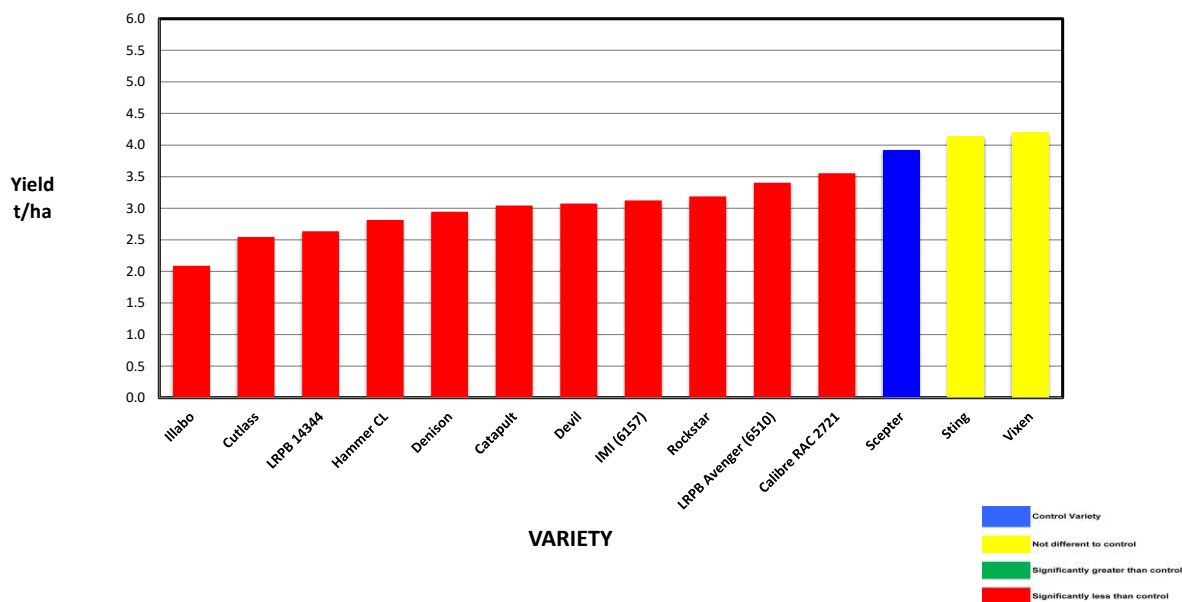

Plot Dimensions

Length (m)	Width (m)	Area (m2)	Conversion Factor
250	12	0.30	3.33

PLATINUM SPONSORS

DIAMOND SPONSORS

Seed Company Sponsors: AGT, Intergrain, Nuseed
 SeedNet, Pioneer, Bayer, Pacific Seeds, SeedForce

2021 SEPWA Wheat Variety Trial DC & JA Sanderson, Grass Patch

Variety	Maturity	Yield (t/ha)	% of Scepter	Protein %	Gluten %	Starch %	Hect kg/ha	Screenings %	Falling Numbers	Grade
Illabo	Winter	2.090	53%	13.2	31.6	73.5	72.5	5.0	391	AUH 2
Cutlass	Mid- late	2.546	65%	12.6	29.9	77.5	78.6	1.1	331	APW1
LRPB 14344	Winter	2.636	67%	12.7	29.0	78.9	79.9	1.1	348	APW1
Hammer CL	Early - Mid	2.813	72%	11.0	24.4	65.3	81.0	0.8	442	APW1
Denison	Late	2.943	75%	11.4	26.2	77.3	79.3	1.9	343	APW1
Catapult	Mid- late	3.043	78%	11.6	26.8	77.0	81.3	0.7	435	H2
Devil	Early - Mid	3.073	78%	9.9	21.5	74.3	81.8	0.6	420	ASW1
IMI (6157)	Early - Mid	3.123	80%	10.8	24.0	70.7	81.2	1.8	424	APW1
Rockstar	Mid- late	3.186	81%	11.4	26.6	72.7	78.6	0.9	412	APW1
LRPB Avenger (6510)	Early - Mid	3.403	87%	10.6	23.7	64.8	80.6	0.8	444	APW1
Calibre RAC 2721	Early - Mid	3.553	91%	10.5	23.7	68.8	80.7	1.5	419	APW1
Scepter	Early - Mid	3.918	100%	10.6	24.1	65.5	82.7	0.8	389	APW1
Sting	Early - Mid	4.136	106%	9.6	19.1	70.4	82.8	1.0	445	ASW1
Vixen	Early - Mid	4.196	107%	9.2	17.5	60.7	80.0	0.9	420	ASW1