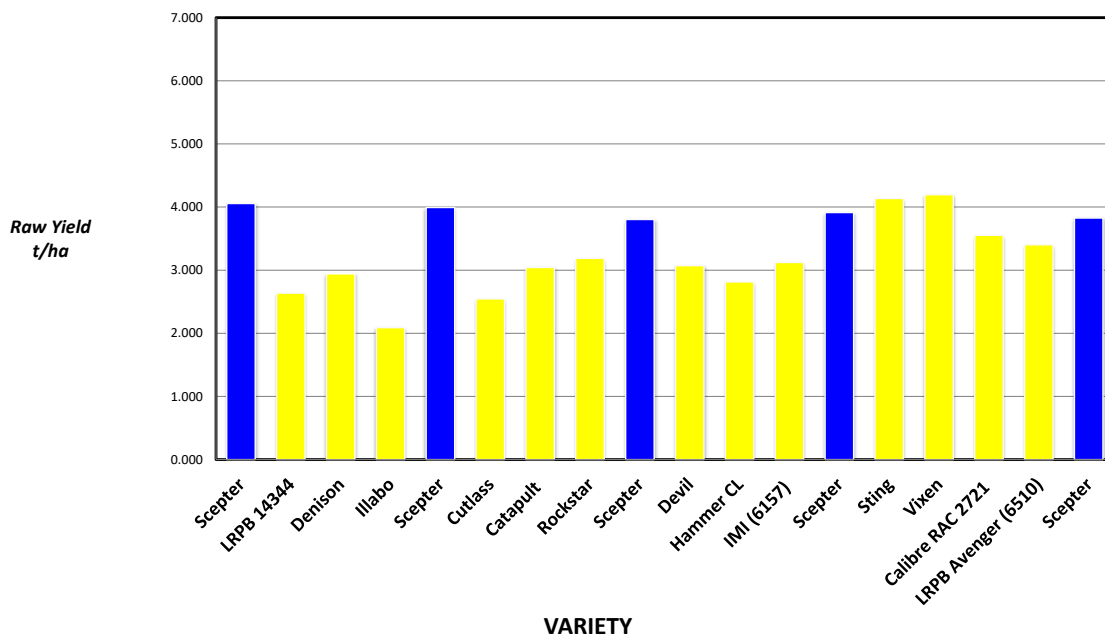

PLATINUM SPONSORS

DIAMOND SPONSORS

**Seed Company Sponsors : AGT, Intergrain, Nuseed
SeedNet, Pioneer, Bayer, Pacific Seeds, SeedForce**

2021 SEPWA Wheat Variety Trial DC & JA Sanderson, Grass Patch

Plot	Variety!	Yield (t/ha)	% of Site Mean
1	Scepter	4.056	121%
2	LRPB 14344	2.636	79%
3	Denison	2.943	88%
4	Illabo	2.090	62%
5	Scepter	3.993	119%
6	Cutlass	2.546	76%
7	Catapult	3.043	91%
8	Rockstar	3.186	95%
9	Scepter	3.803	113%
10	Devil	3.073	92%
11	Hammer CL	2.813	84%
12	IMI (6157)	3.123	93%
13	Scepter	3.913	117%
14	Sting	4.136	123%
15	Vixen	4.196	125%
16	Calibre RAC 2721	3.553	106%
17	LRPB Avenger (6510)	3.403	102%
18	Scepter	3.826	114%

Site Details

Soil Description: Duplex
Date Sown: Friday, 7 May 2021
Date Harvested: Friday, 3 December 2021
Seeding Rate: 60 kg/ha

Statistical Analysis

Site Mean (t/ha) 3.352
Probability 0.001
Least significant difference 5% 0.328
CV % 3.2