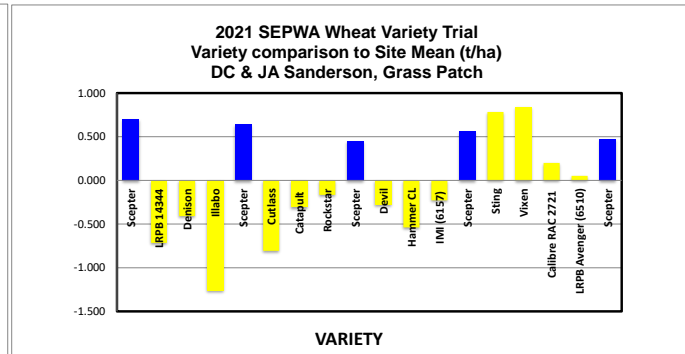

HARVEST DATA - SEPWA Wheat Variety Trial - DC & JA Sanderson, Grass Patch Harvested 3rd December 2021

Plot	Variety!	Plot Length	Plot Width	Area (ha)	Weight (kgs)	Yield (t/ha)	Plot 2	% of Site Mean
1	Scepter	250	12	0.30	1352	4.056	1	121%
2	LRPB 14344	250	12	0.30	879	2.636	4	79%
3	Denison	250	12	0.30	981	2.943	9	88%
4	Illabo	250	12	0.30	697	2.090	16	62%
5	Scepter	250	12	0.30	1331	3.993	25	119%
6	Cutlass	250	12	0.30	849	2.546	36	76%
7	Catapult	250	12	0.30	1014	3.043	49	91%
8	Rockstar	250	12	0.30	1062	3.186	64	95%
9	Scepter	250	12	0.30	1268	3.803	81	113%
10	Devil	250	12	0.30	1024	3.073	100	92%
11	Hammer CL	250	12	0.30	938	2.813	121	84%
12	IMI (6157)	250	12	0.30	1041	3.123	144	93%
13	Scepter	250	12	0.30	1304	3.913	169	117%
14	Sting	250	12	0.30	1379	4.136	196	123%
15	Vixen	250	12	0.30	1399	4.196	225	125%
16	Calibre RAC 2721	250	12	0.30	1184	3.553	256	106%
17	LRPB Avenger (6510)	250	12	0.30	1134	3.403	289	102%
18	Scepter	250	12	0.30	1275	3.826	324	114%

Average of Yield (t/ha)	Total
Variety!	
Illabo	2.090
Cutlass	2.546
LRPB 14344	2.636
Hammer CL	2.813
Denison	2.943
Catapult	3.043
Devil	3.073
IMI (6157)	3.123
Rockstar	3.186
LRPB Avenger (6510)	3.403
Calibre RAC 2721	3.553
Scepter	3.918
Sting	4.136
Vixen	4.196
Grand Total	3.352

Plot	Variety!	Plot Length	Plot Width	Area (ha)	Weight (kgs)	Yield (t/ha)	Plot 2	% of Site Mean
1	Scepter	250	12	0.30	1352	4.056	1	121%
5	Scepter	250	12	0.30	1331	3.993	25	119%
9	Scepter	250	12	0.30	1268	3.803	81	113%
13	Scepter	250	12	0.30	1304	3.913	169	117%
18	Scepter	250	12	0.30	1275	3.826	324	114%