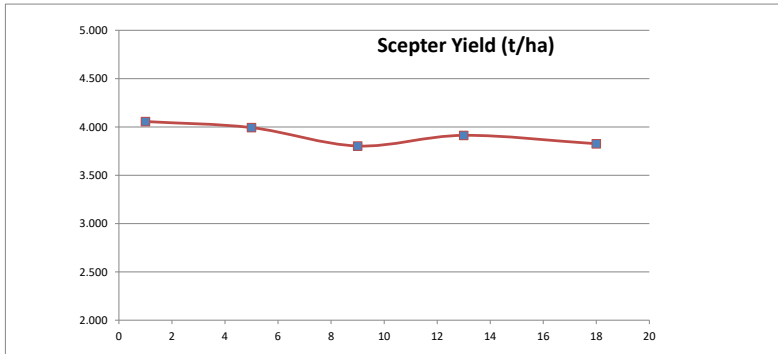

HARVEST DATA - SEPWA Wheat Variety Trial - DC & JA Sanderson, Grass Patch Harvested 3rd December 2021

Plot	Variety!	Plot Length	Plot Width	Area (ha)	Weight (kgs)	Yield (t/ha)	Plot 2	% of Site Mean
1	Scepter	250	12	0.30	1352	4.056	1	121%
2	LRPB 14344	250	12	0.30	879	2.636	4	79%
3	Denison	250	12	0.30	981	2.943	9	88%
4	Illabo	250	12	0.30	697	2.090	16	62%
5	Scepter	250	12	0.30	1331	3.993	25	119%
6	Cutlass	250	12	0.30	849	2.546	36	76%
7	Catapult	250	12	0.30	1014	3.043	49	91%
8	Rockstar	250	12	0.30	1062	3.186	64	95%
9	Scepter	250	12	0.30	1268	3.803	81	113%
10	Devil	250	12	0.30	1024	3.073	100	92%
11	Hammer CL	250	12	0.30	938	2.813	121	84%
12	IMI (6157)	250	12	0.30	1041	3.123	144	93%
13	Scepter	250	12	0.30	1304	3.913	169	117%
14	Sting	250	12	0.30	1379	4.136	196	123%
15	Vixen	250	12	0.30	1399	4.196	225	125%
16	Calibre RAC 2721	250	12	0.30	1184	3.553	256	106%
17	LRPB Avenger (6510)	250	12	0.30	1134	3.403	289	102%
18	Scepter	250	12	0.30	1275	3.826	324	114%

Plot	Variety!	Plot Length	Plot Width	Area (ha)	Weight (kgs)	Yield (t/ha)	Plot 2	% of Site Mean
1	Scepter	250	12	0.30	1352	4.056	1	121%
5	Scepter	250	12	0.30	1331	3.993	25	119%
9	Scepter	250	12	0.30	1268	3.803	81	113%
13	Scepter	250	12	0.30	1304	3.913	169	117%
18	Scepter	250	12	0.30	1275	3.826	324	114%

Site Details

Soil Description: Duplex
Date Sown: Friday, 7 May 2021
Date Harvested: Friday, 3 December 2021
Seeding Rate: 60 kg/ha

Statistical Analysis

Site Mean (t/ha) 3.352
Probability 0.001
Least significant difference 5% 0.328
CV % 3.2

Plot Dimensions

Length (m) 250
 Width (m) 12
 Plot Area (ha) 0.30
 Conversion Factor 3.33

Rainfall Data

Growing Season (mm) 244
 Site Yield (t/ha) 3.352
 kg/mm - Rainfall 13.7

RAINFALL 2021 (mm)	January	11	Cumulative Growing Season Rainfall
	February	37.4	
	March	27.2	
	April	23.4	
	May	41.4	
	June	60.8	
	July	42.6	
	August	18.4	
	September	25.2	
	October	32.2	
	November	2	
	Total	321.6	