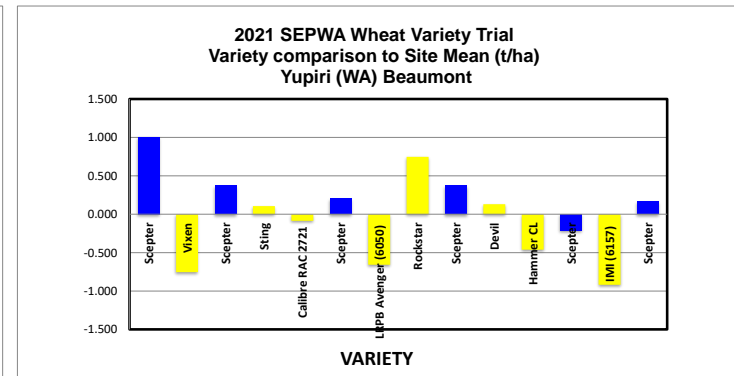

HARVEST DATA - SEPWA Wheat Variety Trial - Yupiri (WA) Beaumont Harvested 8th December 2021

Plot	Variety!	Plot Length	Plot Width	Area (ha)	Weight (kgs)	Yield (t/ha)	Plot 2	% of Site Mean
1	Scepter	180	12	0.22	983	4.550	1	128%
2	Vixen	180	12	0.22	603	2.791	4	79%
3	Scepter	180	12	0.22	846	3.916	9	110%
4	Sting	180	12	0.22	788	3.650	16	103%
5	Calibre RAC 2721	180	12	0.22	747	3.458	25	98%
6	Scepter	180	12	0.22	810	3.750	36	106%
7	LRPB Avenger (6050)	180	12	0.22	624	2.888	49	81%
8	Rockstar	180	12	0.22	927	4.291	64	121%
9	Scepter	200	12	0.24	940	3.916	81	110%
10	Devil	200	12	0.24	882	3.675	100	104%
11	Hammer CL	200	12	0.24	740	3.083	121	87%
12	Scepter	200	12	0.24	800	3.333	144	94%
13	IMI (6157)	200	12	0.24	630	2.625	169	74%
14	Scepter	200	12	0.24	890	3.708	196	105%

Trial affected by frost - noticeable early maturity varieties Vixen, LRPB Avenger and IMI6157

Plot	Variety!	Plot Length	Plot Width	Area (ha)	Weight (kgs)	Yield (t/ha)	Plot 2	% of Site Mean
1	Scepter	180	12	0.22	983	4.550	1	128%
3	Scepter	180	12	0.22	846	3.916	9	110%
6	Scepter	180	12	0.22	810	3.750	36	106%
9	Scepter	200	12	0.24	940	3.916	81	110%
12	Scepter	200	12	0.24	800	3.333	144	94%
14	Scepter	200	12	0.24	890	3.708	196	105%

Average of Yield (t/ha)	
Variety!	Total
IMI (6157)	2.625
Vixen	2.791
LRPB Avenger (6050)	2.888
Hammer CL	3.083
Calibre RAC 2721	3.458
Sting	3.650
Devil	3.675
Scepter	3.862
Rockstar	4.291
Grand Total	3.545

PLATINUM SPONSORS

DIAMOND SPONSORS

**Seed Company Sponsors : AGT, Intergrain, Nuseed
SeedNet, Pioneer, Bayer, Pacific Seeds, SeedForce**