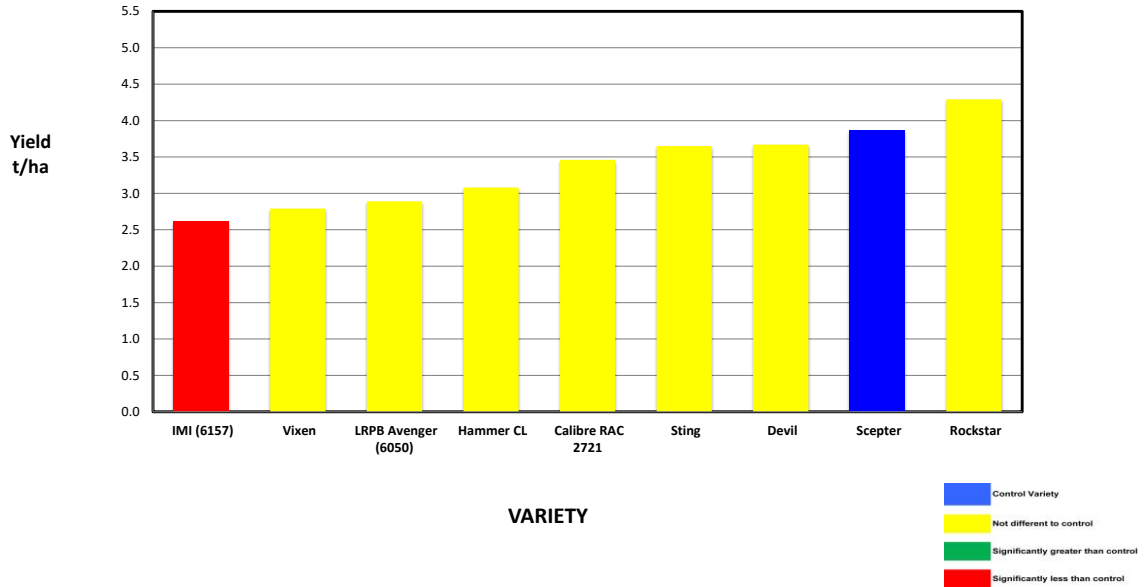

### 2021 SEPWA Wheat Variety Trial Yupiri (WA) Beaumont

Variety	Maturity	Yield (t/ha)	% of Scepter	Protein %	Gluten %	Starch %	Hect kg/hl	Screenings %	Falling Numbers	Grade
IMI (6157)	Early - Mid	2.620	68%	14.0	34.7	63.4	78.6	0.6	212	AGP1
Vixen	Early - Mid	2.790	72%	11.7	26.8	51.3	75.8	1.0	261	AUH 2
LRPB Avenger (6050)	Early - Mid	2.890	75%	13.1	32.4	53.3	78.1	0.7	372	APW1
Hammer CL	Early - Mid	3.080	80%	12.5	29.7	53.3	78.4	0.8	383	H2
Calibre RAC 2721	Early - Mid	3.460	90%	11.1	24.2	53.1	77.2	0.6	407	APW1
Sting	Early - Mid	3.650	95%	12.1	28.9	55.5	78.1	0.7	316	H2
Devil	Early - Mid	3.670	95%	12.6	30.7	56.7	78.6	0.5	298	AUH 2
Scepter	Early - Mid	3.860	100%	11.9	28.2	53.3	78.4	0.7	368	H2
Rockstar	Mid- late	4.290	111%	11.2	24.2	55.7	78.2	0.9	256	AGP1