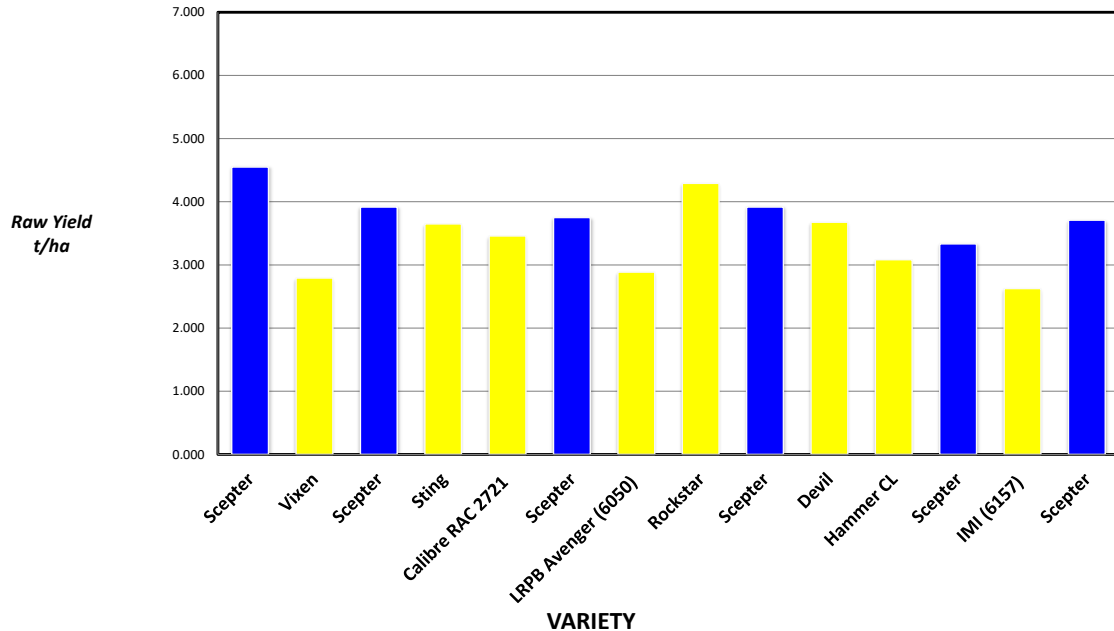

2021 SEPWA Wheat Variety Trial Yupiri (WA) Beaumont

Plot	Variety!	Yield (t/ha)	% of Site Mean
1	Scepter	4.550	128%
2	Vixen	2.791	79%
3	Scepter	3.916	110%
4	Sting	3.650	103%
5	Calibre RAC 2721	3.458	98%
6	Scepter	3.750	106%
7	LRPB Avenger (6050)	2.888	81%
8	Rockstar	4.291	121%
9	Scepter	3.916	110%
10	Devil	3.675	104%
11	Hammer CL	3.083	87%
12	Scepter	3.333	94%
13	IMI (6157)	2.625	74%
14	Scepter	3.708	105%