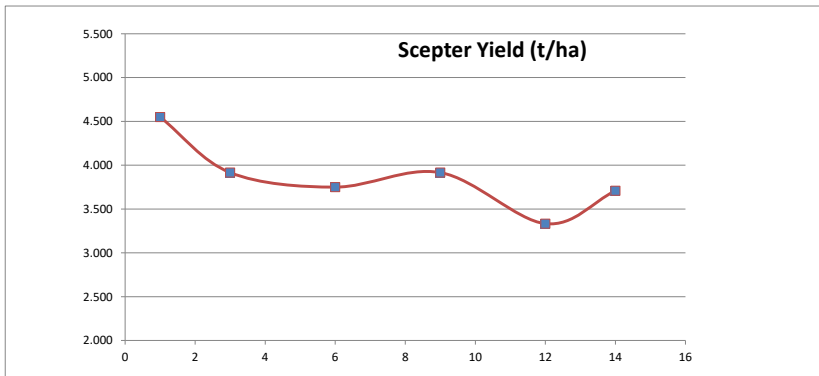

HARVEST DATA - SEPWA Wheat Variety Trial - Yupiri (WA) Beaumont Harvested 8th December 2021

Plot	Variety!	Plot Length	Plot Width	Area (ha)	Weight (kgs)	Yield (t/ha)	Plot 2	% of Site Mean
1	Scepter	180	12	0.22	983	4.550	1	128%
2	Vixen	180	12	0.22	603	2.791	4	79%
3	Scepter	180	12	0.22	846	3.916	9	110%
4	Sting	180	12	0.22	788	3.650	16	103%
5	Calibre RAC 2721	180	12	0.22	747	3.458	25	98%
6	Scepter	180	12	0.22	810	3.750	36	106%
7	LRPB Avenger (6050)	180	12	0.22	624	2.888	49	81%
8	Rockstar	180	12	0.22	927	4.291	64	121%
9	Scepter	200	12	0.24	940	3.916	81	110%
10	Devil	200	12	0.24	882	3.675	100	104%
11	Hammer CL	200	12	0.24	740	3.083	121	87%
12	Scepter	200	12	0.24	800	3.333	144	94%
13	IMI (6157)	200	12	0.24	630	2.625	169	74%
14	Scepter	200	12	0.24	890	3.708	196	105%

Trial affected by frost - noticeable early maturity varieties Vixen, LRPB Avenger and IMI6157

Plot	Variety!	Plot Length	Plot Width	Area (ha)	Weight (kgs)	Yield (t/ha)	Plot 2	% of Site Mean
1	Scepter	180	12	0.22	983	4.550	1	128%
3	Scepter	180	12	0.22	846	3.916	9	110%
6	Scepter	180	12	0.22	810	3.750	36	106%
9	Scepter	200	12	0.24	940	3.916	81	110%
12	Scepter	200	12	0.24	800	3.333	144	94%
14	Scepter	200	12	0.24	890	3.708	196	105%

Average of Yield (t/ha)	
Variety!	Total
IMI (6157)	2.625
Vixen	2.791
LRPB Avenger (6050)	2.888
Hammer CL	3.083
Calibre RAC 2721	3.458
Sting	3.650
Devil	3.675
Scepter	3.862
Rockstar	4.291
Grand Total	3.545

PLATINUM SPONSORS

DIAMOND SPONSORS

**Seed Company Sponsors : AGT, Intergrain, Nuseed
SeedNet, Pioneer, Bayer, Pacific Seeds, SeedForce**