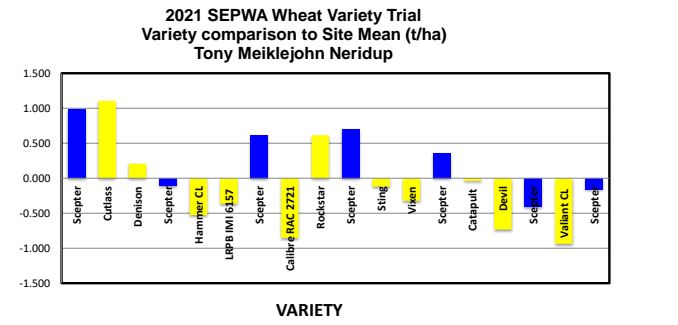

Plot	Variety!	Plot Length	Plot Width	Area (ha)	Weight (kgs)	Yield (t/ha)	Plot 2	% of Site Mean
1	Scepter	204	12	0.24	1360	5.556	1	122%
4	Scepter	204	12	0.24	1092	4.461	16	98%
7	Scepter	204	12	0.24	1270	5.188	49	113%
10	Scepter	204	12	0.24	1291	5.274	100	115%
13	Scepter	204	12	0.24	1207	4.931	169	108%
16	Scepter	204	12	0.24	1018	4.158	256	91%
18	Scepter	204	12	0.24	1080	4.412	324	96%