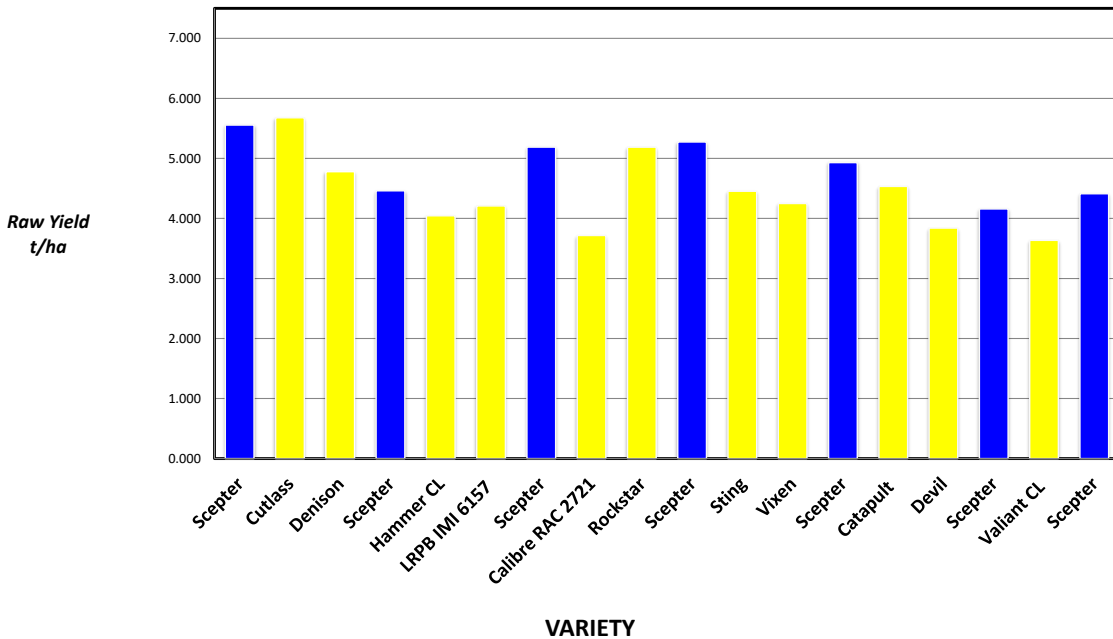

HARVEST DATA - SEPWA Wheat Variety Trial - Tony Meiklejohn Neridup Harvested 2nd December 2021

Plot	Variety!	Plot Length	Plot Width	Area (ha)	Weight (kgs)	Yield (t/ha)	Plot 2	% of Site Mean
1	Scepter	204	12	0.24	1360	5.556	1	122%
2	Cutlass	204	12	0.24	1390	5.678	4	124%
3	Denison	204	12	0.24	1170	4.779	9	105%
4	Scepter	204	12	0.24	1092	4.461	16	98%
5	Hammer CL	204	12	0.24	990	4.044	25	88%
6	LRPB IMI 6157	204	12	0.24	1030	4.208	36	92%
7	Scepter	204	12	0.24	1270	5.188	49	113%
8	Calibre RAC 2721	204	12	0.24	910	3.717	64	81%
9	Rockstar	204	12	0.24	1270	5.188	81	113%
10	Scepter	204	12	0.24	1291	5.274	100	115%
11	Sting	204	12	0.24	1090	4.453	121	97%
12	Vixen	204	12	0.24	1040	4.248	144	93%
13	Scepter	204	12	0.24	1207	4.931	169	108%
14	Catapult	204	12	0.24	1110	4.534	196	99%
15	Devil	204	12	0.24	940	3.840	225	84%
16	Scepter	204	12	0.24	1018	4.158	256	91%
17	Valiant CL	204	12	0.24	890	3.636	289	80%
18	Scepter	204	12	0.24	1080	4.412	324	96%

Plot	Variety!	Plot Length	Plot Width	Area (ha)	Weight (kgs)	Yield (t/ha)	Plot 2	% of Site Mean
1	Scepter	204	12	0.24	1360	5.556	1	122%
4	Scepter	204	12	0.24	1092	4.461	16	98%
7	Scepter	204	12	0.24	1270	5.188	49	113%
10	Scepter	204	12	0.24	1291	5.274	100	115%
13	Scepter	204	12	0.24	1207	4.931	169	108%
16	Scepter	204	12	0.24	1018	4.158	256	91%
18	Scepter	204	12	0.24	1080	4.412	324	96%

PLATINUM SPONSORS

DIAMOND SPONSORS

**Seed Company Sponsors : AGT, Intergrain, Nuseed
SeedNet, Pioneer, Bayer, Pacific Seeds, SeedForce**

2021 SEPWA Wheat Variety Trial Tony Meiklejohn Neridup

Plot	Variety!	Yield (t/ha)	% of Site Mean
1	Scepter	5.556	122%
2	Cutlass	5.678	124%
3	Denison	4.779	105%
4	Scepter	4.461	98%
5	Hammer CL	4.044	88%
6	LRPB IMI 6157	4.208	92%
7	Scepter	5.188	113%
8	Calibre RAC 2721	3.717	81%
9	Rockstar	5.188	113%
10	Scepter	5.274	115%
11	Sting	4.453	97%
12	Vixen	4.248	93%
13	Scepter	4.931	108%
14	Catapult	4.534	99%
15	Devil	3.840	84%
16	Scepter	4.158	91%
17	Valiant CL	3.636	80%
18	Scepter	4.412	96%