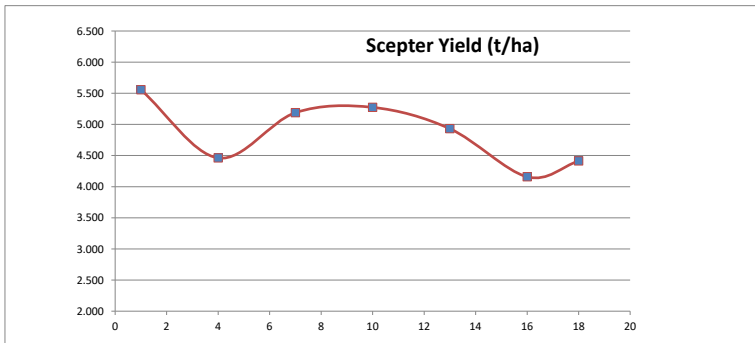

HARVEST DATA - SEPWA Wheat Variety Trial - Tony Meiklejohn Neridup Harvested 2nd December 2021

Plot	Variety!	Plot Length	Plot Width	Area (ha)	Weight (kgs)	Yield (t/ha)	Plot 2	% of Site Mean
1	Scepter	204	12	0.24	1360	5.556	1	122%
2	Cutlass	204	12	0.24	1390	5.678	4	124%
3	Denison	204	12	0.24	1170	4.779	9	105%
4	Scepter	204	12	0.24	1092	4.461	16	98%
5	Hammer CL	204	12	0.24	990	4.044	25	88%
6	LRPB IMI 6157	204	12	0.24	1030	4.208	36	92%
7	Scepter	204	12	0.24	1270	5.188	49	113%
8	Calibre RAC 2721	204	12	0.24	910	3.717	64	81%
9	Rockstar	204	12	0.24	1270	5.188	81	113%
10	Scepter	204	12	0.24	1291	5.274	100	115%
11	Sting	204	12	0.24	1090	4.453	121	97%
12	Vixen	204	12	0.24	1040	4.248	144	93%
13	Scepter	204	12	0.24	1207	4.931	169	108%
14	Catapult	204	12	0.24	1110	4.534	196	99%
15	Devil	204	12	0.24	940	3.840	225	84%
16	Scepter	204	12	0.24	1018	4.158	256	91%
17	Valiant CL	204	12	0.24	890	3.636	289	80%
18	Scepter	204	12	0.24	1080	4.412	324	96%

Average of Yield (t/ha)	
Variety!	Total
Valiant CL	3.636
RAC 2721	3.717
Devil	3.840
Hammer CL	4.044
IMI (6157)	4.208
Vixen	4.248
Sting	4.453
Catapult	4.534
Denison	4.779
Scepter	4.854
Rockstar	5.188
Cutlass	5.678
Grand Total	4.572

Plot	Variety!	Plot Length	Plot Width	Area (ha)	Weight (kgs)	Yield (t/ha)	Plot 2	% of Site Mean
1	Scepter	204	12	0.24	1360	5.556	1	122%
4	Scepter	204	12	0.24	1092	4.461	16	98%
7	Scepter	204	12	0.24	1270	5.188	49	113%
10	Scepter	204	12	0.24	1291	5.274	100	115%
13	Scepter	204	12	0.24	1207	4.931	169	108%
16	Scepter	204	12	0.24	1018	4.158	256	91%
18	Scepter	204	12	0.24	1080	4.412	324	96%

Plot Dimensions

Length (m) 204
Width (m) 12
Plot Area (ha) 0.24
Conversion Factor 4.08

Rainfall Data

Growing Season (mm) 512
Site Yield (t/ha) 4.57
kg/mm - Rainfall 8.9

RAINFALL 2021 (mm)	January	4.7	512	Cumulative Growing Season Rainfall
	February	33.9		
	March	53.2		
	April	32.1		
	May	88.4		
	June	94.1		
	July	81.4		
	August	74.7		
	September	51.6		
	October	89.7		
	Total	603.8		