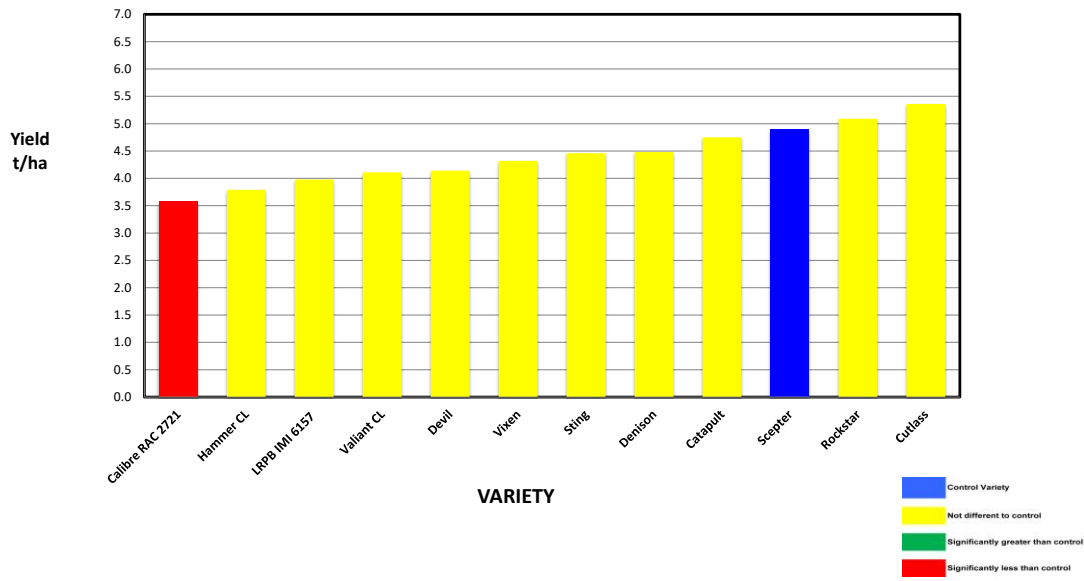

Plot Dimensions

Length (m)	Width (m)	Area (m ²)	Conversion Factor
204	12	0.24	4.08

PLATINUM SPONSORS

DIAMOND SPONSORS

Seed Company Sponsors: AGT, Intergrain, Nuseed
 SeedNet, Pioneer, Bayer, Pacific Seeds, SeedForce

2021 SEPWA Wheat Variety Trial Tony Meiklejohn Neridup

Variety	Maturity	Yield (t/ha)	% of Scepter	Protein %	Gluten %	Starch %	Hect kg/ha	Screenings %	Falling Numbers	Grade
Calibre RAC 2721	Early - Mid	3.570	80%	10.9	25.9	55.1	77.6	2.5	314	APW1
Hammer CL	Early - Mid	3.790	85%	11.4	25.7	57.6	78.5	2.5	387	APW1
LRPB IMI 6157	Early - Mid	3.980	89%	11.6	26.1	61.4	75.7	2.8	182	AGP1
Valiant CL	Late	4.110	92%	10.8	23.1	69.5	79.9	1.5	311	APW1
Devil	Early - Mid	4.140	93%	11.4	26.6	55.2	77.4	4.3	302	APW1
Vixen	Early - Mid	4.320	97%	10.2	22.7	52.6	78.9	2.4	351	APW2
Sting	Early - Mid	4.460	100%	11.2	25.1	58.3	78.4	2.7	295	AGP1
Denison	Late	4.480	100%	9.9	19.6	69.0	77.7	2.5	351	ASW1
Catapult	Mid- late	4.750	107%	10.0	20.9	57.2	78.0	4.1	391	APW2
Scepter	Early - Mid	4.890	110%	10.0	22.2	52.8	78.3	2.6	348.5	APW2
Rockstar	Mid- late	5.090	114%	9.5	18.7	58.0	77.7	3.3	341	ASW1
Cutlass	Mid- late	5.360	120%	9.9	17.3	70.3	79.5	1.6	361	ASW1