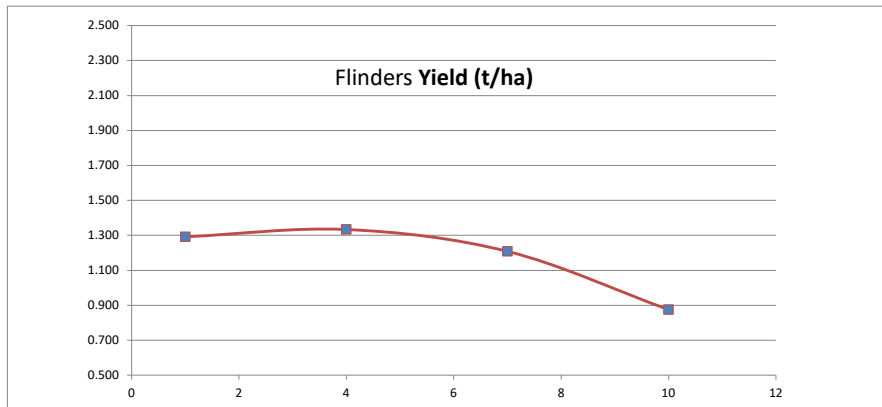

HARVEST DATA - SEPWA Barley Variety Trial - Viridis, Jacup Harvested - 24th November 2019

Plot	Variety!	Plot Length	Plot Width	Area (ha)	Weight (kgs)	Yield (t/ha)	Plot 2	% of Site Mean
1	Flinders	200	12	0.240	310	1.292	1	96%
2	Spartacus	200	12	0.240	350	1.458	4	108%
3	Banks	200	12	0.240	360	1.500	9	111%
4	Flinders	200	12	0.240	320	1.333	16	99%
5	Leabrook WI 4896	200	12	0.240	340	1.417	25	105%
6	Compass	200	12	0.240	350	1.458	36	108%
7	Flinders	200	12	0.240	290	1.208	49	90%
8	Rosalind	200	12	0.240	300	1.250	64	93%
9	RGT Planet	200	12	0.240	400	1.667	81	124%
10	Flinders	200	12	0.240	210	0.875	100	65%

Average of Yield (t/ha)	Total
Flinders	1.177
Rosalind	1.250
WI 4896	1.417
Compass	1.458
Spartacus	1.458
Banks	1.500
RGT Planet	1.667
Grand Total	1.346

Plot	Variety!	Plot Length	Plot Width	Area (ha)	Weight (kgs)	Yield (t/ha)	Plot 2	% of Site Mean
1	Flinders	200	12	0.240	310	1.292	1	96%
4	Flinders	200	12	0.240	320	1.333	16	99%
7	Flinders	200	12	0.240	290	1.208	49	90%
10	Flinders	200	12	0.240	210	0.875	100	65%

Plot Dimensions

Length (m)	200
Width (m)	12
Plot Area (ha)	0.24
Conversion Factor	4.17

Rainfall Data

Growing Season (mm)	209.4
Site Yield (t/ha)	1.346
kg/mm - Rainfall	6.43

RAINFALL 2019 (mm)	January	0	Cumulative Growing Season Rainfall
	February	0	
	March	61.2	
	April	20	
	May	26.6	
	June	39.2	
	July	31.8	
	August	48.8	
	September	23.8	
	October	19.2	
	November	4.8	
	Total	275.4	