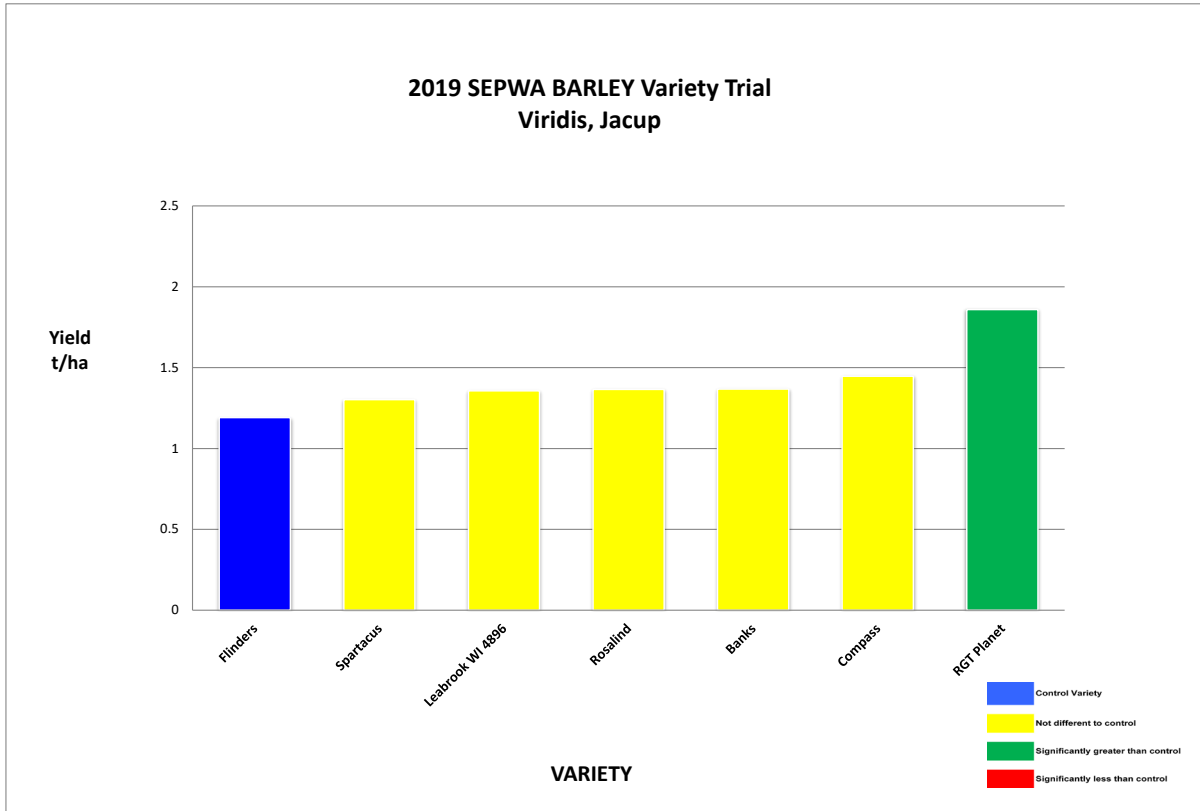

HARVEST DATA - SEPWA Barley Variety Trial - Viridis, Jacup Harvested - 24th November 2019

Plot	Variety!	Plot Length	Plot Width	Area (ha)	Weight (kgs)	Yield (t/ha)	Plot 2	% of Site Mean
1	Flinders	200	12	0.240	310	1.292	1	96%
2	Spartacus	200	12	0.240	350	1.458	4	108%
3	Banks	200	12	0.240	360	1.500	9	111%
4	Flinders	200	12	0.240	320	1.333	16	99%
5	Leabrook WI 4896	200	12	0.240	340	1.417	25	105%
6	Compass	200	12	0.240	350	1.458	36	108%
7	Flinders	200	12	0.240	290	1.208	49	90%
8	Rosalind	200	12	0.240	300	1.250	64	93%
9	RGT Planet	200	12	0.240	400	1.667	81	124%
10	Flinders	200	12	0.240	210	0.875	100	65%

Plot Dimensions

Length (m)	Width (m)	Area (m ²)	Conversion Factor
200	12	0.24	4.17

PLATINUM SPONSORS

DIAMOND SPONSORS

Seed Company Sponsors: AGT, Intergrain, Nuseed, SeedNet, Pioneer, Bayer

Variety	Maturity	Yield (t/ha)	% of RGT Planet (SL)	Protein %	Colour	Hect kg/ha	Screenings %	Grade
Flinders	Mid-late maturing	1.191	88%	12.8	61	64	27.0	MALT 2
Spartacus	Early Season	1.302	96%	13.9	60	67	31.2	BFED1
Leabrook WI 4896***	Mid-season	1.356	100%	13.0	60	64	18.1	BFED1
Rosalind	Mid-season	1.365	101%	13.7	59	64	30.0	BFED1
Banks	Mid-late maturing	1.367	101%	12.3	59	66	36.0	BFED1
Compass	Mid-season	1.447	107%	12.0	59	64	20.2	MALT 2
RGT Planet	Mid-season	1.859	137%	11.3	57	64	29.4	MALT 2

*** denotes under Malt evaluation

Site Mean (t/ha) 1.346
 Probability 0.102
 Least significant difference 5% 0.3979
 CV % 5.8

Site Details

Soil Description: Sandy Loam
 Date Sown: Tuesday, 28 May 2019
 Date Harvested: Sunday, 24 November 2019
 Seeding Rate: 70 kg/ha