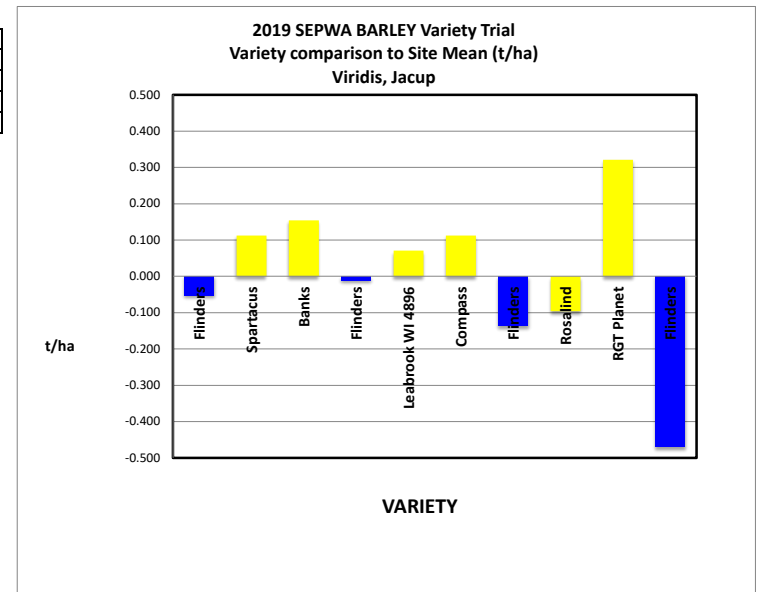

HARVEST DATA - SEPWA Barley Variety Trial - Viridis, Jacup Harvested - 24th November 2019

Plot	Variety!	Plot Length	Plot Width	Area (ha)	Weight (kgs)	Yield (t/ha)	Plot 2	% of Site Mean
1	Flinders	200	12	0.240	310	1.292	1	96%
2	Spartacus	200	12	0.240	350	1.458	4	108%
3	Banks	200	12	0.240	360	1.500	9	111%
4	Flinders	200	12	0.240	320	1.333	16	99%
5	Leabrook WI 4896	200	12	0.240	340	1.417	25	105%
6	Compass	200	12	0.240	350	1.458	36	108%
7	Flinders	200	12	0.240	290	1.208	49	90%
8	Rosalind	200	12	0.240	300	1.250	64	93%
9	RGT Planet	200	12	0.240	400	1.667	81	124%
10	Flinders	200	12	0.240	210	0.875	100	65%

Average of Yield (t/ha)	Total
Flinders	1.177
Rosalind	1.250
WI 4896	1.417
Compass	1.458
Spartacus	1.458
Banks	1.500
RGT Planet	1.667
Grand Total	1.346

Plot	Variety!	Plot Length	Plot Width	Area (ha)	Weight (kgs)	Yield (t/ha)	Plot 2	% of Site Mean
1	Flinders	200	12	0.240	310	1.292	1	96%
4	Flinders	200	12	0.240	320	1.333	16	99%
7	Flinders	200	12	0.240	290	1.208	49	90%
10	Flinders	200	12	0.240	210	0.875	100	65%