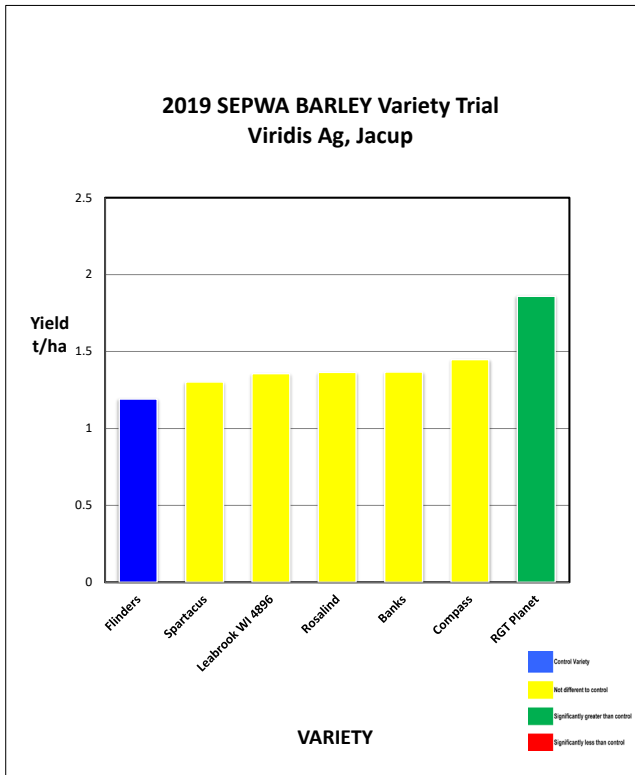

HARVEST DATA - SEPWA Barley Variety Trial - Viridis, Jacup Harvested - 24th November 2019

Plot	Variety!	Plot Length	Plot Width	Area (ha)	Weight (kgs)	Yield (t/ha)	Plot 2	% of Site Mean
1	Flinders	200	12	0.240	310	1.292	1	96%
2	Spartacus	200	12	0.240	350	1.458	4	108%
3	Banks	200	12	0.240	360	1.500	9	111%
4	Flinders	200	12	0.240	320	1.333	16	99%
5	Leabrook WI 4896	200	12	0.240	340	1.417	25	105%
6	Compass	200	12	0.240	350	1.458	36	108%
7	Flinders	200	12	0.240	290	1.208	49	90%
8	Rosalind	200	12	0.240	300	1.250	64	93%
9	RGT Planet	200	12	0.240	400	1.667	81	124%
10	Flinders	200	12	0.240	210	0.875	100	65%

Station: Jacup

PLATINUM SPONSORS

DIAMOND SPONSORS

Seed Company Sponsors: AGT, Intergrain, Nused, SeedNet, Pioneer, Bayer

Variety	Maturity	Yield (t/ha)	% of RGT Planet (SL)	Protein %	Colour	Hect kg/ha	Screenings %	Grade	Farmanco Economic Ranking
Flinders	Mid-late maturing	1.191	88%	12.8	61	64	27.0	MALT 2	\$ 339
Spartacus	Early Season	1.302	96%	13.9	60	67	31.2	BFED1	\$ 358
Leabrook WI 4896***	Mid-season	1.356	100%	13.0	60	64	18.1	BFED1	\$ 373
Rosalind	Mid-season	1.365	101%	13.7	59	64	30.0	BFED1	\$ 375
Banks	Mid-late maturing	1.367	101%	12.3	59	66	36.0	BFED1	\$ 376
Compass	Mid-season	1.447	107%	12.0	59	64	20.2	MALT 2	\$ 412
RGT Planet	Mid-season	1.859	137%	11.3	57	64	29.4	MALT 2	\$ 530

*** denotes under Malt evaluation

Site Mean (t/ha)	1.346
Probability	0.102
Least significant difference 5%	0.398
CV %	5.8

Site Details

Soil Description:	Sandy Loam
Date Sown:	Tuesday, 28 May 2019
Date Harvested	Sunday, 24 November 2019
Seeding Rate:	70 kg/ha