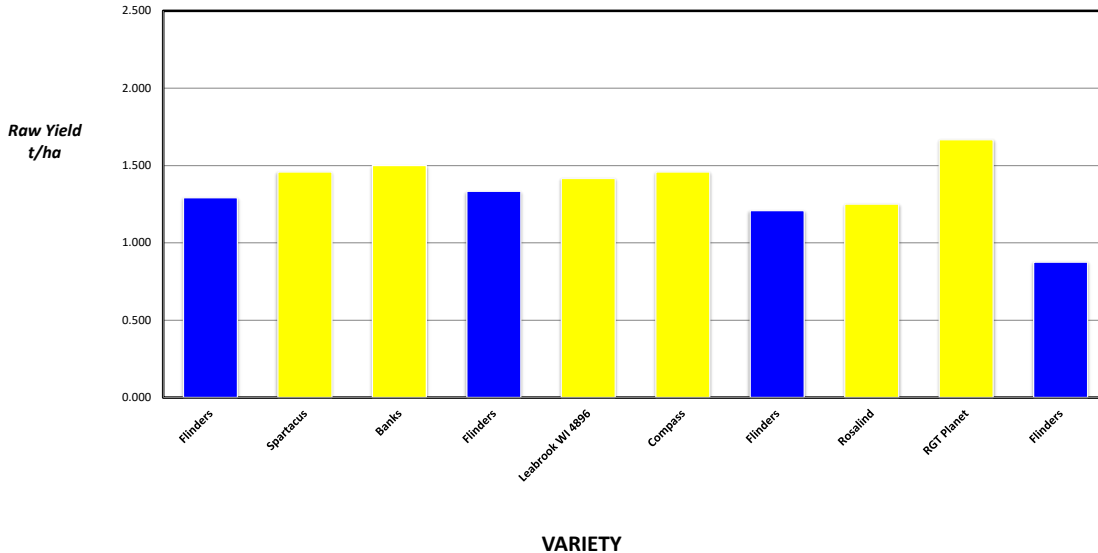

HARVEST DATA - SEPWA Barley Variety Trial - Viridis, Jacup Harvested - 24th November 2019

Plot	Variety!	Plot Length	Plot Width	Area (ha)	Weight (kgs)	Yield (t/ha)	Plot 2	% of Site Mean
1	Flinders	200	12	0.240	310	1.292	1	96%
2	Spartacus	200	12	0.240	350	1.458	4	108%
3	Banks	200	12	0.240	360	1.500	9	111%
4	Flinders	200	12	0.240	320	1.333	16	99%
5	Leabrook WI 4896	200	12	0.240	340	1.417	25	105%
6	Compass	200	12	0.240	350	1.458	36	108%
7	Flinders	200	12	0.240	290	1.208	49	90%
8	Rosalind	200	12	0.240	300	1.250	64	93%
9	RGT Planet	200	12	0.240	400	1.667	81	124%
10	Flinders	200	12	0.240	210	0.875	100	65%

Average of Yield (t/ha)	Total
Flinders	1.177
Rosalind	1.250
WI 4896	1.417
Compass	1.458
Spartacus	1.458
Banks	1.500
RGT Planet	1.667
Grand Total	1.346

Plot	Variety!	Plot Length	Plot Width	Area (ha)	Weight (kgs)	Yield (t/ha)	Plot 2	% of Site Mean
1	Flinders	200	12	0.240	310	1.292	1	96%
4	Flinders	200	12	0.240	320	1.333	16	99%
7	Flinders	200	12	0.240	290	1.208	49	90%
10	Flinders	200	12	0.240	210	0.875	100	65%

PLATINUM SPONSORS

DIAMOND SPONSORS

Seed Company Sponsors: AGT, Intergrain, Nuseed, SeedNet, Pioneer, Bayer

2019 SEPWA BARLEY Variety Trial Viridis, Jacup

Plot	Variety	Yield (t/ha)	% of Site Mean
1	Flinders	1.292	96%
2	Spartacus	1.458	108%
3	Banks	1.500	111%
4	Flinders	1.333	99%
5	Leabrook WI 4896	1.417	105%
6	Compass	1.458	108%
7	Flinders	1.208	90%
8	Rosalind	1.250	93%
9	RGT Planet	1.667	124%
10	Flinders	0.875	65%

Statistical Analysis	
Site Mean (t/ha)	1.346
Probability	0.102
Least significant difference 5%	5.8
CV %	

Site Details

Soil Description: Sandy Loam
 Date Sown: Tuesday, 28 May 2019
 Date Harvested: Sunday, 24 November 2019
 Seeding Rate: 70 kg/ha