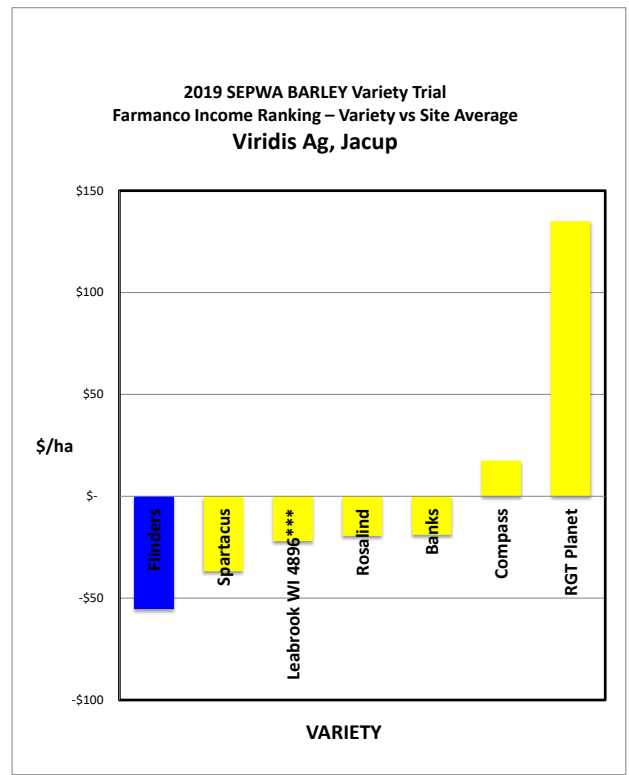

Station: Jacup

PLATINUM SPONSORS

DIAMOND SPONSORS

Seed Company Sponsors: AGT, Intergrain, Nused, SeedNet, Pioneer, Bayer

Variety	Maturity	Yield (t/ha)	% of RGT Planet (SL)	Protein %	Colour	Hect kg/ha	Screenings %	Grade	Farmanco Economic Ranking
Flinders	Mid-late maturing	1.191	88%	12.8	61	64	27.0	MALT 2	\$ 339
Spartacus	Early Season	1.302	96%	13.9	60	67	31.2	BFED1	\$ 358
Leabrook WI 4896***	Mid-season	1.356	100%	13.0	60	64	18.1	BFED1	\$ 373
Rosalind	Mid-season	1.365	101%	13.7	59	64	30.0	BFED1	\$ 375
Banks	Mid-late maturing	1.367	101%	12.3	59	66	36.0	BFED1	\$ 376
Compass	Mid-season	1.447	107%	12.0	59	64	20.2	MALT 2	\$ 412
RGT Planet	Mid-season	1.859	137%	11.3	57	64	29.4	MALT 2	\$ 530

*** denotes under Malt evaluation

Site Mean (t/ha)	1.346
Probability	0.102
Least significant difference 5%	0.398
CV %	5.8

Site Details

Soil Description:	Sandy Loam
Date Sown:	Tuesday, 28 May 2019
Date Harvested	Sunday, 24 November 2019
Seeding Rate:	70 kg/ha