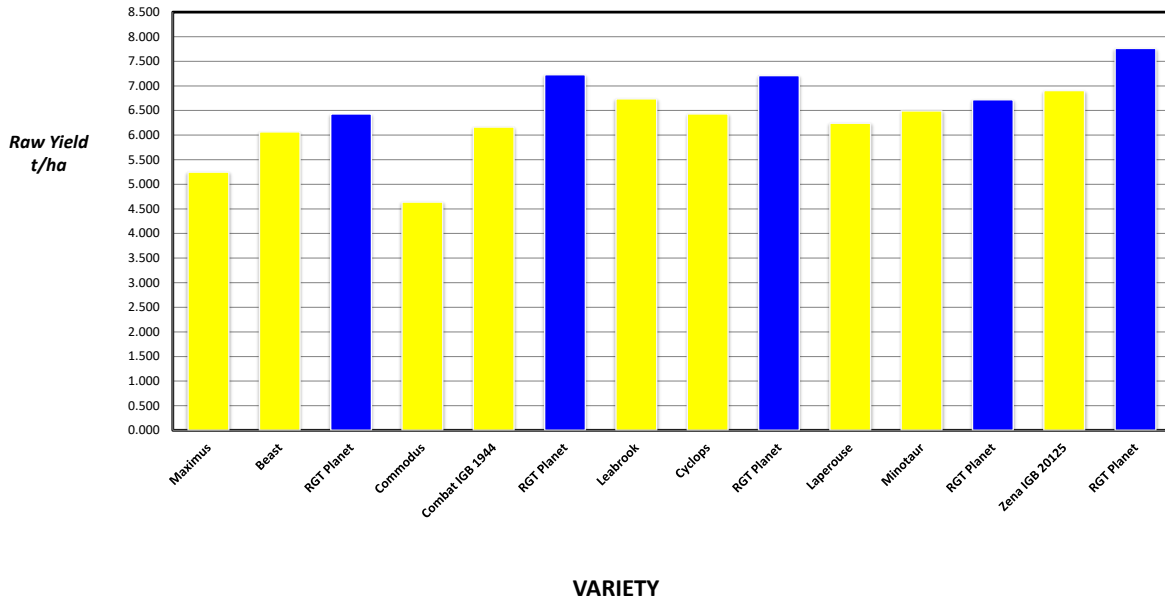

PLATINUM SPONSORS

DIAMOND SPONSORS

**Seed Company Sponsors: AGT, Intergrain, Nuseed
SeedNet, Pioneer, Bayer, Pacific Seeds, SeedForce**

2022 SEPWA BARLEY Variety Trial Jucasta Farm Family Trust, Neridup

Plot	Variety!	Yield (t/ha)	% of Site Mean
1	Maximus	5.247	81%
2	Beast	6.066	94%
3	RGT Planet	6.430	100%
4	Commodus	4.638	72%
5	Combat IGB 1944	6.164	96%
6	RGT Planet	7.227	112%
7	Leabrook	6.737	104%
8	Cyclops	6.431	100%
9	RGT Planet	7.209	112%
10	Laperouse	6.241	97%
11	Minotaur	6.490	101%
12	RGT Planet	6.718	104%
13	Zena IGB 20125	6.905	107%
14	RGT Planet	7.762	120%