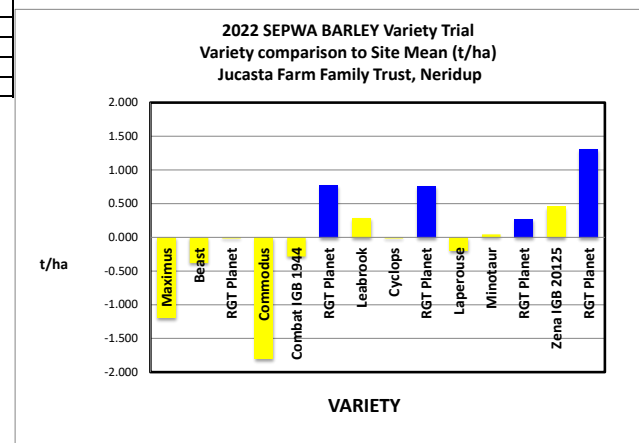

HARVEST DATA - SEPWA Barley Variety Trial - Jucasta Farm Family Trust, Neridup Harvested - 17th December 2022

Plot	Variety!	Plot Length	Plot Width	Area (ha)	Weight (kgs)	Yield (t/ha)	Plot 2	% of Site Mean
1	Maximus	205	12	0.246	1291	5.247	1	81%
2	Beast	205	12	0.246	1492	6.066	4	94%
3	RGT Planet	205	12	0.246	1582	6.430	9	100%
4	Commodus	205	12	0.246	1141	4.638	16	72%
5	Combat IGB 1944	205	12	0.246	1516	6.164	25	96%
6	RGT Planet	205	12	0.246	1778	7.227	36	112%
7	Leabrook	205	12	0.246	1657	6.737	49	104%
8	Cyclops	205	12	0.246	1582	6.431	64	100%
9	RGT Planet	205	12	0.246	1773	7.209	81	112%
10	Laperouse	205	12	0.246	1535	6.241	100	97%
11	Minotaur	205	12	0.246	1597	6.490	121	101%
12	RGT Planet	205	12	0.246	1653	6.718	144	104%
13	Zena IGB 20125	205	12	0.246	1699	6.905	169	107%
14	RGT Planet	205	12	0.246	1909	7.762	196	120%

Average of Yield (t/ha)	
Variety!	Total
Commodus	4.638
Maximus	5.247
Beast	6.066
IGB 1944	6.164
Laperouse	6.241
Cyclops	6.431
Minotaur	6.490
Leabrook	6.737
Zena IGB 20125	6.905
RGT Planet	7.069
Average	6.447

Plot	Variety!	Plot Length	Plot Width	Area (ha)	Weight (kgs)	Yield (t/ha)	Plot 2	% of Site Mean
3	RGT Planet	205	12	0.246	1582	6.430	9	100%
6	RGT Planet	205	12	0.246	1778	7.227	36	112%
9	RGT Planet	205	12	0.246	1773	7.209	81	112%
12	RGT Planet	205	12	0.246	1653	6.718	144	104%
14	RGT Planet	205	12	0.246	1909	7.762	196	120%

PLATINUM SPONSORS

DIAMOND SPONSORS

**Seed Company Sponsors: AGT, Intergrain, Nuseed
SeedNet, Pioneer, Bayer, Pacific Seeds, SeedForce**