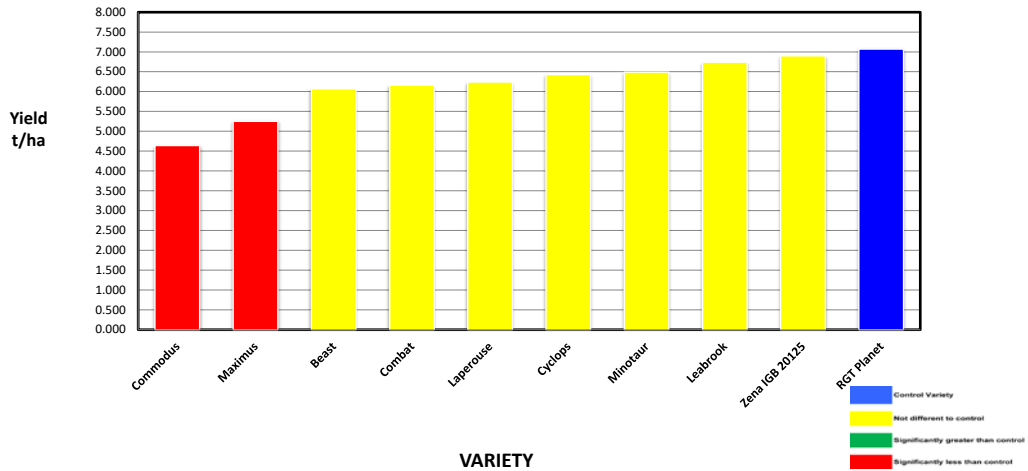

2022 SEPWA BARLEY Variety Trial Jucasta Farm Family Trust, Neridup

Variety	Yield (t/ha)	% of RGT Planet
Commodus	4.640	66%
Maximus	5.250	74%
Beast	6.070	86%
Combat	6.160	87%
Laperouse	6.240	88%
Cyclops	6.430	91%
Minotaur	6.490	92%
Leabrook	6.740	95%
Zena IGB 20125	6.900	98%
RGT Planet	7.070	100%

Site Mean (t/ha) 6.450
Probability 0.149
Least significant difference 5% 1.563
CV % 8.0