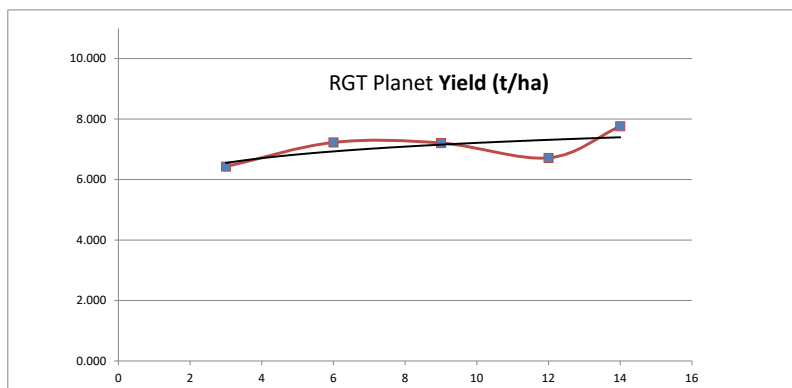

HARVEST DATA - SEPWA Barley Variety Trial - Jucasta Farm Family Trust, Neridup Harvested - 17th December 2022

Plot	Variety!	Plot Length	Plot Width	Area (ha)	Weight (kgs)	Yield (t/ha)	Plot 2	% of Site Mean
1	Maximus	205	12	0.246	1291	5.247	1	81%
2	Beast	205	12	0.246	1492	6.066	4	94%
3	RGT Planet	205	12	0.246	1582	6.430	9	100%
4	Commodus	205	12	0.246	1141	4.638	16	72%
5	Combat IGB 1944	205	12	0.246	1516	6.164	25	96%
6	RGT Planet	205	12	0.246	1778	7.227	36	112%
7	Leabrook	205	12	0.246	1657	6.737	49	104%
8	Cyclops	205	12	0.246	1582	6.431	64	100%
9	RGT Planet	205	12	0.246	1773	7.209	81	112%
10	Laperouse	205	12	0.246	1535	6.241	100	97%
11	Minotaur	205	12	0.246	1597	6.490	121	101%
12	RGT Planet	205	12	0.246	1653	6.718	144	104%
13	Zena IGB 20125	205	12	0.246	1699	6.905	169	107%
14	RGT Planet	205	12	0.246	1909	7.762	196	120%

Average of Yield (t/ha)	
Variety!	Total
Commodus	4.638
Maximus	5.247
Beast	6.066
IGB 1944	6.164
Laperouse	6.241
Cyclops	6.431
Minotaur	6.490
Leabrook	6.737
Zena IGB 20125	6.905
RGT Planet	7.069
Average	6.447

Plot	Variety!	Plot Length	Plot Width	Area (ha)	Weight (kgs)	Yield (t/ha)	Plot 2	% of Site Mean
3	RGT Planet	205	12	0.246	1582	6.430	9	100%
6	RGT Planet	205	12	0.246	1778	7.227	36	112%
9	RGT Planet	205	12	0.246	1773	7.209	81	112%
12	RGT Planet	205	12	0.246	1653	6.718	144	104%
14	RGT Planet	205	12	0.246	1909	7.762	196	120%

Plot Dimensions

Length (m) 205
 Width (m) 12
 Plot Area (ha) 0.246
 Conversion Factor 4.07

Rainfall Data

Growing Season (mm) 488.8
 Site Yield (t/ha) 6.450
 kg/mm - Rainfall 13.20

RAINFALL 2022 (mm)	January	0.0	488.8	Cumulative Growing Season Rainfall
	February	5.2		
	March	23.6		
	April	60.2		
	May	47.8		
	June	51.0		
	July	83.6		
	August	127.6		
	September	47.6		
	October	71.0		
	November	137.8		
	December	16.0		
Total	671.4			