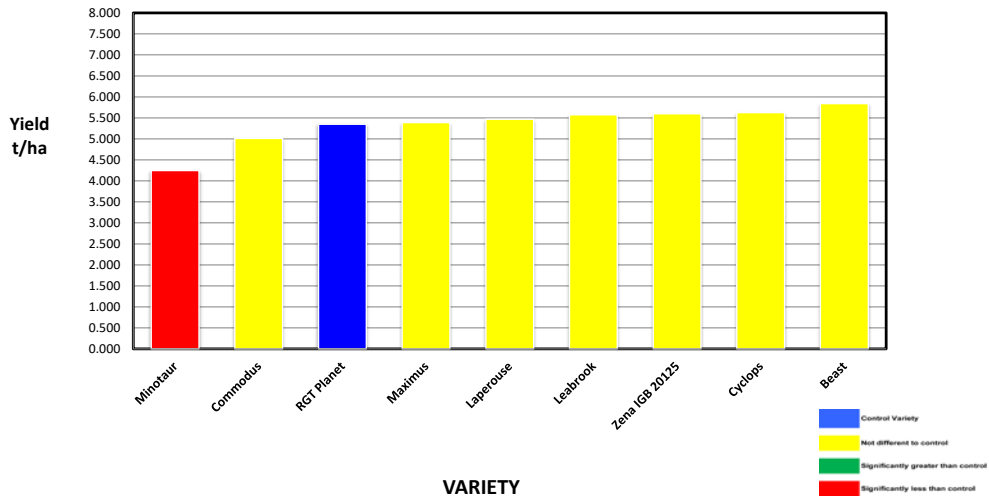

HARVEST DATA - SEPWA Barley Variety Trial - Laurina Farms, Wittenoom Hills
Harvested - 16th December 2022

Plot	Variety!	Plot Length	Plot Width	Area (ha)	Weight (kgs)	Yield (t/ha)	Plot 2	% of Site Mean
1	RGT Planet	157	12	0.1884	978	5.191	1	97%
2	Maximus	157	12	0.1884	1015	5.387	4	101%
3	Commodus	157	12	0.1884	944	5.011	9	94%
4	RGT Planet	157	12	0.1884	1000	5.308	16	99%
5	Zena IGB 20125	157	12	0.1884	1055	5.600	25	105%
6	Laperouse	157	12	0.1884	1030	5.467	36	102%
7	RGT Planet	157	12	0.1884	976	5.180	49	97%
8	Leabrook	157	12	0.1884	1050	5.573	64	104%
9	Cyclops	157	12	0.1884	1060	5.626	81	105%
10	RGT Planet	157	12	0.1884	1055	5.600	100	105%
11	Beast	157	12	0.1884	1100	5.839	121	109%
12	Minotaur	157	12	0.1884	800	4.246	144	79%
13	RGT Planet	157	12	0.1884	1030	5.467	169	102%

Statistical Analysis

Site Mean (t/ha)	5.346
Probability	0.042
Least significant difference 5%	0.5522
CV %	3.4

PLATINUM SPONSORS

DIAMOND SPONSORS

**Seed Company Sponsors: AGT, Intergrain, Nuseed
SeedNet, Pioneer, Bayer, Pacific Seeds, SeedForce**

2022 SEPWA BARLEY Variety Trial Laurina Farms, Wittenoom Hills

Variety	Yield (t/ha)	% of RGT Planet
Minotaur	4.246	79%
Commodus	5.011	94%
RGT Planet	5.349	100%
Maximus	5.387	101%
Laperouse	5.467	102%
Leabrook	5.573	104%
Zena IGB 20125	5.600	105%
Cyclops	5.626	105%
Beast	5.839	109%