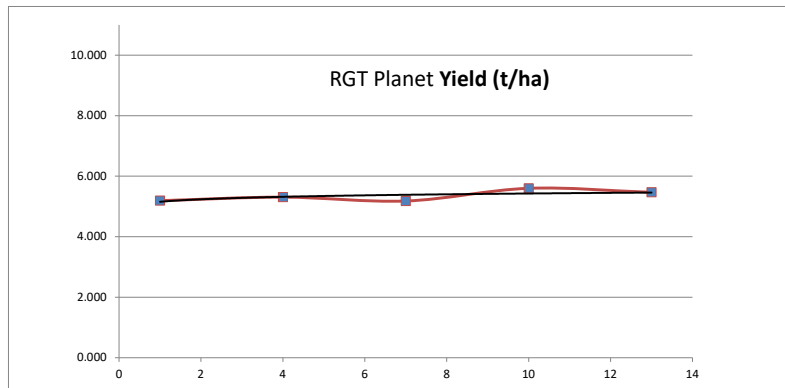

HARVEST DATA - SEPWA Barley Variety Trial - Laurina Farms, Wittenoom Hills
Harvested - 16th December 2022

Plot	Variety!	Plot Length	Plot Width	Area (ha)	Weight (kgs)	Yield (t/ha)	Plot 2	% of Site Mean
1	RGT Planet	157	12	0.1884	978	5.191	1	97%
2	Maximus	157	12	0.1884	1015	5.387	4	101%
3	Commodus	157	12	0.1884	944	5.011	9	94%
4	RGT Planet	157	12	0.1884	1000	5.308	16	99%
5	Zena IGB 20125	157	12	0.1884	1055	5.600	25	105%
6	Laperouse	157	12	0.1884	1030	5.467	36	102%
7	RGT Planet	157	12	0.1884	976	5.180	49	97%
8	Leabrook	157	12	0.1884	1050	5.573	64	104%
9	Cyclops	157	12	0.1884	1060	5.626	81	105%
10	RGT Planet	157	12	0.1884	1055	5.600	100	105%
11	Beast	157	12	0.1884	1100	5.839	121	109%
12	Minotaur	157	12	0.1884	800	4.246	144	79%
13	RGT Planet	157	12	0.1884	1030	5.467	169	102%

Average of Yield (t/ha)	Total
Minotaur	4.246
Commodus	5.011
RGT Planet	5.349
Maximus	5.387
Laperouse	5.467
Leabrook	5.573
Zena IGB 20125	5.600
Cyclops	5.626
Beast	5.839
Average	5.346

Plot	Variety!	Plot Length	Plot Width	Area (ha)	Weight (kgs)	Yield (t/ha)	Plot 2	% of Site Mean
1	RGT Planet	157	12	0.1884	978	5.191	1	97%
4	RGT Planet	157	12	0.1884	1000	5.308	16	99%
7	RGT Planet	157	12	0.1884	976	5.180	49	97%
10	RGT Planet	157	12	0.1884	1055	5.600	100	105%
13	RGT Planet	157	12	0.1884	1030	5.467	169	102%

Site Details

Soil Description: Gravel over Clay
 Date Sown: Monday, 9 May 2022
 Date Harvested: Friday, 16 December 2022
 Seeding Rate: 85 kg/ha

Plot Dimensions

Length (m)	Width (m)	Area (m2)	Conversion Factor
157	12	0.1884	5.31

Plot Dimensions

Length (m) 157
Width (m) 12
Plot Area (ha) 0.1884
Conversion Factor 5.31

Rainfall Data

Growing Season (mm) 372.7
Site Yield (t/ha) 5.346
kg/mm - Rainfall 14.34

RAINFALL 2022 (mm)	January	10.5	372.7	Cumulative Growing Season Rainfall
	February	0		
	March	13.7		
	April	54		
	May	28		
	June	30.5		
	July	64		
	August	67.2		
	September	32.5		
	October	96.5		
	November	54.5		
	December	17.5		
Total	468.9			