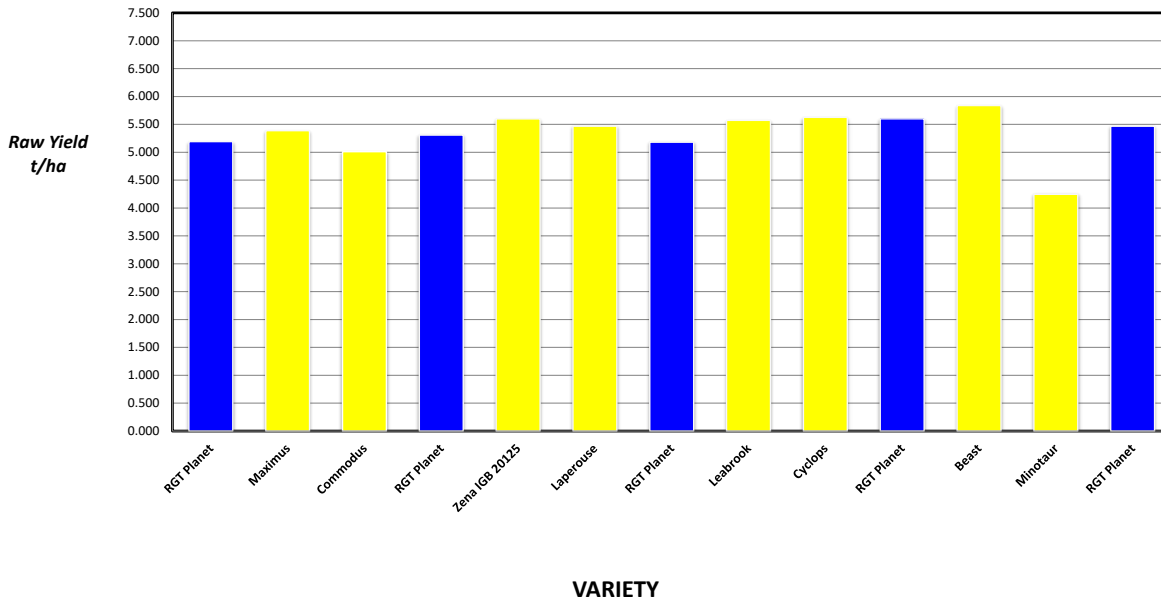

HARVEST DATA - SEPWA Barley Variety Trial - Laurina Farms, Wittenoom Hills
Harvested - 16th December 2022

Plot	Variety!	Plot Length	Plot Width	Area (ha)	Weight (kgs)	Yield (t/ha)	Plot 2	% of Site Mean
1	RGT Planet	157	12	0.1884	978	5.191	1	97%
2	Maximus	157	12	0.1884	1015	5.387	4	101%
3	Commodus	157	12	0.1884	944	5.011	9	94%
4	RGT Planet	157	12	0.1884	1000	5.308	16	99%
5	Zena IGB 20125	157	12	0.1884	1055	5.600	25	105%
6	Laperouse	157	12	0.1884	1030	5.467	36	102%
7	RGT Planet	157	12	0.1884	976	5.180	49	97%
8	Leabrook	157	12	0.1884	1050	5.573	64	104%
9	Cyclops	157	12	0.1884	1060	5.626	81	105%
10	RGT Planet	157	12	0.1884	1055	5.600	100	105%
11	Beast	157	12	0.1884	1100	5.839	121	109%
12	Minotaur	157	12	0.1884	800	4.246	144	79%
13	RGT Planet	157	12	0.1884	1030	5.467	169	102%

Average of Yield (t/ha)	Total
Minotaur	4.246
Commodus	5.011
RGT Planet	5.349
Maximus	5.387
Laperouse	5.467
Leabrook	5.573
Zena IGB 20125	5.600
Cyclops	5.626
Beast	5.839
Average	5.346

Plot	Variety!	Plot Length	Plot Width	Area (ha)	Weight (kgs)	Yield (t/ha)	Plot 2	% of Site Mean
1	RGT Planet	157	12	0.1884	978	5.191	1	97%
4	RGT Planet	157	12	0.1884	1000	5.308	16	99%
7	RGT Planet	157	12	0.1884	976	5.180	49	97%
10	RGT Planet	157	12	0.1884	1055	5.600	100	105%
13	RGT Planet	157	12	0.1884	1030	5.467	169	102%

PLATINUM SPONSORS

DIAMOND SPONSORS

**Seed Company Sponsors : AGT, Intergrain, Nuseed
SeedNet, Pioneer, Bayer, Pacific Seeds, SeedForce**

2022 SEPWA BARLEY Variety Trial Laurina Farms, Wittenoom Hills

Plot	Variety!	Yield (t/ha)	% of Site Mean
1	RGT Planet	5.191	97%
2	Maximus	5.387	101%
3	Commodus	5.011	94%
4	RGT Planet	5.308	99%
5	Zena IGB 20125	5.600	105%
6	Laperouse	5.467	102%
7	RGT Planet	5.180	97%
8	Leabrook	5.573	104%
9	Cyclops	5.626	105%
10	RGT Planet	5.600	105%
11	Beast	5.839	109%
12	Minotaur	4.246	79%
13	RGT Planet	5.467	102%