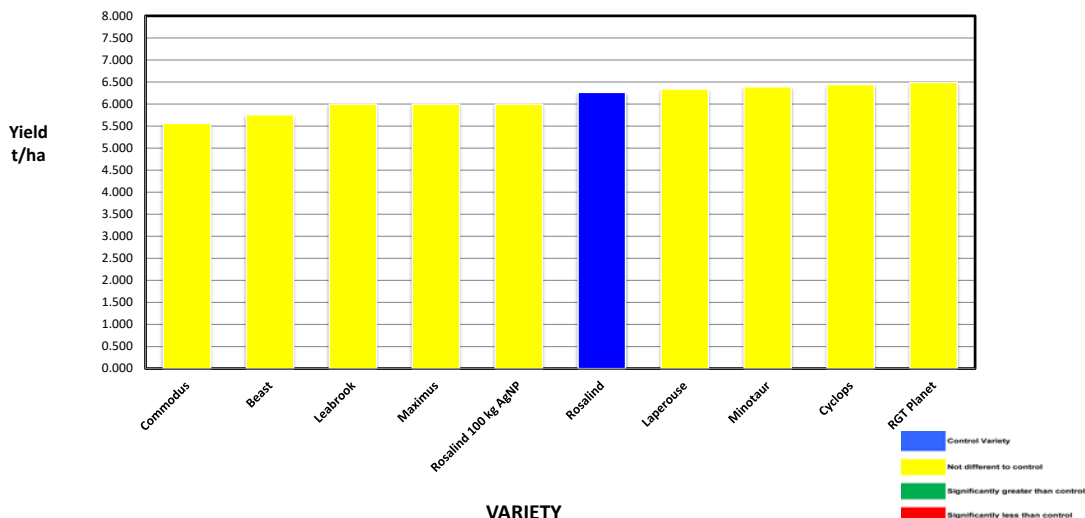

**Plot Dimensions**

Length (m)	Width (m)	Area (m2)	Conversion Factor
169.4	12.1	0.204974	4.88

**PLATINUM SPONSORS**

**DIAMOND SPONSORS**

**Seed Company Sponsors:** AGT, Intergrain, Nuseed  
 SeedNet, Pioneer, Bayer, Pacific Seeds, SeedForce

## 2022 SEPWA BARLEY Variety Trial Moolyall Farms, Ravensthorpe

Variety	Maturity	Yield (t/ha)	% of Rosalind	Protein %	Colour	Hect kg/ha	Screenings %	Grade
Commodus	Mid-season	5.562	89%	8.4	57	63	0.5	BFED1
Beast	Early Season	5.757	92%	8.9	57	63	0.6	BFED1
Maximus	Early Season	6.001	96%	9.6	56	63	1.2	BFED1
Leabrook	Early - Mid season	6.001	96%	8.8	57	63	2.2	BFED1
Rosalind 100 kg AgNP	Mid-season	6.001	96%	10.5	56	60	6.5	BFED1
Rosalind	Mid-season	6.264	100%	9.4	56	62	1.2	BFED1
Laperouse	Mid-season	6.342	101%	7.8	58	65	0.6	BFED1
Minotaur	Mid-season	6.391	102%	8.3	58	62	0.9	BFED1
Cyclops	Early - Mid season	6.440	103%	8.7	57	63	1.3	BFED1
RGT Planet	Mid-season	6.489	104%	7.7	57	63	1.2	BFED1