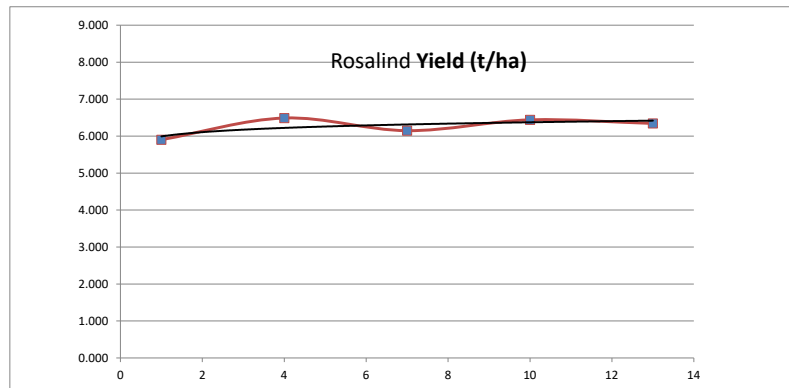

**HARVEST DATA - SEPWA Barley Variety Trial - Moolyall Farms, Ravensthorpe**  
**Harvested - 29th November 2022**

Plot	Variety!	Plot Length	Plot Width	Area (ha)	Weight (kgs)	Yield (t/ha)	Plot 2	% of Site Mean
1	Rosalind	169.4	12.1	0.204974	1210	5.903	1	96%
2	Maximus	169.4	12.1	0.204974	1230	6.001	4	97%
3	Beast	169.4	12.1	0.204974	1180	5.757	9	93%
4	Rosalind	169.4	12.1	0.204974	1330	6.489	16	105%
5	Commodus	169.4	12.1	0.204974	1140	5.562	25	90%
6	Leabrook	169.4	12.1	0.204974	1230	6.001	36	97%
7	Rosalind	169.4	12.1	0.204974	1260	6.147	49	100%
8	Laperouse	169.4	12.1	0.204974	1300	6.342	64	103%
9	RGT Planet	169.4	12.1	0.204974	1330	6.489	81	105%
10	Rosalind	169.4	12.1	0.204974	1320	6.440	100	104%
11	Minotaur	169.4	12.1	0.204974	1310	6.391	121	104%
12	Cyclops	169.4	12.1	0.204974	1320	6.440	144	104%
13	Rosalind	169.4	12.1	0.204974	1300	6.342	169	103%
14	Rosalind 100 kg AgNP	169.4	12.1	0.204974	1230	6.001	196	97%

Plot	Variety!	Plot Length	Plot Width	Area (ha)	Weight (kgs)	Yield (t/ha)	Plot 2	% of Site Mean
1	Rosalind	169.4	12.1	0.204974	1210	5.903	1	96%
4	Rosalind	169.4	12.1	0.204974	1330	6.489	16	105%
7	Rosalind	169.4	12.1	0.204974	1260	6.147	49	100%
10	Rosalind	169.4	12.1	0.204974	1320	6.440	100	104%
13	Rosalind	169.4	12.1	0.204974	1300	6.342	169	103%

### Plot Dimensions

Length (m) 169.4  
 Width (m) 12.1  
 Plot Area (ha) 0.20  
 Conversion Factor 4.88