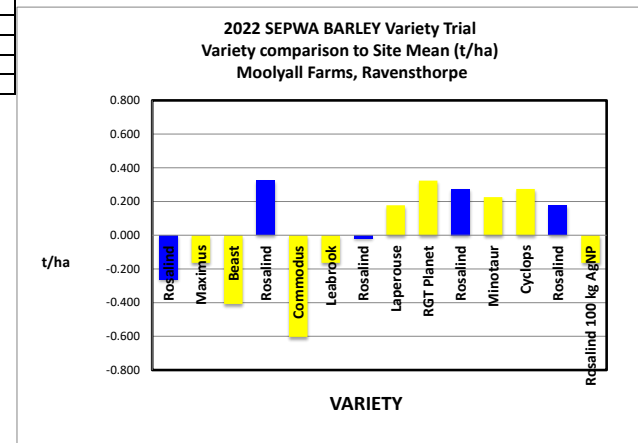

Plot	Variety!	Plot Length	Plot Width	Area (ha)	Weight (kgs)	Yield (t/ha)	Plot 2	% of Site Mean
1	Rosalind	169.4	12.1	0.204974	1210	5.903	1	96%
2	Maximus	169.4	12.1	0.204974	1230	6.001	4	97%
3	Beast	169.4	12.1	0.204974	1180	5.757	9	93%
4	Rosalind	169.4	12.1	0.204974	1330	6.489	16	105%
5	Commodus	169.4	12.1	0.204974	1140	5.562	25	90%
6	Leabrook	169.4	12.1	0.204974	1230	6.001	36	97%
7	Rosalind	169.4	12.1	0.204974	1260	6.147	49	100%
8	Laperouse	169.4	12.1	0.204974	1300	6.342	64	103%
9	RGT Planet	169.4	12.1	0.204974	1330	6.489	81	105%
10	Rosalind	169.4	12.1	0.204974	1320	6.440	100	104%
11	Minotaur	169.4	12.1	0.204974	1310	6.391	121	104%
12	Cyclops	169.4	12.1	0.204974	1320	6.440	144	104%
13	Rosalind	169.4	12.1	0.204974	1300	6.342	169	103%
14	Rosalind 100 kg AgNP	169.4	12.1	0.204974	1230	6.001	196	97%

Average of Yield (t/ha)	Total
Variety!	
Commodus	5.562
Beast	5.757
Rosalind 100 kg AgNP	6.001
Leabrook	6.001
Maximus	6.001
Rosalind	6.264
Laperouse	6.342
Minotaur	6.391
Cyclops	6.440
RGT Planet	6.489
Average	6.165

Plot	Variety!	Plot Length	Plot Width	Area (ha)	Weight (kgs)	Yield (t/ha)	Plot 2	% of Site Mean
1	Rosalind	169.4	12.1	0.204974	1210	5.903	1	96%
4	Rosalind	169.4	12.1	0.204974	1330	6.489	16	105%
7	Rosalind	169.4	12.1	0.204974	1260	6.147	49	100%
10	Rosalind	169.4	12.1	0.204974	1320	6.440	100	104%
13	Rosalind	169.4	12.1	0.204974	1300	6.342	169	103%

PLATINUM SPONSORS

DIAMOND SPONSORS

Seed Company Sponsors: AGT, Intergrain, Nuseed
SeedNet, Pioneer, Bayer, Pacific Seeds, SeedForce