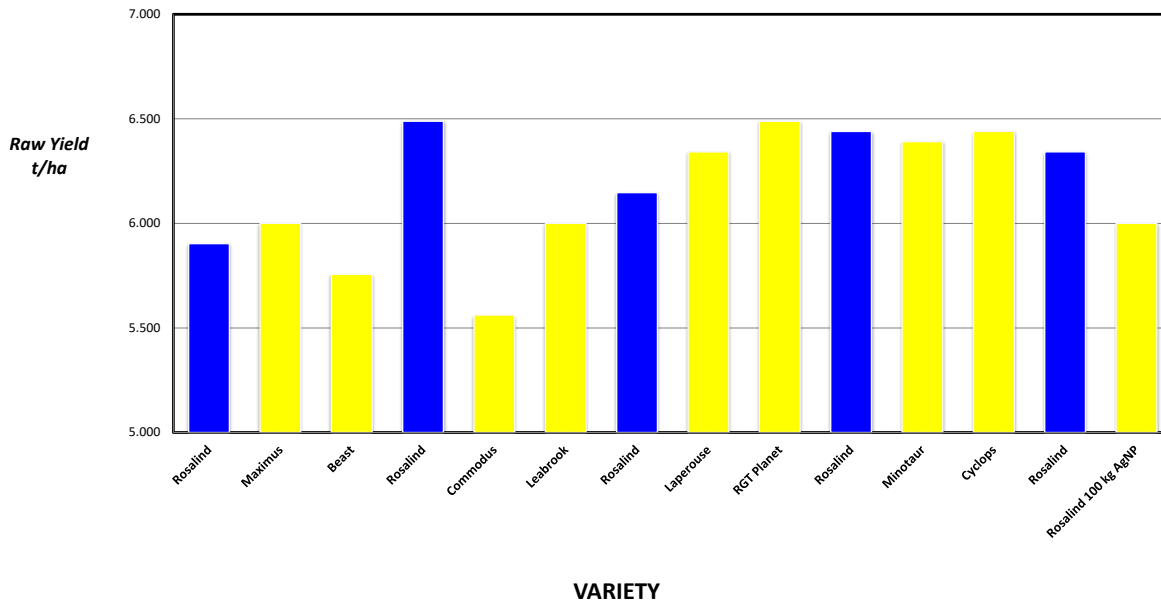

**HARVEST DATA - SEPWA Barley Variety Trial - Moolyall Farms, Ravensthorpe**  
**Harvested - 29th November 2022**

Plot	Variety!	Plot Length	Plot Width	Area (ha)	Weight (kgs)	Yield (t/ha)	Plot 2	% of Site Mean
1	Rosalind	169.4	12.1	0.204974	1210	5.903	1	96%
2	Maximus	169.4	12.1	0.204974	1230	6.001	4	97%
3	Beast	169.4	12.1	0.204974	1180	5.757	9	93%
4	Rosalind	169.4	12.1	0.204974	1330	6.489	16	105%
5	Commodus	169.4	12.1	0.204974	1140	5.562	25	90%
6	Leabrook	169.4	12.1	0.204974	1230	6.001	36	97%
7	Rosalind	169.4	12.1	0.204974	1260	6.147	49	100%
8	Laperouse	169.4	12.1	0.204974	1300	6.342	64	103%
9	RGT Planet	169.4	12.1	0.204974	1330	6.489	81	105%
10	Rosalind	169.4	12.1	0.204974	1320	6.440	100	104%
11	Minotaur	169.4	12.1	0.204974	1310	6.391	121	104%
12	Cyclops	169.4	12.1	0.204974	1320	6.440	144	104%
13	Rosalind	169.4	12.1	0.204974	1300	6.342	169	103%
14	Rosalind 100 kg AgNP	169.4	12.1	0.204974	1230	6.001	196	97%

Plot	Variety!	Plot Length	Plot Width	Area (ha)	Weight (kgs)	Yield (t/ha)	Plot 2	% of Site Mean
1	Rosalind	169.4	12.1	0.204974	1210	5.903	1	96%
4	Rosalind	169.4	12.1	0.204974	1330	6.489	16	105%
7	Rosalind	169.4	12.1	0.204974	1260	6.147	49	100%
10	Rosalind	169.4	12.1	0.204974	1320	6.440	100	104%
13	Rosalind	169.4	12.1	0.204974	1300	6.342	169	103%

## 2022 SEPWA BARLEY Variety Trial Moolyall Farms, Ravensthorpe

Plot	Variety!	Yield (t/ha)	% of Site Mean
1	Rosalind	5.903	96%
2	Maximus	6.001	97%
3	Beast	5.757	93%
4	Rosalind	6.489	105%
5	Commodus	5.562	90%
6	Leabrook	6.001	97%
7	Rosalind	6.147	100%
8	Laperouse	6.342	103%
9	RGT Planet	6.489	105%
10	Rosalind	6.440	104%
11	Minotaur	6.391	104%
12	Cyclops	6.440	104%
13	Rosalind	6.342	103%
14	Rosalind 100 kg AgNP	6.001	97%