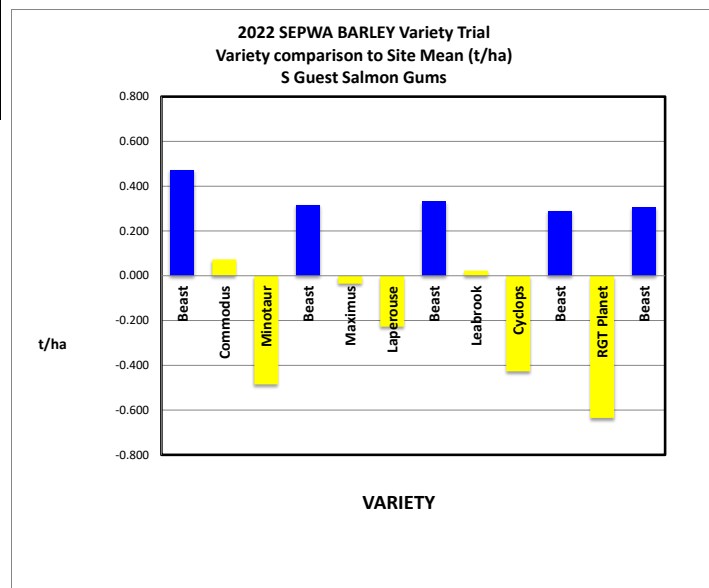

HARVEST DATA - SEPWA Barley Variety Trial - S Guest, Salmon Gums Harvested - 20th November 2022

Plot	Variety!	Plot Length	Plot Width	Area (ha)	Weight (kgs)	Yield (t/ha)	Plot 2	% of Site Mean
1	Beast	200	12	0.24	846	3.525	1	115%
2	Commodus	200	12	0.24	750	3.125	4	102%
3	Minotaur	200	12	0.24	616	2.567	9	84%
4	Beast	200	12	0.24	808	3.367	16	110%
5	Maximus	200	12	0.24	724	3.017	25	99%
6	Laperouse	200	12	0.24	678	2.825	36	93%
7	Beast	200	12	0.24	812	3.383	49	111%
8	Leabrook	200	12	0.24	738	3.075	64	101%
9	Cyclops	200	12	0.24	630	2.625	81	86%
10	Beast	200	12	0.24	802	3.342	100	109%
11	RGT Planet	200	12	0.24	580	2.417	121	79%
12	Beast	200	12	0.24	806	3.358	144	110%

Average of Yield (t/ha)	
Variety!	Total
RGT Planet	2.417
Minotaur	2.567
Cyclops	2.625
Laperouse	2.825
Maximus	3.017
Leabrook	3.075
Commodus	3.125
Beast	3.395
Average	3.052

Plot	Variety!	Plot Length	Plot Width	Area (ha)	Weight (kgs)	Yield (t/ha)	Plot 2	% of Site Mean
1	Beast	200	12	0.24	846	3.525	1	115%
4	Beast	200	12	0.24	808	3.367	16	110%
7	Beast	200	12	0.24	812	3.383	49	111%
10	Beast	200	12	0.24	802	3.342	100	109%
12	Beast	200	12	0.24	806	3.358	144	110%

PLATINUM SPONSORS

DIAMOND SPONSORS

**Seed Company Sponsors: AGT, Intergrain, Nuseed
SeedNet, Pioneer, Bayer, Pacific Seeds, SeedForce**