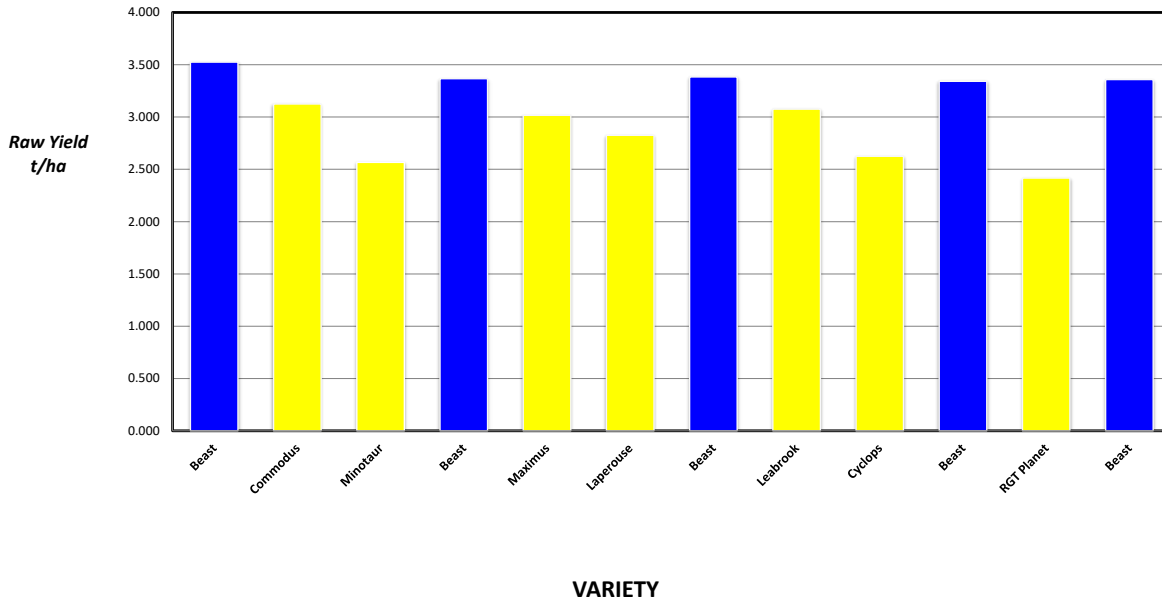

| Plot | Variety! | Plot Length | Plot Width | Area (ha) | Weight (kgs) | Yield (t/ha) | Plot 2 | % of Site Mean |
|------|----------|-------------|------------|-----------|--------------|--------------|--------|----------------|
| 1    | Beast    | 200         | 12         | 0.24      | 846          | 3.525        | 1      | 115%           |
| 4    | Beast    | 200         | 12         | 0.24      | 808          | 3.367        | 16     | 110%           |
| 7    | Beast    | 200         | 12         | 0.24      | 812          | 3.383        | 49     | 111%           |
| 10   | Beast    | 200         | 12         | 0.24      | 802          | 3.342        | 100    | 109%           |
| 12   | Beast    | 200         | 12         | 0.24      | 806          | 3.358        | 144    | 110%           |

## 2022 SEPWA BARLEY Variety Trial Sam Guest, Salmon Gums

| Plot | Variety!   | Yield (t/ha) | % of Site Mean |
|------|------------|--------------|----------------|
| 1    | Beast      | 3.525        | 115%           |
| 2    | Commodus   | 3.125        | 102%           |
| 3    | Minotaur   | 2.567        | 84%            |
| 4    | Beast      | 3.367        | 110%           |
| 5    | Maximus    | 3.017        | 99%            |
| 6    | Laperouse  | 2.825        | 93%            |
| 7    | Beast      | 3.383        | 111%           |
| 8    | Leabrook   | 3.075        | 101%           |
| 9    | Cyclops    | 2.625        | 86%            |
| 10   | Beast      | 3.342        | 109%           |
| 11   | RGT Planet | 2.417        | 79%            |
| 12   | Beast      | 3.358        | 110%           |