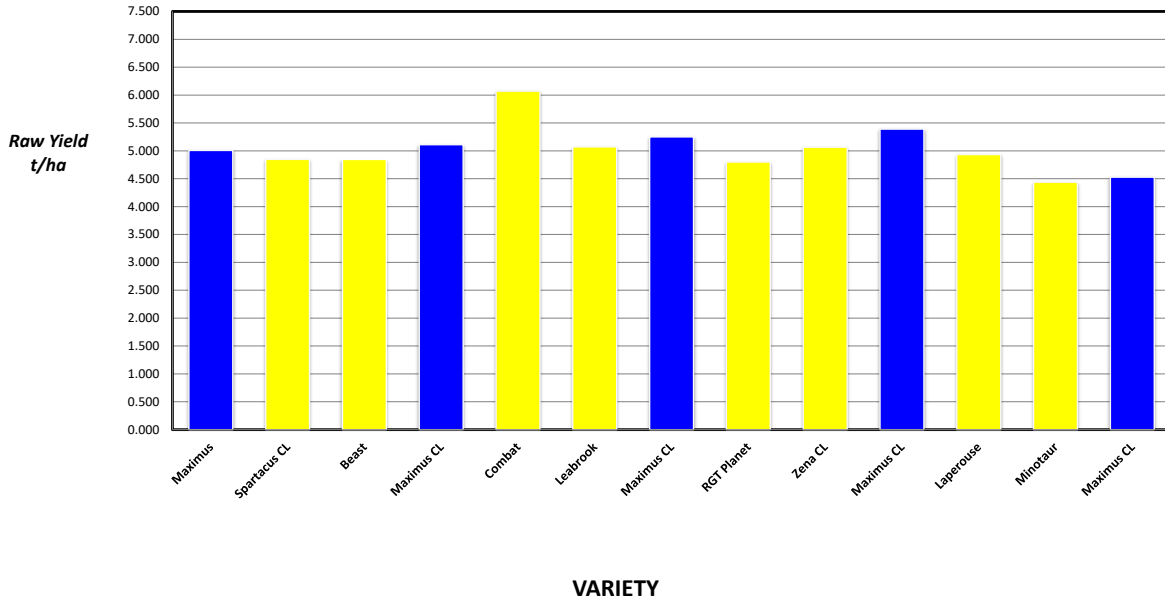

HARVEST DATA - SEPWA Barley Variety Trial - Yupiri - WA, Beaumont Harvested - 20th December 2022

Plot	Variety!	Plot Length	Plot Width	Area (ha)	Weight (kgs)	Yield (t/ha)	Plot 2	% of Site Mean
1	Maximus	132	12	0.1584	793	5.007	1	103%
2	Spartacus CL	132	12	0.1584	768	4.846	4	99%
3	Beast	132	12	0.1584	768	4.846	9	99%
4	Maximus CL	132	12	0.1584	809	5.110	16	105%
5	Combat	132	12	0.1584	962	6.071	25	125%
6	Leabrook	132	12	0.1584	803	5.071	36	104%
7	Maximus CL	132	12	0.1584	832	5.250	49	108%
8	RGT Planet	132	12	0.1584	760	4.800	64	98%
9	Zena CL	132	12	0.1584	802	5.066	81	104%
10	Maximus CL	132	12	0.1584	854	5.390	100	111%
11	Laperouse	132	12	0.1584	781	4.933	121	101%
12	Minotaur	132	12	0.1584	703	4.437	144	91%
13	Maximus CL	132	12	0.1584	717	4.528	169	93%
14	Commodus	132	12	0.1584	653	4.125	196	85%
15	Cyclops	132	12	0.1584	683	4.312	225	88%
16	Maximus CL	132	12	0.1584	665	4.200	256	86%

PLATINUM SPONSORS

DIAMOND SPONSORS

**Seed Company Sponsors : AGT, Intergrain, Nuseed
SeedNet, Pioneer, Bayer, Pacific Seeds, SeedForce**

2022 SEPWA BARLEY Variety Trial Yupiri - WA, Beaumont

Plot	Variety!	Yield (t/ha)	% of Site Mean
1	Maximus	5.007	103%
2	Spartacus CL	4.846	99%
3	Beast	4.846	99%
4	Maximus CL	5.110	105%
5	Combat	6.071	125%
6	Leabrook	5.071	104%
7	Maximus CL	5.250	108%
8	RGT Planet	4.800	98%
9	Zena CL	5.066	104%
10	Maximus CL	5.390	111%
11	Laperouse	4.933	101%
12	Minotaur	4.437	91%
13	Maximus CL	4.528	93%

Site Details

Soil Description: Duplex - Sand over Clay
Date Sown: Thursday, 26 May 2022
Date Harvested: Tuesday, 20 December 2022
Seeding Rate: 85 kg/ha

Statistical Analysis

Site Mean (t/ha) 4.875
Probability 0.216
Least significant difference 5% 0.811
CV % 4.4