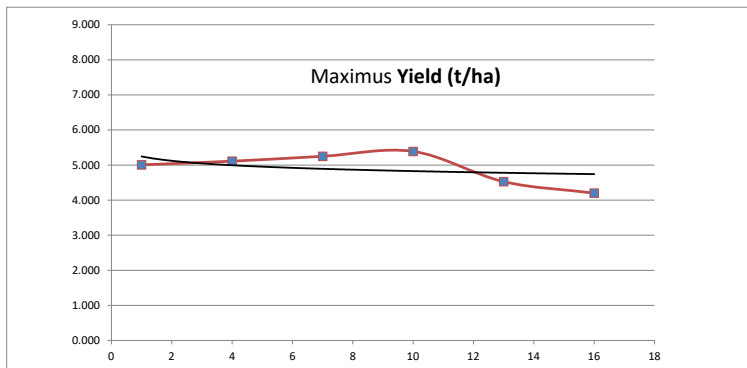

HARVEST DATA - SEPWA Barley Variety Trial - Yupiri - WA, Beaumont Harvested - 20th December 2022

Plot	Variety!	Plot Length	Plot Width	Area (ha)	Weight (kgs)	Yield (t/ha)	Plot 2	% of Site Mean
1	Maximus	132	12	0.1584	793	5.007	1	103%
2	Spartacus CL	132	12	0.1584	768	4.846	4	99%
3	Beast	132	12	0.1584	768	4.846	9	99%
4	Maximus CL	132	12	0.1584	809	5.110	16	105%
5	Combat	132	12	0.1584	962	6.071	25	125%
6	Leabrook	132	12	0.1584	803	5.071	36	104%
7	Maximus CL	132	12	0.1584	832	5.250	49	108%
8	RGT Planet	132	12	0.1584	760	4.800	64	98%
9	Zena CL	132	12	0.1584	802	5.066	81	104%
10	Maximus CL	132	12	0.1584	854	5.390	100	111%
11	Laperouse	132	12	0.1584	781	4.933	121	101%
12	Minotaur	132	12	0.1584	703	4.437	144	91%
13	Maximus CL	132	12	0.1584	717	4.528	169	93%
14	Commodus	132	12	0.1584	653	4.125	196	85%
15	Cyclops	132	12	0.1584	683	4.312	225	88%
16	Maximus CL	132	12	0.1584	665	4.200	256	86%

Average of Yield (t/ha)	
Variety!	Total
Beast	4.846
Maximus	5.007
Leabrook	5.071
Laperouse	4.933
Commodus	4.125
Minotaur	4.437
Cyclops	4.312
RGT Planet	4.800
Zena IGB 20125	5.066
Spartacus CL	4.846
Maximus CL	4.896
Combat IGB 1944	6.071
Average	4.875

Plot	Variety!	Plot Length	Plot Width	Area (ha)	Weight (kgs)	Yield (t/ha)	Plot 2	% of Site Mean
1	Maximus CL	132	12	0.1584	793	5.007	1	103%
4	Maximus CL	132	12	0.1584	809	5.110	16	105%
7	Maximus CL	132	12	0.1584	832	5.250	49	108%
10	Maximus CL	132	12	0.1584	854	5.390	100	111%
13	Maximus CL	132	12	0.1584	717	4.528	169	93%
16	Maximus CL	132	12	0.1584	665	4.200	256	86%

Plot Dimensions

Length (m) 132
 Width (m) 12
 Plot Area (ha) 0.16
 Conversion Factor 6.31

Rainfall Data

Growing Season (mm) 324.2
 Site Yield (t/ha) 4.875
 kg/mm - Rainfall 15.04

RAINFALL - 2022 (mm)	January	21.1	324.2	Cumulative Growing Season Rainfall
	February	4.2		
	March	12.6		
	April	57.4		
	May	29.6		
	June	18.8		
	July	28.8		
	August	48.8		
	September	27		
	October	113.8		
	November	53.4		
	December	14.2		
Total	429.7			