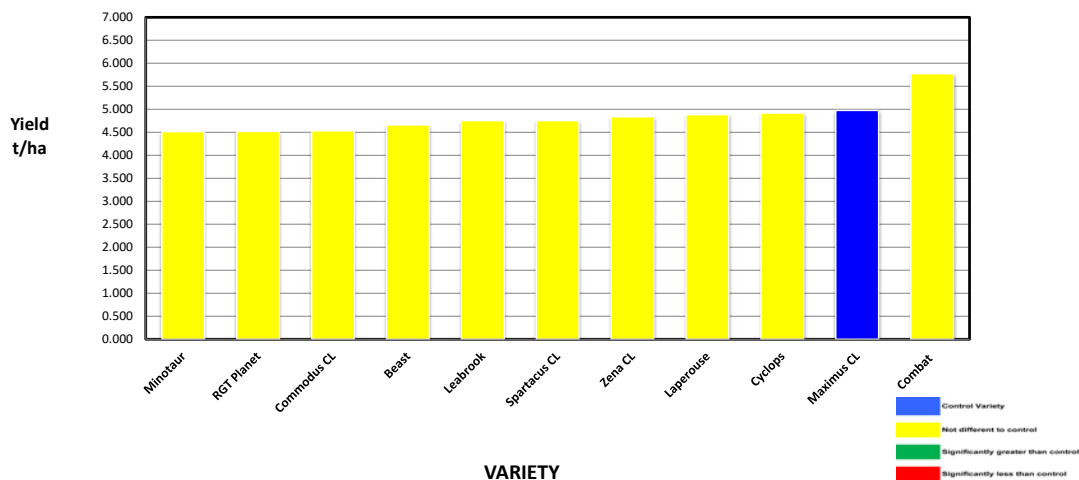

Plot Dimensions

Length (m)	Width (m)	Area (m2)	Conversion Factor
132	12	0.1584	6.31

PLATINUM SPONSORS

DIAMOND SPONSORS

**Seed Company Sponsors: AGT, Intergrain, Nuseed
SeedNet, Pioneer, Bayer, Pacific Seeds, SeedForce**

2022 SEPWA BARLEY Variety Trial Yupiri - WA, Beaumont

Variety	Maturity	Yield (t/ha)	% of Maximus	Protein %	Colour	Hect kg/ha	Screenings %	Grade
Minotaur	Mid-season	4.515	91%	8.1	58	79	2.4	BFED1
RGT Planet	Mid-season	4.516	91%	8.9	57	58	2.7	BFED1
Commodus CL	Mid-season	4.531	91%	9.3	58	63	1.0	Malt2
Beast	Early Season	4.660	94%	8.7	58	63	1.0	BFED1
Spartacus	Early Season	4.753	96%	8.2	58	62	1.3	BFED1
Leabrook	Early - Mid season	4.753	96%	8.9	58	60	1.3	BFED1
Zena CL	Mid-season	4.836	97%	9.1	58	57	3.8	BFED1
Laperouse	Mid-season	4.884	98%	9.1	59	64	1.2	Malt2
Cyclops	Early - Mid season	4.918	99%	10.4	57	58	4.1	BFED1
Maximus CL	Early Season	4.975	100%	9.8	58	64	1.7	Malt1
Combat	Mid-season	5.773	116%	8.7	56	58	0.8	BFED1