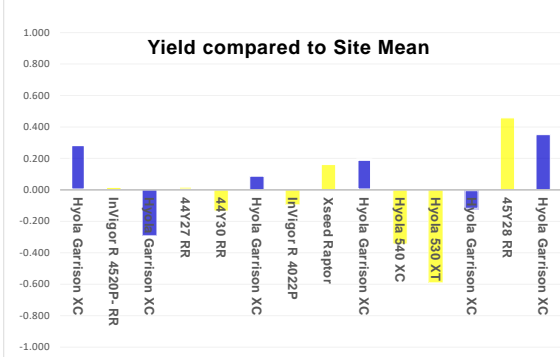

PLATINUM SPONSORS

DIAMOND SPONSORS

**Seed Company Sponsors: AGT, Intergrain, Nuseed
SeedNet, Pioneer, Bayer, Pacific Seeds, SeedForce**