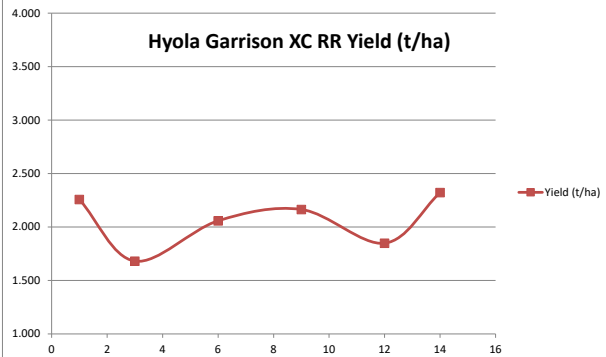

### Harvest date - 22nd November 2022

Plot	Variety!	Plot Length	Plot Width	Area (ha)	Weight (kgs)	Yield (t/ha)	Plot 2	% of Site Mean
1	Hyola Garrison XC	230	13.5	0.31	701	2.258	1	115%
2	InVigor R 4520P- RR	230	13.5	0.31	617	1.987	4	101%
3	Hyola Garrison XC	230	13.5	0.31	522	1.681	9	85%
4	44Y27 RR	230	13.5	0.31	619	1.994	16	101%
5	44Y30 RR	230	13.5	0.31	570	1.836	25	93%
6	Hyola Garrison XC	230	13.5	0.31	639	2.058	36	104%
7	InVigor R 4022P	230	13.5	0.31	583	1.878	49	95%
8	Xseed Raptor	230	13.5	0.31	662	2.132	64	108%
9	Hyola Garrison XC	230	13.5	0.31	672	2.164	81	110%
10	Hyola 540 XC	230	13.5	0.31	505	1.626	100	83%
11	Hyola 530 XT	230	13.5	0.31	429	1.382	121	70%
12	Hyola Garrison XC	230	13.5	0.31	574	1.849	144	94%
13	45Y28 RR	230	13.5	0.31	754	2.428	169	123%
14	Hyola Garrison XC	230	13.5	0.31	721	2.322	196	118%

Grower indicated uneven germination

Average of Yield (t/ha)	
Variety!	Total
Hyola 530 XT	1.382
Hyola 540 XC	1.626
44Y30 RR	1.836
44Y22	1.878
InVigor R 4520P- RR	1.987
44Y27 RR	1.994
Hyola Garrison XC	2.055
Raptor	2.132
45Y28 RR	2.428
Grand Total	1.971

Plot	Variety!	Plot Length	Plot Width	Area (ha)	Weight (kgs)	Yield (t/ha)	Plot 2	% of Site Mean
1	Hyola Garrison XC	230	13.5	0.31	701	2.258	1	115%
3	Hyola Garrison XC	230	13.5	0.31	522	1.681	9	85%
6	Hyola Garrison XC	230	13.5	0.31	639	2.058	36	104%
9	Hyola Garrison XC	230	13.5	0.31	672	2.164	81	110%
12	Hyola Garrison XC	230	13.5	0.31	574	1.849	144	94%
14	Hyola Garrison XC	230	13.5	0.31	721	2.322	196	118%