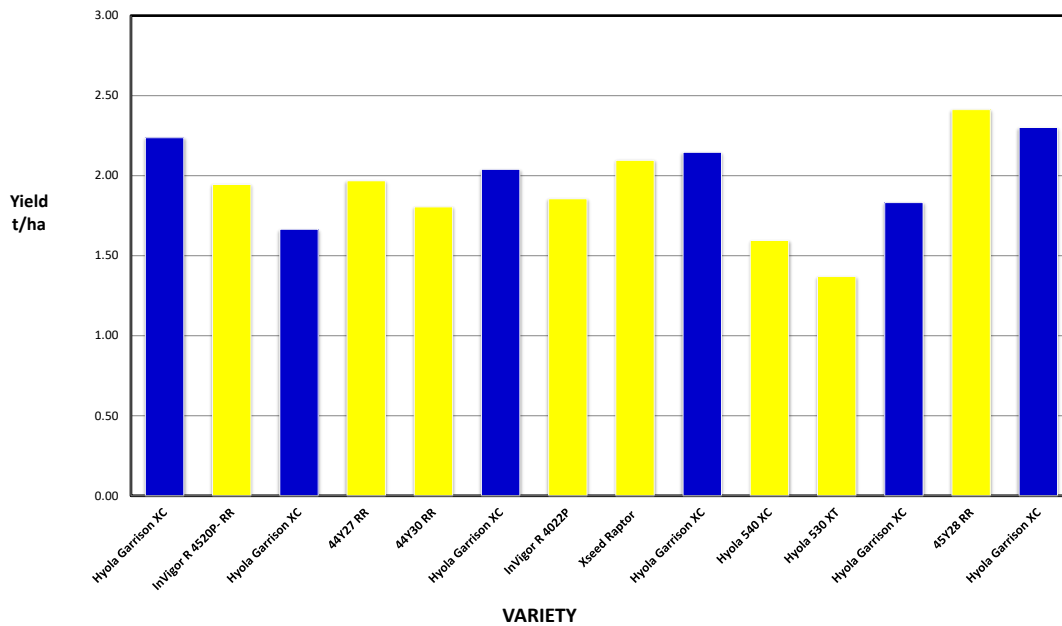

**2022 SEPWA Canola Variety Trial
Roundup Ready
Kyarran Farming Co Condungup**

Plot	Variety	Triat	Maturity	Yield (t/ha) (adj moisture)	% of Site Mean	Protein %	Oil %
1	Hyola Garrison XC	XC Hybrid	Mid-season	2.24	115%	18.8	49.0
2	InVigor R 4520P- RR	RR Hybrid	early-mid maturing	1.94	100%	18.4	45.6
3	Hyola Garrison XC	XC Hybrid	Mid-season	1.67	85%	19.0	48.7
4	44Y27 RR	RR Hybrid	early-mid season	1.97	101%	18.3	46.6
5	44Y30 RR	RR Hybrid	early-mid maturing	1.80	93%	17.6	46.6
6	Hyola Garrison XC	XC Hybrid	Mid-season	2.04	105%	18.8	49.0
7	InVigor R 4022P	RR Hybrid	early-mid maturing	1.86	95%	18.9	48.3
8	Xseed Raptor	RR Hybrid	Early - Mid season	2.10	108%	17.3	48.1
9	Hyola Garrison XC	XC Hybrid	Mid-season	2.15	110%	18.6	49.2
10	Hyola 540 XC	XC Hybrid	Early - Mid season	1.60	82%	20.5	43.2
11	Hyola 530 XT	XT Hybrid	early season	1.37	70%	21.4	46.1
12	Hyola Garrison XC	XC Hybrid	Mid-season	1.83	94%	18.8	49.0
13	45Y28 RR	RR Hybrid	Mid-season	2.41	124%	17.8	49.5
14	Hyola Garrison XC	XC Hybrid	Mid-season	2.30	118%	18.8	49.0

Yield, Protein and Oil adjusted for moisture - average moisture 7.1 %

Site Mean (t/ha) 1.948
Probability 0.314
Least significant difference 5% 0.682
CV % 12.6

Site Details

Soil Description: Sand Over Clay - Duplex
Date Sown: Monday, 25 April 2022
Harvest Date: Tuesday, 22 November 2022
Seeding Rate: 2.0 kg/ha

Plot Dimenstions

Length (m) 230
Width (m) 13.5
Plot Area (ha) 3105
Conversion Factor 3.22

Rainfall Data

Growing Season (mm) 530.2
Site Yield (t/ha) 1.948
kg/mm - Rainfall 3.7

RAINFALL 2022 (mm)	January	7.4	Cumulative Growing Season Rainfall
	February	5.4	
	March	19.2	
	April	49.2	
	May	55	
	June	54.2	
	July	79.8	
	August	128.8	
	September	40.8	
	October	122.4	
	November	71.8	
	Total	634	

Station: DPIRD Condungup(CN001)

PLATINUM SPONSORS

DIAMOND SPONSORS

**Seed Company Sponsors: AGT, Intergrain, Nuseed
SeedNet, Pioneer, Bayer, Pacific Seeds, SeedForce**