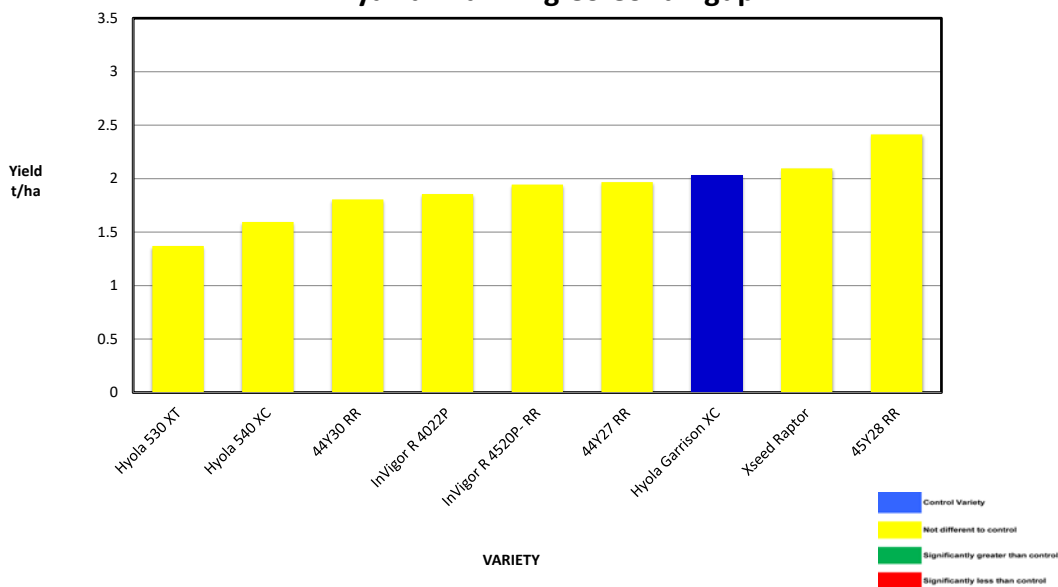

## 2022 SEPWA Canola Variety Trial Roundup Ready Kyarran Farming Co Condingup

Variety	Triat	Maturity	Yield (t/ha)	% of Hyola 410XX	Protein %	Oil %
Hyola 530 XT	XT Hybrid	early season	1.370	74%	21.4	46.1
Hyola 540 XC	XC Hybrid	Early - Mid season	1.595	86%	20.5	43.2
44Y30 RR	RR Hybrid	early-mid maturing	1.805	97%	17.6	46.6
InVigor R 4022P	RR Hybrid	early-mid maturing	1.856	100%	18.9	48.3
InVigor R 4520P- RR	RR Hybrid	early-mid maturing	1.945	105%	18.4	45.6
44Y27 RR	RR Hybrid	early-mid season	1.968	106%	18.3	46.6
Hyola Garrison XC	XC Hybrid	Mid-season	2.037	110%	18.8	49.0
Xseed Raptor	RR Hybrid	Early - Mid season	2.096	113%	17.3	48.1
45Y28 RR	RR Hybrid	Mid-season	2.413	130%	17.8	49.5

*Yield, Protein and Oil adjusted for moisture - average moisture 7.1 %*

**Site Mean (t/ha)** 1.948  
**Probability** 0.314  
**Least significant difference 5%** 0.682  
**CV %** 12.6