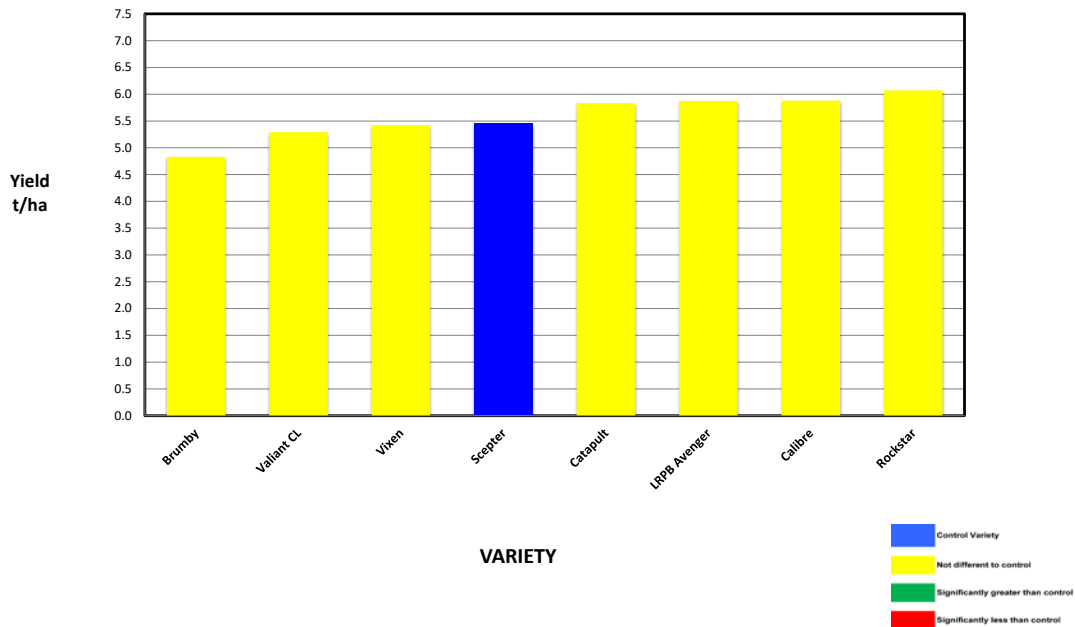

Average of Yield (t/ha)	
Variety!	Total
Brumby	4.833
Valiant CL	5.286
Vixen	5.421
Scepter	5.456
Catapult	5.829
LRPB Avenger	5.873
Calibre	5.877
Rockstar	6.067
Grand Total	5.539

Plot	Variety!	Plot Length	Plot Width	Area (ha)	Weight (kgs)	Yield (t/ha)	Plot 2	% of Site Mean
1	Scepter	210	12	0.25	1257	4.988	1	90%
4	Scepter	210	12	0.25	1510	5.992	16	108%
7	Scepter	210	12	0.25	1408	5.587	49	101%
10	Scepter	210	12	0.25	1458	5.786	100	104%
12	Scepter	210	12	0.25	1242	4.929	144	89%

Plot Dimensions

Length (m)	Width (m)	Area (m2)	Conversion Factor
210	12	0.252	3.97

PLATINUM SPONSORS

DIAMOND SPONSORS

Seed Company Sponsors: AGT, Intergrain, Nuseed
 SeedNet, Pioneer, Bayer, Pacific Seeds, SeedForce

2022 SEPWA Wheat Variety Trial Piggott Family Trust Coomalbudgup

Variety	Maturity	Yield (t/ha)	% of Scepter	Protein %	Gluten %	Starch %	Hect kg/ha	Screenings %	Falling Numbers	Grade
Brumby	Mid	4.830	88%	10.0	22.4	81.3	76.6	1.6	267	AGP1
Valiant CL	Mid- late	5.290	97%	9.8	21.1	75.4	78.2	1.3	363	ASW1
Vixen	Early - Mid	5.420	99%	9.9	20.1	79.3	74.6	1.3	264	AGP1
Scepter	Early - Mid	5.460	100%	10.0	21.9	85.1	75.5	2.1	318	APW2
Catapult	Mid- late	5.830	107%	10.3	20.6	77.5	75.7	0.9	316	APW2
LRPB Avenger	Early - Mid	5.870	108%	9.9	20.8	82.9	77.5	1.7	280	AGP1
Calibre	Early - Mid	5.880	108%	10.6	23.8	73.1	77.6	1.3	332	APW1
Rockstar	Mid- late	6.070	111%	10.7	24.3	74.9	78.2	0.8	381	APW1