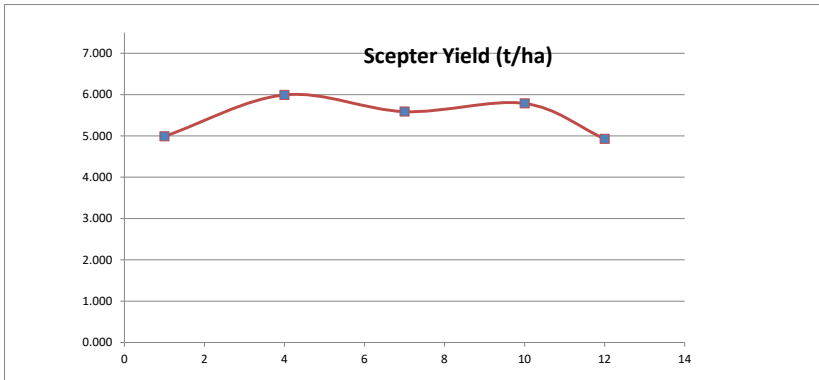

HARVEST DATA - SEPWA Wheat Variety Trial - Piggott Family Trust Coomalbudgup Harvested 3rd December 2022

Plot	Variety!	Plot Length	Plot Width	Area (ha)	Weight (kgs)	Yield (t/ha)	Plot 2	% of Site Mean
1	Scepter	210	12	0.25	1257	4.988	1	90%
2	Valiant CL	210	12	0.25	1332	5.286	4	95%
3	Brumby	210	12	0.25	1218	4.833	9	87%
4	Scepter	210	12	0.25	1510	5.992	16	108%
5	Vixen	210	12	0.25	1366	5.421	25	98%
6	LRPB Avenger	210	12	0.25	1480	5.873	36	106%
7	Scepter	210	12	0.25	1408	5.587	49	101%
8	Rockstar	210	12	0.25	1529	6.067	64	110%
9	Calibre	210	12	0.25	1481	5.877	81	106%
10	Scepter	210	12	0.25	1458	5.786	100	104%
11	Catapult	210	12	0.25	1469	5.829	121	105%
12	Scepter	210	12	0.25	1242	4.929	144	89%

Average of Yield (t/ha)	
Variety!	Total
Brumby	4.833
Valiant CL	5.286
Vixen	5.421
Scepter	5.456
Catapult	5.829
LRPB Avenger	5.873
Calibre	5.877
Rockstar	6.067
Grand Total	5.539

Plot	Variety!	Plot Length	Plot Width	Area (ha)	Weight (kgs)	Yield (t/ha)	Plot 2	% of Site Mean
1	Scepter	210	12	0.25	1257	4.988	1	90%
4	Scepter	210	12	0.25	1510	5.992	16	108%
7	Scepter	210	12	0.25	1408	5.587	49	101%
10	Scepter	210	12	0.25	1458	5.786	100	104%
12	Scepter	210	12	0.25	1242	4.929	144	89%

Site Details

Soil Description: Sandy Loam
Date Sown: Monday, 23 May 2022
Date Harvested Saturday, 3 December 2022
Seeding Rate: 90 kg/ha

Statistical Analysis

Site Mean (t/ha) 5.540
Probability 0.652
Least significant difference 5% 1.451
CV % 8.6

Plot Dimenstions

Length (m) 210
Width (m) 12
Plot Area (ha) 0.25
Conversion Factor 3.97

Rainfall Data

Growing Season (mm) 457.5
Site Yield (t/ha) 5.54
kg/mm - Rainfall 12.1

RAINFALL 2022 (mm)	January	0	457.5	Cumulative Growing Season Rainfall
	February	26		
	March	14		
	April	106.5		
	May	26		
	June	43.5		
	July	67		
	August	67.5		
	September	31		
	October	116		
	November	49		
	December	0		
Total	546.5			