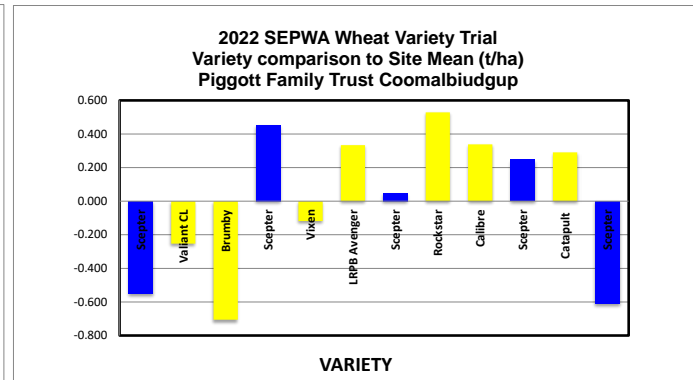

HARVEST DATA - SEPWA Wheat Variety Trial - Piggott Family Trust Coomalbudgup Harvested 3rd December 2022

Plot	Variety!	Plot Length	Plot Width	Area (ha)	Weight (kgs)	Yield (t/ha)	Plot 2	% of Site Mean
1	Scepter	210	12	0.25	1257	4.988	1	90%
2	Valiant CL	210	12	0.25	1332	5.286	4	95%
3	Brumby	210	12	0.25	1218	4.833	9	87%
4	Scepter	210	12	0.25	1510	5.992	16	108%
5	Vixen	210	12	0.25	1366	5.421	25	98%
6	LRPB Avenger	210	12	0.25	1480	5.873	36	106%
7	Scepter	210	12	0.25	1408	5.587	49	101%
8	Rockstar	210	12	0.25	1529	6.067	64	110%
9	Calibre	210	12	0.25	1481	5.877	81	106%
10	Scepter	210	12	0.25	1458	5.786	100	104%
11	Catapult	210	12	0.25	1469	5.829	121	105%
12	Scepter	210	12	0.25	1242	4.929	144	89%

Average of Yield (t/ha)	
Variety!	Total
Brumby	4.833
Valiant CL	5.286
Vixen	5.421
Scepter	5.456
Catapult	5.829
LRPB Avenger	5.873
Calibre	5.877
Rockstar	6.067
Grand Total	5.539

Plot	Variety!	Plot Length	Plot Width	Area (ha)	Weight (kgs)	Yield (t/ha)	Plot 2	% of Site Mean
1	Scepter	210	12	0.25	1257	4.988	1	90%
4	Scepter	210	12	0.25	1510	5.992	16	108%
7	Scepter	210	12	0.25	1408	5.587	49	101%
10	Scepter	210	12	0.25	1458	5.786	100	104%
12	Scepter	210	12	0.25	1242	4.929	144	89%