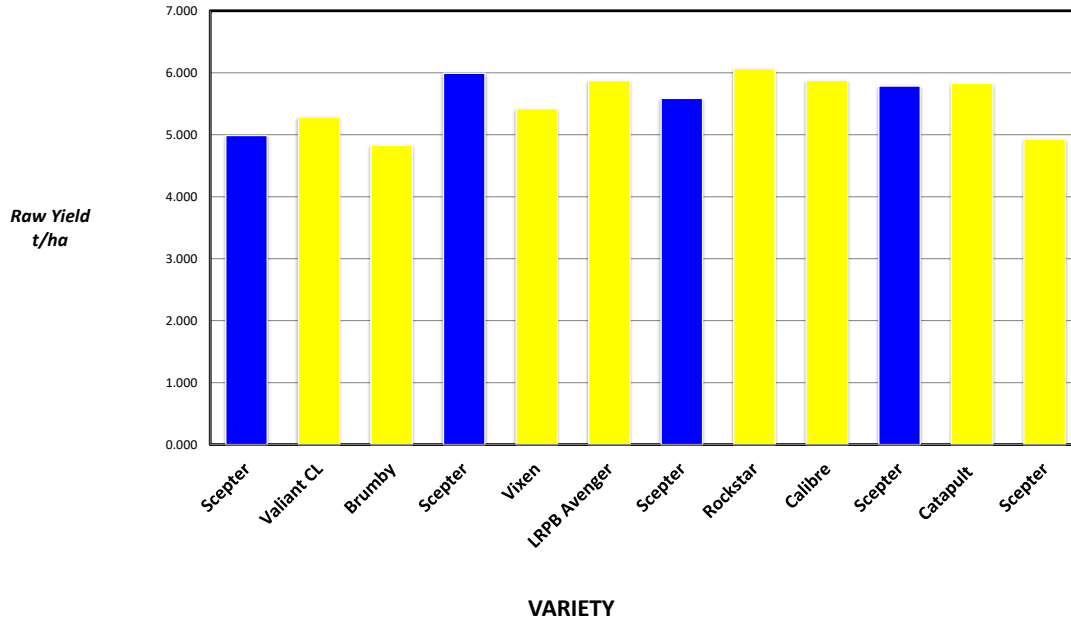

HARVEST DATA - SEPWA Wheat Variety Trial - Piggott Family Trust Coomalbudgup Harvested 3rd December 2022

Plot	Variety!	Plot Length	Plot Width	Area (ha)	Weight (kgs)	Yield (t/ha)	Plot 2	% of Site Mean
1	Scepter	210	12	0.25	1257	4.988	1	90%
2	Valiant CL	210	12	0.25	1332	5.286	4	95%
3	Brumby	210	12	0.25	1218	4.833	9	87%
4	Scepter	210	12	0.25	1510	5.992	16	108%
5	Vixen	210	12	0.25	1366	5.421	25	98%
6	LRPB Avenger	210	12	0.25	1480	5.873	36	106%
7	Scepter	210	12	0.25	1408	5.587	49	101%
8	Rockstar	210	12	0.25	1529	6.067	64	110%
9	Calibre	210	12	0.25	1481	5.877	81	106%
10	Scepter	210	12	0.25	1458	5.786	100	104%
11	Catapult	210	12	0.25	1469	5.829	121	105%
12	Scepter	210	12	0.25	1242	4.929	144	89%

Average of Yield (t/ha)	
Variety!	Total
Brumby	4.833
Valiant CL	5.286
Vixen	5.421
Scepter	5.456
Catapult	5.829
LRPB Avenger	5.873
Calibre	5.877
Rockstar	6.067
Grand Total	5.539

Plot	Variety!	Plot Length	Plot Width	Area (ha)	Weight (kgs)	Yield (t/ha)	Plot 2	% of Site Mean
1	Scepter	210	12	0.25	1257	4.988	1	90%
4	Scepter	210	12	0.25	1510	5.992	16	108%
7	Scepter	210	12	0.25	1408	5.587	49	101%
10	Scepter	210	12	0.25	1458	5.786	100	104%
12	Scepter	210	12	0.25	1242	4.929	144	89%

PLATINUM SPONSORS

DIAMOND SPONSORS

**Seed Company Sponsors: AGT, Intergrain, Nuseed
SeedNet, Pioneer, Bayer, Pacific Seeds, SeedForce**

2022 SEPWA Wheat Variety Trial Piggott Family Trust Coomalbiudgup

Plot	Variety!	Yield (t/ha)	% of Site Mean
1	Scepter	4.988	90%
2	Valiant CL	5.286	95%
3	Brumby	4.833	87%
4	Scepter	5.992	108%
5	Vixen	5.421	98%
6	LRPB Avenger	5.873	106%
7	Scepter	5.587	101%
8	Rockstar	6.067	110%
9	Calibre	5.877	106%
10	Scepter	5.786	104%
11	Catapult	5.829	105%
12	Scepter	4.929	89%

Site Details

Soil Description: Sandy Loam
Date Sown: Monday, 23 May 2022
Date Harvested Saturday, 3 December 2022
Seeding Rate: 90 kg/ha

Statistical Analysis

Site Mean (t/ha) 5.540
Probability 0.652
Least significant difference 5% 1.451
CV % 8.6