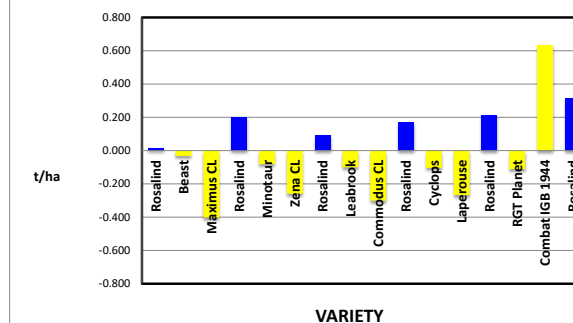

2022 SEPWA BARLEY Variety Trial
Variety comparison to Site Mean (t/ha)
DC & JA Sanderson, Grass Patch