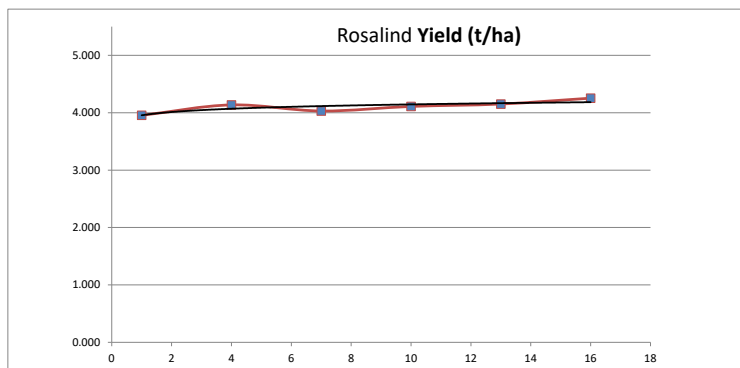

HARVEST DATA - SEPWA Barley Variety Trial - DC & JA Sanderson, Grass Patch 20th November 2022

Plot	Variety!	Plot Length	Plot Width	Area (ha)	Weight (kgs)	Yield (t/ha)	Plot 2	% of Site Mean
1	Rosalind	220	12	0.264	1044	3.955	1	100%
2	Beast	220	12	0.264	1031	3.905	4	99%
3	Maximus CL	220	12	0.264	933	3.534	9	90%
4	Rosalind	220	12	0.264	1092	4.136	16	105%
5	Minotaur	220	12	0.264	1018	3.856	25	98%
6	Zena CL	220	12	0.264	971	3.678	36	93%
7	Rosalind	220	12	0.264	1064	4.030	49	102%
8	Leabrook	220	12	0.264	1013	3.837	64	97%
9	Commodus CL	220	12	0.264	960	3.636	81	92%
10	Rosalind	220	12	0.264	1085	4.110	100	104%
11	Cyclops	220	12	0.264	1012	3.833	121	97%
12	Laperouse	220	12	0.264	969	3.670	144	93%
13	Rosalind	220	12	0.264	1096	4.152	169	105%
14	RGT Planet	220	12	0.264	1010	3.826	196	97%
15	Combat IGB 1944	220	12	0.264	1207	4.572	225	116%
16	Rosalind	220	12	0.264	1123	4.254	256	108%

Grower commented on lodging varieties

Lodging

Lodging

Lodging

Average of Yield (t/ha)	
Variety!	Total
Maximus CL	3.534
Commodus CL	3.636
Laperouse	3.670
Zena CL	3.678
RGT Planet	3.826
Cyclops	3.833
Leabrook	3.837
Minotaur	3.856
Beast	3.905
Rosalind	4.106
Combat IGB 1944	4.572
Average	3.937

Plot	Variety!	Plot Length	Plot Width	Area (ha)	Weight (kgs)	Yield (t/ha)	Plot 2	% of Site Mean
1	Rosalind	220	12	0.264	1044	3.955	1	100%
4	Rosalind	220	12	0.264	1092	4.136	16	105%
7	Rosalind	220	12	0.264	1064	4.030	49	102%
10	Rosalind	220	12	0.264	1085	4.110	100	104%
13	Rosalind	220	12	0.264	1096	4.152	169	105%
16	Rosalind	220	12	0.264	1123	4.254	256	108%