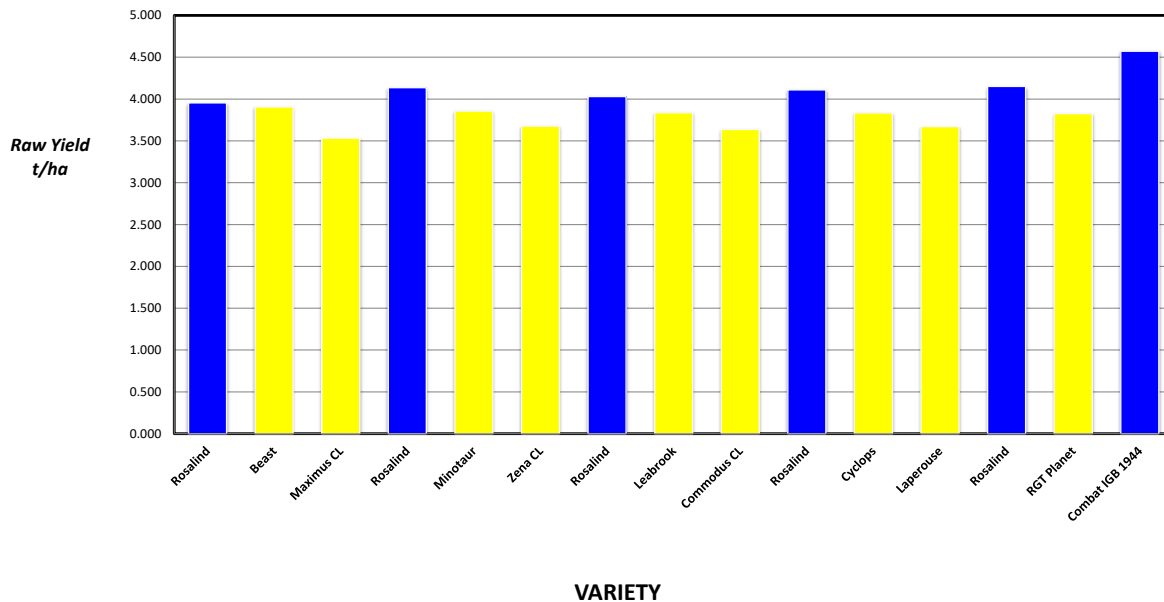

HARVEST DATA - SEPWA Barley Variety Trial - DC & JA Sanderson, Grass Patch 20th November 2022

Plot	Variety!	Plot Length	Plot Width	Area (ha)	Weight (kgs)	Yield (t/ha)	Plot 2	% of Site Mean
1	Rosalind	220	12	0.264	1044	3.955	1	100%
2	Beast	220	12	0.264	1031	3.905	4	99%
3	Maximus CL	220	12	0.264	933	3.534	9	90%
4	Rosalind	220	12	0.264	1092	4.136	16	105%
5	Minotaur	220	12	0.264	1018	3.856	25	98%
6	Zena CL	220	12	0.264	971	3.678	36	93%
7	Rosalind	220	12	0.264	1064	4.030	49	102%
8	Leabrook	220	12	0.264	1013	3.837	64	97%
9	Commodus CL	220	12	0.264	960	3.636	81	92%
10	Rosalind	220	12	0.264	1085	4.110	100	104%
11	Cyclops	220	12	0.264	1012	3.833	121	97%
12	Laperouse	220	12	0.264	969	3.670	144	93%
13	Rosalind	220	12	0.264	1096	4.152	169	105%
14	RGT Planet	220	12	0.264	1010	3.826	196	97%
15	Combat IGB 1944	220	12	0.264	1207	4.572	225	116%
16	Rosalind	220	12	0.264	1123	4.254	256	108%

Plot	Variety!	Plot Length	Plot Width	Area (ha)	Weight (kgs)	Yield (t/ha)	Plot 2	% of Site Mean
1	Rosalind	220	12	0.264	1044	3.955	1	100%
4	Rosalind	220	12	0.264	1092	4.136	16	105%
7	Rosalind	220	12	0.264	1064	4.030	49	102%
10	Rosalind	220	12	0.264	1085	4.110	100	104%
13	Rosalind	220	12	0.264	1096	4.152	169	105%
16	Rosalind	220	12	0.264	1123	4.254	256	108%

2022 SEPWA BARLEY Variety Trial
Variety comparison to Site Mean (t/ha)
DC & JA Sanderson, Grass Patch

PLATINUM SPONSORS

DIAMOND SPONSORS

Seed Company Sponsors: AGT, Intergrain, Nuseed
SeedNet, Pioneer, Bayer, Pacific Seeds, SeedForce

2022 SEPWA BARLEY Variety Trial DC & JA Sanderson, Grass Patch

Plot	Variety!	Yield (t/ha)	% of Site Mean
1	Rosalind	3.955	100%
2	Beast	3.905	99%
3	Maximus CL	3.534	90%
4	Rosalind	4.136	105%
5	Minotaur	3.856	98%
6	Zena CL	3.678	93%
7	Rosalind	4.030	102%
8	Leabrook	3.837	97%
9	Commodus CL	3.636	92%
10	Rosalind	4.110	104%
11	Cyclops	3.833	97%
12	Laperouse	3.670	93%
13	Rosalind	4.152	105%
14	RGT Planet	3.826	97%
15	Combat IGB 1944	4.572	116%