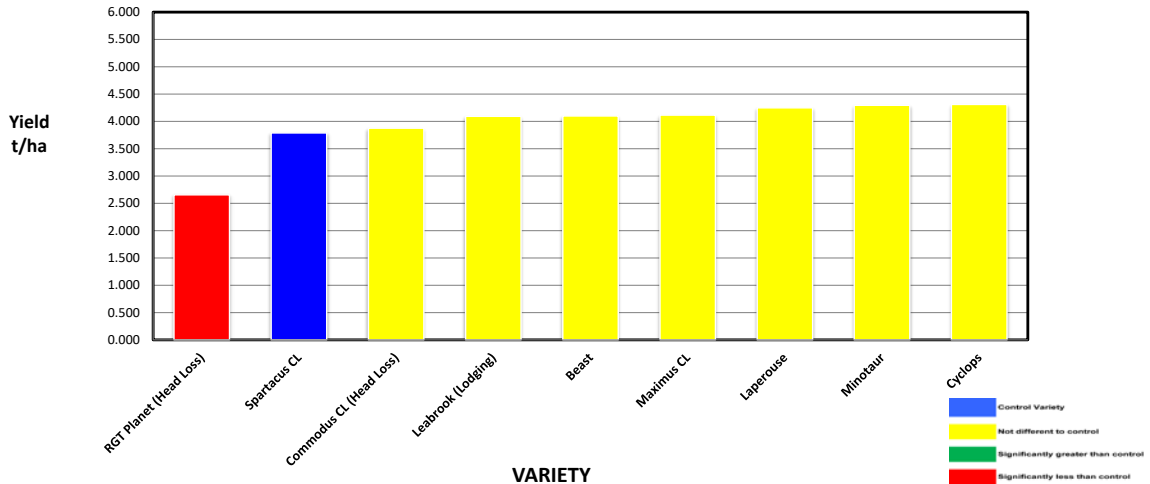

Head Loss
Head Loss (worst)
Lodging

Statistical Analysis

Site Mean (t/ha)	3.903
Probability	0.078
Least significant difference 5%	0.8515
CV %	3.8

Site Details

Soil Description:	Grey Loam with some limestone
Date Sown:	Monday, 9 May 2022
Date Harvested	Saturday, 17 December 2022
Seeding Rate:	65 kg/ha

Plot Dimensions

Length (m)	Width (m)	Area (m2)	Conversion Factor
200	12	0.24	4.17

PLATINUM SPONSORS

DIAMOND SPONSORS

**Seed Company Sponsors : AGT, Intergrain, Nuseed
SeedNet, Pioneer, Bayer, Pacific Seeds, SeedForce**

2022 SEPWA BARLEY Variety Trial W & C Walter Pty Ltd, Cascade

Variety	Maturity	Yield (t/ha)	% of Spartacus	Protein %	Colour	Hect kg/hl	Screenings %	Grade
RGT Planet (Head Loss)	Mid-season	2.655	70%	12.5	58	65	5.1	Malt1
Spartacus CL	Early Season	3.788	100%	12.0	59	67	2.7	Malt1
Commodus CL (Head Loss)	Mid-season	3.874	102%	11.4	57	65	3.8	Malt1
Leabrook (Lodging)	Early - Mid season	4.093	108%	12.0	57	65	2.6	Malt1
Beast	Early Season	4.100	108%	12.1	57	65	1.8	Malt1
Maximus CL	Early Season	4.114	109%	11.9	58	68	2.6	Malt1
Laperouse	Mid-season	4.248	112%	11.8	58	67	4.0	Malt1
Minotaur	Mid-season	4.294	113%	10.8	58	67	2.0	Malt1
Cyclops	Early - Mid season	4.310	114%	12.1	58	68	3.1	Malt1