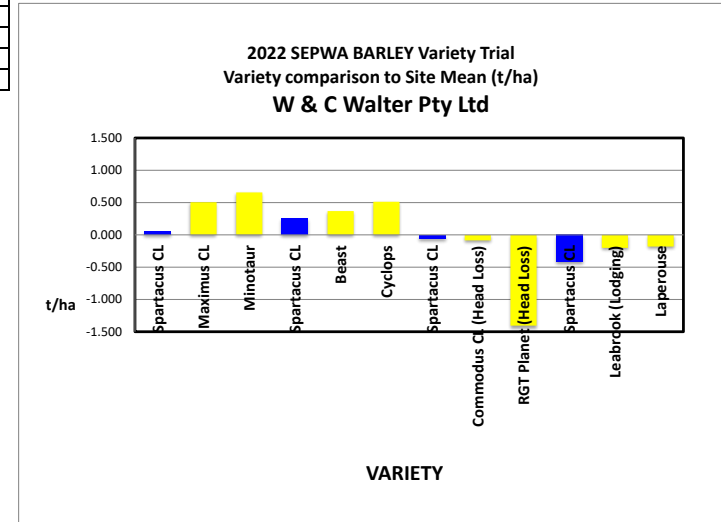

HARVEST DATA - SEPWA Barley Variety Trial - W & C Walter Pty Ltd Cascade Harvested -17th December 2022

Plot	Variety!	Plot Length	Plot Width	Area (ha)	Weight (kgs)	Yield (t/ha)	Plot 2	% of Site Mean
1	Spartacus CL	200	12	0.24	950	3.959	1	101%
2	Maximus CL	200	12	0.24	1058	4.408	4	113%
3	Minotaur	200	12	0.24	1094	4.559	9	117%
4	Spartacus CL	200	12	0.24	999	4.161	16	107%
5	Beast	200	12	0.24	1025	4.271	25	109%
6	Cyclops	200	12	0.24	1060	4.417	36	113%
7	Spartacus CL	200	12	0.24	923	3.846	49	99%
8	Commodus CL (Head Loss)	200	12	0.24	916	3.817	64	98%
9	RGT Planet (Head Loss)	200	12	0.24	600	2.498	81	64%
10	Spartacus CL	200	12	0.24	836	3.483	100	89%
11	Leabrook (Lodging)	200	12	0.24	888	3.701	121	95%
12	Laperouse	200	12	0.24	893	3.721	144	95%

Average of Yield (t/ha)	
Variety!	Total
Beast	4.271
Laperouse	3.721
Minotaur	4.559
Cyclops	4.417
Spartacus CL	3.862
Maximus CL	4.408
Commodus CL (Head Loss)	3.817
RGT Planet (Head Loss)	2.498
Leabrook (Lodging)	3.701
Average	3.903

Plot	Variety!	Plot Length	Plot Width	Area (ha)	Weight (kgs)	Yield (t/ha)	Plot 2	% of Site Mean
1	Spartacus CL	200	12	0.24	950	3.959	1	101%
4	Spartacus CL	200	12	0.24	999	4.161	16	107%
7	Spartacus CL	200	12	0.24	923	3.846	49	99%
10	Spartacus CL	200	12	0.24	836	3.483	100	89%

PLATINUM SPONSORS

DIAMOND SPONSORS

**Seed Company Sponsors : AGT, Intergrain, Nuseed
SeedNet, Pioneer, Bayer, Pacific Seeds, SeedForce**