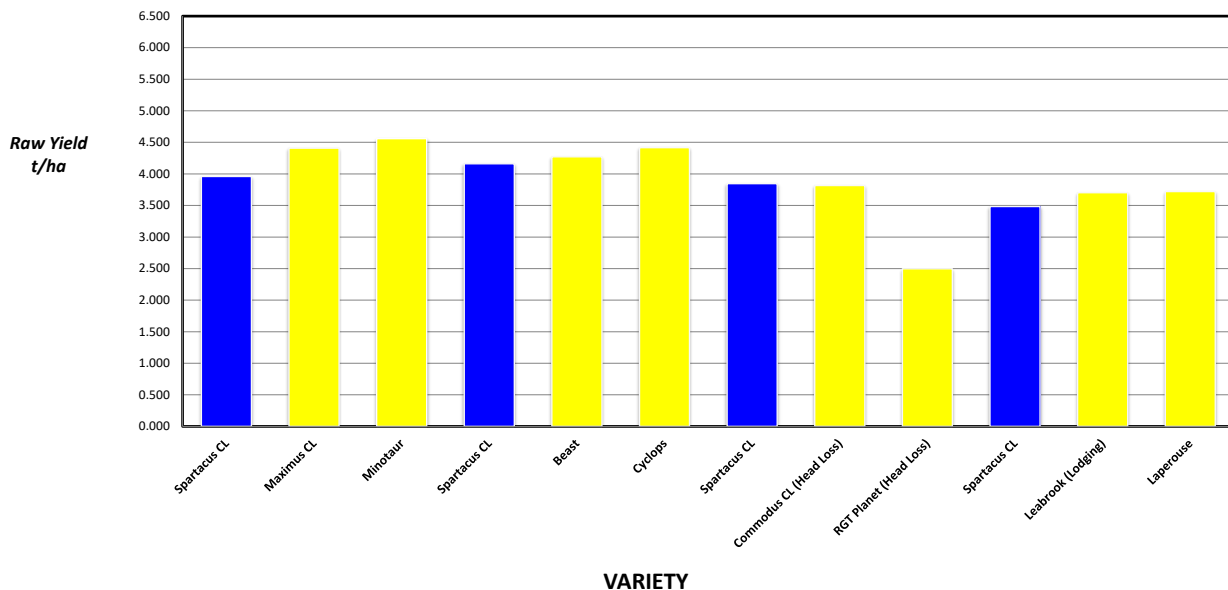

PLATINUM SPONSORS

DIAMOND SPONSORS

**Seed Company Sponsors : AGT, Intergrain, Nuseed
SeedNet, Pioneer, Bayer, Pacific Seeds, SeedForce**

2022 SEPWA BARLEY Variety Trial W & C Walter Pty Ltd, Cascade

Plot	Variety!	Yield (t/ha)	% of Site Mean
1	Spartacus CL	3.959	101%
2	Maximus CL	4.408	113%
3	Minotaur	4.559	117%
4	Spartacus CL	4.161	107%
5	Beast	4.271	109%
6	Cyclops	4.417	113%
7	Spartacus CL	3.846	99%
8	Commodus CL (Head Loss)	3.817	98%
9	RGT Planet (Head Loss)	2.498	64%
10	Spartacus CL	3.483	89%
11	Leabrook (Lodging)	3.701	95%
12	Laperouse	3.721	95%

Head Loss
Head Loss (worst)
Lodging

Statistical Analysis

Site Mean (t/ha)	3.903
Probability	0.078
Least significant difference 5%	0.8515
CV %	3.8

Site Details

Soil Description:	Grey Loam with some limestone
Date Sown:	Monday, 9 May 2022
Date Harvested	Saturday, 17 December 2022
Seeding Rate:	65 kg/ha