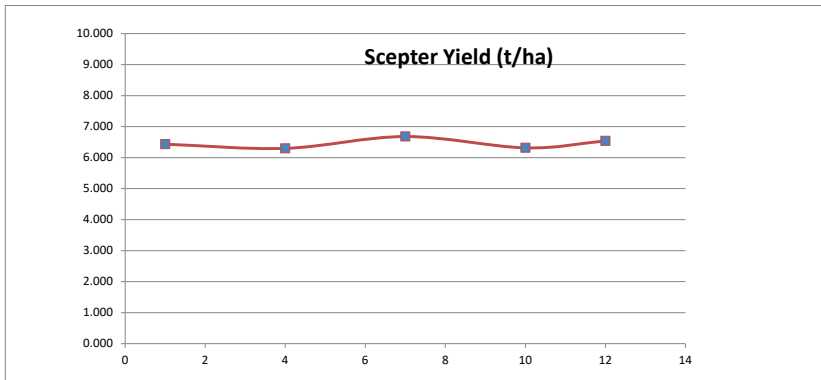

HARVEST DATA - SEPWA Wheat Variety Trial - Milarup (Roberts), Lake King Harvested 18th December 2022

Plot	Variety!	Plot Length	Plot Width	Area (ha)	Weight (kgs)	Yield (t/ha)	Plot 2	% of Site Mean
1	Scepter	320	12	0.38	2470	6.432	1	100%
2	Valiant CL	320	12	0.38	2256	5.875	4	91%
3	Brumby	320	12	0.38	2522	6.568	9	102%
4	Scepter	320	12	0.38	2419	6.299	16	98%
5	Vixen	320	12	0.38	2549	6.639	25	103%
6	LRPB Avenger	320	12	0.38	2299	5.988	36	93%
7	Scepter	320	12	0.38	2565	6.680	49	103%
8	Rockstar	320	12	0.38	2582	6.724	64	104%
9	Calibre	320	12	0.38	2591	6.748	81	104%
10	Scepter	320	12	0.38	2425	6.315	100	98%
11	Catapult	320	12	0.38	2567	6.685	121	104%
12	Denison	320	12	0.38	2511	6.538	144	101%
13	Scepter	320	12	0.38	2512	6.541	169	101%

Average of Yield (t/ha)	Total
Variety!	
Valiant CL	5.875
LRPB Avenger	5.988
Scepter	6.453
Brumby	6.568
Vixen	6.639
Catapult	6.685
Rockstar	6.724
Calibre	6.748
Grand Total	6.458

Plot	Variety!	Plot Length	Plot Width	Area (ha)	Weight (kgs)	Yield (t/ha)	Plot 2	% of Site Mean
1	Scepter	320	12	0.38	2470	6.432	1	100%
4	Scepter	320	12	0.38	2419	6.299	16	98%
7	Scepter	320	12	0.38	2565	6.680	49	103%
10	Scepter	320	12	0.38	2425	6.315	100	98%
12	Scepter	320	12	0.38	2511	6.538	144	101%

Site Details

Soil Description: Duplex - Sand over clay
Date Sown: Monday, 2 May 2022
Date Harvested: Sunday, 18 December 2022
Seeding Rate: 70 kg/ha

Statistical Analysis

Site Mean (t/ha) 6.458
Probability 0.081
Least significant difference 5% 0.4856
CV % 2.5

Plot Dimensions

Length (m) 320
 Width (m) 12
 Plot Area (ha) 0.38
 Conversion Factor 2.60

Rainfall Data

Growing Season (mm) 411.4
 Site Yield (t/ha) 6.458
 kg/mm - Rainfall 15.7

RAINFALL 2022 (mm)	January	5.6	411.4	Cumulative Growing Season Rainfall
	February	8.4		
	March	48.4		
	April	133		
	May	42.6		
	June	42.4		
	July	52.8		
	August	44.8		
	September	24.4		
	October	71.4		
	November	26		
	December	3.8		
Total	503.6			