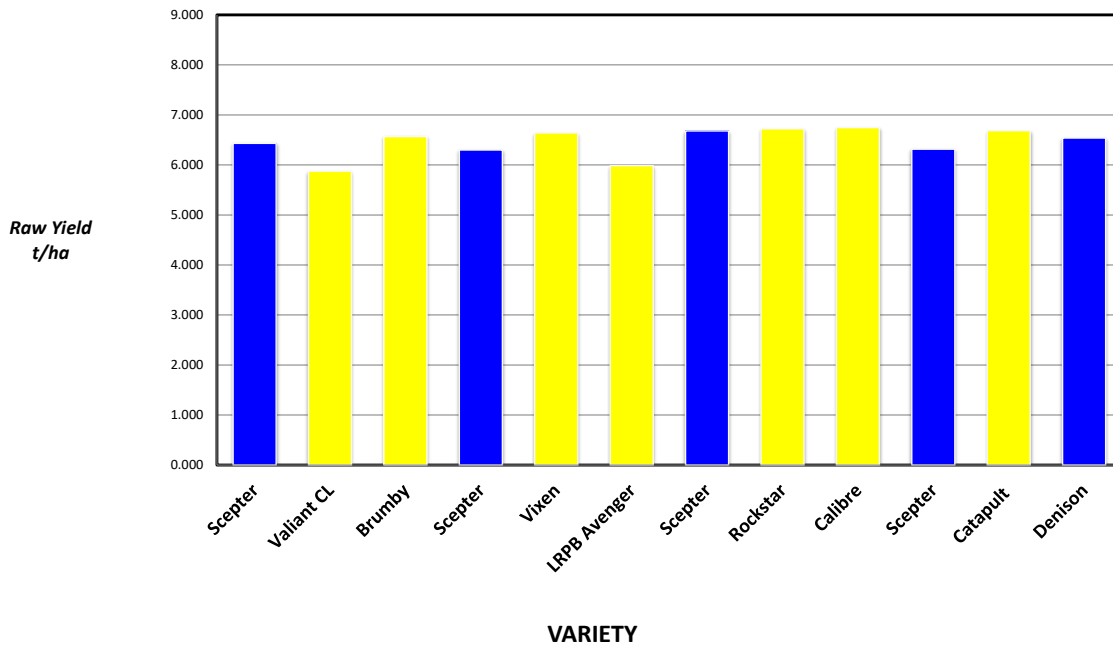

HARVEST DATA - SEPWA Wheat Variety Trial - Milarup (Roberts), Lake King Harvested 18th December 2022

Plot	Variety!	Plot Length	Plot Width	Area (ha)	Weight (kgs)	Yield (t/ha)	Plot 2	% of Site Mean
1	Scepter	320	12	0.38	2470	6.432	1	100%
2	Valiant CL	320	12	0.38	2256	5.875	4	91%
3	Brumby	320	12	0.38	2522	6.568	9	102%
4	Scepter	320	12	0.38	2419	6.299	16	98%
5	Vixen	320	12	0.38	2549	6.639	25	103%
6	LRPB Avenger	320	12	0.38	2299	5.988	36	93%
7	Scepter	320	12	0.38	2565	6.680	49	103%
8	Rockstar	320	12	0.38	2582	6.724	64	104%
9	Calibre	320	12	0.38	2591	6.748	81	104%
10	Scepter	320	12	0.38	2425	6.315	100	98%
11	Catapult	320	12	0.38	2567	6.685	121	104%
12	Denison	320	12	0.38	2511	6.538	144	101%
13	Scepter	320	12	0.38	2512	6.541	169	101%

Average of Yield (t/ha)	Total
Variety!	
Valiant CL	5.875
LRPB Avenger	5.988
Scepter	6.453
Brumby	6.568
Vixen	6.639
Catapult	6.685
Rockstar	6.724
Calibre	6.748
Grand Total	6.458

Plot	Variety!	Plot Length	Plot Width	Area (ha)	Weight (kgs)	Yield (t/ha)	Plot 2	% of Site Mean
1	Scepter	320	12	0.38	2470	6.432	1	100%
4	Scepter	320	12	0.38	2419	6.299	16	98%
7	Scepter	320	12	0.38	2565	6.680	49	103%
10	Scepter	320	12	0.38	2425	6.315	100	98%
12	Scepter	320	12	0.38	2511	6.538	144	101%

PLATINUM SPONSORS

DIAMOND SPONSORS

**Seed Company Sponsors: AGT, Intergrain, Nuseed
SeedNet, Pioneer, Bayer, Pacific Seeds, SeedForce**

2022 SEPWA Wheat Variety Trial Milarup (Roberts), Lake King

Plot	Variety!	Yield (t/ha)	% of Site Mean
1	Scepter	6.432	100%
2	Valiant CL	5.875	91%
3	Brumby	6.568	102%
4	Scepter	6.299	98%
5	Vixen	6.639	103%
6	LRPB Avenger	5.988	93%
7	Scepter	6.680	103%
8	Rockstar	6.724	104%
9	Calibre	6.748	104%
10	Scepter	6.315	98%
11	Catapult	6.685	104%
12	Denison	6.538	101%