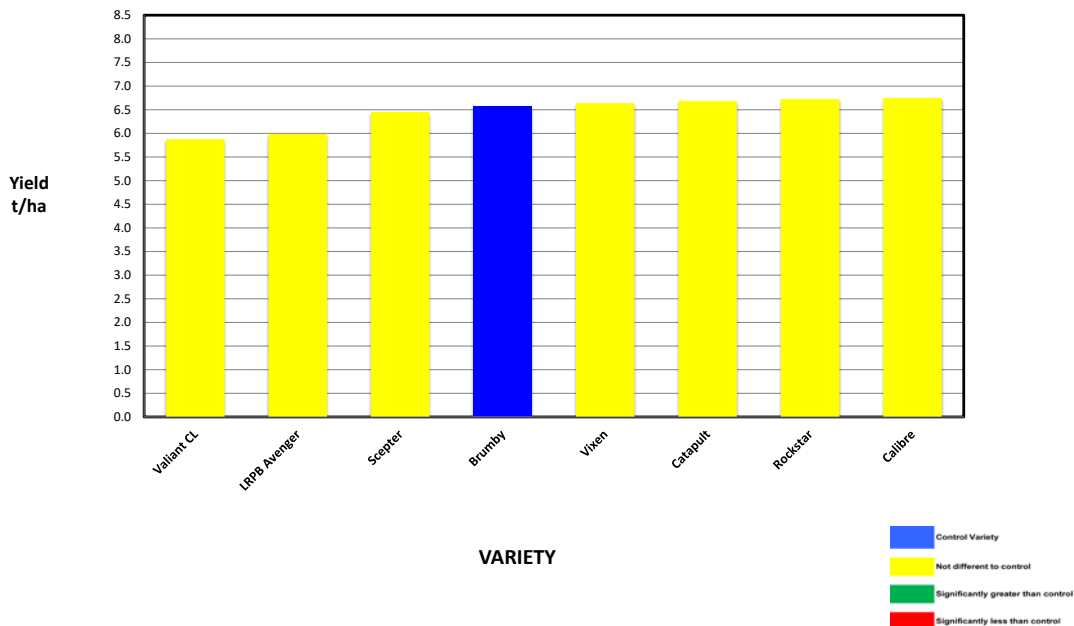

Average of Yield (t/ha)	Total
Variety!	
Valiant CL	5.875
LRPB Avenger	5.988
Scepter	6.453
Brumby	6.568
Vixen	6.639
Catapult	6.685
Rockstar	6.724
Calibre	6.748
Grand Total	6.458

Plot	Variety!	Plot Length	Plot Width	Area (ha)	Weight (kgs)	Yield (t/ha)	Plot 2	% of Site Mean
1	Scepter	320	12	0.38	2470	6.432	1	100%
4	Scepter	320	12	0.38	2419	6.299	16	98%
7	Scepter	320	12	0.38	2565	6.680	49	103%
10	Scepter	320	12	0.38	2425	6.315	100	98%
12	Scepter	320	12	0.38	2511	6.538	144	101%

Plot Dimensions

Length (m)	Width (m)	Area (m ²)	Conversion Factor
320	12	0.384	2.60

PLATINUM SPONSORS

DIAMOND SPONSORS

Seed Company Sponsors: AGT, Intergrain, Nuseed, SeedNet, Pioneer, Bayer, Pacific Seeds, SeedForce

2022 SEPWA Wheat Variety Trial Milarup (Roberts), Lake King

Variety	Maturity	Yield (t/ha)	% of Scepter	Protein %	Gluten %	Starch %	Hect kg/ha	Screenings %	Falling Numbers	Grade
Valiant CL	Mid- late	5.875	91%	9.2	18.0	82.0	84.1	0.2	264	AGP1
LRPB Avenger	Early - Mid	5.988	93%	9.9	22.5	61.0	80.0	0.3	304	ASW1
Scepter	Early - Mid	6.453	100%	8.8	17.0	68.1	82.4	0.4	334	ASW1
Brumby	Mid	6.568	102%	9.0	17.4	67.9	81.1	0.4	298	AGP1
Vixen	Early - Mid	6.639	103%	8.9	17.3	55.0	80.1	0.3	288	AGP1
Catapult	Mid- late	6.685	104%	8.9	17.0	77.7	82.5	0.2	332	ASW1
Rockstar	Mid- late	6.724	104%	8.6	16.5	74.0	81.5	0.5	286	AGP1
Calibre	Early - Mid	6.748	105%	8.7	17.0	69.4	79.8	0.6	300	AGP1