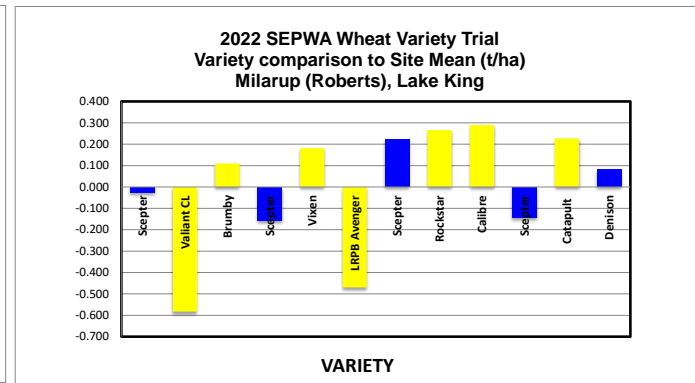

HARVEST DATA - SEPWA Wheat Variety Trial - Milarup (Roberts), Lake King Harvested 18th December 2022

Plot	Variety!	Plot Length	Plot Width	Area (ha)	Weight (kgs)	Yield (t/ha)	Plot 2	% of Site Mean
1	Scepter	320	12	0.38	2470	6.432	1	100%
2	Valiant CL	320	12	0.38	2256	5.875	4	91%
3	Brumby	320	12	0.38	2522	6.568	9	102%
4	Scepter	320	12	0.38	2419	6.299	16	98%
5	Vixen	320	12	0.38	2549	6.639	25	103%
6	LRPB Avenger	320	12	0.38	2299	5.988	36	93%
7	Scepter	320	12	0.38	2565	6.680	49	103%
8	Rockstar	320	12	0.38	2582	6.724	64	104%
9	Calibre	320	12	0.38	2591	6.748	81	104%
10	Scepter	320	12	0.38	2425	6.315	100	98%
11	Catapult	320	12	0.38	2567	6.685	121	104%
12	Denison	320	12	0.38	2511	6.538	144	101%
13	Scepter	320	12	0.38	2512	6.541	169	101%

Average of Yield (t/ha)	Total
Variety!	
Valiant CL	5.875
LRPB Avenger	5.988
Scepter	6.453
Brumby	6.568
Vixen	6.639
Catapult	6.685
Rockstar	6.724
Calibre	6.748
Grand Total	6.458

Plot	Variety!	Plot Length	Plot Width	Area (ha)	Weight (kgs)	Yield (t/ha)	Plot 2	% of Site Mean
1	Scepter	320	12	0.38	2470	6.432	1	100%
4	Scepter	320	12	0.38	2419	6.299	16	98%
7	Scepter	320	12	0.38	2565	6.680	49	103%
10	Scepter	320	12	0.38	2425	6.315	100	98%
12	Scepter	320	12	0.38	2511	6.538	144	101%