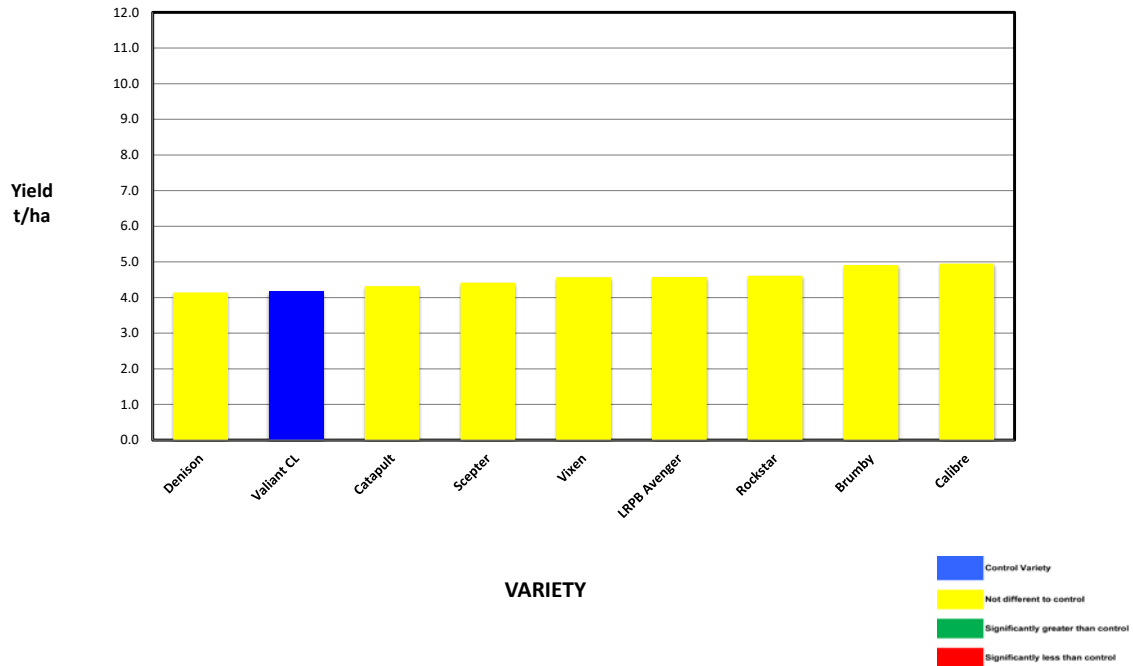

## 2022 SEPWA Wheat Variety Trial Yupiri - WA, Beaumont

Variety	Maturity	Yield (t/ha)	% of Scepter	Protein %	Gluten %	Starch %	Hect kg/ha	Screenings %	Falling Numbers	Grade
Denison	Late	4.142	94%	8.4	15.3	20.9	78.8	0.7	299	AGP1
Valiant CL	Mid-late	4.178	95%	10.5	24.0	52.3	78.0	0.6	301	APW1
Catapult	Mid-late	4.321	98%	8.6	16.7	25.2	78.0	0.2	319	ASW1
<b>Scepter</b>	<b>Early - Mid</b>	<b>4.419</b>	<b>100%</b>	<b>9.3</b>	<b>20.9</b>	<b>43.2</b>	<b>77.5</b>	<b>0.3</b>	<b>223</b>	<b>AGP1</b>
Vixen	Early - Mid	4.571	103%	9.1	19.1	52.0	77.2	0.2	255	AGP1
LRPB Avenger	Early - Mid	4.575	104%	12.7	31.2	54.8	77.5	0.4	295	AUH 2
Rockstar	Mid-late	4.612	104%	12.1	29.6	57.6	75.6	1.0	166	FED1
Brumby	Mid	4.912	111%	8.7	27.5	54.4	75.6	1.1	311	ASW1
Calibre	Early - Mid	4.950	112%	12.7	30.4	57.0	75.4	0.6	279	AUH 2