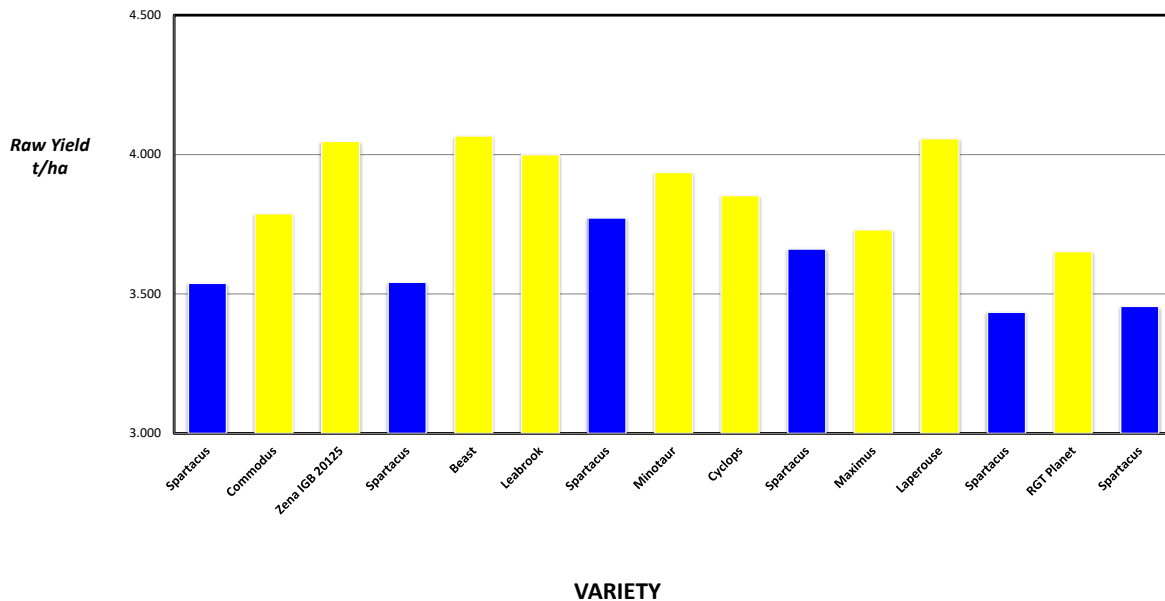

**2022 SEPWA BARLEY Variety Trial
Variety comparison to Site Mean (t/ha)
BR West & Co, Lake King**

PLATINUM SPONSORS

DIAMOND SPONSORS

**Seed Company Sponsors: AGT, Intergrain, Nuseed
SeedNet, Pioneer, Bayer, Pacific Seeds, SeedForce**

2022 SEPWA BARLEY Variety Trial BR West & Co, Lake King

Plot	Variety!	Yield (t/ha)	% of Site Mean
1	Spartacus	3.538	94%
2	Commodus	3.788	101%
3	Zena IGB 20125	4.047	107%
4	Spartacus	3.542	94%
5	Beast	4.066	108%
6	Leabrook	3.999	106%
7	Spartacus	3.773	100%
8	Minotaur	3.936	104%
9	Cyclops	3.853	102%
10	Spartacus	3.661	97%
11	Maximus	3.730	99%
12	Laperouse	4.057	108%
13	Spartacus	3.434	91%
14	RGT Planet	3.652	97%
15	Spartacus	3.456	92%