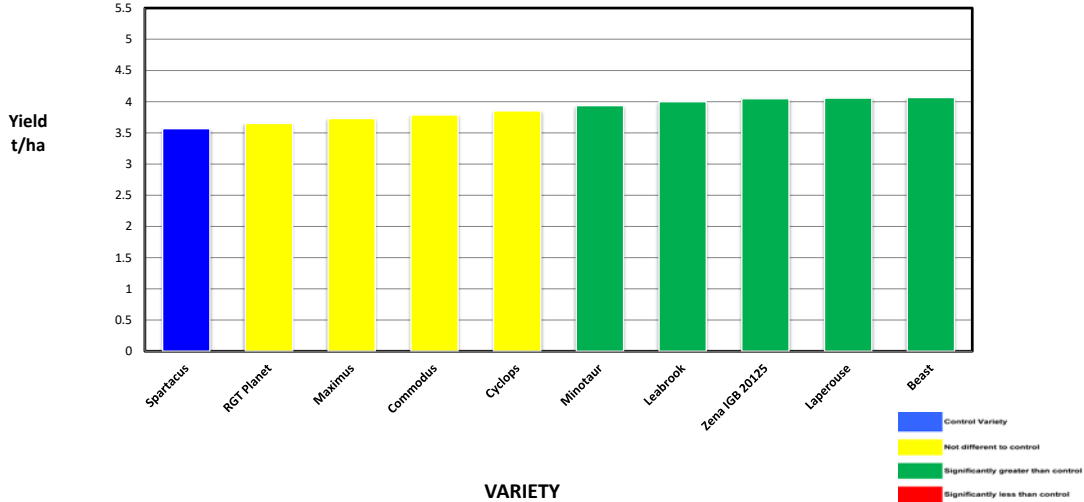

Statistical Analysis

Site Mean (t/ha)	3.769
Probability	0.07
Least significant difference 5%	0.3567
CV %	3.4

PLATINUM SPONSORS

DIAMOND SPONSORS

**Seed Company Sponsors: AGT, Intergrain, Nuseed
SeedNet, Pioneer, Bayer, Pacific Seeds, SeedForce**

2022 SEPWA BARLEY Variety Trial BR West & Co, Lake King

Variety	Maturity	Yield (t/ha)	% of Spartacus	Protein %	Colour	Hect kg/ha	Screenings %	Grade
Spartacus	Early Season	3.567	100%	9.6	58	71	4.3	Malt1
RGT Planet	Mid-season	3.652	102%	9.3	56	61	5.6	BFED1
Maximus	Early Season	3.730	105%	8.8	57	65	1.9	BFED1
Commodus	Mid-season	3.788	106%	9.8	57	66	2.8	Malt ACC
Cyclops	Early - Mid season	3.853	108%	8.8	57	65	2.1	BFED1
Minotaur	Mid-season	3.936	110%	8.7	57	62	8.5	BFED1
Leabrook	Early - Mid season	3.999	112%	8.9	58	62	1.7	BFED1
Zena IGB 20125	Mid-season	4.047	113%	8.2	56	61	5.9	BFED1
Laperouse	Mid-season	4.057	114%	8.9	28	65	2.2	BFED1
Beast	Early Season	4.066	114%	9.7	57	66	1.0	Malt ACC