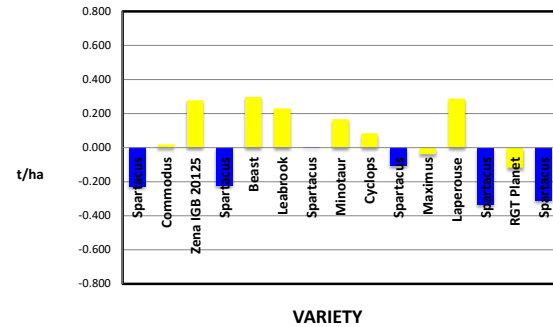

Average of Yield (t/ha)	
Variety!	Total
Spartacus	3.567
RGT Planet	3.652
Maximus	3.730
Commodus	3.788
Cyclops	3.853
Minotaur	3.936
Leabrook	3.999
Zena IGB 20125	4.047
Laperouse	4.057
Beast	4.066
Average	3.769

Plot	Variety!	Plot Length	Plot Width	Area (ha)	Weight (kgs)	Yield (t/ha)	Plot 2	% of Site Mean
1	Spartacus	380	13.7	0.5206	1842	3.538	1	94%
4	Spartacus	380	13.7	0.5206	1844	3.542	16	94%
7	Spartacus	380	13.7	0.5206	1964	3.773	49	100%
10	Spartacus	380	13.7	0.5206	1906	3.661	100	97%
13	Spartacus	380	13.7	0.5206	1788	3.434	169	91%
15	Spartacus	380	13.7	0.5206	1799	3.456	225	92%

**2022 SEPWA BARLEY Variety Trial
Variety comparison to Site Mean (t/ha)
BR West & Co, Lake King**

PLATINUM SPONSORS

DIAMOND SPONSORS

**Seed Company Sponsors: AGT, Intergrain, Nuseed
SeedNet, Pioneer, Bayer, Pacific Seeds, SeedForce**