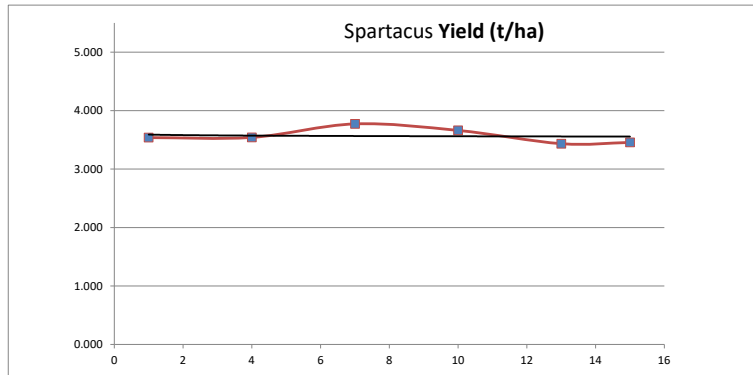

Average of Yield (t/ha)	
Variety!	Total
Spartacus	3.567
RGT Planet	3.652
Maximus	3.730
Commodus	3.788
Cyclops	3.853
Minotaur	3.936
Leabrook	3.999
Zena IGB 20125	4.047
Laperouse	4.057
Beast	4.066
Average	3.769

Plot	Variety!	Plot Length	Plot Width	Area (ha)	Weight (kgs)	Yield (t/ha)	Plot 2	% of Site Mean
1	Spartacus	380	13.7	0.5206	1842	3.538	1	94%
4	Spartacus	380	13.7	0.5206	1844	3.542	16	94%
7	Spartacus	380	13.7	0.5206	1964	3.773	49	100%
10	Spartacus	380	13.7	0.5206	1906	3.661	100	97%
13	Spartacus	380	13.7	0.5206	1788	3.434	169	91%
15	Spartacus	380	13.7	0.5206	1799	3.456	225	92%

**2022 SEPWA BARLEY Variety Trial
Variety comparison to Site Mean (t/ha)
BR West & Co, Lake King**

PLATINUM SPONSORS

DIAMOND SPONSORS

**Seed Company Sponsors: AGT, Intergrain, Nuseed
SeedNet, Pioneer, Bayer, Pacific Seeds, SeedForce**