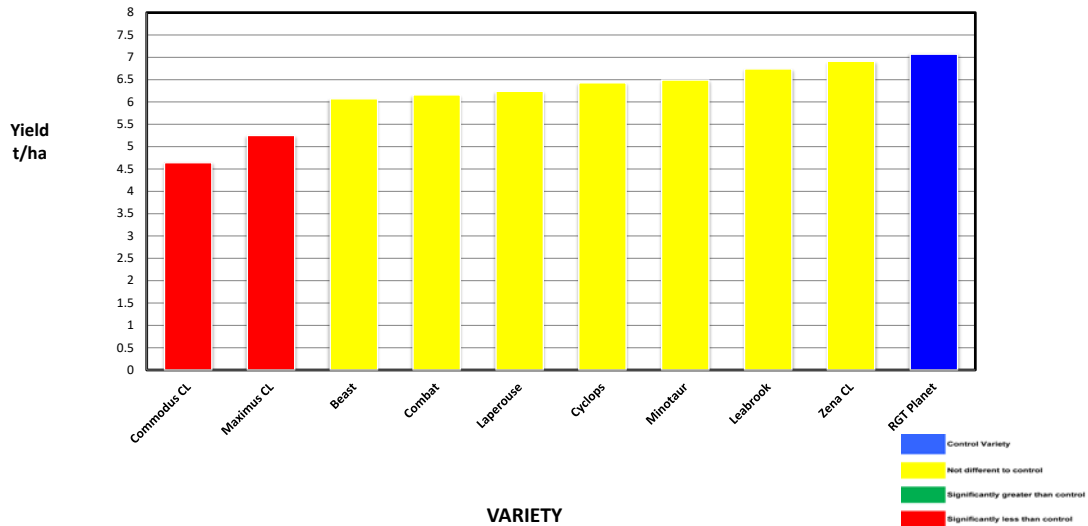

Statistical Analysis

Site Mean (t/ha)	6.45
Probability	0.149
Least significant difference 5%	1.563
CV %	8.0

PLATINUM SPONSORS

DIAMOND SPONSORS

Seed Company Sponsors: AGT, Intergrain, Nuseed, SeedNet, Pioneer, Bayer, Pacific Seeds, SeedForce

2022 SEPWA BARLEY Variety Trial Jucasta Farm Family Trust, Neridup

Variety	Maturity	Yield (t/ha)	% of RGT Planet	Protein %	Colour	Hect kg/hl	Screenings %	Grade
Commodus CL	Mid-season	4.640	66%	9.8	57	59	3.7	BFED1
Maximus CL	Early Season	5.250	74%	10.1	56	63	3.7	Malt2
Beast	Early Season	6.070	86%	10.7	57	62	2.4	BFED1
Combat	Mid-season	6.160	87%	9.4	55	56	2.0	BFED1
Laperouse	Mid-season	6.240	88%	9.2	57	64	1.8	Malt2
Cyclops	Early - Mid season	6.430	91%	9.0	57	63	0.8	Malt2
Minotaur	Mid-season	6.490	92%	8.4	57	60	3.1	BFED1
Leabrook	Early - Mid season	6.740	95%	9.9	57	60	2.2	BFED1
Zena CL	Mid-season	6.910	98%	9.0	56	62	1.2	Malt2
RGT Planet	Mid-season	7.070	100%	9.1	57	61	2.1	BFED1