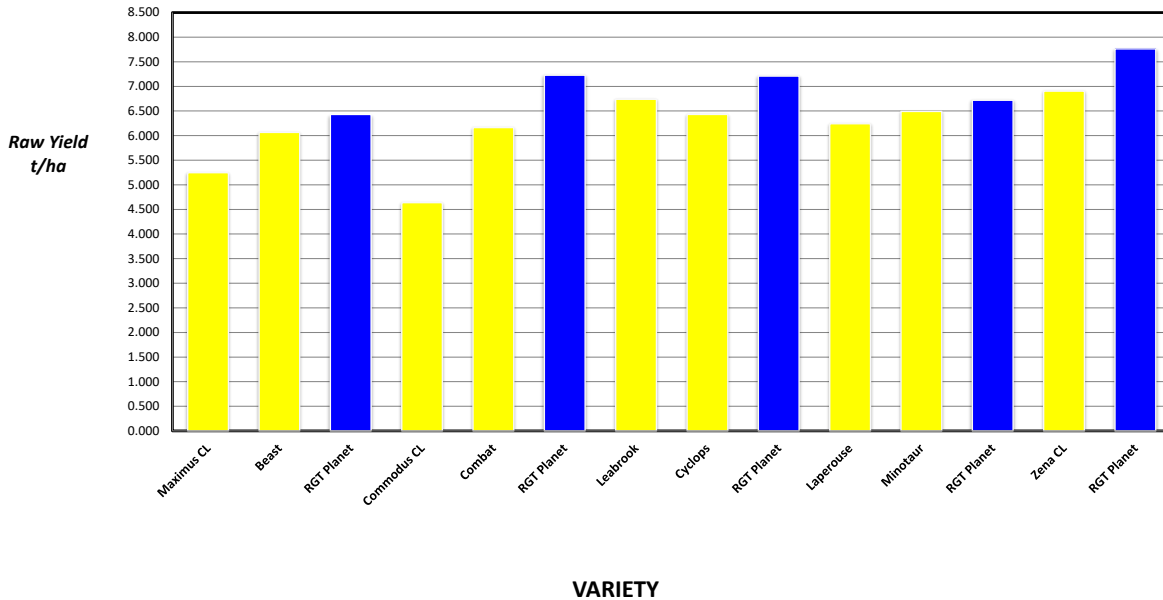

PLATINUM SPONSORS

DIAMOND SPONSORS

**Seed Company Sponsors: AGT, Intergrain, Nuseed
SeedNet, Pioneer, Bayer, Pacific Seeds, SeedForce**

2022 SEPWA BARLEY Variety Trial Jucasta Farm Family Trust, Neridup

Plot	Variety!	Yield (t/ha)	% of Site Mean
1	Maximus CL	5.247	81%
2	Beast	6.066	94%
3	RGT Planet	6.430	100%
4	Commodus CL	4.638	72%
5	Combat	6.164	96%
6	RGT Planet	7.227	112%
7	Leabrook	6.737	104%
8	Cyclops	6.431	100%
9	RGT Planet	7.209	112%
10	Laperouse	6.241	97%
11	Minotaur	6.490	101%
12	RGT Planet	6.718	104%
13	Zena CL	6.905	107%
14	RGT Planet	7.762	120%