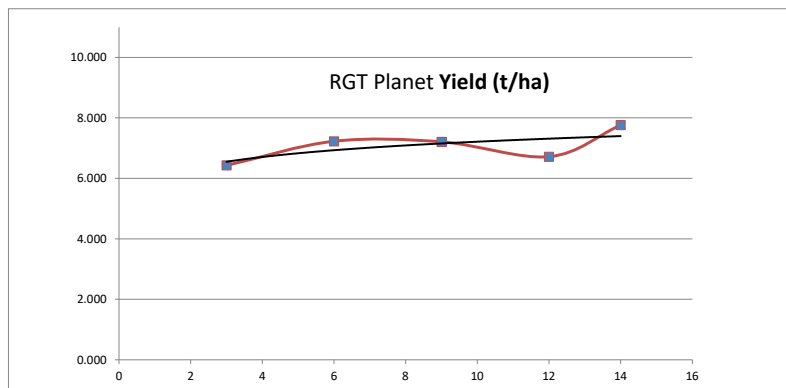

HARVEST DATA - SEPWA Barley Variety Trial - Jucasta Farm Family Trust, Neridup Harvested - 17th December 2022

Plot	Variety!	Plot Length	Plot Width	Area (ha)	Weight (kgs)	Yield (t/ha)	Plot 2	% of Site Mean
1	Maximus CL	205	12	0.246	1291	5.247	1	81%
2	Beast	205	12	0.246	1492	6.066	4	94%
3	RGT Planet	205	12	0.246	1582	6.430	9	100%
4	Commodus CL	205	12	0.246	1141	4.638	16	72%
5	Combat	205	12	0.246	1516	6.164	25	96%
6	RGT Planet	205	12	0.246	1778	7.227	36	112%
7	Leabrook	205	12	0.246	1657	6.737	49	104%
8	Cyclops	205	12	0.246	1582	6.431	64	100%
9	RGT Planet	205	12	0.246	1773	7.209	81	112%
10	Laperouse	205	12	0.246	1535	6.241	100	97%
11	Minotaur	205	12	0.246	1597	6.490	121	101%
12	RGT Planet	205	12	0.246	1653	6.718	144	104%
13	Zena CL	205	12	0.246	1699	6.905	169	107%
14	RGT Planet	205	12	0.246	1909	7.762	196	120%

Average of Yield (t/ha)	
Variety!	Total
Commodus CL	4.638
Maximus CL	5.247
Beast	6.066
Combat	6.164
Laperouse	6.241
Cyclops	6.431
Minotaur	6.490
Leabrook	6.737
Zena CL	6.905
RGT Planet	7.069
Average	6.448

Plot	Variety!	Plot Length	Plot Width	Area (ha)	Weight (kgs)	Yield (t/ha)	Plot 2	% of Site Mean
3	RGT Planet	205	12	0.246	1582	6.430	9	100%
6	RGT Planet	205	12	0.246	1778	7.227	36	112%
9	RGT Planet	205	12	0.246	1773	7.209	81	112%
12	RGT Planet	205	12	0.246	1653	6.718	144	104%
14	RGT Planet	205	12	0.246	1909	7.762	196	120%

Plot Dimensions

Length (m) 205
 Width (m) 12
 Plot Area (ha) 0.246
 Conversion Factor 4.07

Rainfall Data

Growing Season (mm) 488.8
 Site Yield (t/ha) 6.45
 kg/mm - Rainfall 13.20

RAINFALL 2022 (mm)	January	0.0	488.8	Cumulative Growing Season Rainfall
	February	5.2		
	March	23.6		
	April	60.2		
	May	47.8		
	June	51.0		
	July	83.6		
	August	127.6		
	September	47.6		
	October	71.0		
	November	137.8		
	December	16.0		
	Total	671.4		