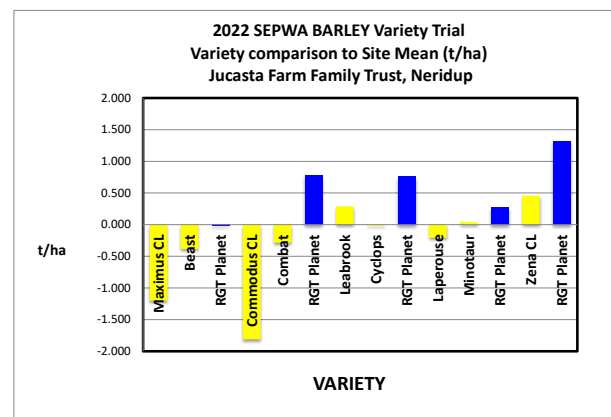

HARVEST DATA - SEPWA Barley Variety Trial - Jucasta Farm Family Trust, Neridup Harvested - 17th December 2022

Plot	Variety!	Plot Length	Plot Width	Area (ha)	Weight (kgs)	Yield (t/ha)	Plot 2	% of Site Mean
1	Maximus CL	205	12	0.246	1291	5.247	1	81%
2	Beast	205	12	0.246	1492	6.066	4	94%
3	RGT Planet	205	12	0.246	1582	6.430	9	100%
4	Commodus CL	205	12	0.246	1141	4.638	16	72%
5	Combat	205	12	0.246	1516	6.164	25	96%
6	RGT Planet	205	12	0.246	1778	7.227	36	112%
7	Leabrook	205	12	0.246	1657	6.737	49	104%
8	Cyclops	205	12	0.246	1582	6.431	64	100%
9	RGT Planet	205	12	0.246	1773	7.209	81	112%
10	Laperouse	205	12	0.246	1535	6.241	100	97%
11	Minotaur	205	12	0.246	1597	6.490	121	101%
12	RGT Planet	205	12	0.246	1653	6.718	144	104%
13	Zena CL	205	12	0.246	1699	6.905	169	107%
14	RGT Planet	205	12	0.246	1909	7.762	196	120%

Average of Yield (t/ha)	
Variety!	Total
Commodus CL	4.638
Maximus CL	5.247
Beast	6.066
Combat	6.164
Laperouse	6.241
Cyclops	6.431
Minotaur	6.490
Leabrook	6.737
Zena CL	6.905
RGT Planet	7.069
Average	6.448

Plot	Variety!	Plot Length	Plot Width	Area (ha)	Weight (kgs)	Yield (t/ha)	Plot 2	% of Site Mean
3	RGT Planet	205	12	0.246	1582	6.430	9	100%
6	RGT Planet	205	12	0.246	1778	7.227	36	112%
9	RGT Planet	205	12	0.246	1773	7.209	81	112%
12	RGT Planet	205	12	0.246	1653	6.718	144	104%
14	RGT Planet	205	12	0.246	1909	7.762	196	120%

PLATINUM SPONSORS

DIAMOND SPONSORS

**Seed Company Sponsors: AGT, Intergrain, Nuseed
SeedNet, Pioneer, Bayer, Pacific Seeds, SeedForce**