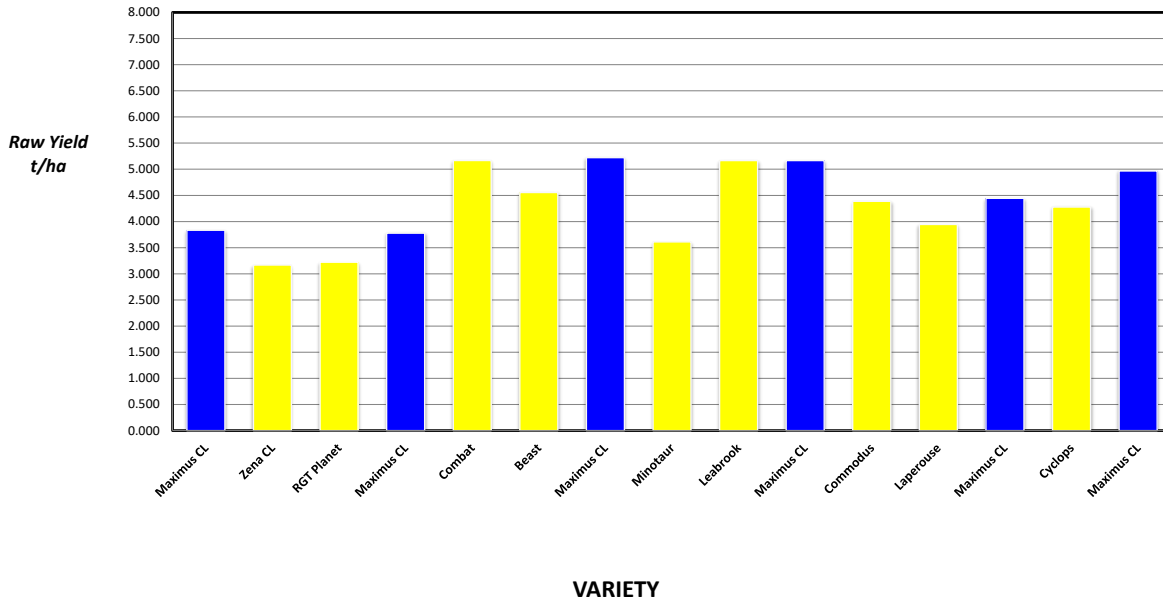

PLATINUM SPONSORS

DIAMOND SPONSORS

**Seed Company Sponsors : AGT, Intergrain, Nuseed
SeedNet, Pioneer, Bayer, Pacific Seeds, SeedForce**

2022 SEPWA BARLEY Variety Trial Warakirri, Condingup

Plot	Variety!	Yield (t/ha)	% of Site Mean
1	Maximus CL	3.833	90%
2	Zena CL	3.167	74%
3	RGT Planet	3.222	75%
4	Maximus CL	3.777	88%
5	Combat	5.166	121%
6	Beast	4.555	106%
7	Maximus CL	5.222	122%
8	Minotaur	3.611	84%
9	Leabrook	5.166	121%
10	Maximus CL	5.166	121%
11	Commodus	4.388	102%
12	Laperouse	3.944	92%
13	Maximus CL	4.444	104%
14	Cyclops	4.277	100%
15	Maximus CL	4.967	116%