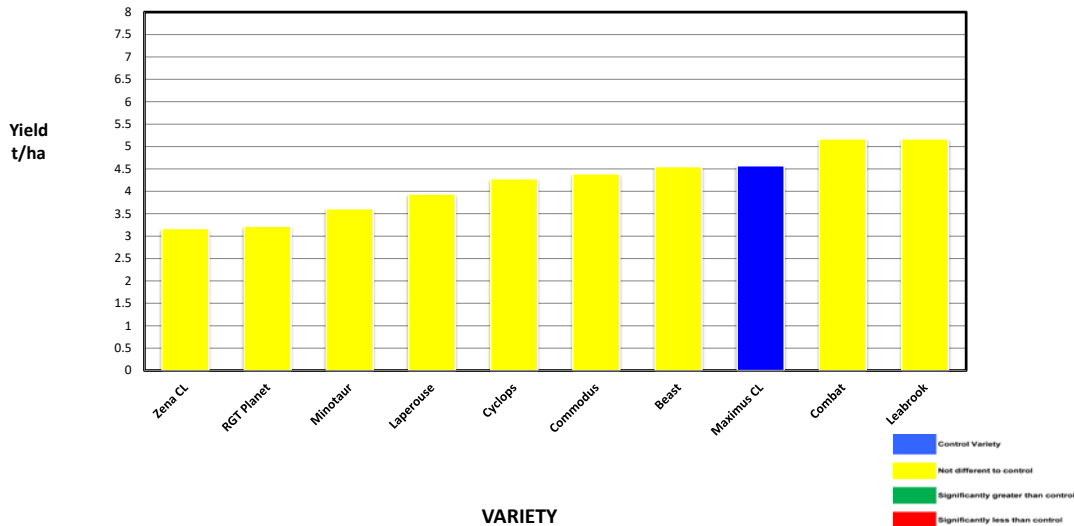

Statistical Analysis

Site Mean (t/ha)	4.33
Probability	0.399
Least significant difference 5%	1.81
CV %	15.1

PLATINUM SPONSORS

DIAMOND SPONSORS

Seed Company Sponsors: AGT, Intergrain, Nuseed
 SeedNet, Pioneer, Bayer, Pacific Seeds, SeedForce

2022 SEPWA BARLEY Variety Trial Warakirri, Condingup

Variety	Maturity	Yield (t/ha)	% of Rosalind	Protein %	Colour	Hect kg/hl	Screenings %	Grade
Zena CL	Mid-season	3.170	72%	9.2	56	59	14.0	BFED1
RGT Planet	Mid-season	3.220	73%	8.6	56	56	26.6	BFED1
Minotaur	Mid-season	3.610	82%	8.5	58	62	4.2	BFED1
Laperouse	Mid-season	3.940	90%	9.1	57	64	4.9	Malt2
Cyclops	Early - Mid season	4.280	97%	9.1	56	54	6.6	BFED1
Commodus	Mid-season	4.390	100%	9.0	56	55	5.3	BFED1
Beast	Early Season	4.550	104%	9.6	56	62	3.0	Malt2
Maximus CL	Early Season	4.570	104%	10.1	56	61	5.8	BFED1
Combat	Mid-season	5.170	118%	8.7	55	53	4.3	BFED1
Leabrook	Early - Mid season	5.170	118%	8.4	57	56	4.0	BFED1