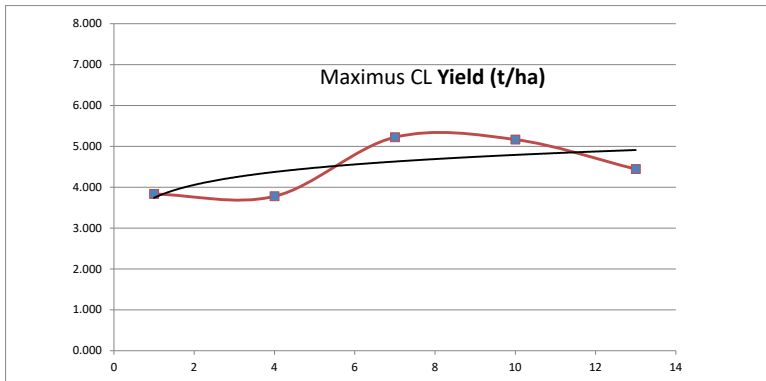

HARVEST DATA - SEPWA Barley Variety Trial - Warakirri, Condingup Harvested - 17th December 2022

Plot	Variety!	Plot Length	Plot Width	Area (ha)	Weight (kgs)	Yield (t/ha)	Plot 2	% of Site Mean
1	Maximus CL	160	12	0.192	736	3.833	1	90%
2	Zena CL	160	12	0.192	608	3.167	4	74%
3	RGT Planet	160	12	0.192	619	3.222	9	75%
4	Maximus CL	160	12	0.192	725	3.777	16	88%
5	Combat	160	12	0.192	992	5.166	25	121%
6	Beast	160	12	0.192	875	4.555	36	106%
7	Maximus CL	160	12	0.192	1003	5.222	49	122%
8	Minotaur	160	12	0.192	693	3.611	64	84%
9	Leabrook	160	12	0.192	992	5.166	81	121%
10	Maximus CL	160	12	0.192	992	5.166	100	121%
11	Commodus	160	12	0.192	842	4.388	121	102%
12	Laperouse	160	12	0.192	757	3.944	144	92%
13	Maximus CL	160	12	0.192	853	4.444	169	104%
14	Cyclops	160	12	0.192	821	4.277	196	100%
15	Maximus CL	160	12	0.192	954	4.967	225	116%

Plot	Variety!	Plot Length	Plot Width	Area (ha)	Weight (kgs)	Yield (t/ha)	Plot 2	% of Site Mean
1	Maximus CL	160	12	0.192	736	3.833	1	90%
4	Maximus CL	160	12	0.192	725	3.777	16	88%
7	Maximus CL	160	12	0.192	1003	5.222	49	122%
10	Maximus CL	160	12	0.192	992	5.166	100	121%
13	Maximus CL	160	12	0.192	853	4.444	169	104%
15	Maximus CL	160	12	0.192	954	4.967	225	116%

Plot Dimensions

Length (m) 160
 Width (m) 12
 Plot Area (ha) 0.192
 Conversion Factor 5.21

Rainfall Data

Growing Season (mm) 597.4
 Site Yield (t/ha) 4.33
 kg/mm - Rainfall 7.25

Month	Rainfall (mm)	Cumulative Growing Season Rainfall
January	5.2	
February	6.4	
March	16.8	
April	170.2	
May	51.8	
June	44.6	
July	59.8	
August	112.4	
September	27.4	
October	131.2	
November	95.2	
December	33.0	
Total	754.0	597.4