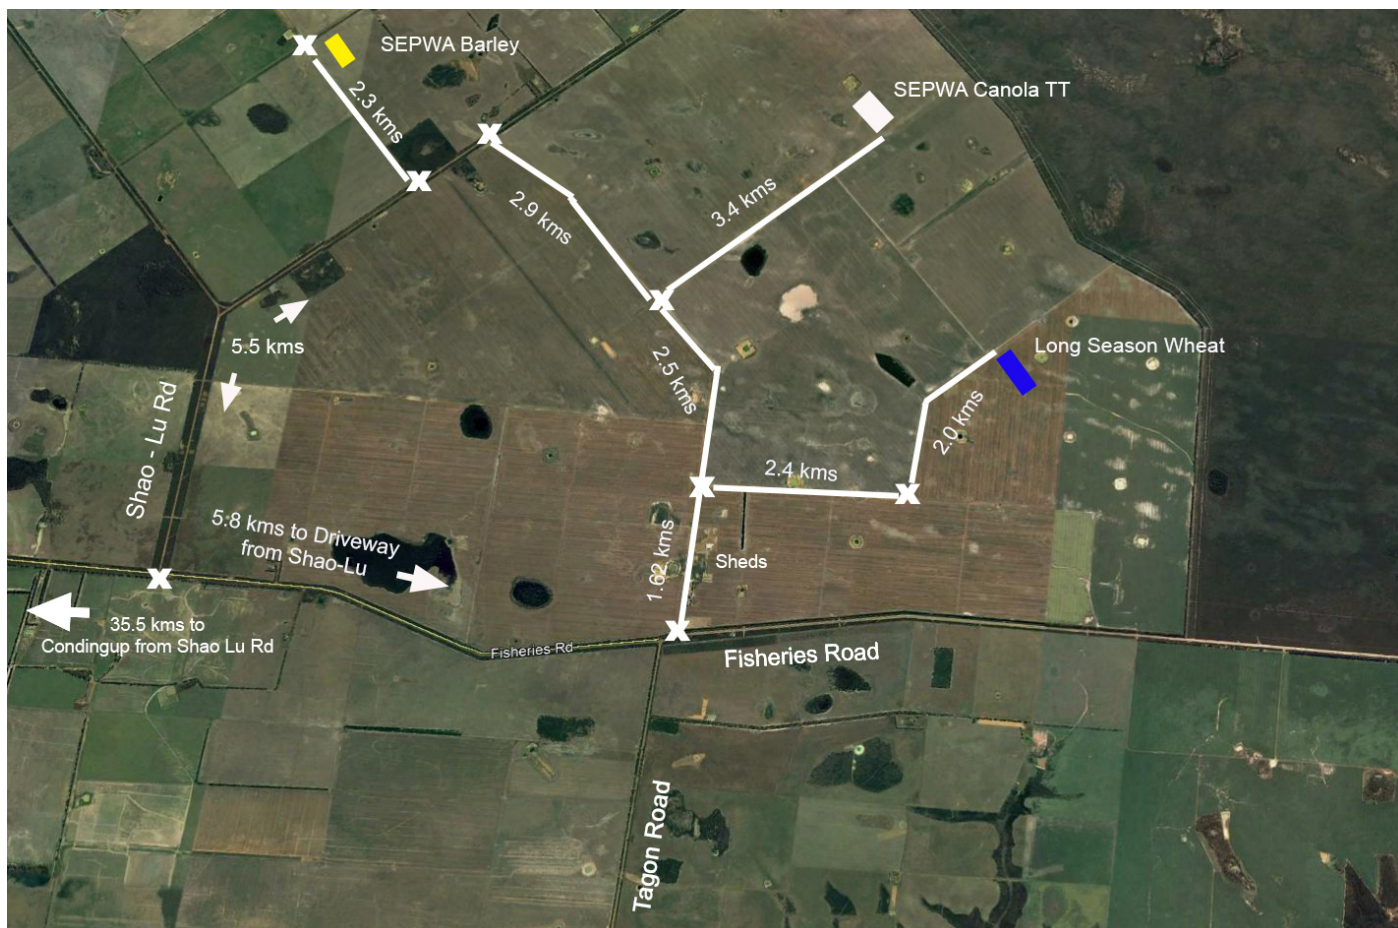

Soil Description: Sand over Gravel

Seeding Details

Date Sown: **11 May 2023**

Plot 1: **EAST** Seeding Rate: **2.5 kg/ha**

Row Spacing: **27.5 cm** Seed (W): **12. m** Plot (L): **570 m**

Chemical Application:

Warakirri - Condingup Latitude **-33.69012** Longitude **122.97243**