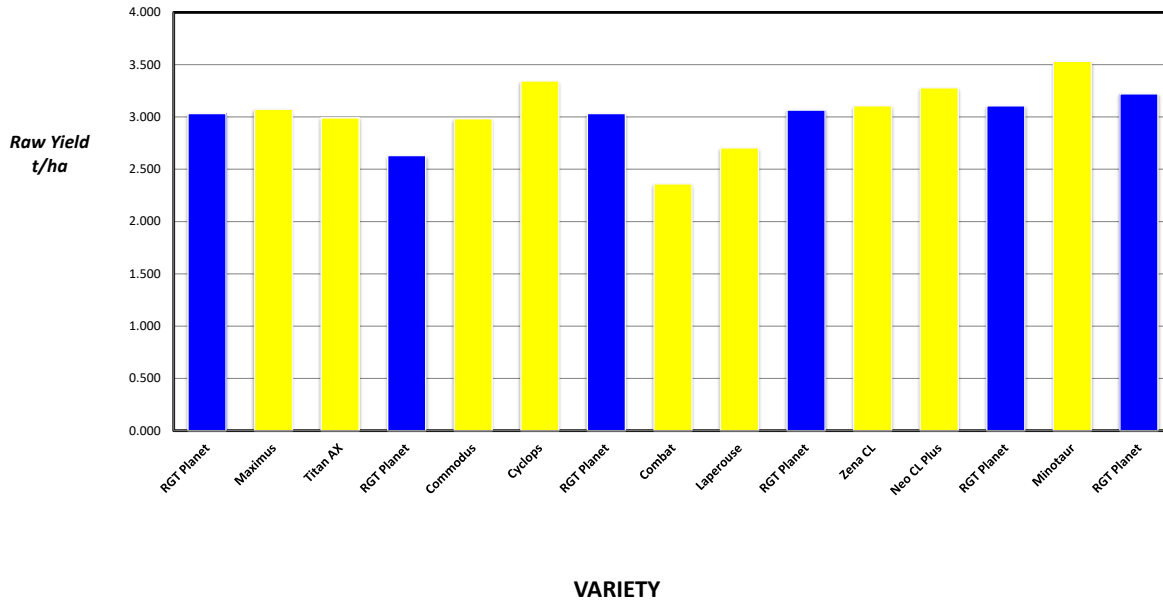

Plot	Variety!	Plot Length	Plot Width	Area (ha)	Weight (kgs)	Yield (t/ha)	Plot 2	% of Site Mean
1	RGT Planet	200	12.2	0.244	740	3.033	1	100%
4	RGT Planet	200	12.2	0.244	642	2.631	16	87%
7	RGT Planet	200	12.2	0.244	740	3.033	49	100%
10	RGT Planet	200	12.2	0.244	748	3.066	100	101%
13	RGT Planet	200	12.2	0.244	758	3.107	169	102%
15	RGT Planet	200	12.2	0.244	786	3.221	225	106%

PLATINUM SPONSORS

DIAMOND SPONSORS

**Seed Company Sponsors: AGT, Intergrain, Nuseed
SeedNet, Pioneer, Bayer, Pacific Seeds, SeedForce**

2023 SEPWA BARLEY Variety Trial AD & SE Duncan, Ravensthorpe

Plot	Variety!	Yield (t/ha)	% of Site Mean
1	RGT Planet	3.033	100%
2	Maximus	3.074	101%
3	Titan AX	2.992	99%
4	RGT Planet	2.631	87%
5	Commodus	2.984	98%
6	Cyclops	3.344	110%
7	RGT Planet	3.033	100%
8	Combat	2.361	78%
9	Laperouse	2.705	89%
10	RGT Planet	3.066	101%
11	Zena CL	3.107	102%
12	Neo CL Plus	3.279	108%
13	RGT Planet	3.107	102%
14	Minotaur	3.533	117%
15	RGT Planet	3.221	106%

Site Details

Soil Description: Sandy gravel
Date Sown: Wednesday, 3 May 2023
Date Harvested: Monday, 30 October 2023
Seeding Rate: 80 kg/ha
Nitrogen Application: Seeding: DAP Plus 70 kg (N14.2), June: Urea 80 kg (N36.8), July: Urea 50 kg (N23) TOTAL N - 74 Units
2022 Crop: Wheat (Scepter)