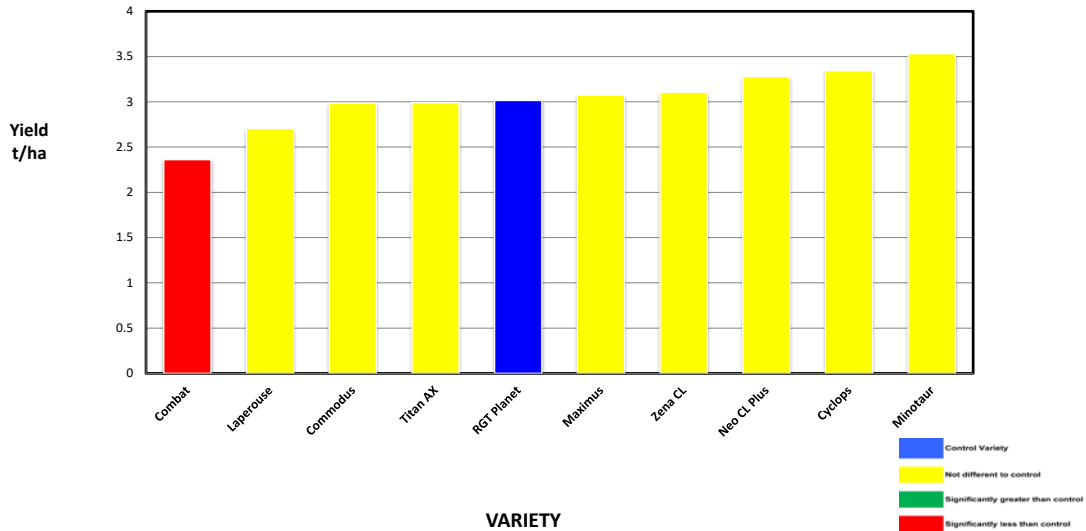

2023 SEPWA BARLEY Variety Trial AD & SE Duncan, Ravensthorpe

Variety	Maturity	Yield (t/ha)	% of RGT Planet	Protein %	Colour	Hect kg/ha	Screenings %	Grade
Combat	Mid-season	2.361	78%	9.6	61	61	9.9	BFED1
Laperouse	Mid-season	2.705	90%	9.1	62	66	7.5	Malt2
Commodus	Mid-season	2.984	99%	9.8	62	61	8.5	BFED1
Titan AX	Mid-season	2.992	99%	9.7	61	63	5.8	Malt2
RGT Planet	Mid-season	3.015	100%	9.3	62	62	7.0	Malt2
Maximus	Early Season	3.074	102%	9.8	60	64	6.8	Malt1
Zena CL	Mid-season	3.107	103%	9.8	62	62	7.5	Malt2
Neo CL Plus	Mid-Spring maturity	3.279	109%	9.4	61	62	6.3	BFED1
Cyclops	Early - Mid season	3.344	111%	9.6	62	60	7.1	BFED1
Minotaur	Mid-season	3.533	117%	9.3	62	64	6.2	Malt2

Site Mean (t/ha) 3.031
Probability 0.143
Least significant difference 5% 0.5574
CV % 6.6