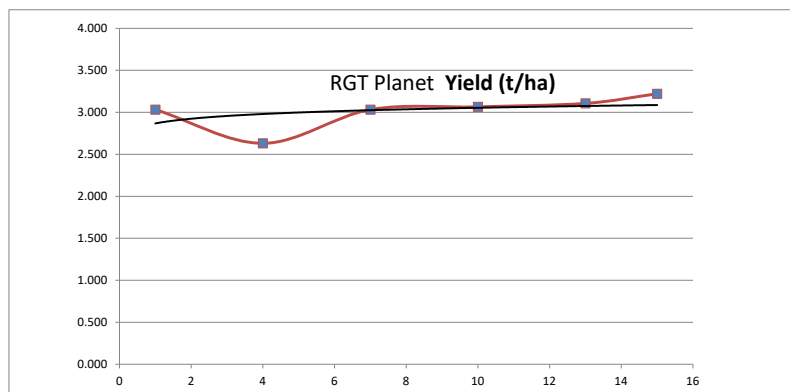

HARVEST DATA - SEPWA Barley Variety Trial - AD & SE Duncan, Ravensthorpe Harvested - 30th October 2023

Plot	Variety!	Plot Length	Plot Width	Area (ha)	Weight (kgs)	Yield (t/ha)	Plot 2	% of Site Mean
1	RGT Planet	200	12.2	0.244	740	3.033	1	100%
2	Maximus	200	12.2	0.244	750	3.074	4	101%
3	Titan AX	200	12.2	0.244	730	2.992	9	99%
4	RGT Planet	200	12.2	0.244	642	2.631	16	87%
5	Commodus	200	12.2	0.244	728	2.984	25	98%
6	Cyclops	200	12.2	0.244	816	3.344	36	110%
7	RGT Planet	200	12.2	0.244	740	3.033	49	100%
8	Combat	200	12.2	0.244	576	2.361	64	78%
9	Laperouse	200	12.2	0.244	660	2.705	81	89%
10	RGT Planet	200	12.2	0.244	748	3.066	100	101%
11	Zena CL	200	12.2	0.244	758	3.107	121	102%
12	Neo CL Plus	200	12.2	0.244	800	3.279	144	108%
13	RGT Planet	200	12.2	0.244	758	3.107	169	102%
14	Minotaur	200	12.2	0.244	862	3.533	196	117%
15	RGT Planet	200	12.2	0.244	786	3.221	225	106%

Plot	Variety!	Plot Length	Plot Width	Area (ha)	Weight (kgs)	Yield (t/ha)	Plot 2	% of Site Mean
1	RGT Planet	200	12.2	0.244	740	3.033	1	100%
4	RGT Planet	200	12.2	0.244	642	2.631	16	87%
7	RGT Planet	200	12.2	0.244	740	3.033	49	100%
10	RGT Planet	200	12.2	0.244	748	3.066	100	101%
13	RGT Planet	200	12.2	0.244	758	3.107	169	102%
15	RGT Planet	200	12.2	0.244	786	3.221	225	106%

Plot Dimensions

Length (m) 200
 Width (m) 12.2
 Plot Area (ha) 0.244
 Conversion Factor 4.10

Rainfall Data

Growing Season (mm) 183.2
 Site Yield (t/ha) 3.031
 kg/mm - Rainfall 16.54

RAINFALL 2023 (mm)	January	1.2	183.2	Cumulative Growing Season Rainfall
	February	3.8		
	March	35.6		
	April	35.8		
	May	10.2		
	June	48.6		
	July	14.2		
	August	52.0		
	September	17.0		
	October	5.4		
	Total	223.8		