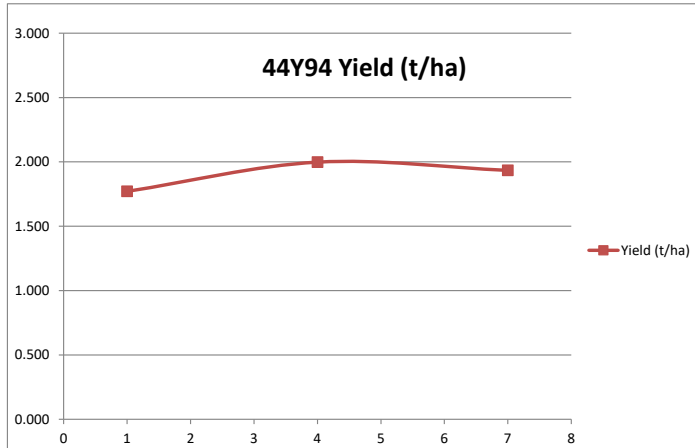

## HARVEST DATA - SEPWA - Canola (Clearfield) Variety Trial - Gunnister Farm, Condingup Harvest date - 30th October 2023

Plot	Variety!	Plot Length	Plot Width	Area (ha)	Weight (kgs)	Yield (t/ha)	Plot 2	% of Site Mean
1	Pioneer® 44Y94 <sup>CL</sup>	266	12	0.32	565	1.771	1	89%
2	Pioneer® 45Y95 <sup>CL</sup>	266	12	0.32	583	1.826	4	92%
3	Pioneer® PY421C	266	12	0.32	689	2.159	9	108%
4	Pioneer® 44Y94 <sup>CL</sup>	266	12	0.32	638	1.998	16	100%
5	Pioneer® 45Y95 <sup>CL</sup>	266	12	0.32	641	2.009	25	101%
6	Pioneer® PY421C	266	12	0.32	719	2.253	36	113%
7	Pioneer® 44Y94 <sup>CL</sup>	266	12	0.32	617	1.934	49	97%

Average of Yield (t/ha)	
Variety!	Total
Pioneer® 44Y94CL	1.901
Pioneer® 45Y95CL	1.918
Pioneer® PY421C	2.206
Grand Total	1.993

Plot	Variety!	Plot Length	Plot Width	Area (ha)	Weight (kgs)	Yield (t/ha)	Plot 2	% of Site Mean
1	Pioneer® 44Y94 <sup>CL</sup>	266	12	0.32	565	1.771	1	89%
4	Pioneer® 44Y94 <sup>CL</sup>	266	12	0.32	638	1.998	16	100%
7	Pioneer® 44Y94 <sup>CL</sup>	266	12	0.32	617	1.934	49	97%

**Plot Dimensions**  
 Length (m) 266  
 Width (m) 12  
 Plot Area (ha) 0.319  
 Conversion Factor 3.1

**Rainfall Data**  
 Growing Season (mm) 371  
 Site Yield (t/ha) 2.12  
 kg/mm - Rainfall 5.7

RAINFALL 2023 (mm)	January	18.4	371	Cumulative Growing Season Rainfall
	February	6.8		
	March	13.2		
	April	69.8		
	May	17.6		
	June	126.8		
	July	51.4		
	August	48.2		
	September	35.6		
	October	21.6		
	Total	409.4		

### Plot Dimenstions

**Length (m)** 266  
**Width (m)** 12  
**Plot Area (ha)** 0.319  
**Conversion Factor** 3.133