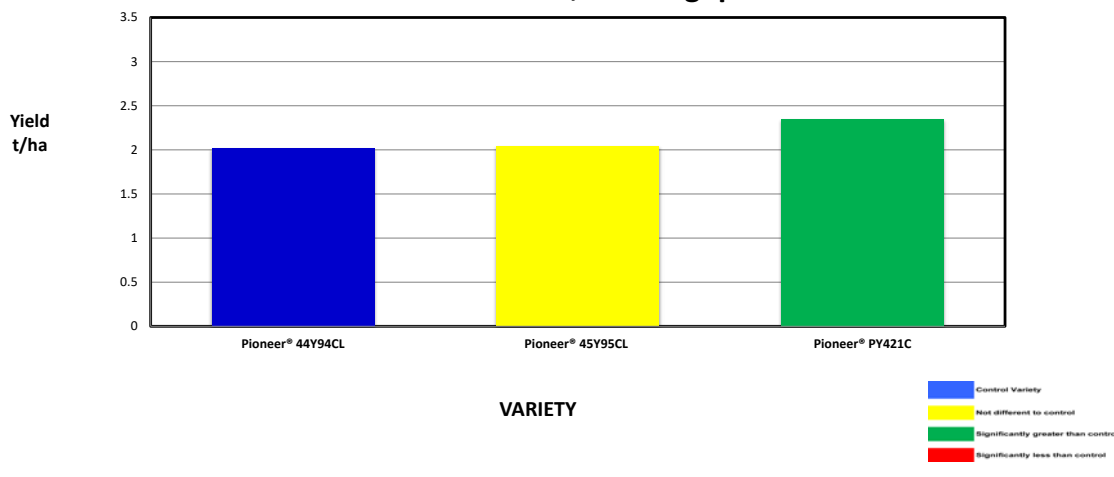

## 2023 SEPWA Canola Variety Trial Clearfield Tolerant Gunnister Farm, Condingup

Variety	Triat	Maturity	Yield (t/ha)	% of 44Y94CL	Protein %	Oil %
Pioneer® 44Y94CL	Clearfield, Hybrid	Early - Mid	2.022	100%	18.9	46.9
Pioneer® 45Y95CL	Clearfield, Hybrid	Mid Season	2.040	101%	21.7	44.2
Pioneer® PY421C	Clearfield, Hybrid	Early - Mid	2.347	116%	19.0	47.8