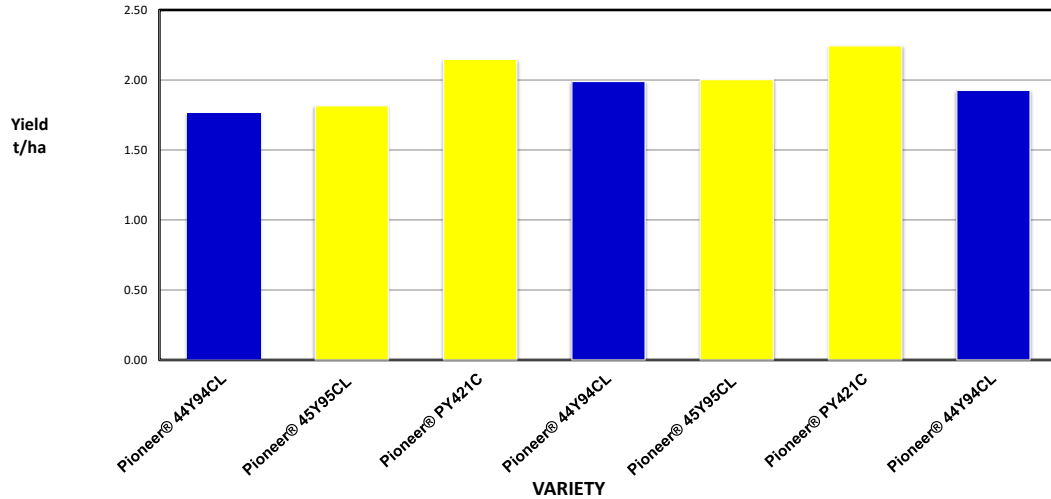

## HARVEST DATA - SEPWA - Canola (Clearfield) Variety Trial - Gunnister Farm, Condingup Harvest date - 30th October 2023

Plot	Variety!	Plot Length	Plot Width	Area (ha)	Weight (kgs)	Yield (t/ha)	Plot 2	% of Site Mean
1	Pioneer® 44Y94 <sup>CL</sup>	266	12	0.32	565	1.771	1	89%
2	Pioneer® 45Y95 <sup>CL</sup>	266	12	0.32	583	1.826	4	92%
3	Pioneer® PY421C	266	12	0.32	689	2.159	9	108%
4	Pioneer® 44Y94 <sup>CL</sup>	266	12	0.32	638	1.998	16	100%
5	Pioneer® 45Y95 <sup>CL</sup>	266	12	0.32	641	2.009	25	101%
6	Pioneer® PY421C	266	12	0.32	719	2.253	36	113%
7	Pioneer® 44Y94 <sup>CL</sup>	266	12	0.32	617	1.934	49	97%

Plot	Variety	Triat	Maturity	Yield (t/ha) (adj moisture)	% of Site Mean	Protein %	Oil %
1	Pioneer® 44Y94CL	Clearfield, Hybrid	Early - Mid	1.76	97%	19.1	47.0
2	Pioneer® 45Y95CL	Clearfield, Hybrid	Mid Season	1.82	100%	21.4	43.9
3	Pioneer® PY421C	Clearfield, Hybrid	Early - Mid	2.15	119%	18.9	47.2
4	Pioneer® 44Y94CL	Clearfield, Hybrid	Early - Mid	1.99	110%	18.8	47.1
5	Pioneer® 45Y95CL	Clearfield, Hybrid	Mid Season	2.00	111%	22.0	44.5
6	Pioneer® PY421C	Clearfield, Hybrid	Early - Mid	2.24	124%	19.0	48.5
7	Pioneer® 44Y94CL	Clearfield, Hybrid	Early - Mid	1.93	106%	18.8	46.7