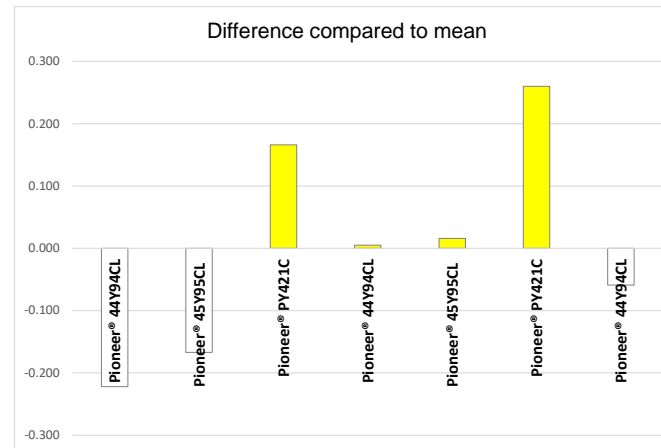

## HARVEST DATA - SEPWA - Canola (Clearfield) Variety Trial - Gunnister Farm, Condingup Harvest date - 30th October 2023

Plot	Variety!	Plot Length	Plot Width	Area (ha)	Weight (kgs)	Yield (t/ha)	Plot 2	% of Site Mean
1	Pioneer® 44Y94 <sup>CL</sup>	266	12	0.32	565	1.771	1	89%
2	Pioneer® 45Y95 <sup>CL</sup>	266	12	0.32	583	1.826	4	92%
3	Pioneer® PY421C	266	12	0.32	689	2.159	9	108%
4	Pioneer® 44Y94 <sup>CL</sup>	266	12	0.32	638	1.998	16	100%
5	Pioneer® 45Y95 <sup>CL</sup>	266	12	0.32	641	2.009	25	101%
6	Pioneer® PY421C	266	12	0.32	719	2.253	36	113%
7	Pioneer® 44Y94 <sup>CL</sup>	266	12	0.32	617	1.934	49	97%

Average of Yield (t/ha)	
Variety!	Total
Pioneer® 44Y94CL	1.901
Pioneer® 45Y95CL	1.918
Pioneer® PY421C	2.206
Grand Total	1.993

Plot	Variety!	Plot Length	Plot Width	Area (ha)	Weight (kgs)	Yield (t/ha)	Plot 2	% of Site Mean
1	Pioneer® 44Y94 <sup>CL</sup>	266	12	0.32	565	1.771	1	89%
4	Pioneer® 44Y94 <sup>CL</sup>	266	12	0.32	638	1.998	16	100%
7	Pioneer® 44Y94 <sup>CL</sup>	266	12	0.32	617	1.934	49	97%