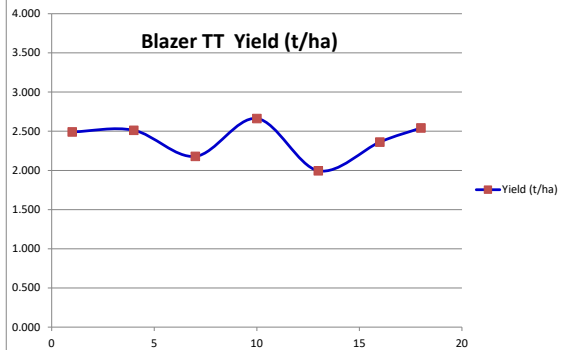

HARVEST DATA - SEPWA - Canola (Triazine) Variety Trial - Mt Burdett Farming, Wittenoom Hills

Harvest date - 28th October 2023

Plot	Variety!	Plot Length	Plot Width	Area (ha)	Weight (kgs)	Yield (t/ha)	Plot 2	% of Site Mean
1	Blazer TT	200	12	0.24	598	2.492	1	105%
2	HyTTec Trophy	200	12	0.24	601	2.504	4	106%
3	PY520TC	200	12	0.24	648	2.700	9	114%
4	Blazer TT	200	12	0.24	603	2.513	16	106%
5	HyTTec Trifecta	200	12	0.24	513	2.138	25	90%
6	RGT Baseline	200	12	0.24	599	2.496	36	105%
7	Blazer TT	200	12	0.24	523	2.179	49	92%
8	HyTTec Trident	200	12	0.24	614	2.558	64	108%
9	Renegade	200	12	0.24	486	2.025	81	86%
10	Blazer TT	200	12	0.24	639	2.663	100	112%
11	RGT Capacity TT	200	12	0.24	612	2.550	121	108%
12	Bandit TT	200	12	0.24	595	2.479	144	105%
13	Blazer TT	200	12	0.24	479	1.996	169	84%
14	DG Bidgee TT	200	12	0.24	614	2.558	196	108%
15	DG Torrens TT	200	12	0.24	525	2.188	225	92%
16	Blazer TT	200	12	0.24	567	2.363	256	100%
17	SF Dynatron TT	200	12	0.24	398	1.658	289	70%
18	Blazer TT	200	12	0.24	610	2.542	324	107%

SF Dynatron TT affected re row and interrow affecting seed establishment.

Plot	Variety!	Plot Length	Plot Width	Area (ha)	Weight (kgs)	Yield (t/ha)	Plot 2	% of Site Mean
1	Blazer TT	200	12	0.24	598	2.492	1	105%
4	Blazer TT	200	12	0.24	603	2.513	16	106%
7	Blazer TT	200	12	0.24	523	2.179	49	92%
10	Blazer TT	200	12	0.24	639	2.663	100	112%
13	Blazer TT	200	12	0.24	479	1.996	169	84%
16	Blazer TT	200	12	0.24	567	2.363	256	100%
18	Blazer TT	200	12	0.24	610	2.542	324	107%

Plot Dimensionstions

Length (m) 200
 Width (m) 12
 Plot Area (ha) 0.24
 Conversion Factor 4.17

Rainfall Data

Growing Season (mm) 290.6
 Site Yield (t/ha) 2.32
 kg/mm - Rainfall 8.0

RAINFALL 2023 (mm)	January	9	Cumulative Growing Season Rainfall
	February	8.2	
	March	11.2	
	April	54	
	May	14.8	
	June	113.8	
	July	26.4	
	August	43	
	September	21.8	
	October	16.8	
	Total	319	