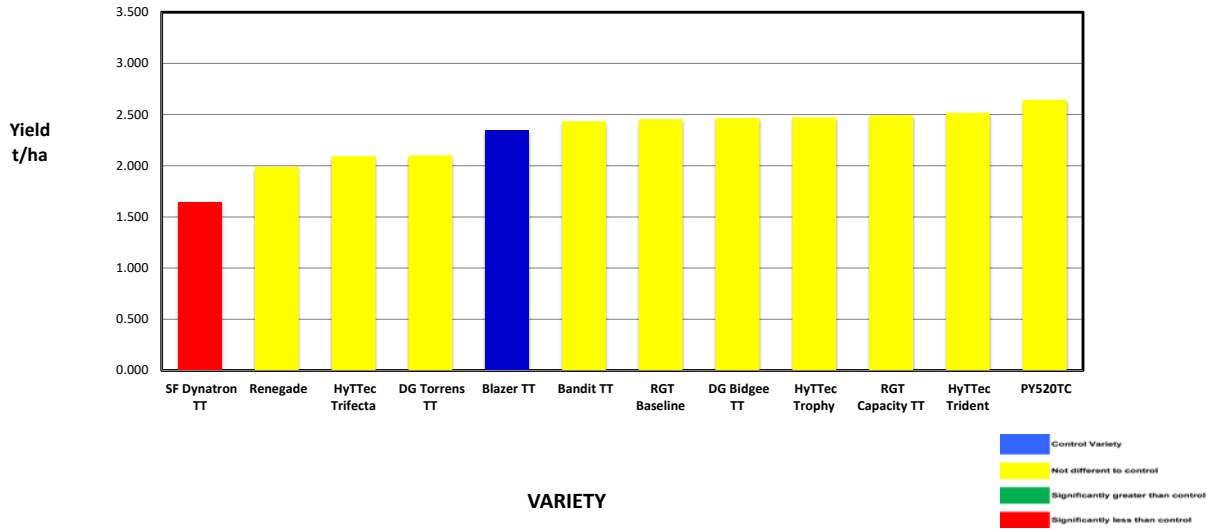

Site Details
 Soil Description: Duplex - sand over clay
 Date Sown: Wednesday, 26 April 2023
 Harvested Date: Saturday, 28 October 2023
 Seeding Rate: 2.0 kg/ha
 Nitrogen Application: 60kg Agflow Copper Zinc (7.5N), 45Lts Flexi-N (16.9N) and 80kg Urea (36.8N)
 Post - 70kg Urea (32.2N) Total N = 93.4 units.

Variety	Triat	Maturity	Yield (t/ha)	% of Blazer TT	Protein %	Oil %
SF Dynatron TT	Triazine, Hybrid	Mid - season	1.641	70%	24.1	45.2
Renegade	Triazine, Open	Early - Early Mid	1.991	85%	23.4	41.9
HyTTec Trifecta	Triazine, Hybrid	Mid - season	2.094	89%	22.8	42.7
DG Torrens TT	Triazine, Open	Early - Mid	2.101	89%	22.0	40.9
Blazer TT	Triazine, Hybrid	Mid - Early	2.350	100%	22.5	45.9
RGT Baseline	Triazine, Hybrid	Mid - Late	2.466	105%	23.0	43.1
DG Bidgee TT	Triazine, Open	Early - Early Mid	2.466	105%	20.4	40.9
HyTTec Trophy	Triazine, Hybrid	Early - Mid	2.472	105%	20.9	43.9
RGT Capacity TT	Triazine, Hybrid	Early - Mid	2.493	106%	23.1	41.8
HyTTec Trident	Triazine, Hybrid	Early	2.518	107%	20.6	43.5
PY520TC	Hybrid Triazine & Clearfield®	Mid - season	2.645	113%	22.8	40.6

Yield, Protein and Oil adjusted for moisture - average moisture 7.8 %

SF Dynatron TT affected re row and interrow affecting seed establishment.

Site Mean (t/ha) 2.320
 Probability 0.301
 Least significant difference 5% 0.606
 CV % 10.0

Site Details

Soil Description: Duplex - sand over clay
Date Sown: Wednesday, 26 April 2023
Harvest Date Saturday, 28 October 2023
Seeding Rate: 2.0 kg/ha
Nitrogen Application: 60kg Agflow Copper Zinc (7.5N), 45Lts Flexi-N (16.9N) and 80kg Urea (36.8N)
 Post - 70kg Urea (32.2N) Total N = 93.4 units.