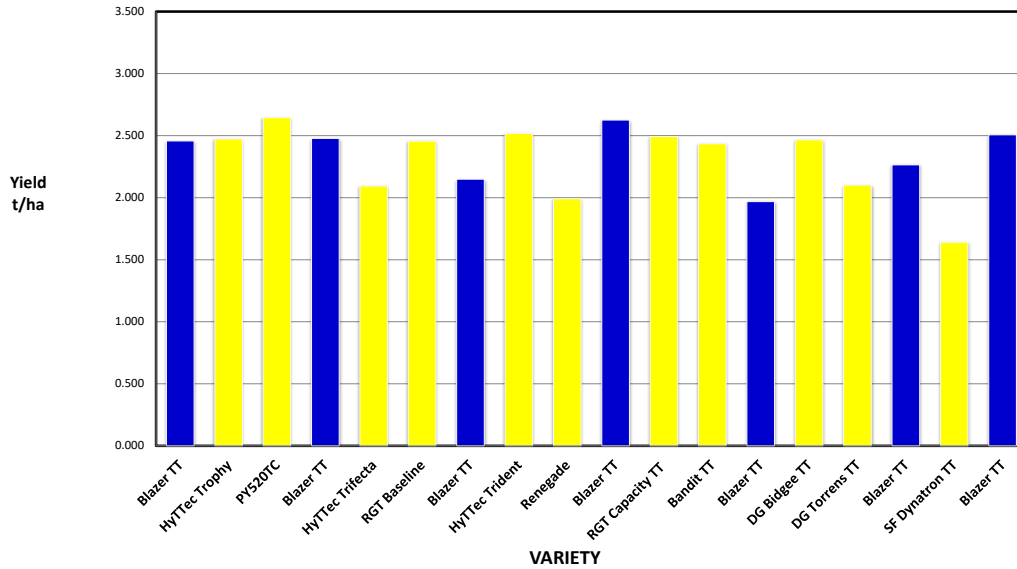

SF Dynatron TT affected re row and interrow affecting seed establishment.

Plot	Variety!	Plot Length	Plot Width	Area (ha)	Weight (kgs)	Yield (t/ha)	Plot 2	% of Site Mean
1	Blazer TT	200	12	0.24	598	2.492	1	105%
4	Blazer TT	200	12	0.24	603	2.513	16	106%
7	Blazer TT	200	12	0.24	523	2.179	49	92%
10	Blazer TT	200	12	0.24	639	2.663	100	112%
13	Blazer TT	200	12	0.24	479	1.996	169	84%
16	Blazer TT	200	12	0.24	567	2.363	256	100%
18	Blazer TT	200	12	0.24	610	2.542	324	107%

Plot	Variety	Triat	Maturity	Yield (t/ha) (adj moisture)	% of Site Mean	Protein %	Oil %
1	Blazer TT	Triazine, Hybrid	Mid - Early	2.457	106%	22.5	45.9
2	HyTTec Trophy	Triazine, Hybrid	Early - Mid	2.472	107%	20.9	43.9
3	PYS20TC	Hybrid Triazine & Clearfield®	Mid - season	2.645	114%	22.8	40.6
4	Blazer TT	Triazine, Hybrid	Mid - Early	2.478	107%	22.5	45.9
5	HyTTec Trifecta	Triazine, Hybrid	Mid - season	2.094	90%	22.8	42.7
6	RGT Baseline	Triazine, Hybrid	Mid - Late	2.456	106%	23.0	43.1
7	Blazer TT	Triazine, Hybrid	Mid - Early	2.149	93%	22.5	45.9
8	HyTTec Trident	Triazine, Hybrid	Early	2.518	109%	20.6	43.5
9	Renegade	Triazine, Open	Early - Early Mid	1.991	86%	23.4	41.9
10	Blazer TT	Triazine, Hybrid	Mid - Early	2.626	113%	22.5	45.9
11	RGT Capacity TT	Triazine, Hybrid	Early - Mid	2.493	107%	23.1	41.8
12	Bandit TT	Triazine, Open	Early	2.434	105%	22.4	41.8
13	Blazer TT	Triazine, Hybrid	Mid - Early	1.968	85%	22.5	45.9
14	DG Bidgee TT	Triazine, Open	Early - Early Mid	2.466	106%	20.4	40.9
15	DG Torrens TT	Triazine, Open	Early - Mid	2.101	91%	22.0	40.9
16	Blazer TT	Triazine, Hybrid	Mid - Early	2.264	98%	22.0	40.8
17	SF Dynatron TT	Triazine, Hybrid	Mid - season	1.641	71%	24.1	45.2
18	Blazer TT	Triazine, Hybrid	Mid - Early	2.507	108%	22.5	45.9