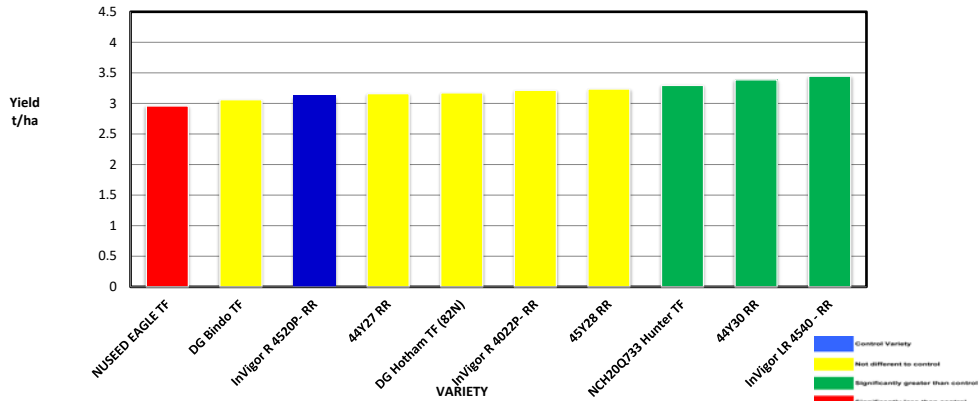

Soil Description: Sandy Gravel  
 Date Sown: Wednesday, 26 April 2023  
 Harvest Date: 5th November 2023  
 Seeding Rate: 2.4 kg/ha  
 Nitrogen Application: 165 Units N  
 2022 Crop: Wheat

**STATISTICAL YIELD DATA - RAW DATA**  
 Site Mean (t/ha) 3.179  
 Probability 0.021  
 Least significant difference 5% 0.1579  
 CV % 1.8

**Plot Dimensions**

Length (m)	Width (m)	Area (m2)	Conversion Factor
270	13.5	3645	2.74

**PLATINUM SPONSORS**

**DIAMOND SPONSORS**

**Seed Company Sponsors: AGT, Intergrain, Nuseed  
 SeedNet, Pioneer, Bayer, Pacific Seeds, SeedForce**

**2023 SEPWA Canola Variety Trial  
Roundup Ready  
Redman Farms, Hopetoun**

Variety	Yield (t/ha)	% of InVigor R 4520P- RR
NUSEED EAGLE TF	2.959	95%
DG Bindo TF	3.061	98%
<b>InVigor R 4520P- RR</b>	<b>3.126</b>	<b>100%</b>
44Y27 RR	3.162	101%
DG Hotham TF (82N)	3.173	102%
InVigor R 4022P- RR	3.216	103%
45Y28 RR	3.237	104%
NCH20Q733 Hunter TF	3.296	105%
44Y30 RR	3.387	108%
InVigor LR 4540 - RR	3.446	110%

Site Mean (t/ha) 3.179  
 Probability 0.021  
 Least significant difference 5% 0.1579  
 CV % 1.8

**Site Details**

Soil Description: Sandy Gravel  
 Date Sown: Wednesday, 26 April 2023  
 Harvested Date: 5th November 2023  
 Seeding Rate: 2.4 kg/ha  
 Nitrogen Application: 165 Units N  
 2022 Crop: Wheat