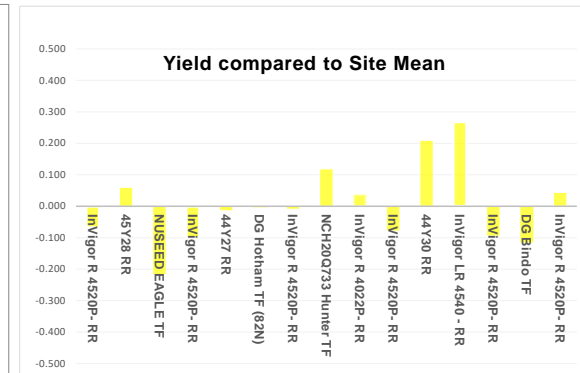

## HARVEST DATA - SEPWA - Roundup Ready- Redman Farms, Hopetoun

Harvest date - 5th November 2023

Plot	Variety!	Plot Length	Plot Width	Area (ha)	Weight (kgs)	Yield (t/ha)	Plot 2	% of Site Mean
1	InVigor R 4520P- RR	156	12	0.19	582	3.109	1	98%
2	45Y28 RR	156	12	0.19	606	3.237	4	102%
3	NUSEED EAGLE TF	156	12	0.19	554	2.959	9	93%
4	InVigor R 4520P- RR	156	12	0.19	576	3.077	16	97%
5	44Y27 RR	156	12	0.19	592	3.162	25	100%
6	DG Hotham TF (82N)	156	12	0.19	594	3.173	36	100%
7	InVigor R 4520P- RR	156	12	0.19	593	3.168	49	100%
8	NCH20Q733 Hunter TF	156	12	0.19	617	3.296	64	104%
9	InVigor R 4022P- RR	156	12	0.19	602	3.216	81	101%
10	InVigor R 4520P- RR	156	12	0.19	580	3.098	100	98%
11	44Y30 RR	156	12	0.19	634	3.387	121	107%
12	InVigor LR 4540 - RR	156	12	0.19	645	3.446	144	108%
13	InVigor R 4520P- RR	156	12	0.19	577	3.082	169	97%
14	DG Bindo TF	156	12	0.19	573	3.061	196	96%
15	InVigor R 4520P- RR	156	12	0.19	603	3.221	225	101%

Plot	Variety!	Plot Length	Plot Width	Area (ha)	Weight (kgs)	Yield (t/ha)	Plot 2	% of Site Mean
1	InVigor R 4520P- RR	156	12	0.19	582	3.109	1	98%
4	InVigor R 4520P- RR	156	12	0.19	576	3.077	16	97%
7	InVigor R 4520P- RR	156	12	0.19	593	3.168	49	100%
10	InVigor R 4520P- RR	156	12	0.19	580	3.098	100	98%
13	InVigor R 4520P- RR	156	12	0.19	577	3.082	169	97%
15	InVigor R 4520P- RR	156	12	0.19	603	3.221	225	101%

**Plot Dimensions**

Length (m) 270  
 Width (m) 13.5  
 Plot Area (ha) 3645  
 Conversion Factor 2.74

**Rainfall Data**

Growing Season (mm) 267  
 Site Yield (t/ha) 3.179  
 kg/mm - Rainfall 11.9

RAINFALL 2023 (mm)	January	2.2	267	Cumulative Growing Season Rainfall
	February	3		
	March	19.2		
	April	35.2		
	May	10		
	June	106.6		
	July	14		
	August	75		
	September	18		
	October	8.2		
	Total	291.4		