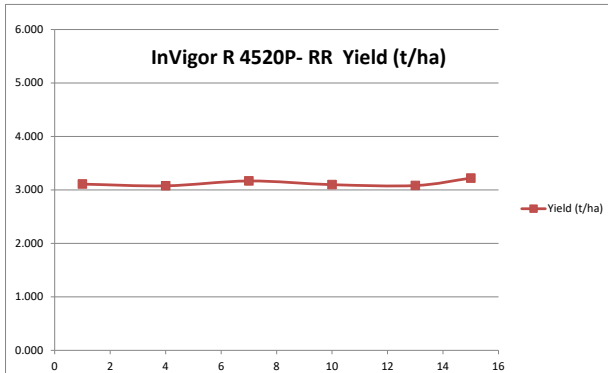

## HARVEST DATA - SEPWA - Roundup Ready- Redman Farms, Hopetoun

Harvest date - 5th November 2023

Plot	Variety!	Plot Length	Plot Width	Area (ha)	Weight (kgs)	Yield (t/ha)	Plot 2	% of Site Mean
1	InVigor R 4520P- RR	156	12	0.19	582	3.109	1	98%
2	45Y28 RR	156	12	0.19	606	3.237	4	102%
3	NUSEED EAGLE TF	156	12	0.19	554	2.959	9	93%
4	InVigor R 4520P- RR	156	12	0.19	576	3.077	16	97%
5	44Y27 RR	156	12	0.19	592	3.162	25	100%
6	DG Hotham TF (82N)	156	12	0.19	594	3.173	36	100%
7	InVigor R 4520P- RR	156	12	0.19	593	3.168	49	100%
8	NCH20Q733 Hunter TF	156	12	0.19	617	3.296	64	104%
9	InVigor R 4022P- RR	156	12	0.19	602	3.216	81	101%
10	InVigor R 4520P- RR	156	12	0.19	580	3.098	100	98%
11	44Y30 RR	156	12	0.19	634	3.387	121	107%
12	InVigor LR 4540 - RR	156	12	0.19	645	3.446	144	108%
13	InVigor R 4520P- RR	156	12	0.19	577	3.082	169	97%
14	DG Bindo TF	156	12	0.19	573	3.061	196	96%
15	InVigor R 4520P- RR	156	12	0.19	603	3.221	225	101%

Plot	Variety!	Plot Length	Plot Width	Area (ha)	Weight (kgs)	Yield (t/ha)	Plot 2	% of Site Mean
1	InVigor R 4520P- RR	156	12	0.19	582	3.109	1	98%
4	InVigor R 4520P- RR	156	12	0.19	576	3.077	16	97%
7	InVigor R 4520P- RR	156	12	0.19	593	3.168	49	100%
10	InVigor R 4520P- RR	156	12	0.19	580	3.098	100	98%
13	InVigor R 4520P- RR	156	12	0.19	577	3.082	169	97%
15	InVigor R 4520P- RR	156	12	0.19	603	3.221	225	101%

**Plot Dimensions**

Length (m) 270  
 Width (m) 13.5  
 Plot Area (ha) 3645  
 Conversion Factor 2.74

**Rainfall Data**

Growing Season (mm) 267  
 Site Yield (t/ha) 3.179  
 kg/mm - Rainfall 11.9

RAINFALL 2023 (mm)	January	2.2	267	Cumulative Growing Season Rainfall
	February	3		
	March	19.2		
	April	35.2		
	May	10		
	June	106.6		
	July	14		
	August	75		
	September	18		
	October	8.2		
	Total	291.4		