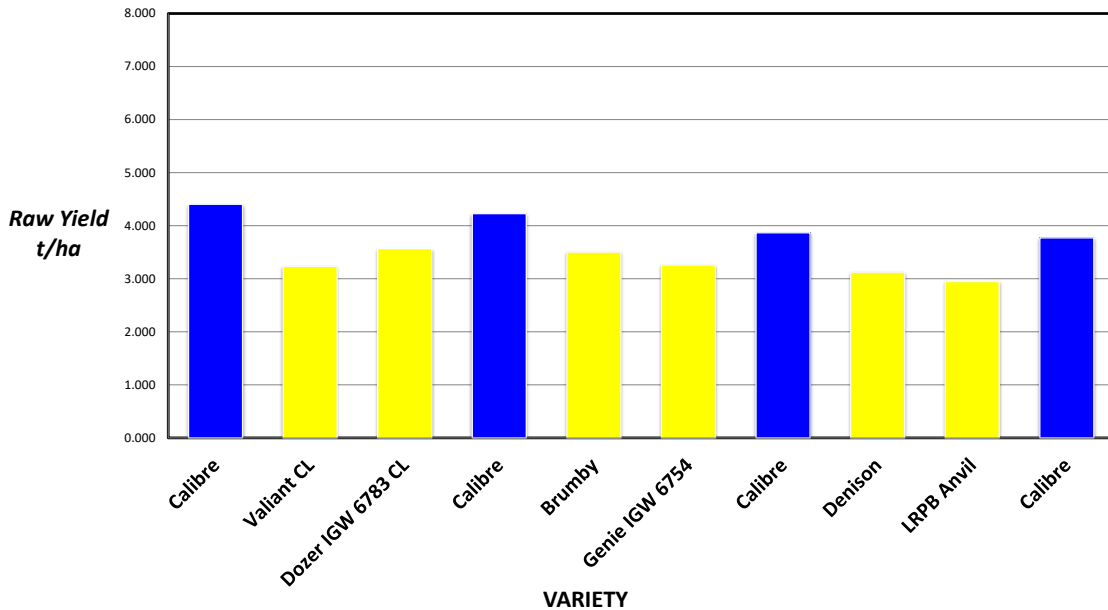

## HARVEST DATA - SEPWA Wheat Variety Trial - Cape Lagoon Farms, Grass Patch Harvested 11th November 2023

Plot	Variety!	Plot Length	Plot Width	Area (ha)	Weight (kgs)	Yield (t/ha)	Plot 2	% of Site Mean
1	Calibre	200	18	0.36	1585	4.404	1	123%
2	Valiant CL	200	18	0.36	1164	3.234	4	90%
3	Dozer IGW 6783 CL	200	18	0.36	1285	3.570	9	99%
4	Calibre	200	18	0.36	1522	4.228	16	118%
5	Brumby	200	18	0.36	1260	3.501	25	97%
6	Genie IGW 6754	200	18	0.36	1173	3.258	36	91%
7	Calibre	200	18	0.36	1392	3.867	49	108%
8	Denison	200	18	0.36	1125	3.125	64	87%
9	LRPB Anvil	200	18	0.36	1061	2.948	81	82%
10	Calibre	200	18	0.36	1358	3.771	100	105%

Average of Yield (t/ha)	Total
LRPB Anvil	2.948
Denison	3.125
Valiant CL	3.234
IGW 6754	3.258
Brumby	3.501
IGW 6783	3.570
Calibre	4.068
Grand Total	3.591

Plot	Variety!	Plot Length	Plot Width	Area (ha)	Weight (kgs)	Yield (t/ha)	Plot 2	% of Site Mean
1	Calibre	200	18	0.36	1585	4.404	1	123%
4	Calibre	200	18	0.36	1522	4.228	16	118%
7	Calibre	200	18	0.36	1392	3.867	49	108%
10	Calibre	200	18	0.36	1358	3.771	100	105%

## 2023 SEPWA Wheat Variety Trial Cape Lagoon Farms, Grass Patch

Plot	Variety!	Yield (t/ha)	% of Site Mean
1	Calibre	4.404	123%
2	Valiant CL	3.234	90%
3	Dozer IGW 6783 CL	3.570	99%
4	Calibre	4.228	118%
5	Brumby	3.501	97%
6	Genie IGW 6754	3.258	91%
7	Calibre	3.867	108%
8	Denison	3.125	87%
9	LRPB Anvil	2.948	82%
10	Calibre	3.771	105%