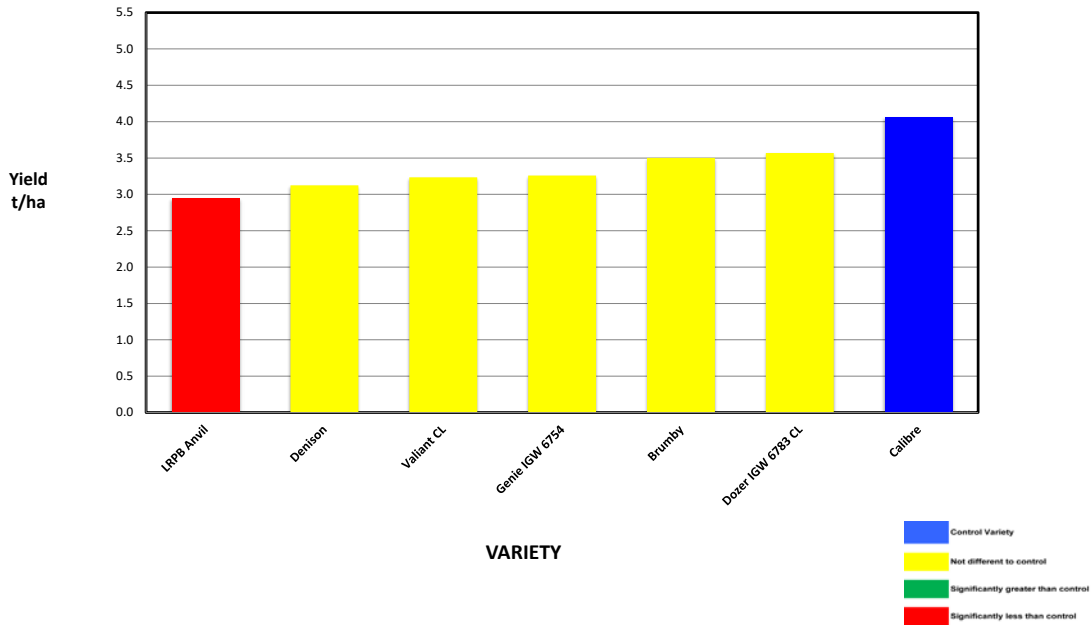

## 2023 SEPWA Wheat Variety Trial Cape Lagoon Farms, Grass Patch

Variety	Maturity	Yield (t/ha)	% of Calibre	Protein %	Gluten %	Starch %	Hect kg/ha	Screenings %	Falling Numbers	Grade
LRPB Anvil	Early - Mid	2.948	72%	11.6	26.8	83.5	81.9	2.2	371	H2
Denison	Late	3.125	77%	11.6	27.2	84.1	79.0	5.3	351	AUH 2
Valiant CL	Mid- late	3.234	80%	11.7	27.9	83.3	81.7	2.2	346	H2
Brumby	Mid	3.258	80%	11.0	24.9	81.1	80.8	2.7	373	APW1
Genie IGW 6754	Mid- late	3.501	86%	11.2	26.1	79.6	82.0	8.3	380	AGP1
Dozer IGW 6783 CL	Mid	3.570	88%	11.4	25.9	83.0	77.1	5.6	351	AGP1
<b>Calibre</b>	<b>Early - Mid</b>	<b>4.067</b>	<b>100%</b>	<b>11.1</b>	<b>25.6</b>	<b>82.6</b>	<b>80.1</b>	<b>2.8</b>	<b>392</b>	<b>APW1</b>