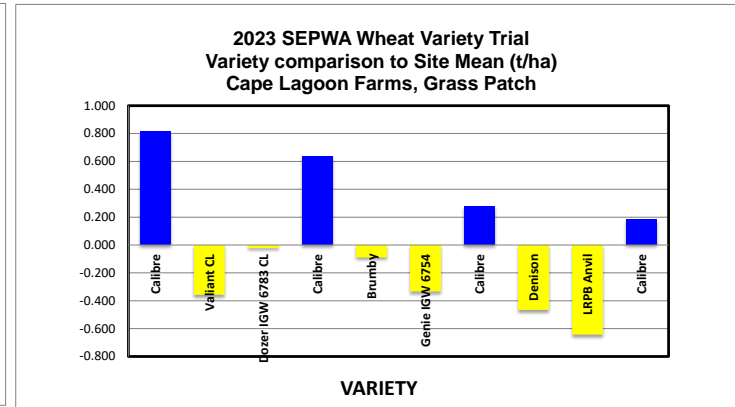

## HARVEST DATA - SEPWA Wheat Variety Trial - Cape Lagoon Farms, Grass Patch Harvested 11th November 2023

Plot	Variety!	Plot Length	Plot Width	Area (ha)	Weight (kgs)	Yield (t/ha)	Plot 2	% of Site Mean
1	Calibre	200	18	0.36	1585	4.404	1	123%
2	Valiant CL	200	18	0.36	1164	3.234	4	90%
3	Dozer IGW 6783 CL	200	18	0.36	1285	3.570	9	99%
4	Calibre	200	18	0.36	1522	4.228	16	118%
5	Brumby	200	18	0.36	1260	3.501	25	97%
6	Genie IGW 6754	200	18	0.36	1173	3.258	36	91%
7	Calibre	200	18	0.36	1392	3.867	49	108%
8	Denison	200	18	0.36	1125	3.125	64	87%
9	LRPB Anvil	200	18	0.36	1061	2.948	81	82%
10	Calibre	200	18	0.36	1358	3.771	100	105%

Average of Yield (t/ha)	Total
LRPB Anvil	2.948
Denison	3.125
Valiant CL	3.234
IGW 6754	3.258
Brumby	3.501
IGW 6783	3.570
Calibre	4.068
Grand Total	3.591

Plot	Variety!	Plot Length	Plot Width	Area (ha)	Weight (kgs)	Yield (t/ha)	Plot 2	% of Site Mean
1	Calibre	200	18	0.36	1585	4.404	1	123%
4	Calibre	200	18	0.36	1522	4.228	16	118%
7	Calibre	200	18	0.36	1392	3.867	49	108%
10	Calibre	200	18	0.36	1358	3.771	100	105%