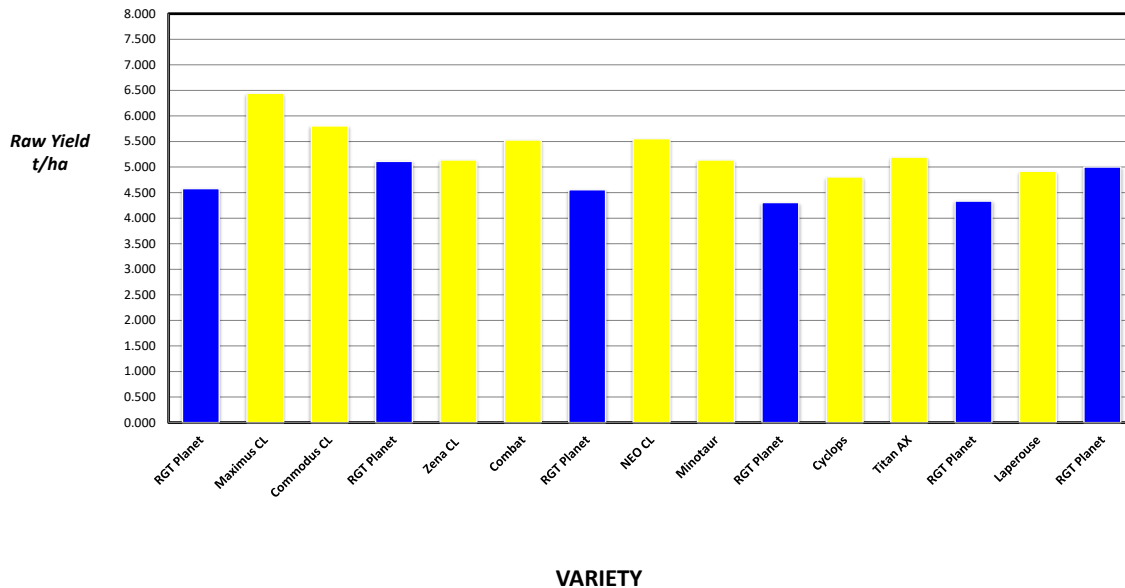

2023 SEPWA BARLEY Variety Trial Warakirri, Condingup

Plot	Variety	Yield (t/ha)	% of Site Mean
1	RGT Planet	4.578	90%
2	Maximus CL	6.444	127%
3	Commodus CL	5.806	114%
4	RGT Planet	5.111	100%
5	Zena CL	5.139	101%
6	Combat	5.528	109%
7	RGT Planet	4.556	89%
8	NEO CL	5.556	109%
9	Minotaur	5.139	101%
10	RGT Planet	4.306	85%
11	Cyclops	4.806	94%
12	Titan AX	5.194	102%
13	RGT Planet	4.333	85%
14	Laperouse	4.917	97%
15	RGT Planet	5.000	98%

Lodged
Minor Lodging
Minor Lodging