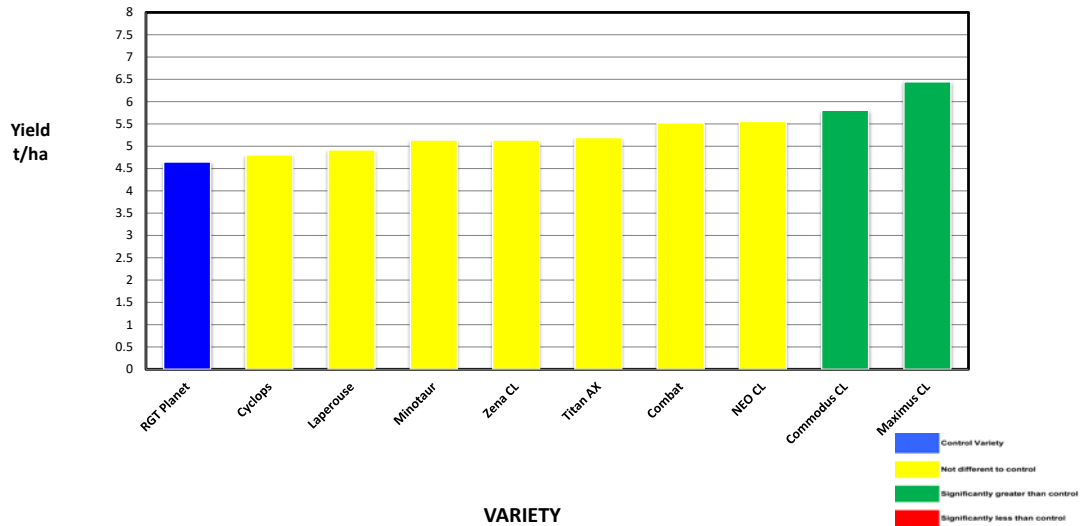

## 2023 SEPWA BARLEY Variety Trial Warakirri, Condingup

Variety	Maturity	Yield (t/ha)	% of RGT Planet	Protein %	Colour	Hect kg/ha	Screenings %	Grade
RGT Planet	Mid-season	4.647	100%	12.3	59	57	12.3	BFED1
Cyclops	Early - Mid season	4.806	103%	12.0	60	62	5.8	BFED1
Laperouse	Mid-season	4.917	106%	11.9	58	62	8.0	Malt2
Zena CL	Mid-season	5.139	111%	12.2	58	59	7.5	BFED1
Minotaur	Mid-season	5.139	111%	12.4	61	64	3.4	Malt2
Titan AX	Mid-season	5.194	112%	10.9	60	59	6.1	BFED1
Combat	Mid-season	5.528	119%	11.4	59	58	6.5	BFED1
NEO CL	Mid-Spring maturity	5.556	120%	10.5	59	58	7.5	BFED1
Commodus CL	Mid-season	5.806	125%	11.7	58	62	4.7	Malt2
Maximus CL	Early Season	6.444	139%	11.6	58	57	6.0	BFED1