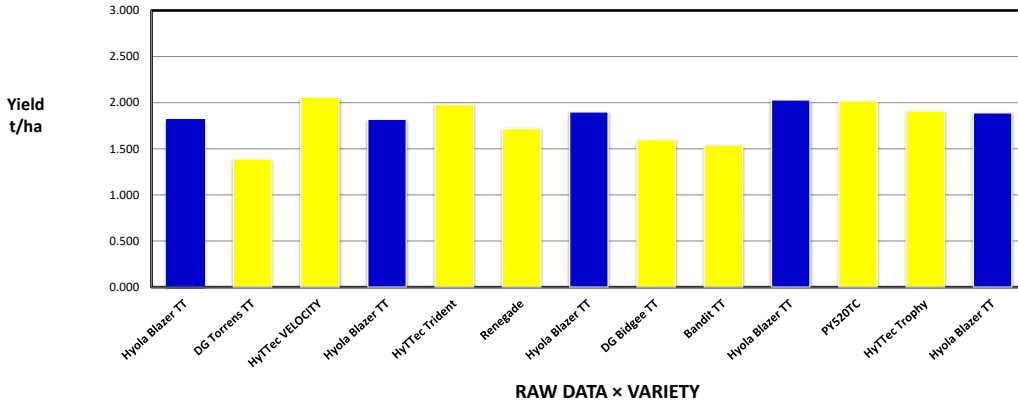

Plot	Variety!	Yield (t/ha)	% of Site Mean
1	Hyola Blazer TT	1.820	100%
2	DG Torrens TT	1.390	76%
3	HyTTec VELOCITY	2.060	113%
4	Hyola Blazer TT	1.820	100%
5	HyTTec Trident	1.980	109%
6	Renegade	1.720	94%
7	Hyola Blazer TT	1.900	104%
8	DG Bidgee TT	1.600	88%
9	Bandit TT	1.540	85%
10	Hyola Blazer TT	2.030	111%
11	PY520TC	2.020	111%
12	HyTTec Trophy	1.910	105%
13	Hyola Blazer TT	1.890	104%