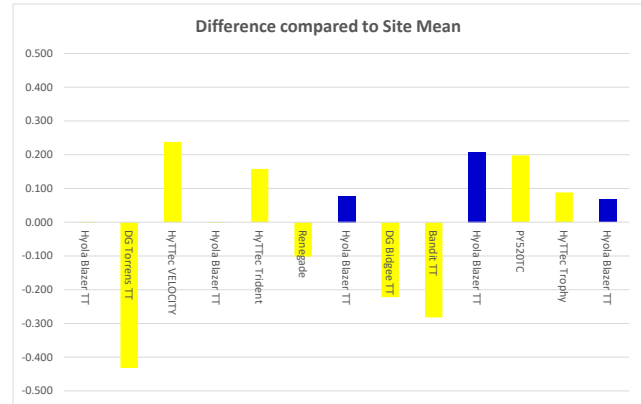

HARVEST DATA - SEPWA - Canola (Triazine) Variety Trial - Altora Ag, Ravensthorpe Harvest date - 8th December 2023

Plot	Variety!	Plot Length	Plot Width	Area (ha)	Weight (kgs)	Yield (t/ha)	Plot 2	% of Site Mean
1	Hyola Blazer TT	200	18	0.36	655	1.820	1	100%
2	DG Torrens TT	200	18	0.36	500	1.390	4	76%
3	HyTTec VELOCITY	200	18	0.36	742	2.060	9	113%
4	Hyola Blazer TT	200	18	0.36	655	1.820	16	100%
5	HyTTec Trident	200	18	0.36	713	1.980	25	109%
6	Renegade	200	18	0.36	619	1.720	36	94%
7	Hyola Blazer TT	200	18	0.36	684	1.900	49	104%
8	DG Bidgee TT	200	18	0.36	576	1.600	64	88%
9	Bandit TT	200	18	0.36	554	1.540	81	85%
10	Hyola Blazer TT	200	18	0.36	731	2.030	100	111%
11	PY520TC	200	18	0.36	727	2.020	121	111%
12	HyTTec Trophy	200	18	0.36	688	1.910	144	105%
13	Hyola Blazer TT	200	18	0.36	680	1.890	169	104%

Average of Yield (t/ha)	
Variety!	Total
DG Torrens TT	1.390
Bandit TT	1.540
DG Bidgee TT	1.600
Renegade	1.720
Hyola Blazer TT	1.892
HyTTec Trophy	1.910
HyTTec Trident	1.980
PY520TC	2.020
HyTTec VELOCITY	2.060
Grand Total	1.822

Plot	Variety!	Plot Length	Plot Width	Area (ha)	Weight (kgs)	Yield (t/ha)	Plot 2	% of Site Mean
1	Hyola Blazer TT	200	18	0.36	655	1.820	1	100%
4	Hyola Blazer TT	200	18	0.36	655	1.820	16	100%
7	Hyola Blazer TT	200	18	0.36	684	1.900	49	104%
10	Hyola Blazer TT	200	18	0.36	731	2.030	100	111%
13	Hyola Blazer TT	200	18	0.36	680	1.890	169	104%

PLATINUM SPONSORS

DIAMOND SPONSORS

**Seed Company Sponsors: AGT, Intergrain, Nuseed
SeedNet, Pioneer, Bayer, Pacific Seeds, SeedForce**