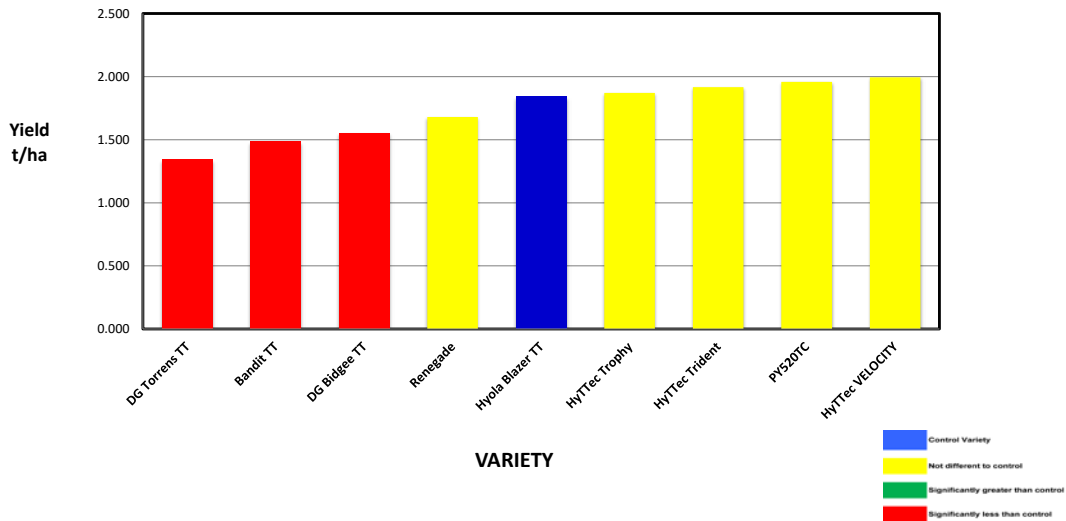

2023 SEPWA Canola Variety Trial Triazine Tolerant Altora Ag, Ravensthorpe

Variety	Triat	Maturity	Yield (t/ha)	% of Hyola Blazer	Protein %	Oil %
DG Torrens TT	Open Pollinated	Early - Mid	1.341	73%	26.1	39.0
Bandit TT	Open Pollinated	Early	1.484	81%	26.6	37.0
DG Bidgee TT	Open Pollinated	Mid - season	1.552	84%	26.6	35.4
Renegade	Open Pollinated	Early - Mid	1.680	91%	28.0	38.8
Hyola Blazer TT	Triazine, Hybrid	Mid - Early	1.839	100%	29.2	39.5
HyTTec Trophy	Triazine, Hybrid	Early - Mid	1.871	102%	26.7	39.6
HyTTec Trident	Triazine, Hybrid	Early	1.917	104%	26.1	37.2
PY520TC	Triazine, CLF, Hybrid	Mid - season	1.958	106%	27.5	37.0
HyTTec VELOCITY	Triazine, Hybrid	Early	1.994	108%	29.1	38.0

Yield, Protein and Oil adjusted for moisture - average moisture 8.75 %

Site Mean (t/ha) 1.768
Probability 0.025
Least significant difference 5% 0.2441
CV % 4.5

Site Details

Soil Description: Shallow Duplex
Date Sown: Wednesday, 19 April 2023
Harvest Date: Tuesday, 31 October 2023
Seeding Rate: 2.5 kg/ha
Nitrogen Application: Seeding: Macro Pro Extra 100 kg/ha Flexi N 50 L/ha (55.2 N) Post June : Urea 100 kg/ha (46.0 N) July Urea 58 kg/ha (26.6 N) TOTAL N - 127.8 Units
2022 Crop Canola

Plot Dimensions

Length (m) 200
Width (m) 18
Plot Area (ha) 0.36
Conversion Factor 2.78

Rainfall Data

Growing Season (mm) 183.6
Site Yield (t/ha) 1.768
kg/mm - Rainfall 9.6

RAINFALL 2023 (mm)	January	1.2	183.6	Cumulative Growing Season Rainfall
	February	3.8		
	March	35.6		
	April	35.8		
	May	10.2		
	June	48.6		
	July	14.2		
	August	52		
	September	17		
	October	5.8		
	November	16		
	December	0.4		
Total	240.6			

Station: West River (WR001)

Rabobank

PLATINUM SPONSORS

DIAMOND SPONSORS

**Seed Company Sponsors: AGT, Intergrain, Nuseed
SeedNet, Pioneer, Bayer, Pacific Seeds, SeedForce**