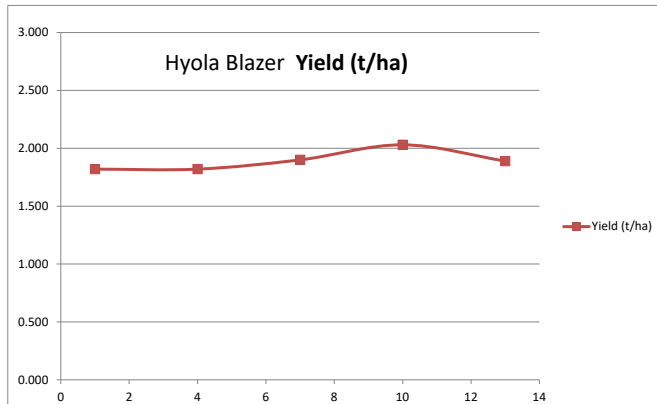

HARVEST DATA - SEPWA - Canola (Triazine) Variety Trial - Altora Ag, Ravensthorpe Harvest date - 8th December 2023

Plot	Variety!	Plot Length	Plot Width	Area (ha)	Weight (kgs)	Yield (t/ha)	Plot 2	% of Site Mean
1	Hyola Blazer TT	200	18	0.36	655	1.820	1	100%
2	DG Torrens TT	200	18	0.36	500	1.390	4	76%
3	HyTTec VELOCITY	200	18	0.36	742	2.060	9	113%
4	Hyola Blazer TT	200	18	0.36	655	1.820	16	100%
5	HyTTec Trident	200	18	0.36	713	1.980	25	109%
6	Renegade	200	18	0.36	619	1.720	36	94%
7	Hyola Blazer TT	200	18	0.36	684	1.900	49	104%
8	DG Bidgee TT	200	18	0.36	576	1.600	64	88%
9	Bandit TT	200	18	0.36	554	1.540	81	85%
10	Hyola Blazer TT	200	18	0.36	731	2.030	100	111%
11	PY520TC	200	18	0.36	727	2.020	121	111%
12	HyTTec Trophy	200	18	0.36	688	1.910	144	105%
13	Hyola Blazer TT	200	18	0.36	680	1.890	169	104%

Plot	Variety!	Plot Length	Plot Width	Area (ha)	Weight (kgs)	Yield (t/ha)	Plot 2	% of Site Mean
1	Hyola Blazer TT	200	18	0.36	655	1.820	1	100%
4	Hyola Blazer TT	200	18	0.36	655	1.820	16	100%
7	Hyola Blazer TT	200	18	0.36	684	1.900	49	104%
10	Hyola Blazer TT	200	18	0.36	731	2.030	100	111%
13	Hyola Blazer TT	200	18	0.36	680	1.890	169	104%

Plot Dimensions

Length (m) 200
Width (m) 18
Plot Area (ha) 0.36
Conversion Factor 2.78

Rainfall Data

Growing Season (mm) 183.6
Site Yield (t/ha) 1.768
kg/mm - Rainfall 9.6

RAINFALL 2023 (mm)	January	1.2	183.6	Cumulative Growing Season Rainfall
	February	3.8		
	March	35.6		
	April	35.8		
	May	10.2		
	June	48.6		
	July	14.2		
	August	52		
	September	17		
	October	5.8		
	November	16		
	December	0.4		
Total	240.6			