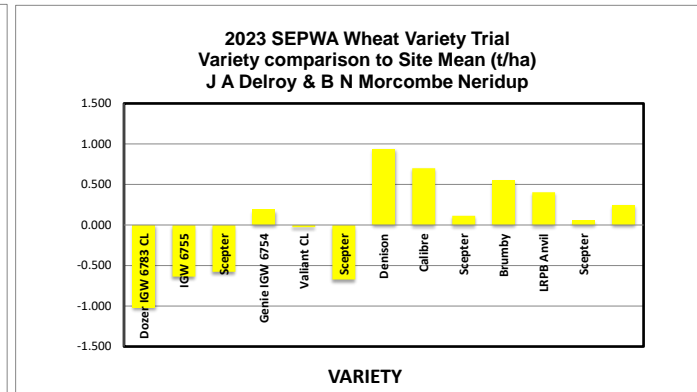

HARVEST DATA - SEPWA Wheat Variety Trial - J A Delroy & B N Morcombe Neridup Harvested 24th November 2023

Plot	Variety!	Plot Length	Plot Width	Area (ha)	Weight (kgs)	Yield (t/ha)	Plot 2	% of Site Mean
1	Dozer IGW 6783 CL	141	12	0.17	695	4.108	1	80%
2	IGW 6755	141	12	0.17	760	4.492	4	88%
3	Scepter	141	12	0.17	770	4.551	9	89%
4	Genie IGW 6754	141	12	0.17	899	5.313	16	104%
5	Valiant CL	141	12	0.17	863	5.100	25	99%
6	Scepter	141	12	0.17	754	4.455	36	87%
7	Denison	141	12	0.17	1026	6.064	49	118%
8	Calibre	141	12	0.17	986	5.827	64	114%
9	Scepter	141	12	0.17	887	5.241	81	102%
10	Brumby	141	12	0.17	960	5.674	100	111%
11	LRPB Anvil	141	12	0.17	936	5.532	121	108%
12	Scepter	141	12	0.17	876	5.177	144	101%

Average of Yield (t/ha)	
Variety!	Total
Dozer IGW 6783 CL	4.108
IGW 6755	4.492
Scepter	4.856
Valiant CL	5.100
Genie IGW 6754	5.313
LRPB Anvil	5.532
Brumby	5.674
Calibre	5.827
Denison	6.064
Grand Total	5.128

Plot	Variety!	Plot Length	Plot Width	Area (ha)	Weight (kgs)	Yield (t/ha)	Plot 2	% of Site Mean
3	Scepter	141	12	0.17	770	4.551	9	89%
6	Scepter	141	12	0.17	754	4.455	36	87%
9	Scepter	141	12	0.17	887	5.241	81	102%
12	Scepter	141	12	0.17	876	5.177	144	101%