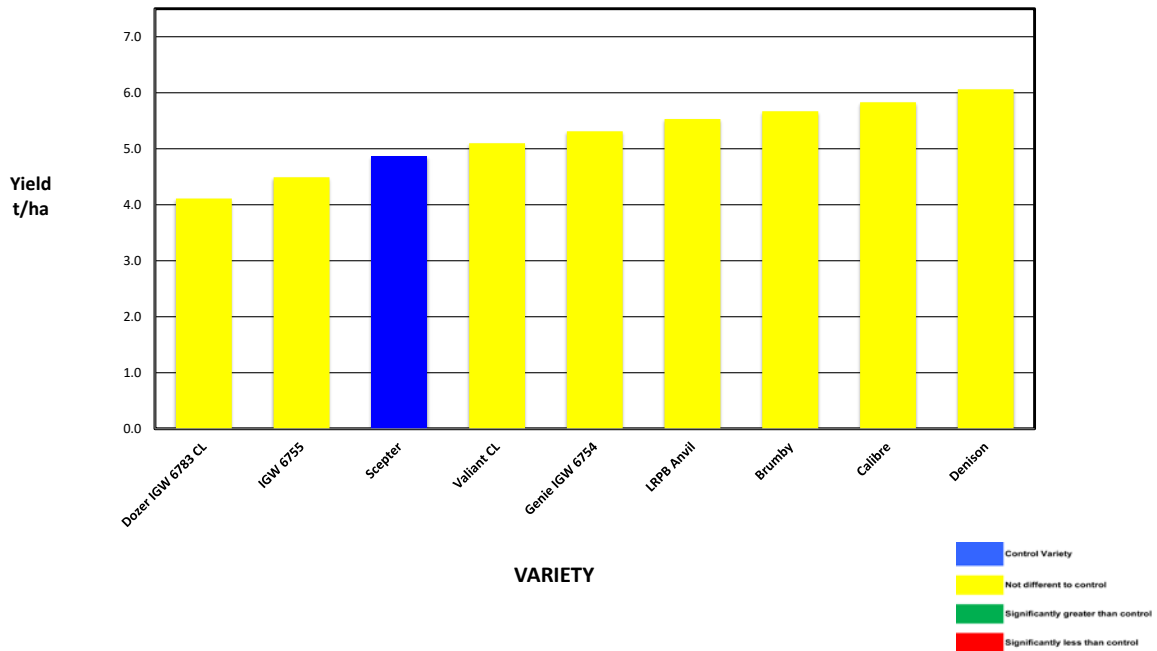

Site Mean (t/ha) 5.130
Probability 0.226
Least significant difference 5% 1.461
CV % 8.0

2022 Crop Canola

Plot Dimensions

Length (m)	Width (m)	Area (m2)	Conversion Factor
141	12	0.17	5.91

PLATINUM SPONSORS

DIAMOND SPONSORS

Seed Company Sponsors: AGT, Intergrain, Nuseed
 SeedNet, Pioneer, Bayer, Pacific Seeds, SeedForce

2023 SEPWA Wheat Variety Trial J A Delroy & B N Morcombe Neridup

Variety	Maturity	Yield (t/ha)	% of Scepter	Protein %	Gluten %	Starch %	Hect kg/ha	Screenings %	Falling Numbers	Grade
Dozer IGW 6783 CL	Mid	4.110	85%	11.4	26.6	76.9	78.7	3.8	406	APW1
IGW 6755	Late	4.490	92%	10.9	22.3	86.7	82.6	2.4	293	AGP1
Scepter	Early - Mid	4.860	100%	11.3	26.6	75.9	82.7	0.6	373	APW1
Valiant CL	Mid- late	5.100	105%	12.6	31.0	79.8	83.3	1.0	318	H2
Genie IGW 6754	Mid- late	5.310	109%	10.9	25.7	73.2	85.0	1.2	344	APW1
LRPB Anvil	Early - Mid	5.530	114%	13.1	32.2	79.4	77.8	2.4	394	H1
Brumby	Mid	5.670	117%	11.6	27.8	76.7	83.3	0.5	281	AUH 2
Calibre	Early - Mid	5.830	120%	12.3	30.2	76.8	81.3	0.6	379	H2
Denison	Late	6.060	125%	11.0	25.3	81.0	84.9	0.9	328	APW1