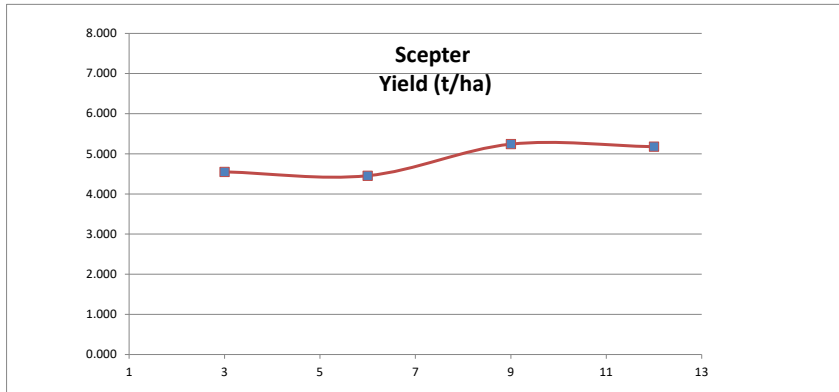

HARVEST DATA - SEPWA Wheat Variety Trial - J A Delroy & B N Morcombe Neridup Harvested 24th November 2023

Plot	Variety!	Plot Length	Plot Width	Area (ha)	Weight (kgs)	Yield (t/ha)	Plot 2	% of Site Mean
1	Dozer IGW 6783 CL	141	12	0.17	695	4.108	1	80%
2	IGW 6755	141	12	0.17	760	4.492	4	88%
3	Scepter	141	12	0.17	770	4.551	9	89%
4	Genie IGW 6754	141	12	0.17	899	5.313	16	104%
5	Valiant CL	141	12	0.17	863	5.100	25	99%
6	Scepter	141	12	0.17	754	4.455	36	87%
7	Denison	141	12	0.17	1026	6.064	49	118%
8	Calibre	141	12	0.17	986	5.827	64	114%
9	Scepter	141	12	0.17	887	5.241	81	102%
10	Brumby	141	12	0.17	960	5.674	100	111%
11	LRPB Anvil	141	12	0.17	936	5.532	121	108%
12	Scepter	141	12	0.17	876	5.177	144	101%

Average of Yield (t/ha)	
Variety!	Total
Dozer IGW 6783 CL	4.108
IGW 6755	4.492
Scepter	4.856
Valiant CL	5.100
Genie IGW 6754	5.313
LRPB Anvil	5.532
Brumby	5.674
Calibre	5.827
Denison	6.064
Grand Total	5.128

Plot	Variety!	Plot Length	Plot Width	Area (ha)	Weight (kgs)	Yield (t/ha)	Plot 2	% of Site Mean
3	Scepter	141	12	0.17	770	4.551	9	89%
6	Scepter	141	12	0.17	754	4.455	36	87%
9	Scepter	141	12	0.17	887	5.241	81	102%
12	Scepter	141	12	0.17	876	5.177	144	101%

2022 Crop Canola Plot Dimensions

Length (m) 141
 Width (m) 12
 Plot Area (ha) 0.17
 Conversion Factor 5.91

Rainfall Data

Growing Season (mm) 445
 Site Yield (t/ha) 5.13
 kg/mm - Rainfall 11.5

RAINFALL 2023 (mm)	January	12	445	Cumulative Growing Season Rainfall
	February	11.6		
	March	10.2		
	April	48		
	May	19.2		
	June	223.6		
	July	36.8		
	August	72		
	September	25.2		
	October	20.2		
	November	12.6		
	Total	491.4		