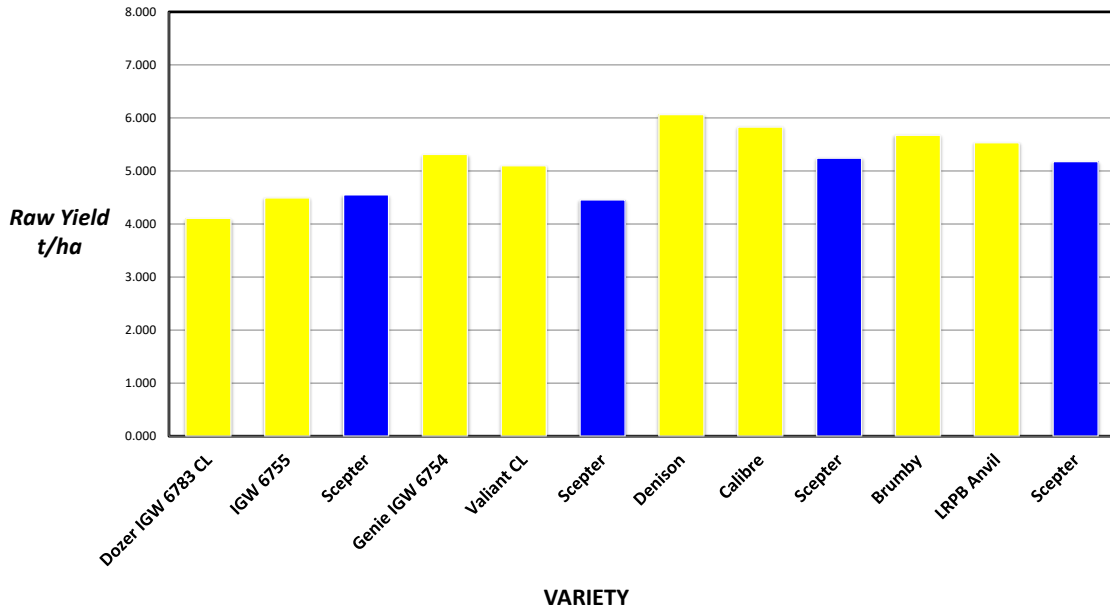

HARVEST DATA - SEPWA Wheat Variety Trial - J A Delroy & B N Morcombe Neridup Harvested 24th November 2023

Plot	Variety!	Plot Length	Plot Width	Area (ha)	Weight (kgs)	Yield (t/ha)	Plot 2	% of Site Mean
1	Dozer IGW 6783 CL	141	12	0.17	695	4.108	1	80%
2	IGW 6755	141	12	0.17	760	4.492	4	88%
3	Scepter	141	12	0.17	770	4.551	9	89%
4	Genie IGW 6754	141	12	0.17	899	5.313	16	104%
5	Valiant CL	141	12	0.17	863	5.100	25	99%
6	Scepter	141	12	0.17	754	4.455	36	87%
7	Denison	141	12	0.17	1026	6.064	49	118%
8	Calibre	141	12	0.17	986	5.827	64	114%
9	Scepter	141	12	0.17	887	5.241	81	102%
10	Brumby	141	12	0.17	960	5.674	100	111%
11	LRPB Anvil	141	12	0.17	936	5.532	121	108%
12	Scepter	141	12	0.17	876	5.177	144	101%

Plot	Variety!	Plot Length	Plot Width	Area (ha)	Weight (kgs)	Yield (t/ha)	Plot 2	% of Site Mean
3	Scepter	141	12	0.17	770	4.551	9	89%
6	Scepter	141	12	0.17	754	4.455	36	87%
9	Scepter	141	12	0.17	887	5.241	81	102%
12	Scepter	141	12	0.17	876	5.177	144	101%

PLATINUM SPONSORS

DIAMOND SPONSORS

**Seed Company Sponsors : AGT, Intergrain, Nuseed
SeedNet, Pioneer, Bayer, Pacific Seeds, SeedForce**

2023 SEPWA Wheat Variety Trial J A Delroy & B N Morcombe Neridup

Plot	Variety!	Yield (t/ha)	% of Site Mean
2	Dozer IGW 6783 CL	4.108	80%
3	IGW 6755	4.492	88%
4	Scepter	4.551	89%
5	Genie IGW 6754	5.313	104%
6	Valiant CL	5.100	99%
7	Scepter	4.455	87%
8	Denison	6.064	118%
9	Calibre	5.827	114%
10	Scepter	5.241	102%
11	Brumby	5.674	111%
12	LRPB Anvil	5.532	108%
13	Scepter	5.177	101%

Site Details

Soil Description: Sand/Sandy Loam (Deep Ripped 600 mmn Clay 200 t/ha)
Date Sown: Monday, 15 May 2023
Date Harvested: Thursday, 23 November 2023
Seeding Rate: 120 kg/ha
Nitrogen Application: Seeding 100 kg/ha MAP (12.0N), 20 kg/ha MOP, 90 L/ha Flexi N (38.0 N) **TOTAL N: 160 Units**