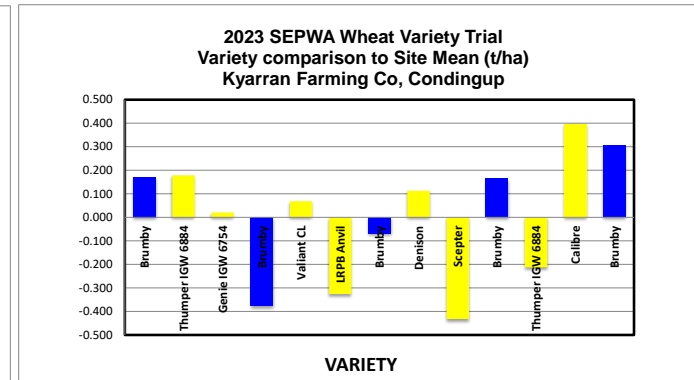

HARVEST DATA - SEPWA Wheat Variety Trial - Kyarran Farming Co, Condingup Harvested 26th November 2023

Plot	Variety!	Plot Length	Plot Width	Area (ha)	Weight (kgs)	Yield (t/ha)	Plot 2	% of Site Mean
1	Brumby	216	13.5	0.29	1163	3.988	1	104%
2	Thumper IGW 6884	216	13.5	0.29	1165	3.995	4	105%
3	Genie IGW 6754	216	13.5	0.29	1119	3.837	9	101%
4	Brumby	216	13.5	0.29	1003	3.440	16	90%
5	Valiant CL	216	13.5	0.29	1133	3.885	25	102%
6	LRPB Anvil	216	13.5	0.29	1018	3.491	36	91%
7	Brumby	216	13.5	0.29	1093	3.748	49	98%
8	Denison	216	13.5	0.29	1146	3.930	64	103%
9	Scepter	216	13.5	0.29	987	3.385	81	89%
10	Brumby	216	13.5	0.29	1161	3.981	100	104%
11	Thumper IGW 6884	216	13.5	0.29	1051	3.604	121	94%
12	Calibre	216	13.5	0.29	1229	4.215	144	110%
13	Brumby	216	13.5	0.29	1202	4.122	169	108%

Average of Yield (t/ha)	
Variety!	Total
Scepter	3.385
LRPB Anvil	3.491
IGW 6884	3.800
Genie IGW 6754	3.837
Brumby	3.856
Valiant CL	3.885
Denison	3.930
Calibre	4.215
Grand Total	3.817

Site affected by waterlogging

Plot	Variety!	Plot Length	Plot Width	Area (ha)	Weight (kgs)	Yield (t/ha)	Plot 2	% of Site Mean
1	Brumby	216	13.5	0.29	1163	3.988	1	106%
4	Brumby	216	13.5	0.29	1003	3.440	16	91%
7	Brumby	216	13.5	0.29	1093	3.748	49	99%
10	Brumby	216	13.5	0.29	1161	3.981	100	106%
13	Brumby	216	13.5	0.29	1202	4.122	169	109%

PLATINUM SPONSORS

DIAMOND SPONSORS

**Seed Company Sponsors: AGT, Intergrain, Nuseed
SeedNet, Pioneer, Bayer, Pacific Seeds, SeedForce**