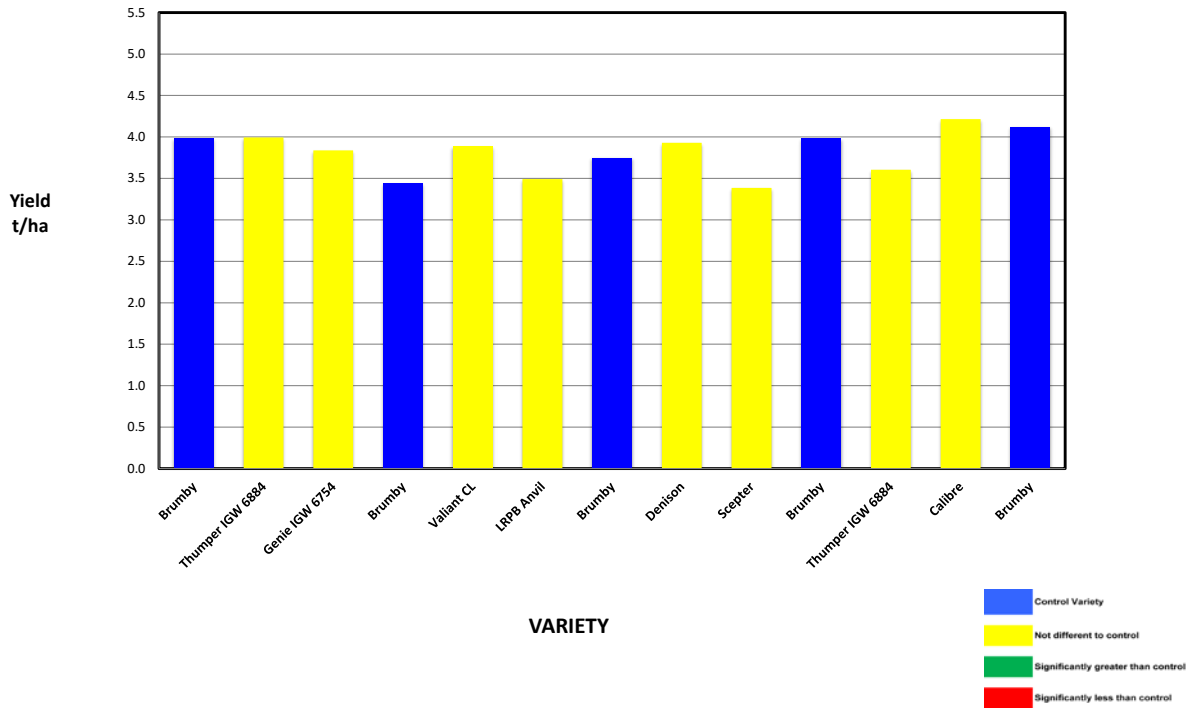

Plot	Variety!	Plot Length	Plot Width	Area (ha)	Weight (kgs)	Yield (t/ha)	Plot 2	% of Site Mean
1	Brumby	216	13.5	0.29	1163	3.988	1	106%
4	Brumby	216	13.5	0.29	1003	3.440	16	91%
7	Brumby	216	13.5	0.29	1093	3.748	49	99%
10	Brumby	216	13.5	0.29	1161	3.981	100	106%
13	Brumby	216	13.5	0.29	1202	4.122	169	109%

PLATINUM SPONSORS

DIAMOND SPONSORS

**Seed Company Sponsors: AGT, Intergrain, Nuseed
SeedNet, Pioneer, Bayer, Pacific Seeds, SeedForce**

2023 SEPWA Wheat Variety Trial Kyarran Farming Co, Condingup

Plot	Variety	Yield (t/ha)	% of Site Mean
1	Brumby	3.988	104%
2	Thumper IGW 6884	3.995	105%
3	Genie IGW 6754	3.837	101%
4	Brumby	3.440	90%
5	Valiant CL	3.885	102%
6	LRPB Anvil	3.491	91%
7	Brumby	3.748	98%
8	Denison	3.930	103%
9	Scepter	3.385	89%
10	Brumby	3.981	104%
11	Thumper IGW 6884	3.604	94%
12	Calibre	4.215	110%
13	Brumby	4.122	108%

Site affected by waterlogging

Site Details

Soil Description: Duplex (Sandplain)
Date Sown: Wednesday, 17 May 2023
Date Harvested: Sunday, 26 November 2023
Seeding Rate: 85 kg/ha
Nitrogen Application: Seeding MAP 85 kg/ha (9.5N), Flexi N 50L (21.1N) JUNE: 225 kg Urea (103.5N), JULY: 25 L Flexi N (10.6N), AUGUST Flexi N 30 L (12.7N) TOTAL N: 157.4 Units