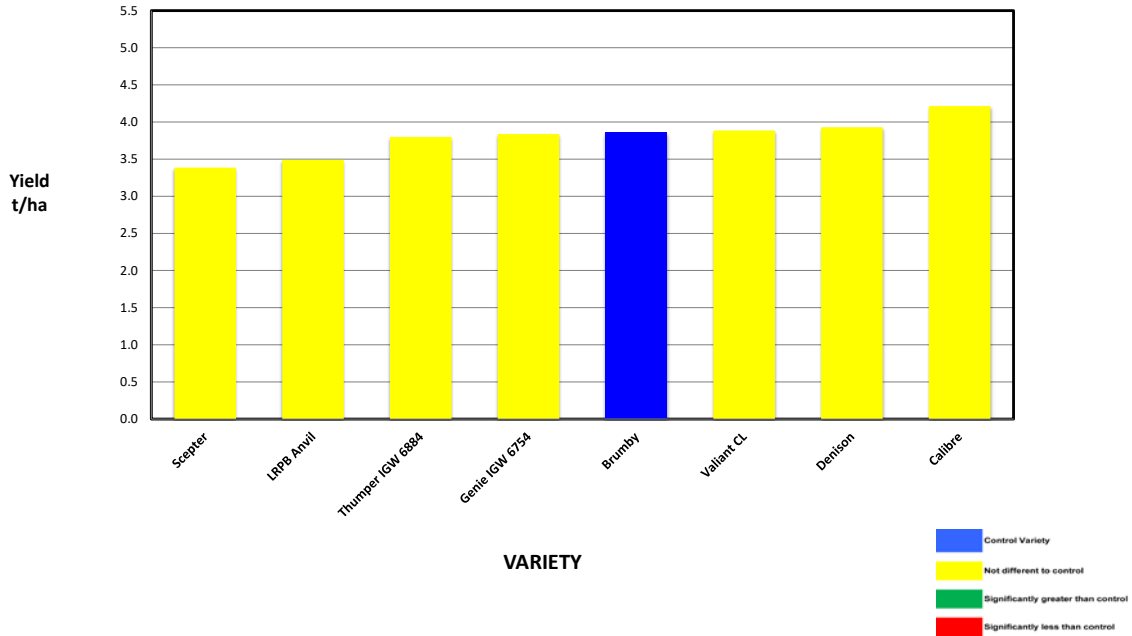

Site affected by waterlogging

Site Details

Soil Description: Duplex (Sandplain)
Date Sown: Wednesday, 17 May 2023
Date Harvested: Sunday, 26 November 2023
Seeding Rate: 85 kg/ha
Nitrogen Application: Seeding MAP 85 kg/ha (9.5N), Flexi N 50L (21.1N) JUNE: 225 kg Urea (103.5N), JULY: 25 L Flexi N (10.6N), AUGUST Flexi N 30 L (12.7N) TOTAL N: 157.4 Units

PLATINUM SPONSORS

DIAMOND SPONSORS

Seed Company Sponsors: AGT, Intergrain, Nuseed
 SeedNet, Pioneer, Bayer, Pacific Seeds, SeedForce

2023 SEPWA Wheat Variety Trial Kyarran Farming Co, Condingup

Variety	Maturity	Yield (t/ha)	% of Brumby	Protein %	Gluten %	Starch %	Hect kg/ha	Screenings %	Falling Numbers	Grade
Scepter	Early - Mid	3.385	88%	13.6	33.8	83.7	72.1	1.8	351	AUH 2
LRPB Anvil	Early - Mid	3.491	91%	11.2	25.7	83.1	80.0	1.7	372	APW1
Thumper IGW 6884	Mid	3.800	99%	12.3	28.6	80.4	77.0	1.8	382	H2
Genie IGW 6754	Mid- late	3.837	100%	11.9	28.3	81.4	77.5	2.0	382	H2
Brumby	Mid	3.856	100%	12.4	29.5	78.9	78.5	2.2	401	APW1
Valiant CL	Mid- late	3.885	101%	12.0	27.9	82.8	75.6	1.3	386	H2
Denison	Late	3.930	102%	12.6	30.5	82.6	81.7	2.0	333	APW1
Calibre	Early - Mid	4.215	109%	12.4	29.1	81.7	74.1	1.2	421	H2

Site affected by waterlogging

Site Mean (t/ha)	3.817
Probability	0.551
Least significant difference 5%	0.7613
CV %	7.1

Site Details

Soil Description: Duplex (Sandplain)
Date Sown: Wednesday, 17 May 2023
Date Harvested: Sunday, 26 November 2023
Seeding Rate: 85 kg/ha
Nitrogen Application: Seeding MAP 85 kg/ha (9.5N), Flexi N 50L (21.1N) JUNE: 225 kg Urea (103.5N), JULY: 25 L Flexi N (10.6N), AUGUST Flexi N 30 L (12.7N) TOTAL N: 157.4 Units