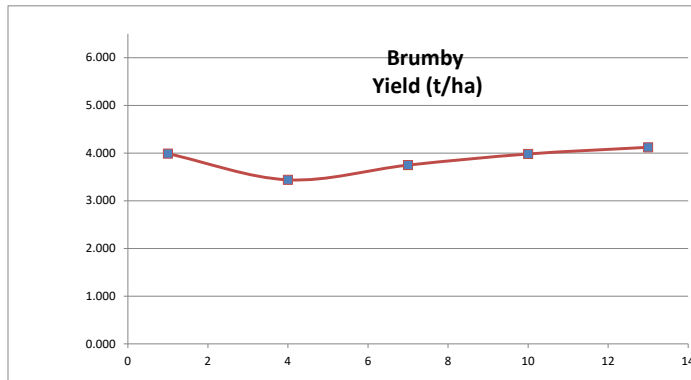

HARVEST DATA - SEPWA Wheat Variety Trial - Kyarran Farming Co, Condingup Harvested 26th November 2023

Plot	Variety!	Plot Length	Plot Width	Area (ha)	Weight (kgs)	Yield (t/ha)	Plot 2	% of Site Mean
1	Brumby	216	13.5	0.29	1163	3.988	1	104%
2	Thumper IGW 6884	216	13.5	0.29	1165	3.995	4	105%
3	Genie IGW 6754	216	13.5	0.29	1119	3.837	9	101%
4	Brumby	216	13.5	0.29	1003	3.440	16	90%
5	Valiant CL	216	13.5	0.29	1133	3.885	25	102%
6	LRPB Anvil	216	13.5	0.29	1018	3.491	36	91%
7	Brumby	216	13.5	0.29	1093	3.748	49	98%
8	Denison	216	13.5	0.29	1146	3.930	64	103%
9	Scepter	216	13.5	0.29	987	3.385	81	89%
10	Brumby	216	13.5	0.29	1161	3.981	100	104%
11	Thumper IGW 6884	216	13.5	0.29	1051	3.604	121	94%
12	Calibre	216	13.5	0.29	1229	4.215	144	110%
13	Brumby	216	13.5	0.29	1202	4.122	169	108%

Average of Yield (t/ha)	
Variety!	Total
Scepter	3.385
LRPB Anvil	3.491
IGW 6884	3.800
Genie IGW 6754	3.837
Brumby	3.856
Valiant CL	3.885
Denison	3.930
Calibre	4.215
Grand Total	3.817

Site affected by waterlogging

Plot	Variety!	Plot Length	Plot Width	Area (ha)	Weight (kgs)	Yield (t/ha)	Plot 2	% of Site Mean
1	Brumby	216	13.5	0.29	1163	3.988	1	106%
4	Brumby	216	13.5	0.29	1003	3.440	16	91%
7	Brumby	216	13.5	0.29	1093	3.748	49	99%
10	Brumby	216	13.5	0.29	1161	3.981	100	106%
13	Brumby	216	13.5	0.29	1202	4.122	169	109%

2022 Crop

Plot Dimensions

Length (m)	216
Width (m)	13.5
Plot Area (ha)	0.29
Conversion Factor	3.43

Rainfall Data

Growing Season (mm)	452
Site Yield (t/ha)	3.817
kg/mm - Rainfall	8.4

RAINFALL 2023 (mm)	January	12	Cumulative Growing Season Rainfall
	February	3	
	March	9.2	
	April	64.8	
	May	15.4	
	June	156.2	
	July	78.4	
	August	71.6	
	September	41	
	October	24.6	
	November	16.6	
	Total	492.8	