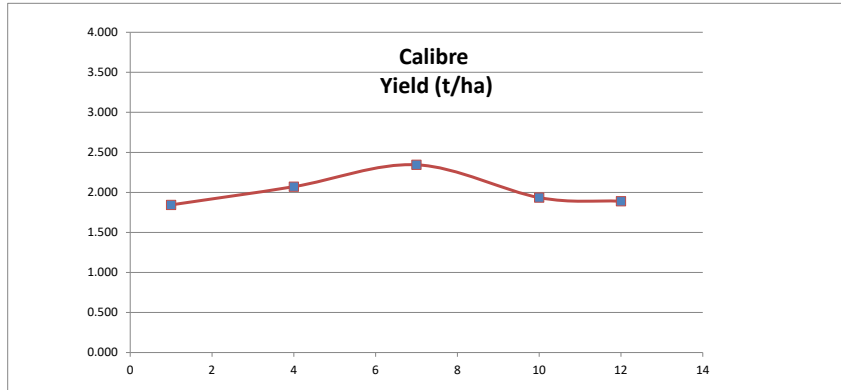

HARVEST DATA - SEPWA Wheat Variety Trial - Lachie Ayers, Lake King Harvested 11th November 2023

Plot	Variety!	Plot Length	Plot Width	Area (ha)	Weight (kgs)	Yield (t/ha)	Plot 2	% of Site Mean
1	Scepter	180	24.4	0.44	810	1.844	1	91%
2	Brumby	180	24.4	0.44	820	1.867	4	92%
3	Genie IGW 6754	180	24.4	0.44	790	1.799	9	88%
4	Scepter	180	24.4	0.44	910	2.072	16	102%
5	Calibre	180	24.4	0.44	1030	2.345	25	115%
6	Valiant CL	180	24.4	0.44	960	2.186	36	107%
7	Scepter	180	24.4	0.44	1030	2.345	49	115%
8	Dozer IGW 6783 CL	180	24.4	0.44	970	2.209	64	108%
9	LRPB Anvil	180	24.4	0.44	920	2.095	81	103%
10	Scepter	180	24.4	0.44	850	1.935	100	95%
11	Denison	180	24.4	0.44	810	1.844	121	91%
12	Scepter	180	24.4	0.44	830	1.890	144	93%

Average of Yield (t/ha)	
Variety!	Total
Genie IGW 6754	1.799
Denison	1.844
Brumby	1.867
Scepter	2.017
LRPB Anvil	2.095
Valiant CL	2.186
Dozer IGW 6783 CL	2.209
Calibre	2.345
Grand Total	2.036

Farmer: Some variability in crop (thickness) due to soil type given size of trial

Plot	Variety!	Plot Length	Plot Width	Area (ha)	Weight (kgs)	Yield (t/ha)	Plot 2	% of Site Mean
1	Scepter	180	24.4	0.44	810	1.844	1	91%
4	Scepter	180	24.4	0.44	910	2.072	16	102%
7	Scepter	180	24.4	0.44	1030	2.345	49	115%
10	Scepter	180	24.4	0.44	850	1.935	100	95%
12	Scepter	180	24.4	0.44	830	1.890	144	93%

Farmer: Some variability in crop (thickness) due to soil type given size of trial

Site Details

Soil Description: Duplex
Date Sown: Monday, 22 May 2023
Date Harvested Friday, 17 November 2023
Seeding Rate: 60 kg/ha
Nitrogen Application: AgFlow 50 kg/ha (6.45N), Urea 100 kg/ha (46N)
 TOTAL N: 52.45 Units