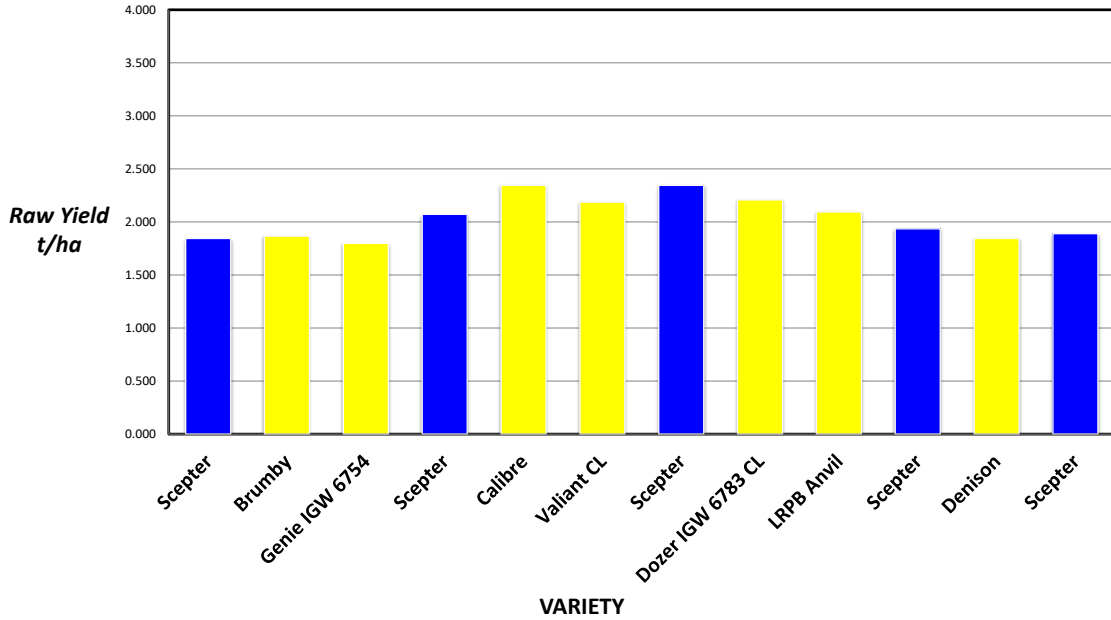

HARVEST DATA - SEPWA Wheat Variety Trial - Lachie Ayers, Lake King Harvested 11th November 2023

Plot	Variety!	Plot Length	Plot Width	Area (ha)	Weight (kgs)	Yield (t/ha)	Plot 2	% of Site Mean
1	Scepter	180	24.4	0.44	810	1.844	1	91%
2	Brumby	180	24.4	0.44	820	1.867	4	92%
3	Genie IGW 6754	180	24.4	0.44	790	1.799	9	88%
4	Scepter	180	24.4	0.44	910	2.072	16	102%
5	Calibre	180	24.4	0.44	1030	2.345	25	115%
6	Valiant CL	180	24.4	0.44	960	2.186	36	107%
7	Scepter	180	24.4	0.44	1030	2.345	49	115%
8	Dozer IGW 6783 CL	180	24.4	0.44	970	2.209	64	108%
9	LRPB Anvil	180	24.4	0.44	920	2.095	81	103%
10	Scepter	180	24.4	0.44	850	1.935	100	95%
11	Denison	180	24.4	0.44	810	1.844	121	91%
12	Scepter	180	24.4	0.44	830	1.890	144	93%

Plot	Variety!	Plot Length	Plot Width	Area (ha)	Weight (kgs)	Yield (t/ha)	Plot 2	% of Site Mean
1	Scepter	180	24.4	0.44	810	1.844	1	91%
4	Scepter	180	24.4	0.44	910	2.072	16	102%
7	Scepter	180	24.4	0.44	1030	2.345	49	115%
10	Scepter	180	24.4	0.44	850	1.935	100	95%
12	Scepter	180	24.4	0.44	830	1.890	144	93%

PLATINUM SPONSORS

DIAMOND SPONSORS

**Seed Company Sponsors: AGT, Intergrain, Nuseed
SeedNet, Pioneer, Bayer, Pacific Seeds, SeedForce**

2023 SEPWA Wheat Variety Trial Lachie Ayers, Lake King

Plot	Variety!	Yield (t/ha)	% of Site Mean
1	Scepter	1.844	91%
2	Brumby	1.867	92%
3	Genie IGW 6754	1.799	88%
4	Scepter	2.072	102%
5	Calibre	2.345	115%
6	Valiant CL	2.186	107%
7	Scepter	2.345	115%
8	Dozer IGW 6783 CL	2.209	108%
9	LRPB Anvil	2.095	103%
10	Scepter	1.935	95%
11	Denison	1.844	91%
12	Scepter	1.890	93%

Farmer: Some variability in crop (thickness) due to soil type given size of trial

Site Details

Soil Description: Duplex
Date Sown: Monday, 22 May 2023
Date Harvested Friday, 17 November 2023
Seeding Rate: 60 kg/ha
Nitrogen Application: AgFlow 50 kg/ha (6.45N), Urea 100 kg/ha (46N)
 TOTAL N: 52.45 Units