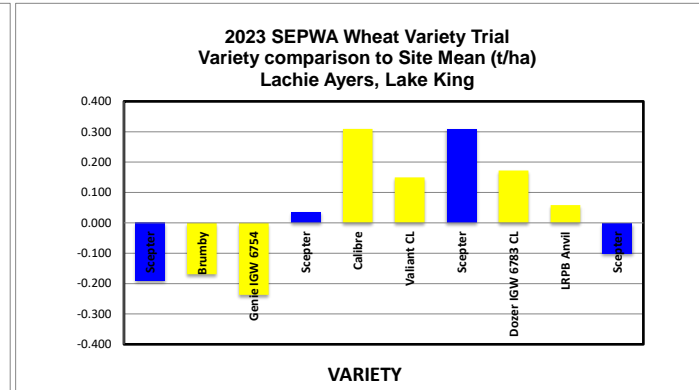

HARVEST DATA - SEPWA Wheat Variety Trial - Lachie Ayers, Lake King Harvested 11th November 2023

Plot	Variety!	Plot Length	Plot Width	Area (ha)	Weight (kgs)	Yield (t/ha)	Plot 2	% of Site Mean
1	Scepter	180	24.4	0.44	810	1.844	1	91%
2	Brumby	180	24.4	0.44	820	1.867	4	92%
3	Genie IGW 6754	180	24.4	0.44	790	1.799	9	88%
4	Scepter	180	24.4	0.44	910	2.072	16	102%
5	Calibre	180	24.4	0.44	1030	2.345	25	115%
6	Valiant CL	180	24.4	0.44	960	2.186	36	107%
7	Scepter	180	24.4	0.44	1030	2.345	49	115%
8	Dozer IGW 6783 CL	180	24.4	0.44	970	2.209	64	108%
9	LRPB Anvil	180	24.4	0.44	920	2.095	81	103%
10	Scepter	180	24.4	0.44	850	1.935	100	95%
11	Denison	180	24.4	0.44	810	1.844	121	91%
12	Scepter	180	24.4	0.44	830	1.890	144	93%

Average of Yield (t/ha)	
Variety!	Total
Genie IGW 6754	1.799
Denison	1.844
Brumby	1.867
Scepter	2.017
LRPB Anvil	2.095
Valiant CL	2.186
Dozer IGW 6783 CL	2.209
Calibre	2.345
Grand Total	2.036

Farmer: Some variability in crop (thickness) due to soil type given size of trial

Plot	Variety!	Plot Length	Plot Width	Area (ha)	Weight (kgs)	Yield (t/ha)	Plot 2	% of Site Mean
1	Scepter	180	24.4	0.44	810	1.844	1	91%
4	Scepter	180	24.4	0.44	910	2.072	16	102%
7	Scepter	180	24.4	0.44	1030	2.345	49	115%
10	Scepter	180	24.4	0.44	850	1.935	100	95%
12	Scepter	180	24.4	0.44	830	1.890	144	93%