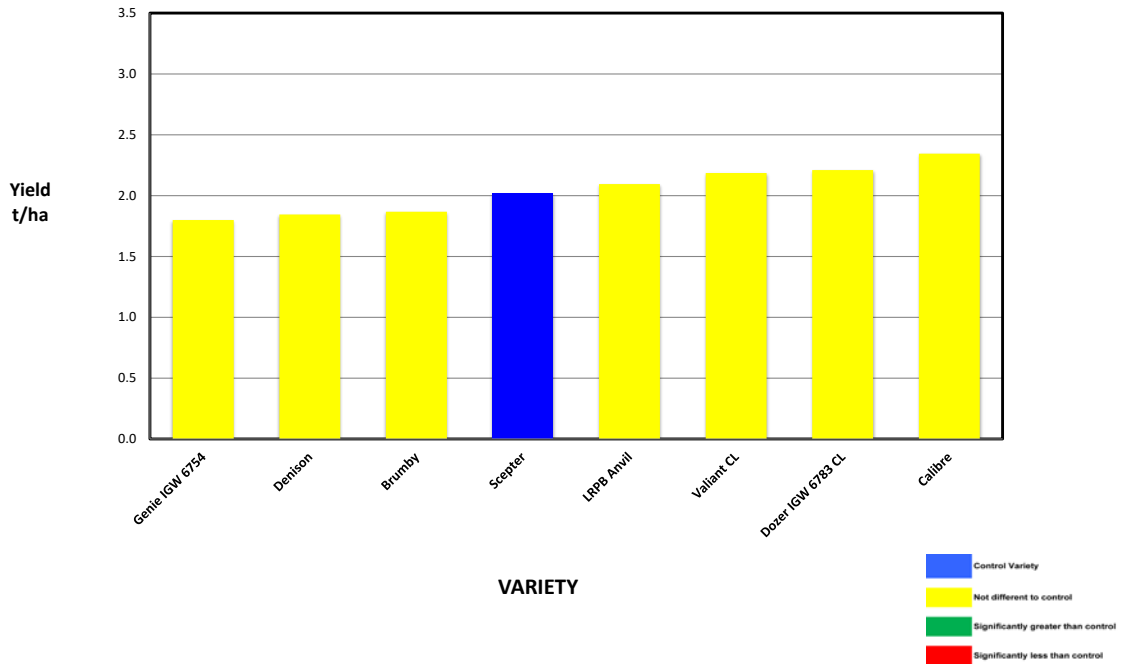

Farmer: Some variability in crop (thickness) due to soil type given size of trial

Site Details

Soil Description: Duplex
Date Sown: Monday, 22 May 2023
Date Harvested Friday, 17 November 2023
Seeding Rate: 60 kg/ha
Nitrogen Application: AgFlow 50 kg/ha (6.45N), Urea 100 kg/ha (46N)
 TOTAL N: 52.45 Units

PLATINUM SPONSORS

DIAMOND SPONSORS

**Seed Company Sponsors: AGT, Intergrain, Nuseed
SeedNet, Pioneer, Bayer, Pacific Seeds, SeedForce**

2023 SEPWA Wheat Variety Trial Lachie Ayers, Lake King

Variety	Maturity	Yield (t/ha)	% of Scepter	Protein %	Gluten %	Hect kg/ha	Screenings %	Falling Numbers	Grade
Genie IGW 6754	Mid - late	1.799	89%	9.1	16.7	83.9	1.6	286	AGP1
Denison	Late	1.844	91%	9.4	17.6	82.6	1.0	312	ASW1
Brumby	Mid	1.867	93%	9.0	16.4	82.6	0.3	309	ASW1
Scepter	Early - Mid	2.017	100%	9.1	17.1	83.6	0.5	313	ASW1
LRPB Anvil	Early - Mid	2.095	104%	9.5	18.1	84.5	0.3	309	ASW1
Valiant CL	Mid - late	2.186	108%	9.5	17.9	83.7	0.2	306	ASW1
Dozer IGW 6783 CL	Mid	2.209	110%	8.7	15.3	82.1	0.3	305	ASW1
Calibre	Early - Mid	2.345	116%	8.4	14.9	81.5	0.5	314	ASW1

Farmer: Some variability in crop (thickness) due to soil type given size of trial

Site Mean (t/ha) 2.036
 Probability 0.55
 Least significant difference 5% 0.6147
 CV % 9.9

Site Details

Soil Description: Duplex
 Date Sown: Monday, 22 May 2023
 Date Harvested: Friday, 17 November 2023
 Seeding Rate: 60 kg/ha
 Nitrogen Application: AgFlow 50 kg/ha (6.45N), Urea 100 kg/ha (46N)
 TOTAL N: 52.45 Units